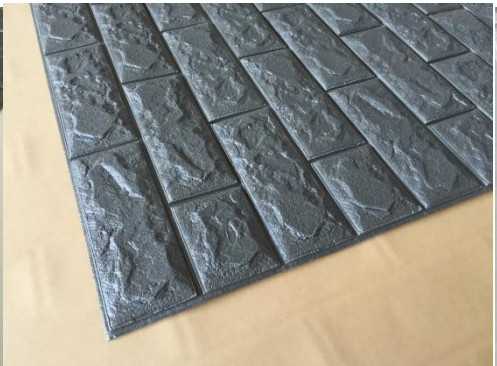

Classical Brick Pattern 普通砖纹

Size: 70*77*0.8cm

Color available: 25