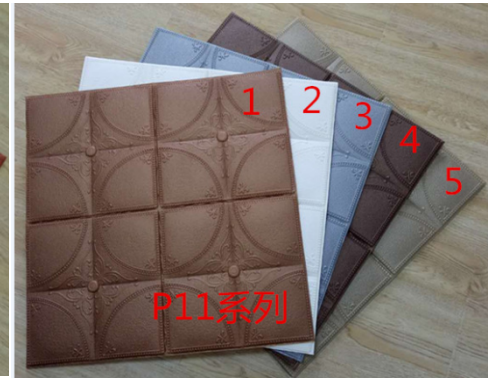

Product Name	foam wall sticker
Material	PVC Leather/ Eco-friendly foam+Glue+Backing Paper
MOQ	300 PCS
General Size	Normal 77*70cm
Weight	0.18-0.2kg
Thickness	8-10mm
Packing	50-165 PCS per carton
Features	Removeable,Easy to take care
OEM/ODM	Accept
Delivery Time	1~3days for sample, within 25days for order

Classical Brick Pattern 普通砖纹

Size: 70*77*0.8cm

Color available: 25

Dream brick series 梦幻砖纹系列

Size: 70*77*0.8cm

Color available: 4

P series P 系列

Size: 70*77*1cm

Color available: 5

Grids series 网格系列

Size: 70*77*1cm

Color available: 7

Oblique Brick Pattern 斜砖纹

Size: 70*77*0.85cm

Color available: 12

珍珠白/Pearl White