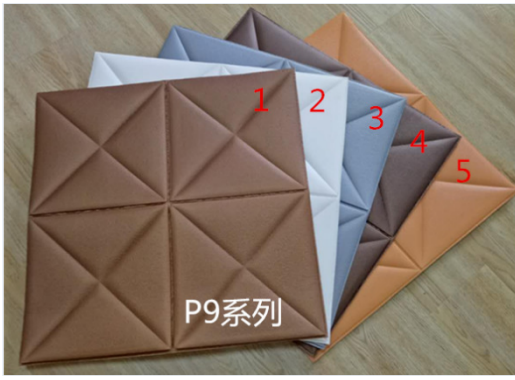

Product Name	foam wall sticker
Material	PVC Leather/ Eco-friendly foam+Glue+Backing Paper
MOQ	300 PCS
General Size	Normal 77*70cm
Weight	0.18-0.2kg
Thickness	8-10mm
Packing	50-165 PCS per carton
Features	Removeable,Easy to take care
OEM/ODM	Accept
Delivery Time	1~3days for sample, within 25days for order

Classical Brick Pattern 普通砖纹

Size: 70*77*0.8cm

Color available: 25

Dream brick series 梦幻砖纹系列

Size: 70*77*0.8cm

Color available: 4

P series P 系列

Size: 70*77*1cm

Color available: 5

Grids series 网格系列

Size: 70*77*1cm

Color available: 7

Oblique Brick Pattern 斜砖纹

Size: 70*77*0.85cm

Color available: 12

珍珠白/Pearl White