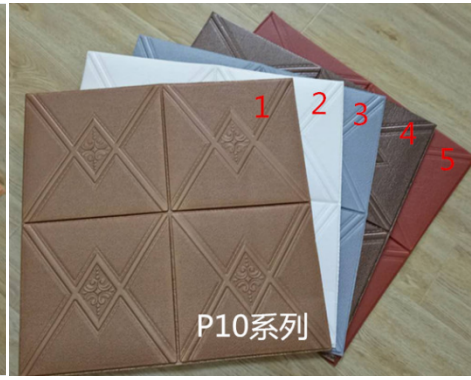

Product Name	foam wall sticker
Material	PVC Leather/ Eco-friendly foam+Glue+Backing Paper
MOQ	300 PCS
General Size	Normal 77*70cm
Weight	0.18-0.2kg
Thickness	8-10mm
Packing	50-165 PCS per carton
Features	Removeable,Easy to take care
OEM/ODM	Accept
Delivery Time	1~3days for sample, within 25days for order

Classical Brick Pattern 普通砖纹

Size: 70*77*0.8cm

Color available: 25

Dream brick series 梦幻砖纹系列

Size: 70*77*0.8cm

Color available: 4

P series P 系列

Size: 70*77*1cm

Color available: 5

Grids series 网格系列

Size: 70*77*1cm

Color available: 7

Oblique Brick Pattern 斜砖纹

Size: 70*77*0.85cm

Color available: 12

珍珠白/Pearl White