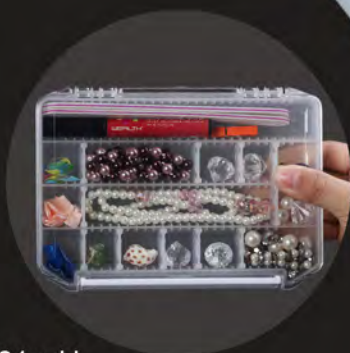

Small

Inner Box

- •12 sets 1.25 KG
- •300×177×233 mm

Carton

- •72 sets 16.5 KG
- •530×320×493 mm

24 grid

Large

Inner Box

- •12 sets
- •387×245×283 mm

Carton

- •24 sets
- •510×300×412 mm