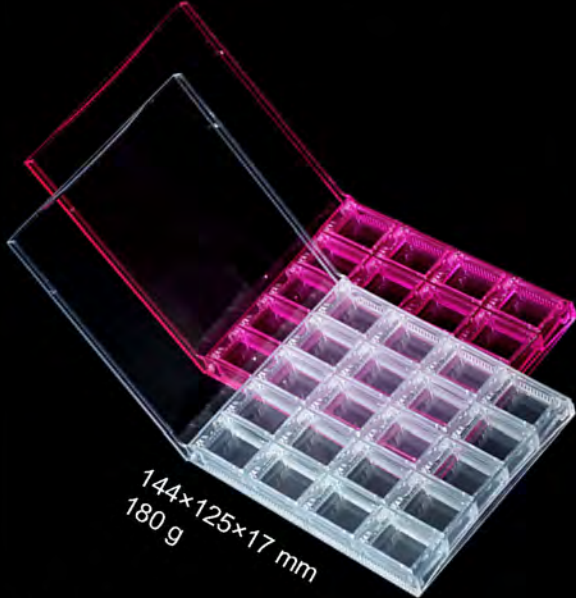

HY-LFH20

Inner Box

- •10 sets 1.85 KG
- •182×155×138 mm

Carton

- •80 sets 16.5 KG
- •380×330×300 mm