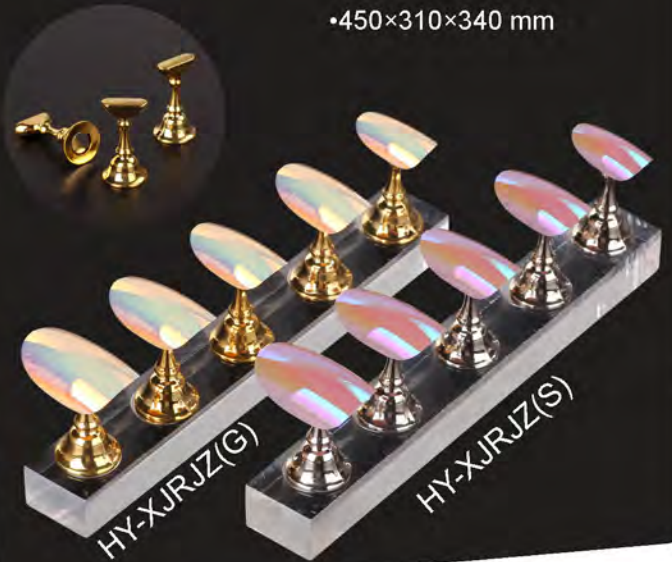

Carton

- •240 sets 13.38 KG
- •450×310×340 mm

Inner Box

- •12 sets 1.88 KG
- •Inner box Size:
  260×176×210 mm

Carton

- •96 sets 16.08 KG
- •Carton Size:
  485×450×375 mm