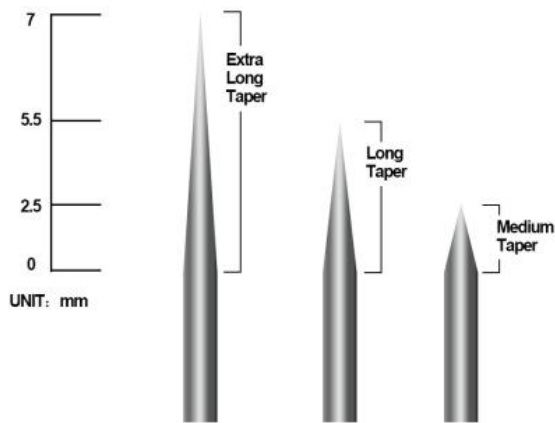

New arrival Emalla II Cartridge Needles are the perfect choice for the professional artist
EMALLA II Cartridge Needles with unique needle stabilization system that ensures durability and optimum performance, engineered to allow better ink flow and visibility.

EMALLA II Cartridge Needles are available in the following: **Bugpin, Regular, ExtraTight, Textured and Hollow point**

Safety membrane inside system and fits all types cartridge grips & Cheyenne Hawk machines
Made of Surgical Stainless Steel and Medical-grade Plastic.
Individually packed
100% EO Gas Sterilized

Needles Taper