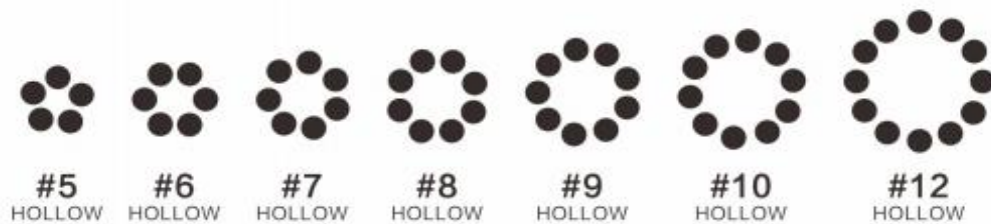

Hower Point