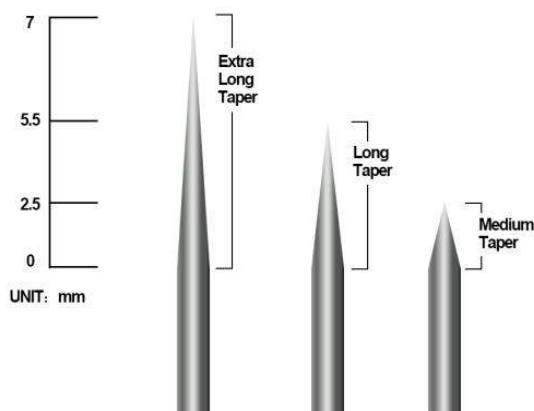

4. OEM Needles Taper

Extra Long Taper = XL

Long Taper = L

Medium Taper = M

Textured = T

Extra Tight = T

5. OEM Tight Liner Needles

Super thin grouping of extra long taper. Use for fine lines and detailed work

Extra long taper only, allow less contact with skin. Provide sharper lines.

Ex.5 tight liner do a line like a regular 3 round liner