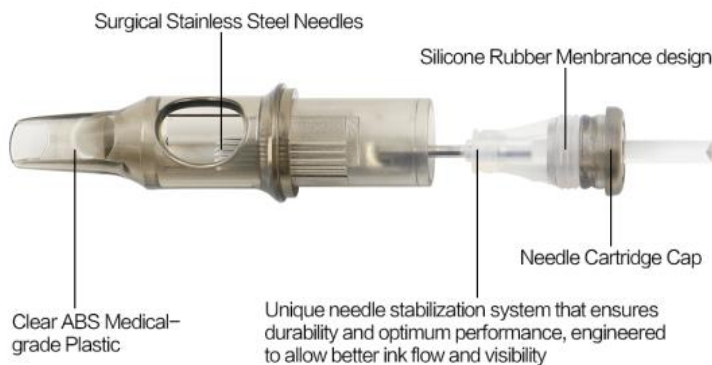

HN-020 EMALLA II Cartridge Needles

Distributor Price (Minimum Quantity: 10 box for each size)

The price depends on the quantities your ordered. Large quantity, better price!

VIP I: Order 10-1000 box (mix size) cartridge needles

VIP II: Order 1001-5000 box (mix size) cartridge needles

VIP III: Order 5000-10000 box (mix size) cartridge needles