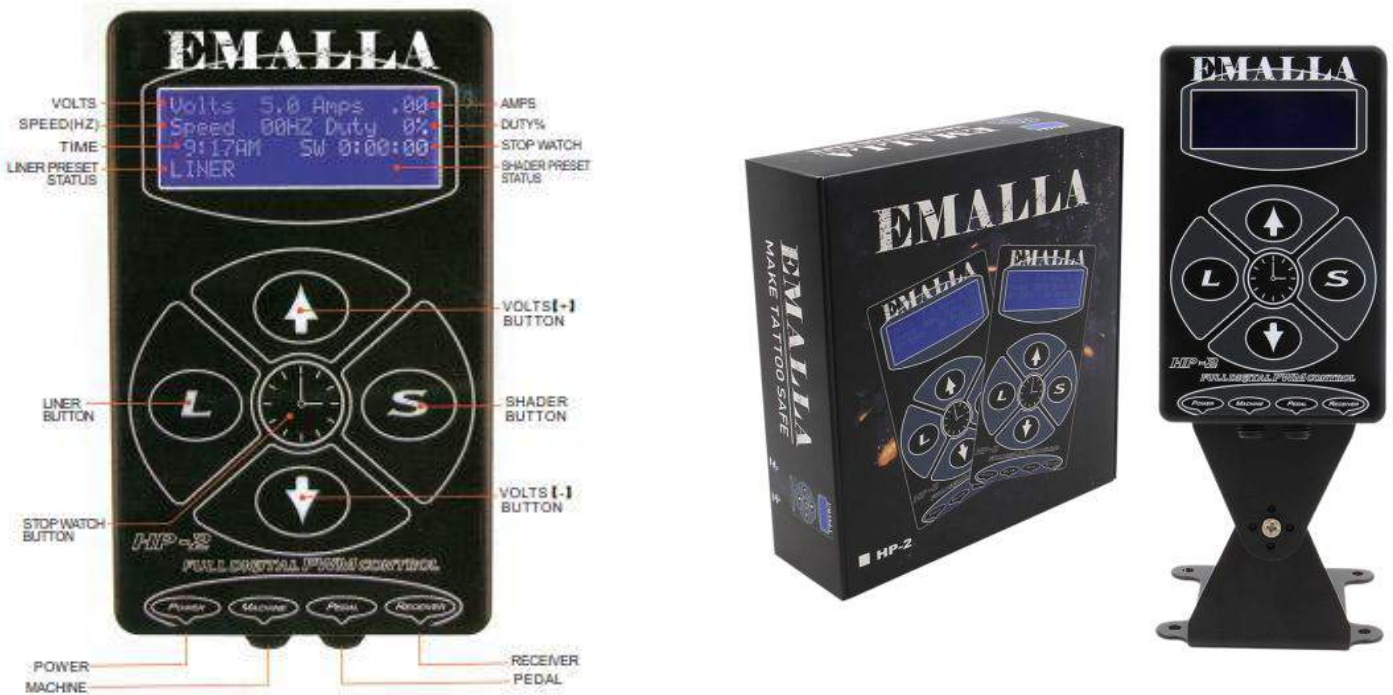

EMALLA® Power Supplies

TP-1104

EMALLA POWER SUPPLY

Item No.: TP-1104 (MOQ: 5 pcs)

Price: I:5-10pcs: $45.00/pc
II:11-30pcs $42.00/pc
III:31-50pcs: $39.00/pc

Input voltage:110V-240V AC50/60Hz.
Output Voltage:1~20v(adjustment) DC 15V
1.5A.

Rating Current:0-1.5A.
Operating Temperature:-20~+45.
Storage Temperature:-20~+85.
Relative humidity:5%~95%.
Output power:28W.
Overload Voltage Protection:120%min.
Overload Current Protection:120%min.