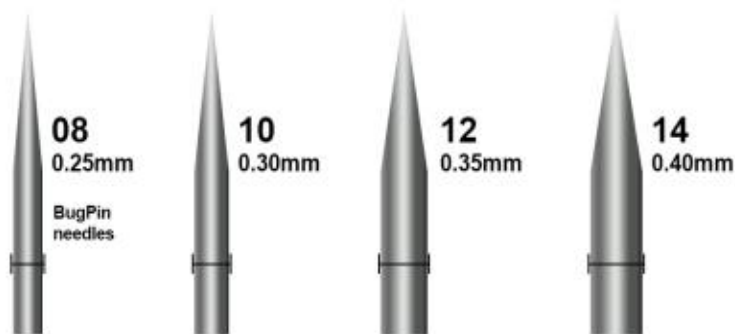

Needles Diameter