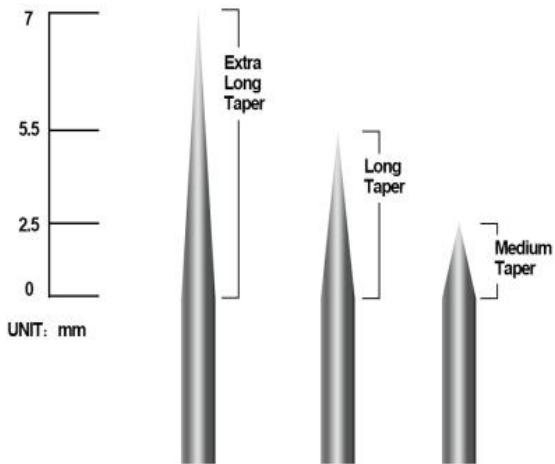

Needles Taper

Extra Long Taper = XL

Long Taper = L

Medium Taper = M

Textured = T

Extra Tight = T