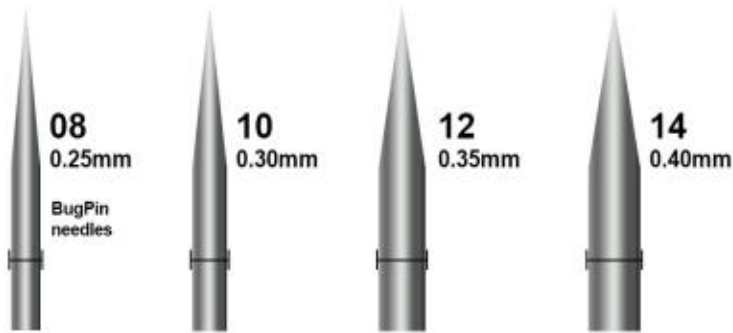

Needles Diameter

#08= 0.25mm (Bugpin)

#10= 0.30mm

#12= 0.35mm

#14= 0.40mm