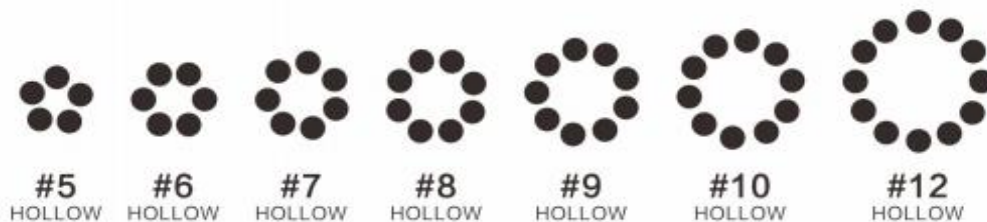

Hower Point