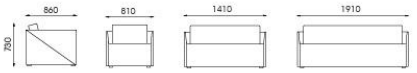

PALACE FURNITURE
殿堂
办 | 公 | 家 | 具

Life can be trivial, can be poetic. Whatever the taste and flavor lies on your heart. As to the a kind of life attitude and living style.

A825