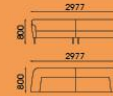

PALACE FURNITURE
殿堂
办 | 公 | 家 | 具

014 / 025

PALACE FURNITURE

026 / 027

CUSTOMER DEMAND ORIENTED WITH INFINITE ORIGINALITY DESIGN

PALACE FURNITURE

A819

028/029