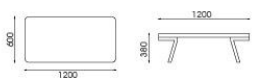

553B / pag 162

544

573

PALACE FURNITURE OFFICE CHAIR

CUSTOMER DEMAND ORIENTED WITH INFINITE ORIGINALITY DESIGN

574

535

541