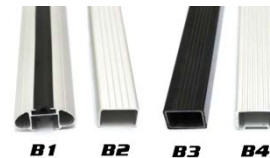

# Car roof cross bars

All universal bars

B1 aluminum

B1S bottom sealed

B5 aluminum

B3 steel bar ( 2 sides double zinc painting, anti rust)

B4 aluminum square bar

B6