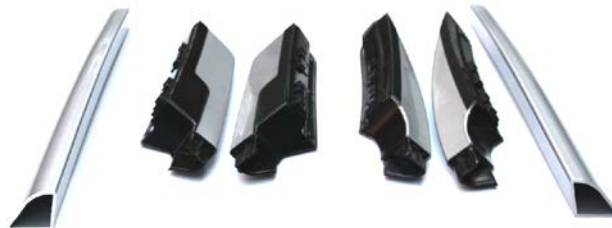

For SUBARU Outback  
Item No.:8005Y04

Aluminum car roof cross bar  
Item: 8169B-6-6

8018+B1 oval bar with 55mm

**WingBar**

8018+B6 wingbar with 80mm

For ISUZU D-MAX 2012+

Item No.: 8006Y12

Roof side rails, holes fixing