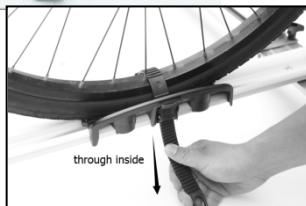

Car top bike carrier

Universal, popular model with cheap price

Item No.: 8305B2

Aluminum
2 locks
Carry 1 bike
for car top
Max width of bar: 60mm
Package:1pc/box,4pcs/ctn