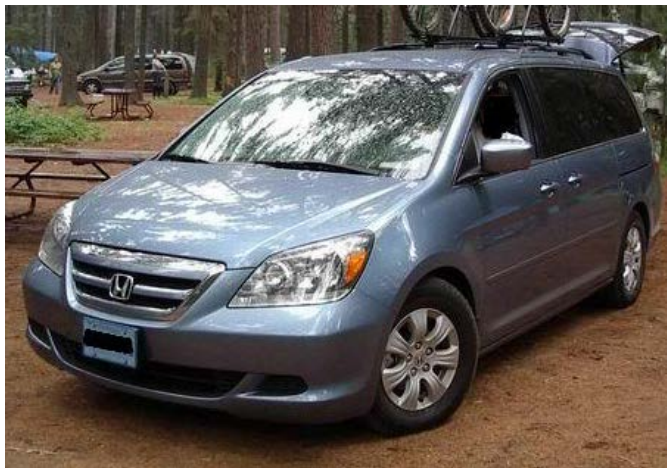

## For HONDA ODYSSEY naked roof 2013

**Item:8169**  
**Roof cross bars-Universal**

**Item:8169+8105-139**

For HONDA ODYSSEY 2011  
8126Y11

Item:8126Y11  
Roof cross bars

For HONDA ODYSSEY 1999-2004

8126Y03

Item:8126Y03  
Roof cross bars-Universal