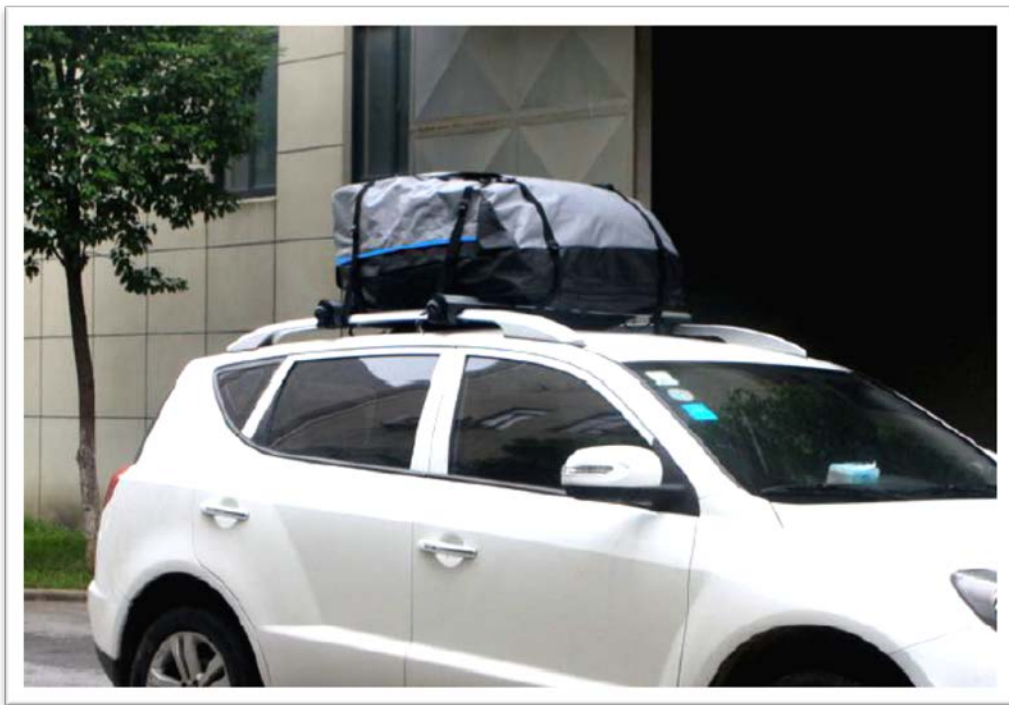

For car roof bag

8405

Item No.:8405
PVC Tarpaulin
100%waterproof
4pcs long straps,1inch black 1inch
buckle, 8pcs
Size:94x82.5x65cm(37x32.5x25.5inch)
17.8 cubic ft

Can add logo