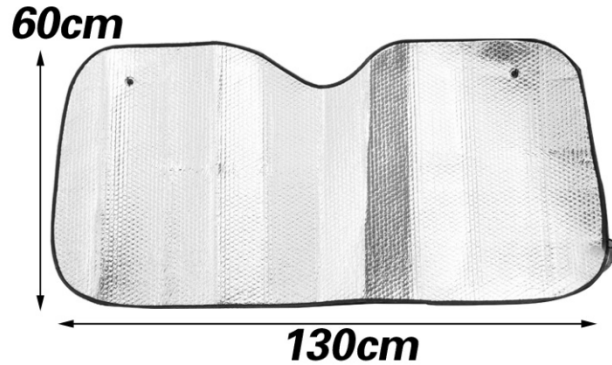

130*60 Double sided aluminum foil sun block car insulation curtain
sun blocking window thermal insulation
curtain with suction cup

Name :double sided aluminum foil
sun block
Size :130*60cm
Weight:130g N.W
Color :silver
Material:double sided aluminum
Package:1 opp and blister
cardboard/1 piece