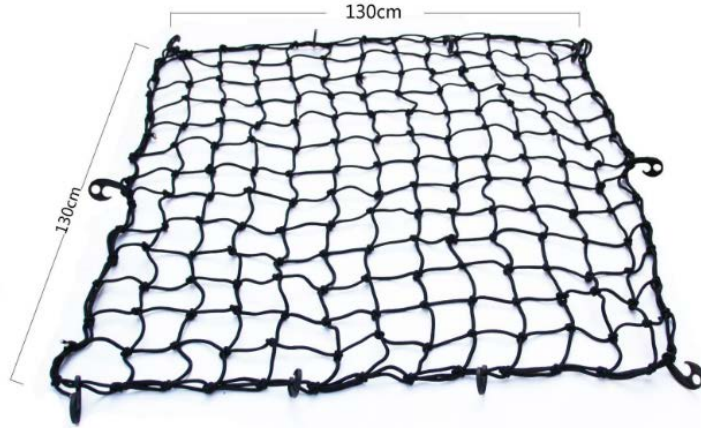

# For cargo net

Item No.: 8505

**Item:8505**

**Nylon high quality**

Sizes: 130x130cm, 150x150cm

Rope diameter: 5mm or 7mm

Square grid: 10x10cm, 13pcs square grids

Net weight: 1.4kg for 5mm, 2.8kg for 7mm