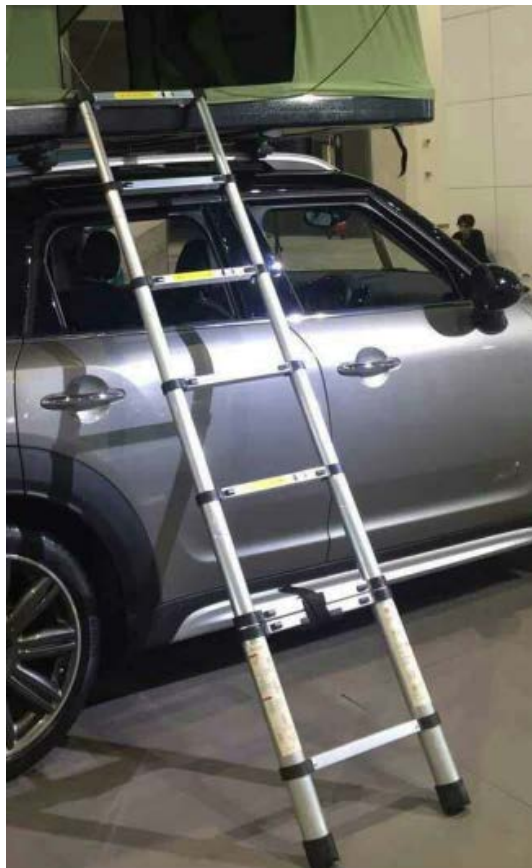

For car roof tent 8704