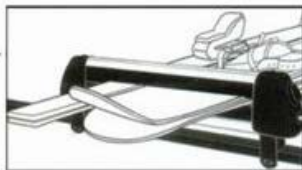

For ski carrier

Ski Carrier 8201

Universal 56cm or 78cm