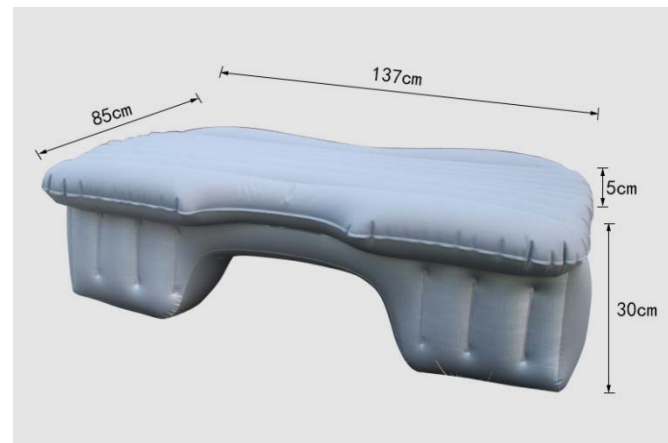

Oxford tourism car bed mattress cloth Car bed inflatable pad

Model:ZD-427/428

Material :oxford cloth

Size :37*85*5 CM

Weight:1900g N.W

2500g G.W

Color:blue,orange,grey,black,beige