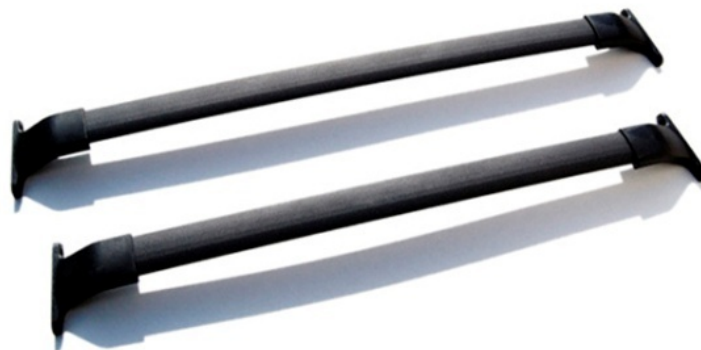

## For HONDA ODYSSEY naked roof 2013

**Item:8169**  
**Roof cross bars-Universal**

**Item:8169+8105-139**

For HONDA ODYSSEY 2011  
8126Y11

Item:8126Y11  
Roof cross bars

For HONDA ODYSSEY 1999-2004

8126Y03

Item:8126Y03  
Roof cross bars-Universal