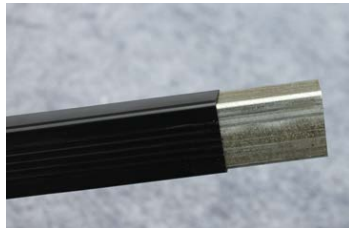

# Car roof cross bars

All universal bars

B1 aluminum

B1S bottom sealed

B5 aluminum

B3 steel bar ( 2 sides double zinc painting, anti rust)

B4 aluminum square bar

B6