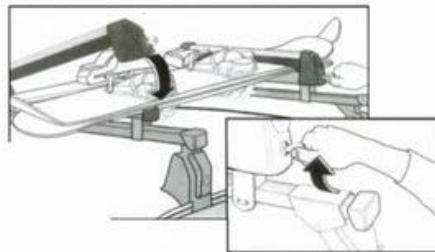

For ski carrier

Ski Carrier 8201

Universal 56cm or 78cm