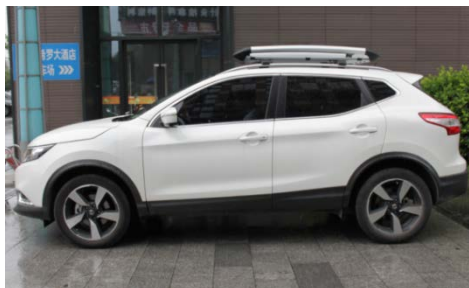

Item: **8186 + 8105-139**