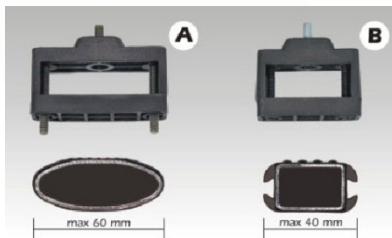

For ski carrier

Ski Carrier 8201

Universal 56cm or 78cm