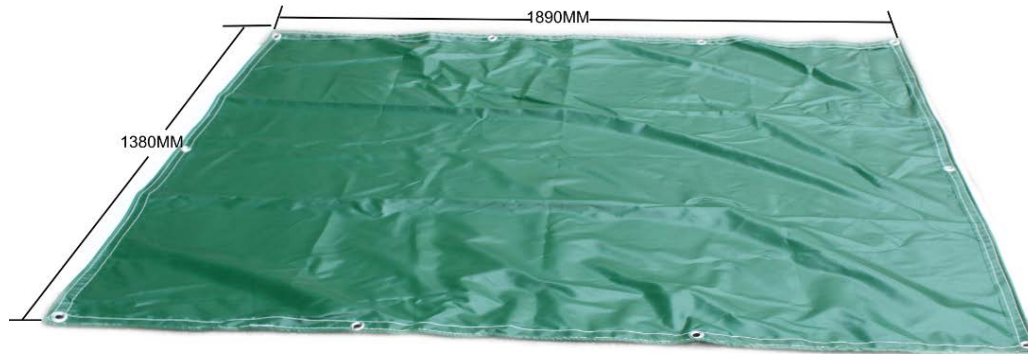

For rain cover

Item No.: 8512