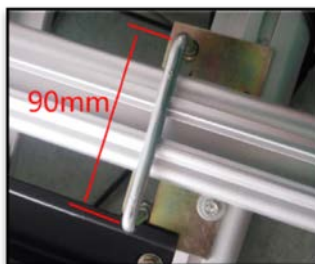

Part #2
can work all bars

8105D

BRAND	DREAMRIDER
MADE IN	CHINA
MATERIAL of basket	Aluminum+ Nylon
SIZE of basket	130x96cm
MATERIAL of bar	Steel square
Suitable bars	30-90mm width
LOCKS	NO
MAX LOAD CAPACITY	75KGS
NET WEIGHT	9KGS
PACKAGE	disassemble
FIT FOR	Universal to car roof side RAISED rails
USED FOR	SUV 4X4