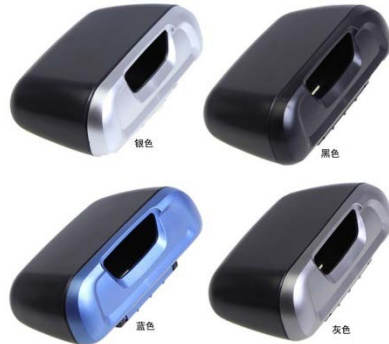

Trash can placed in the side door for car also can be used for storage

Material :ABS
Weight :156g
Size :110*160*65
Used for :universal
Color :blue,silver ,grey,black