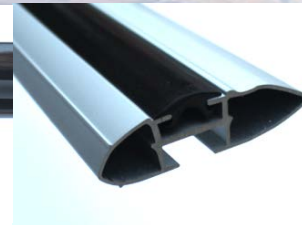

# Universal to roof flush rails(European rails)

Universal  
Design from Thule

8195+B1S oval bar with 55mm

8195+B7 wingbar with 75mm

Bottom rubber sealed

Wingbar shape

Bottle sealed

8195+B6 wingbar with 80mm