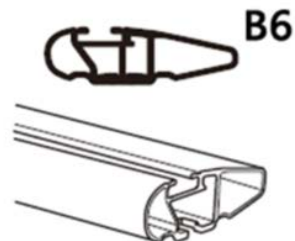

WingBar

8018+B6 wingbar with 80mm