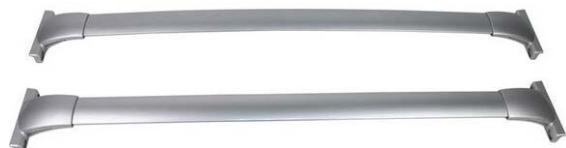

For Nissan Path finder 2013+

Item No.: 8167Y13

Item: 8167Y13
Nissan Path finder OEM cross bar