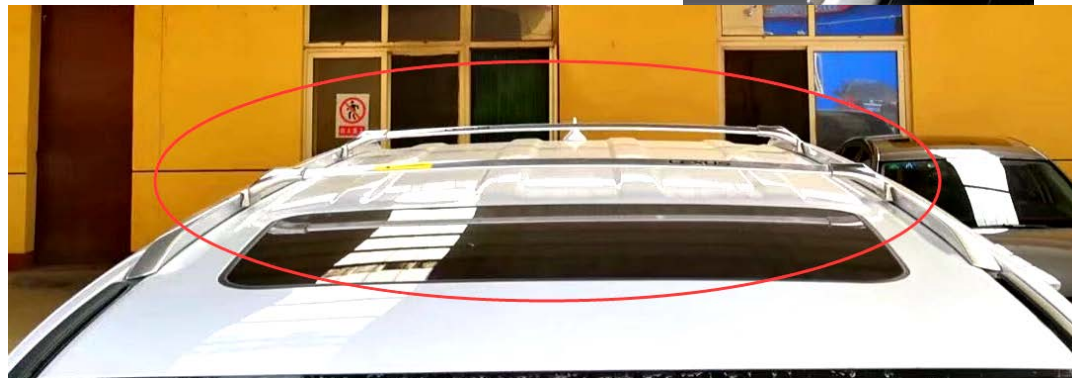

For Lexus RX NX LX570 series

Roof cross bars 304 stainless brackets + aluminum bars

LX570