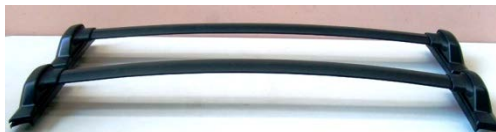

For HONDA CRV 2007-2011

8112Y07

ABS front bumper and rear bumper

Item:8112Y07-1  
Aluminum bars

Item: 8112Y07 Roof cross bars

For HONDA CRV 2002-2006

8112Y02

Item:8112Y02  
Roof cross bars-Universal