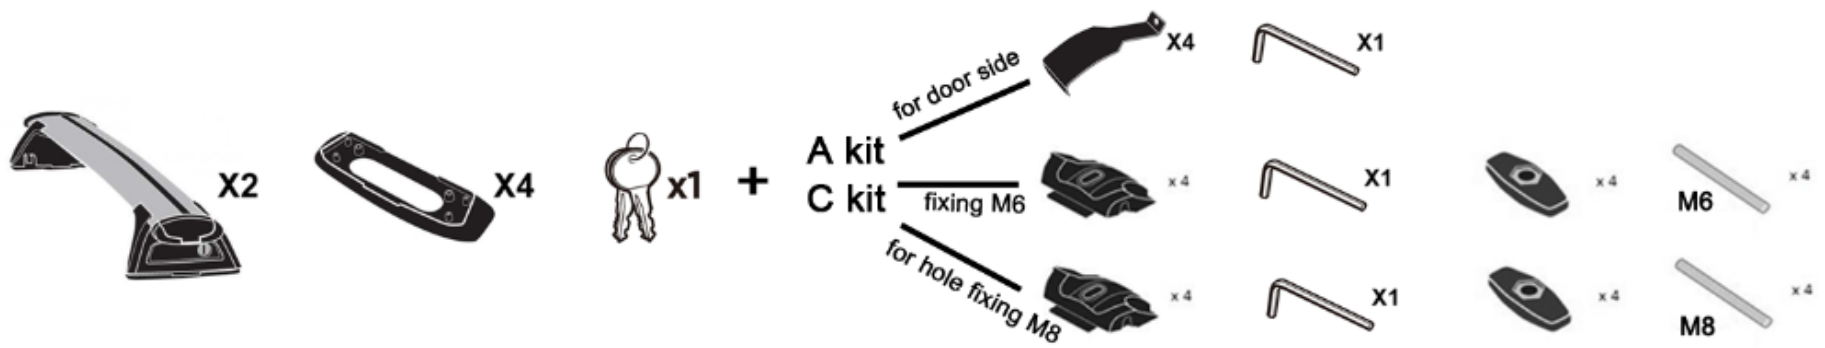

For normal roof

Item No.: 8155

Universal , bar length 120cm/130cm/135cm, bar width 85mm