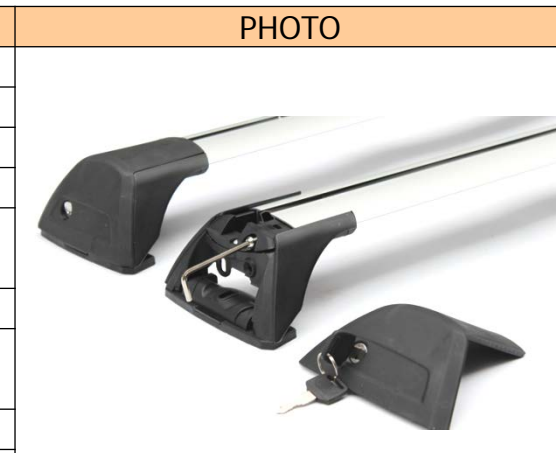

# For normal roof

Item No.: 8155

Universal , bar length 120cm/130cm/135cm, bar width 85mm

PRODUCT DETAIL			
Item No.:	8169		
Name	Roof cross bars		
Material:	Aluminium alloy		
Width(mm):	85	Load Capacity:	75kg
Bar length(aluminum only)	85,90,95,100,105cm		
MOQ:	30PCS	Payment:	T/T
Package:	1pair/bo x	Individual(kgs)	5
QTY/CTN(pair)	6	CTN size(cm)	113x28x15