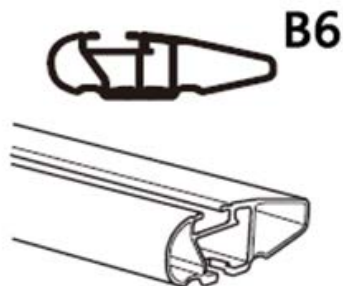

Car roof cross bars

Item No.: 8018 bracket

Universal to roof flush rails(European rails)

Universal
Design from MontBlanc

WingBar

Bottom rubber sealed