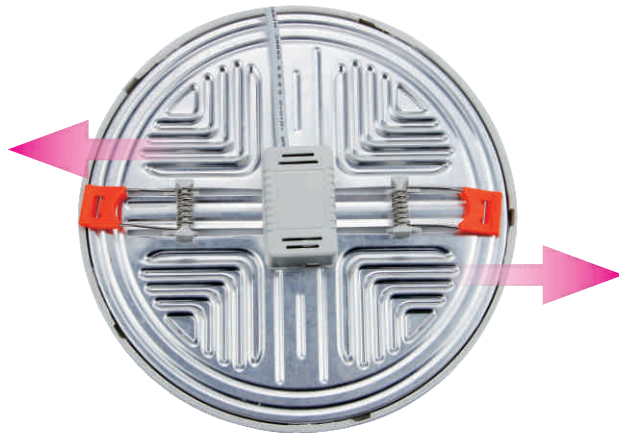

## FEATURE:

- FREE CUT HOLE DESIGN
- ROUND AND SQUARE AVAILABLE
- ALUMINUM + PC BODY
- High transmittance Polycarbonate cover
- HIGH LUMEN LED SMD 2835
- Recessed, easy to install
- Separated and Integrated driver selectable