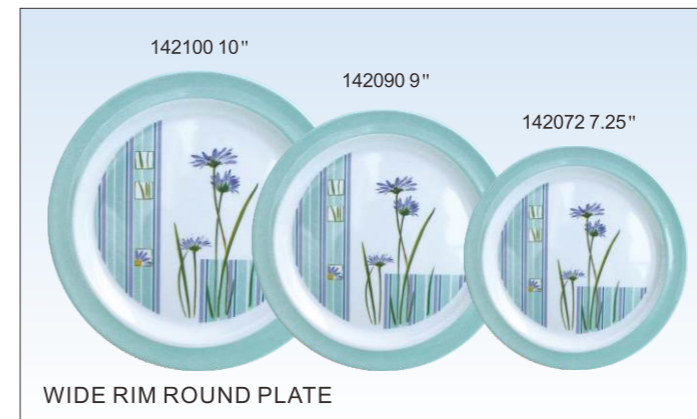

SQUARE PLATE

SQUARE PLATE

SQUARE DINNER PLATE

SQUARE PLATE

MELAMINE PARTY SET

9313-20PS
 13 PCS DELUXE PARTY SET
 5 PCS 8" Curving Side Bowl w/cover
 1 PC 7.5" Bowl w/cover
 1 PC 19.5" Melamine Tray

9211-15PS
 11 PCS MINI PARTY SET
 4 PCS 9" Side Bowl w/cover
 1 PC 6" Bowl w/cover
 1 PC 14.5" Melamine Tray