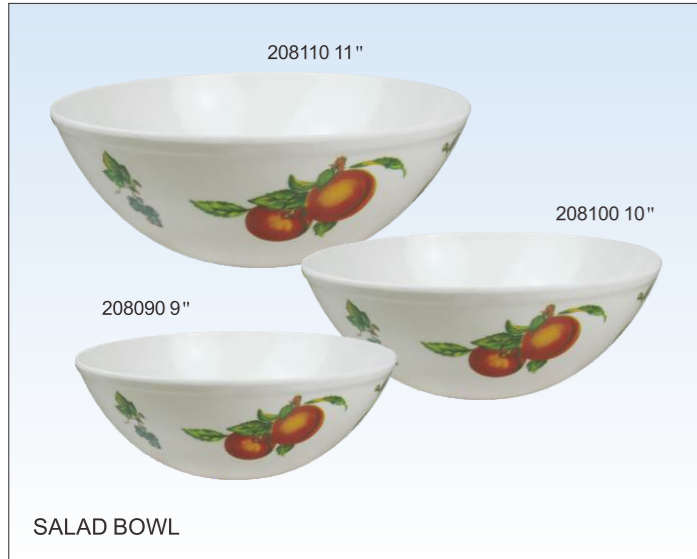

SQUARE PLATE

SQUARE PLATE

SQUARE DINNER PLATE

SQUARE PLATE

MELAMINE PARTY SET

9313-20PS
 13 PCS DELUXE PARTY SET
 5 PCS 8" Curving Side Bowl w/cover
 1 PC 7.5" Bowl w/cover
 1 PC 19.5" Melamine Tray

9211-15PS
 11 PCS MINI PARTY SET
 4 PCS 9" Side Bowl w/cover
 1 PC 6" Bowl w/cover
 1 PC 14.5" Melamine Tray