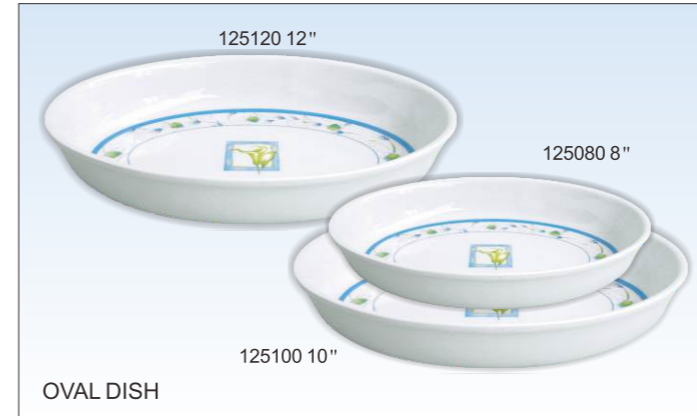

SQUARE PLATE

SQUARE PLATE

SQUARE DINNER PLATE

SQUARE PLATE

MELAMINE PARTY SET

9313-20PS
 13 PCS DELUXE PARTY SET
 5 PCS 8" Curving Side Bowl w/cover
 1 PC 7.5" Bowl w/cover
 1 PC 19.5" Melamine Tray

9211-15PS
 11 PCS MINI PARTY SET
 4 PCS 9" Side Bowl w/cover
 1 PC 6" Bowl w/cover
 1 PC 14.5" Melamine Tray