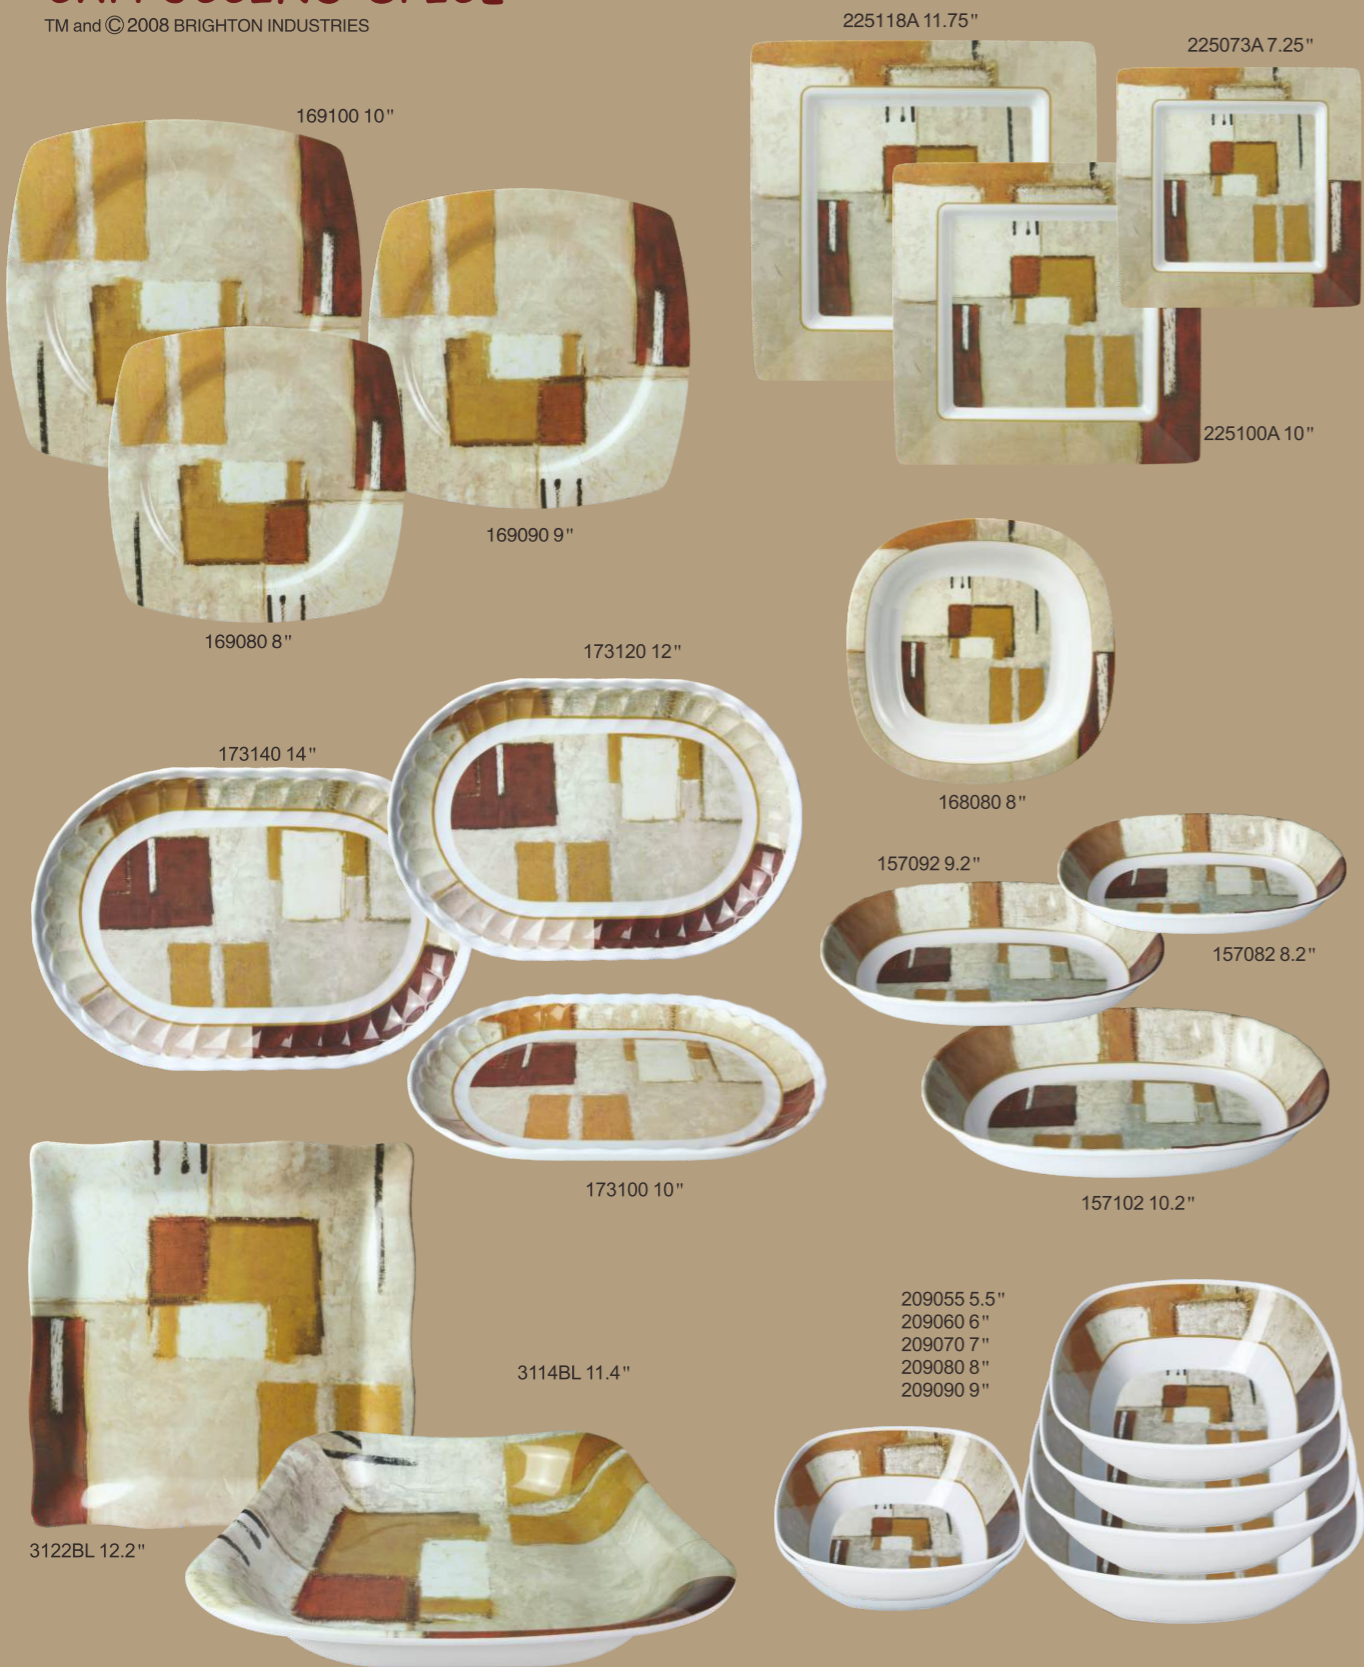

CAPPUCCINO SPICE

TM and © 2008 BRIGHTON INDUSTRIES