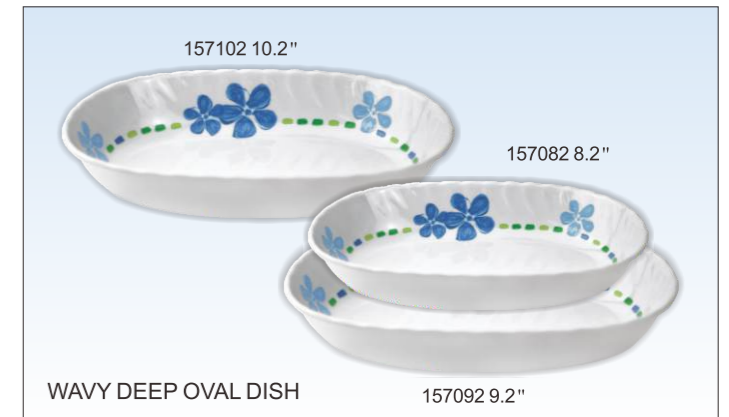

SQUARE PLATE

SQUARE PLATE

SQUARE DINNER PLATE

SQUARE PLATE

MELAMINE PARTY SET

9313-20PS
 13 PCS DELUXE PARTY SET
 5 PCS 8" Curving Side Bowl w/cover
 1 PC 7.5" Bowl w/cover
 1 PC 19.5" Melamine Tray

9211-15PS
 11 PCS MINI PARTY SET
 4 PCS 9" Side Bowl w/cover
 1 PC 6" Bowl w/cover
 1 PC 14.5" Melamine Tray