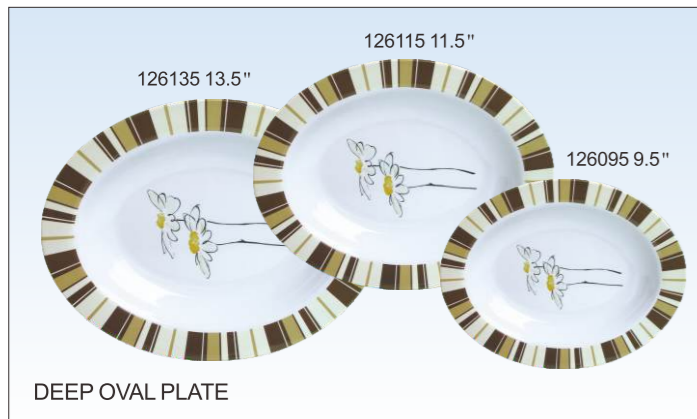

3170GS-1

3 PCS HANDLED TRAY SET

1 PC 14" x 10" Handled Tray
1 PC 16.5" x 11.5" Handled Tray
1 PC 18" x 12.5" Handled Tray

FLAT PLATE

FLAT ROUND PLATE & FLAT OVAL PLATE

OBLONG PLATE

WAVY OBLONG PLATE

DEEP OVAL PLATE