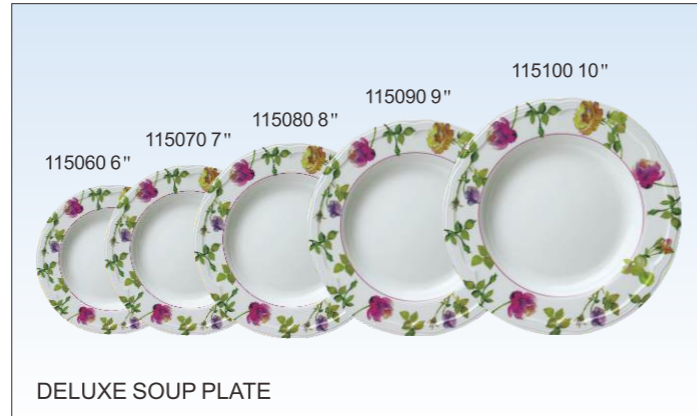

SQUARE PLATE

SQUARE PLATE

SQUARE DINNER PLATE

SQUARE PLATE

MELAMINE PARTY SET

9313-20PS
 13 PCS DELUXE PARTY SET
 5 PCS 8" Curving Side Bowl w/cover
 1 PC 7.5" Bowl w/cover
 1 PC 19.5" Melamine Tray

9211-15PS
 11 PCS MINI PARTY SET
 4 PCS 9" Side Bowl w/cover
 1 PC 6" Bowl w/cover
 1 PC 14.5" Melamine Tray