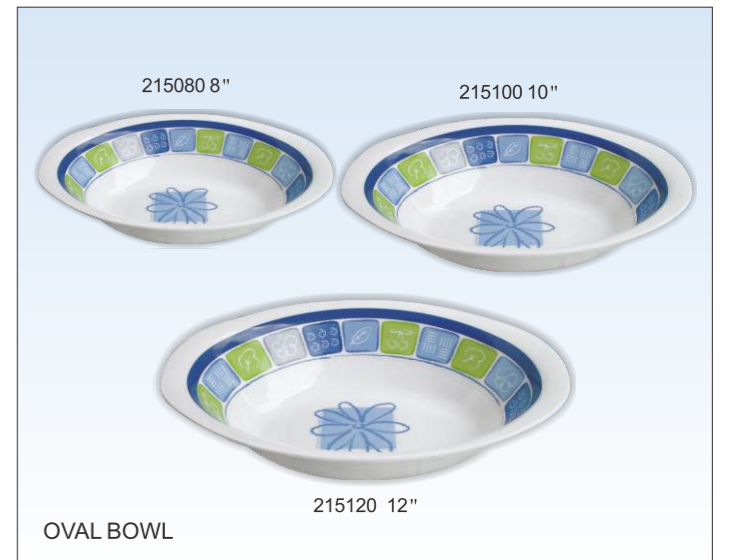

SQUARE PLATE

SQUARE PLATE

SQUARE DINNER PLATE

SQUARE PLATE

MELAMINE PARTY SET

9313-20PS
 13 PCS DELUXE PARTY SET
 5 PCS 8" Curving Side Bowl w/cover
 1 PC 7.5" Bowl w/cover
 1 PC 19.5" Melamine Tray

9211-15PS
 11 PCS MINI PARTY SET
 4 PCS 9" Side Bowl w/cover
 1 PC 6" Bowl w/cover
 1 PC 14.5" Melamine Tray