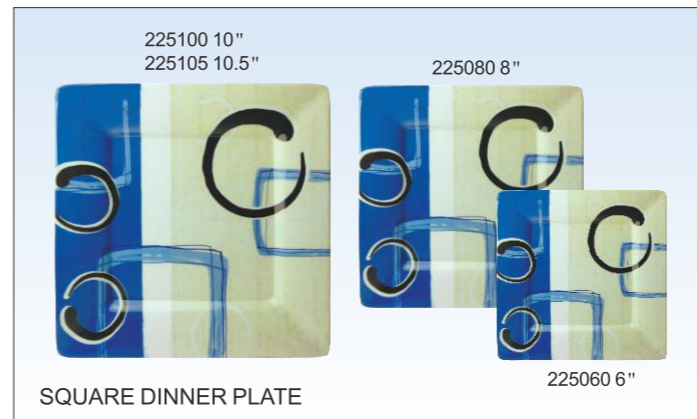

SQUARE PLATE

SQUARE PLATE

SQUARE DINNER PLATE

SQUARE PLATE

MELAMINE PARTY SET

9313-20PS
 13 PCS DELUXE PARTY SET
 5 PCS 8" Curving Side Bowl w/cover
 1 PC 7.5" Bowl w/cover
 1 PC 19.5" Melamine Tray

9211-15PS
 11 PCS MINI PARTY SET
 4 PCS 9" Side Bowl w/cover
 1 PC 6" Bowl w/cover
 1 PC 14.5" Melamine Tray