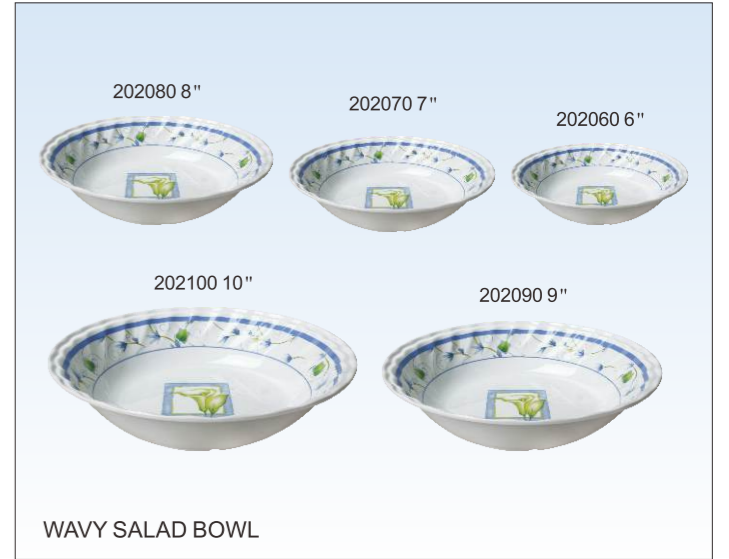

SQUARE PLATE

SQUARE PLATE

SQUARE DINNER PLATE

SQUARE PLATE

MELAMINE PARTY SET

9313-20PS
 13 PCS DELUXE PARTY SET
 5 PCS 8" Curving Side Bowl w/cover
 1 PC 7.5" Bowl w/cover
 1 PC 19.5" Melamine Tray

9211-15PS
 11 PCS MINI PARTY SET
 4 PCS 9" Side Bowl w/cover
 1 PC 6" Bowl w/cover
 1 PC 14.5" Melamine Tray