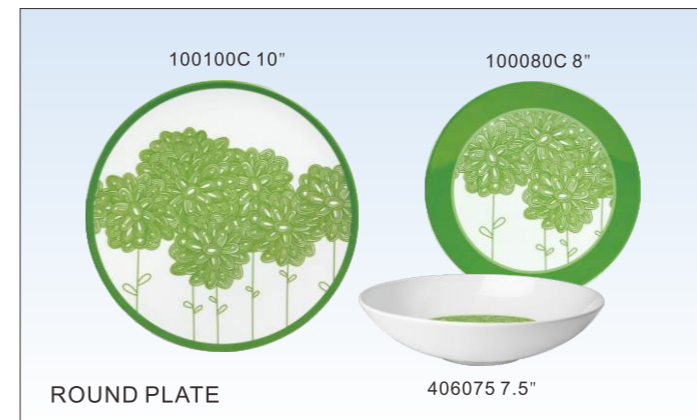

SQUARE PLATE

SQUARE PLATE

SQUARE DINNER PLATE

SQUARE PLATE

MELAMINE PARTY SET

9313-20PS
 13 PCS DELUXE PARTY SET
 5 PCS 8" Curving Side Bowl w/cover
 1 PC 7.5" Bowl w/cover
 1 PC 19.5" Melamine Tray

9211-15PS
 11 PCS MINI PARTY SET
 4 PCS 9" Side Bowl w/cover
 1 PC 6" Bowl w/cover
 1 PC 14.5" Melamine Tray