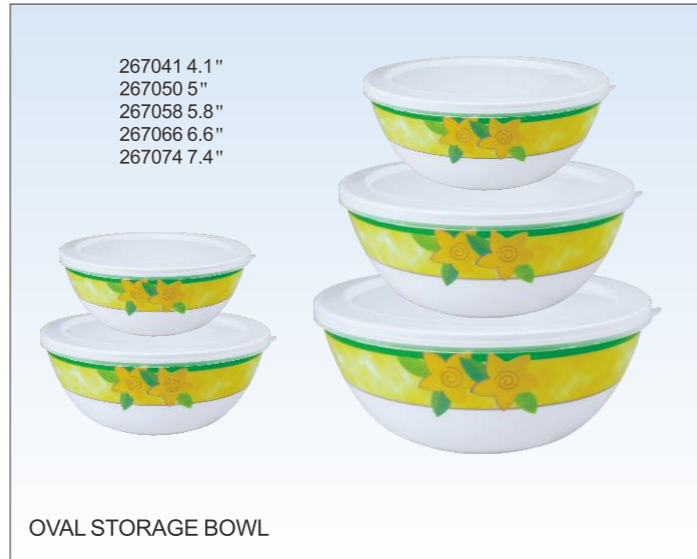

SQUARE PLATE

SQUARE PLATE

SQUARE DINNER PLATE

SQUARE PLATE

MELAMINE PARTY SET

9313-20PS
 13 PCS DELUXE PARTY SET
 5 PCS 8" Curving Side Bowl w/cover
 1 PC 7.5" Bowl w/cover
 1 PC 19.5" Melamine Tray

9211-15PS
 11 PCS MINI PARTY SET
 4 PCS 9" Side Bowl w/cover
 1 PC 6" Bowl w/cover
 1 PC 14.5" Melamine Tray