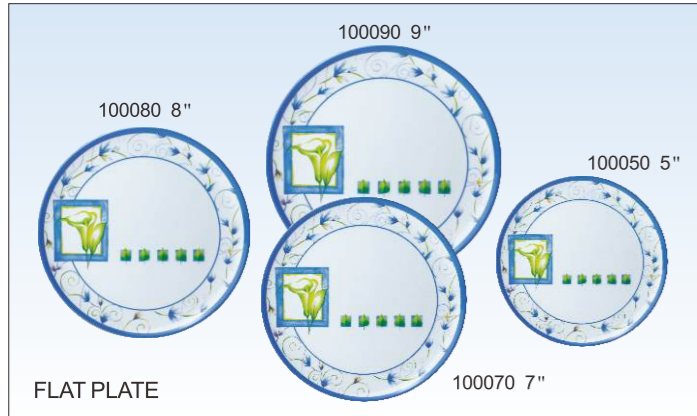

3170GS-1

3 PCS HANDLED TRAY SET

1 PC 14" x 10" Handled Tray
1 PC 16.5" x 11.5" Handled Tray
1 PC 18" x 12.5" Handled Tray

FLAT PLATE

FLAT ROUND PLATE & FLAT OVAL PLATE

OBLONG PLATE

WAVY OBLONG PLATE

DEEP OVAL PLATE