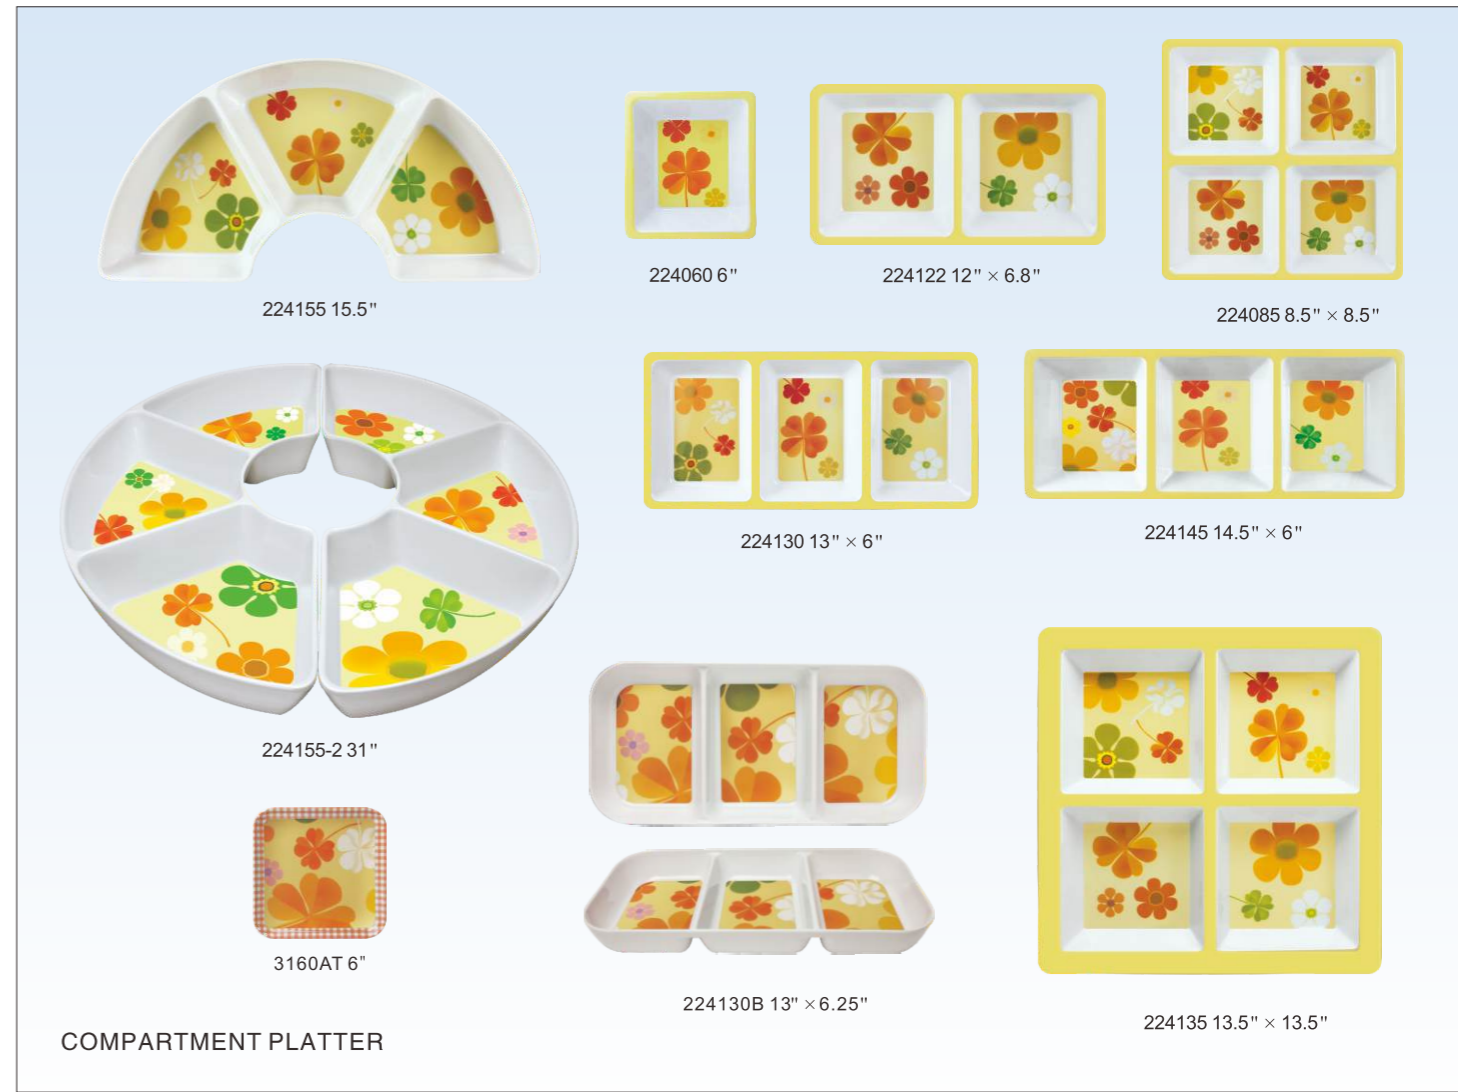

S33100 10"
S33120 12"

For more bamboo fibre products info, please refer to Brighton Eco catalogue.

PET'S BOWL

MELAMINE FLOWER POT

Square Plate
 Item No.: H002073
 Size: 7.25"
 Item No.: H002083
 Size: 8.25"
 Item No.: H002105
 Size: 10.5"
 Item No.: H002145
 Size: 14.5"
 Melamine | White & Black