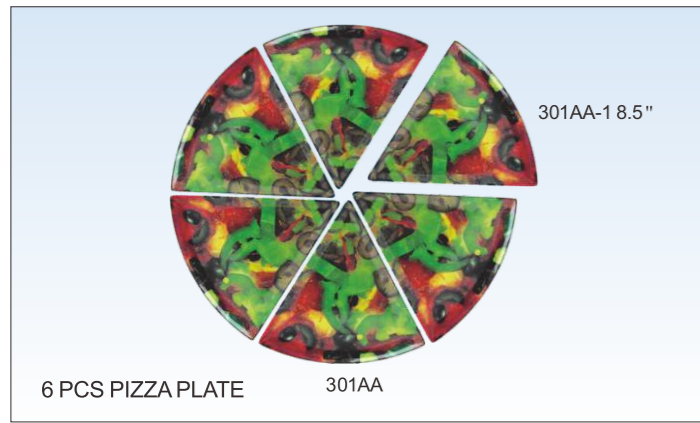

S33100 10"
S33120 12"

For more bamboo fibre products info, please refer to Brighton Eco catalogue.

PET'S BOWL

MELAMINE FLOWER POT

Square Plate
 Item No.: H002073
 Size: 7.25"
 Item No.: H002083
 Size: 8.25"
 Item No.: H002105
 Size: 10.5"
 Item No.: H002145
 Size: 14.5"
 Melamine | White & Black