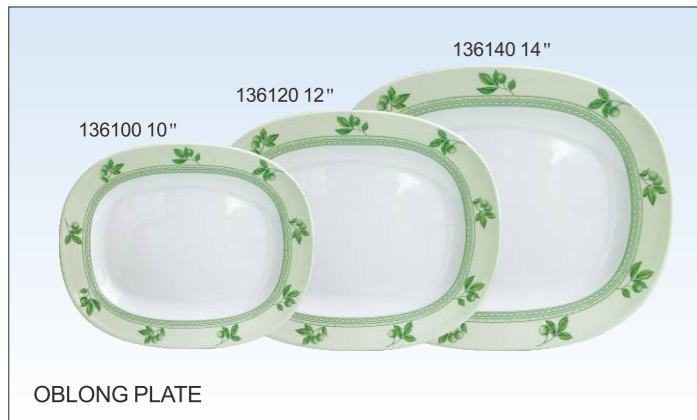

3170GS-1

3 PCS HANDLED TRAY SET

1 PC 14" x 10" Handled Tray
1 PC 16.5" x 11.5" Handled Tray
1 PC 18" x 12.5" Handled Tray

FLAT PLATE

FLAT ROUND PLATE & FLAT OVAL PLATE

OBLONG PLATE

WAVY OBLONG PLATE

DEEP OVAL PLATE