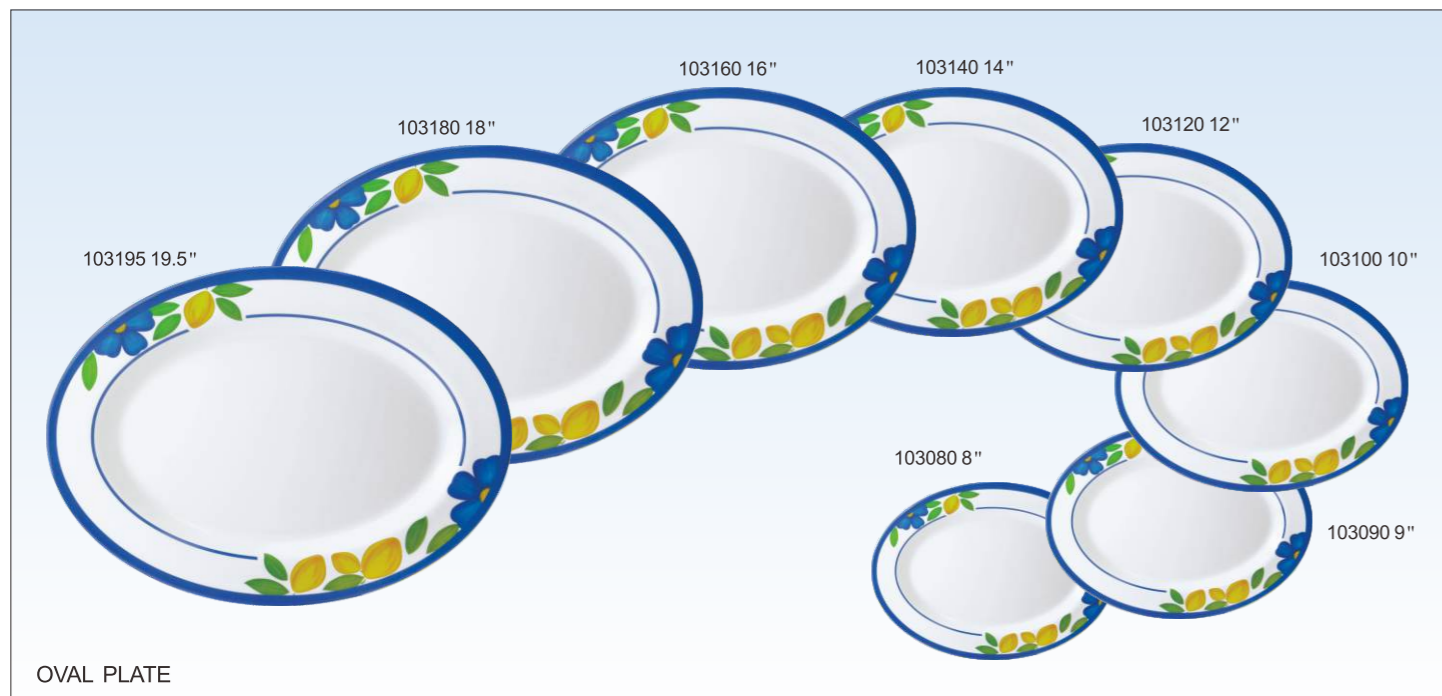

FLAT PLATE

FLAT ROUND PLATE & FLAT OVAL PLATE