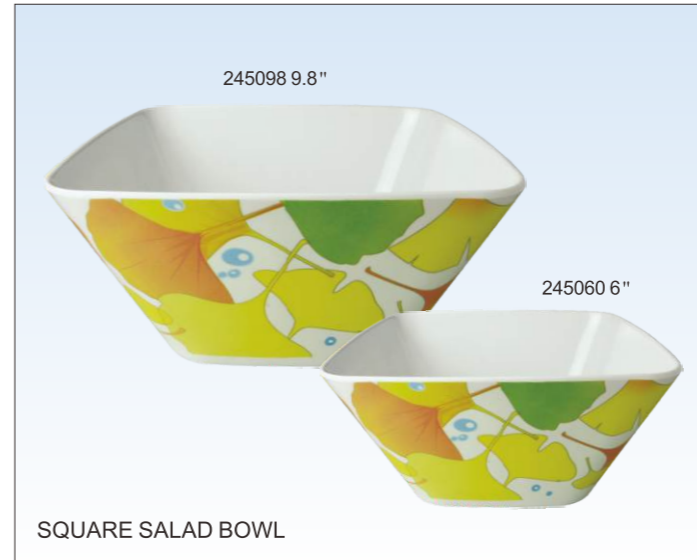

SQUARE PLATE

SQUARE PLATE

SQUARE DINNER PLATE

SQUARE PLATE

MELAMINE PARTY SET

9313-20PS
 13 PCS DELUXE PARTY SET
 5 PCS 8" Curving Side Bowl w/cover
 1 PC 7.5" Bowl w/cover
 1 PC 19.5" Melamine Tray

9211-15PS
 11 PCS MINI PARTY SET
 4 PCS 9" Side Bowl w/cover
 1 PC 6" Bowl w/cover
 1 PC 14.5" Melamine Tray