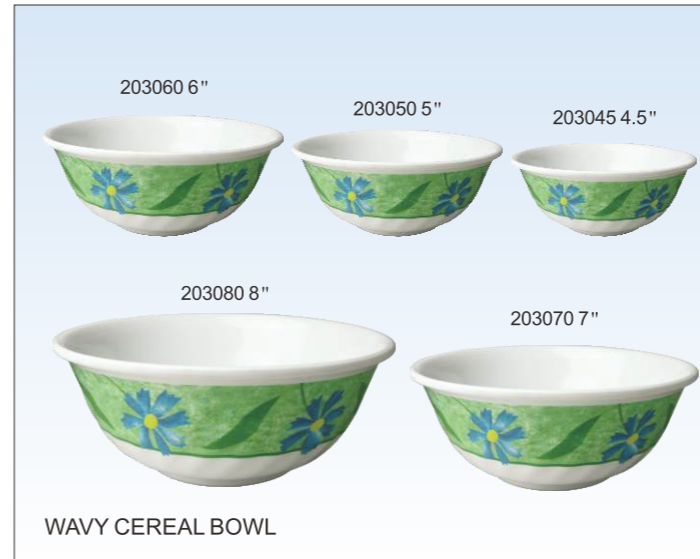

SQUARE PLATE

SQUARE PLATE

SQUARE DINNER PLATE

SQUARE PLATE

MELAMINE PARTY SET

9313-20PS
 13 PCS DELUXE PARTY SET
 5 PCS 8" Curving Side Bowl w/cover
 1 PC 7.5" Bowl w/cover
 1 PC 19.5" Melamine Tray

9211-15PS
 11 PCS MINI PARTY SET
 4 PCS 9" Side Bowl w/cover
 1 PC 6" Bowl w/cover
 1 PC 14.5" Melamine Tray