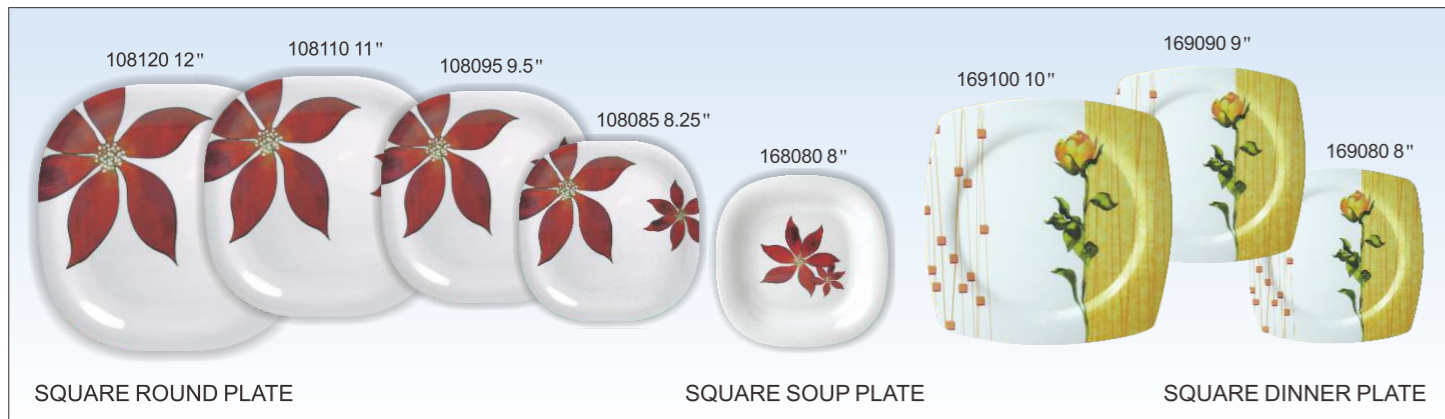

DEEP OVAL PLATE

OVAL PLATE

SQUARE ROUND PLATE

SQUARE SOUP PLATE

SQUARE DINNER PLATE