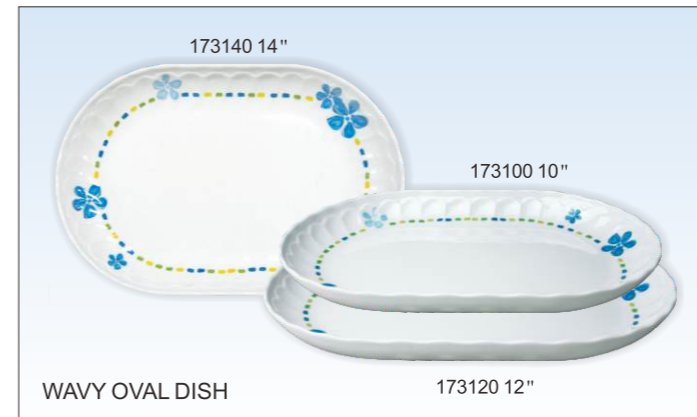

SQUARE PLATE

SQUARE PLATE

SQUARE DINNER PLATE

SQUARE PLATE

MELAMINE PARTY SET

9313-20PS
 13 PCS DELUXE PARTY SET
 5 PCS 8" Curving Side Bowl w/cover
 1 PC 7.5" Bowl w/cover
 1 PC 19.5" Melamine Tray

9211-15PS
 11 PCS MINI PARTY SET
 4 PCS 9" Side Bowl w/cover
 1 PC 6" Bowl w/cover
 1 PC 14.5" Melamine Tray