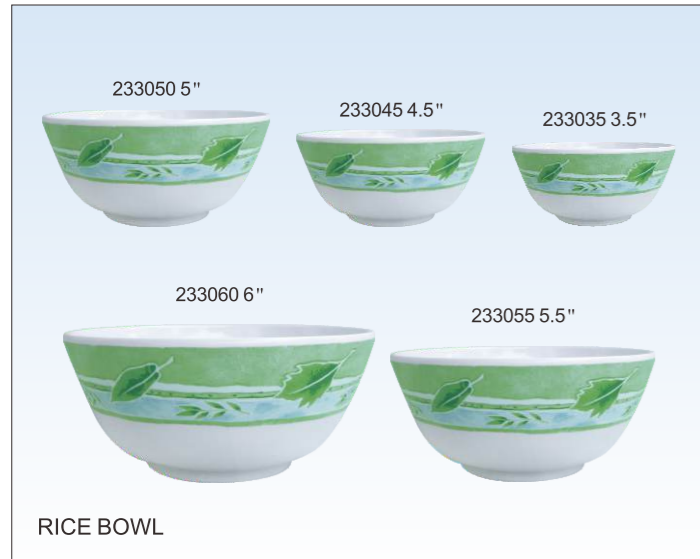

SQUARE PLATE

SQUARE PLATE

SQUARE DINNER PLATE

SQUARE PLATE

MELAMINE PARTY SET

9313-20PS
 13 PCS DELUXE PARTY SET
 5 PCS 8" Curving Side Bowl w/cover
 1 PC 7.5" Bowl w/cover
 1 PC 19.5" Melamine Tray

9211-15PS
 11 PCS MINI PARTY SET
 4 PCS 9" Side Bowl w/cover
 1 PC 6" Bowl w/cover
 1 PC 14.5" Melamine Tray