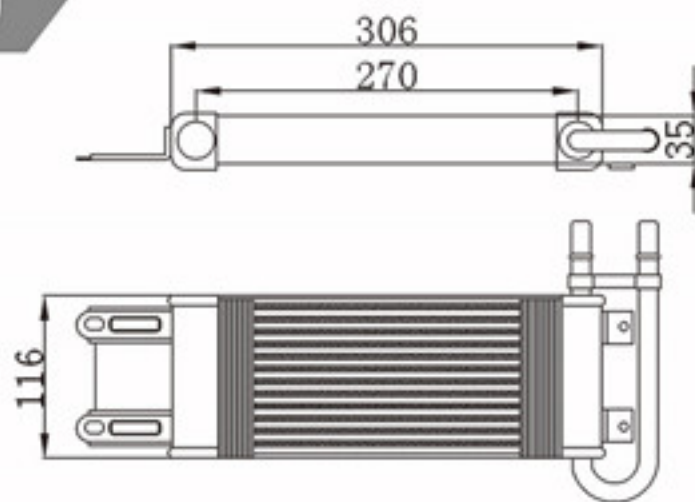

BY-49039

MODELS : OIL COOLER
CORE SIZE : 116×306
TANK SIZE :
CARTON:

A L : 35
DPI :
OEM :
NISSENS: