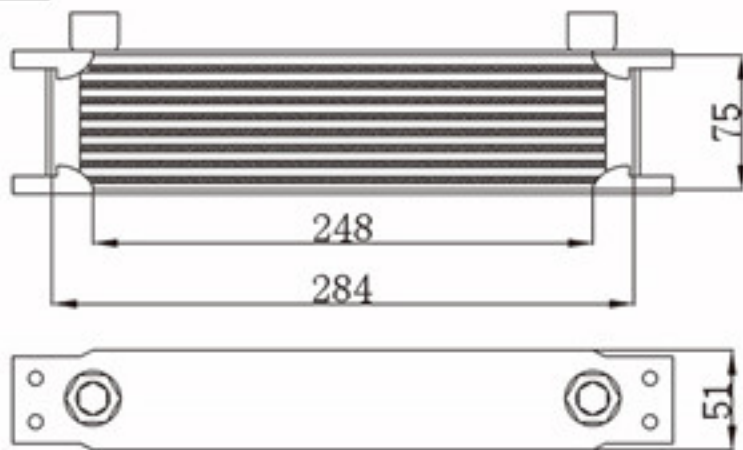

BY-49036

MODELS : OIL COOLER
CORE SIZE : 75×284
TANK SIZE :
CARTON:

A L : 51
DPI :
OEM :
NISSENS: