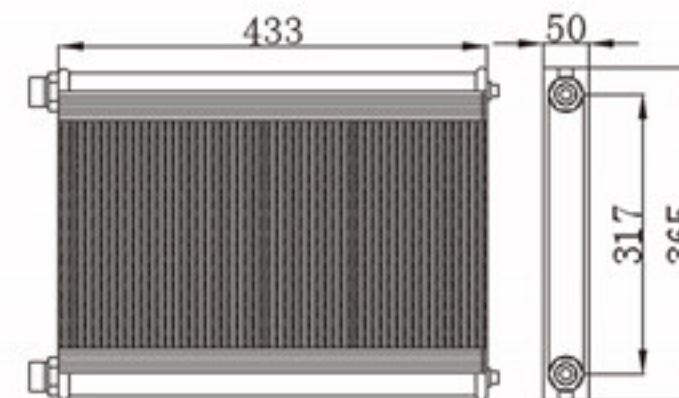

BY-49046

MODELS : OIL COOLER
CORE SIZE : 433×365
TANK SIZE :
CARTON:

A L : 50
DPI :
OEM :
NISSENS: