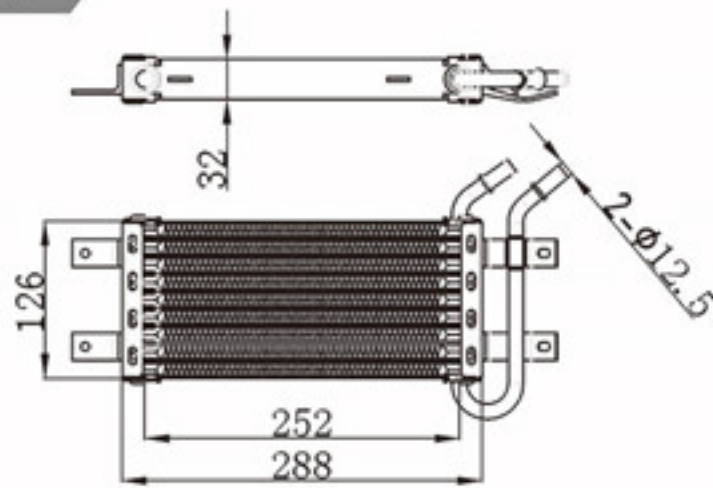

BY-49055

MODELS : OIL COOLER
CORE SIZE : 80×585
TANK SIZE :
CARTON:

A L : 19
DPI :
OEM :
NISSENS:

BY-49056

MODELS : OIL COOLER
CORE SIZE : 89×560
TANK SIZE :
CARTON:

A L : 49
DPI :
OEM :
NISSENS:

BY-49057

MODELS : OIL COOLER
CORE SIZE : 126×288
TANK SIZE :
CARTON: