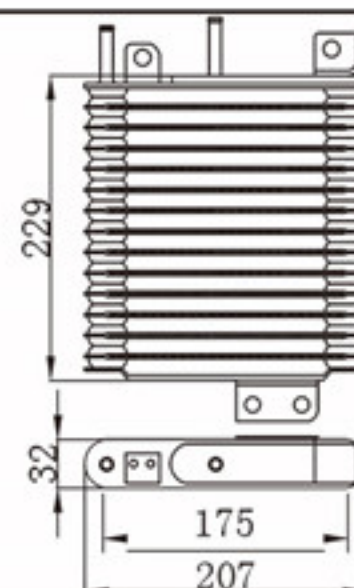

BY-49006

MODELS : OIL COOLER
CORE SIZE : 201×207
TANK SIZE :
CARTON:

A L : 32
DPI :
OEM :
NISSENS:

BY-49007

MODELS : OIL COOLER
CORE SIZE : 151×218
TANK SIZE :
CARTON:

A L : 32
DPI :
OEM :
NISSENS:

BY-49008

MODELS : OIL COOLER
CORE SIZE : 229×207
TANK SIZE :
CARTON:

A L : 32
DPI :
OEM :
NISSENS:

BY-49009

MODELS : OIL COOLER
CORE SIZE : 64×232
TANK SIZE :
CARTON:

A L : 32
DPI :
OEM :
NISSENS:

BY-49010

MODELS : OIL COOLER
CORE SIZE : 92×232
TANK SIZE :
CARTON: