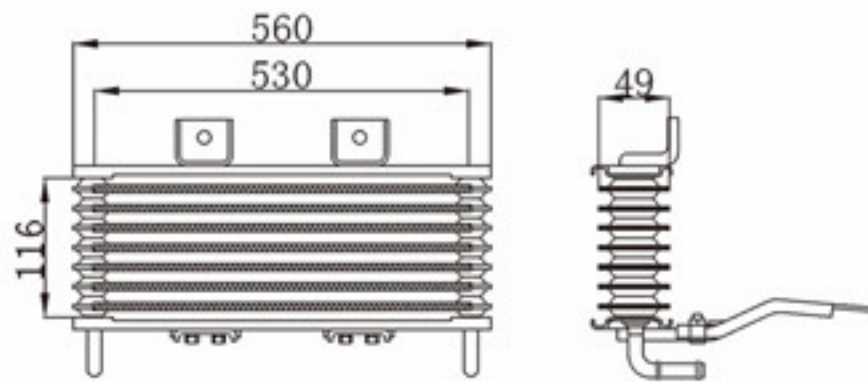

BY-49053

MODELS : OIL COOLER
CORE SIZE : 116×560
TANK SIZE :
CARTON:

A L : 49
DPI :
OEM :
NISSENS: