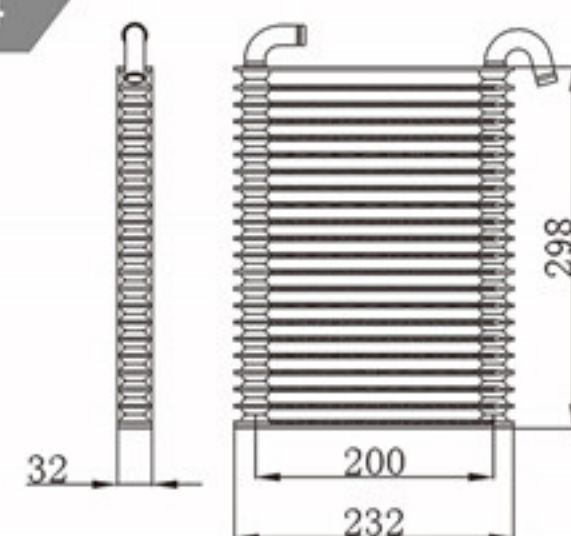

BY-49020

MODELS : OIL COOLER
CORE SIZE : 336×232
TANK SIZE :
CARTON:

A L : 32
DPI :
OEM :
NISSENS:

BY-49021

MODELS : OIL COOLER
CORE SIZE : 103×249
TANK SIZE :
CARTON:

A L : 32
DPI :
OEM :
NISSENS:

BY-49022

MODELS : OIL COOLER
CORE SIZE : 269×232
TANK SIZE :
CARTON:

A L : 32
DPI :
OEM :
NISSENS:

BY-49023

MODELS : OIL COOLER
CORE SIZE : 103×249
TANK SIZE :
CARTON:

A L : 32
DPI :
OEM :
NISSENS:

BY-49024

MODELS : OIL COOLER
CORE SIZE : 298×232
TANK SIZE :
CARTON: