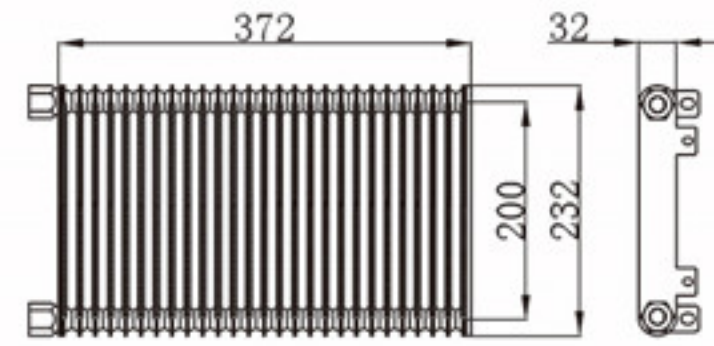

BY-49018

MODELS : OIL COOLER
CORE SIZE : 372×232
TANK SIZE :
CARTON:

A L : 32
DPI :
OEM :
NISSENS: