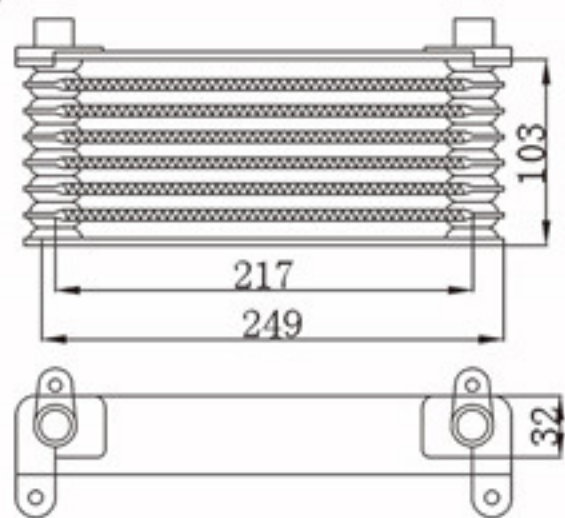

BY-49023

MODELS : OIL COOLER
CORE SIZE : 103×249
TANK SIZE :
CARTON:

A L : 32
DPI :
OEM :
NISSENS: