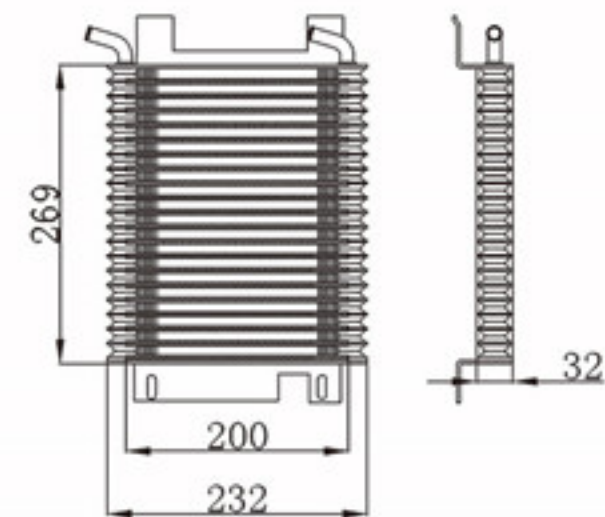

BY-49020

MODELS : OIL COOLER
CORE SIZE : 336×232
TANK SIZE :
CARTON:

A L : 32
DPI :
OEM :
NISSENS:

BY-49021

MODELS : OIL COOLER
CORE SIZE : 103×249
TANK SIZE :
CARTON:

A L : 32
DPI :
OEM :
NISSENS:

BY-49022