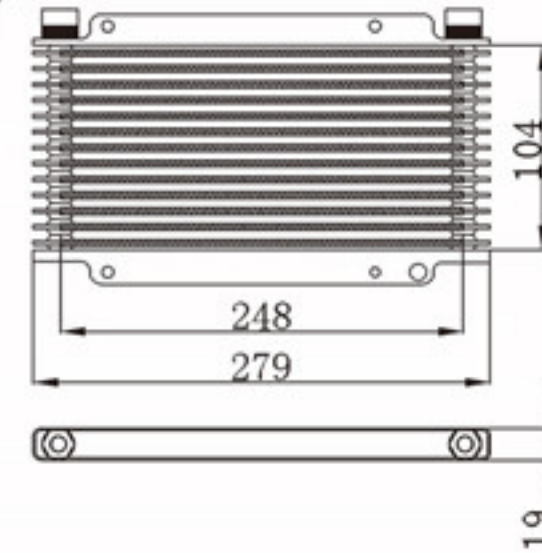

MODELS : OIL COOLER
CORE SIZE : 238×258
TANK SIZE :
CARTON:

A L : 32
DPI :
OEM :
NISSENS:

BY-49036

MODELS : OIL COOLER
CORE SIZE : 75×284
TANK SIZE :
CARTON:

A L : 51
DPI :
OEM :
NISSENS:

BY-49038

MODELS : OIL COOLER
CORE SIZE : 104×279
TANK SIZE :
CARTON: