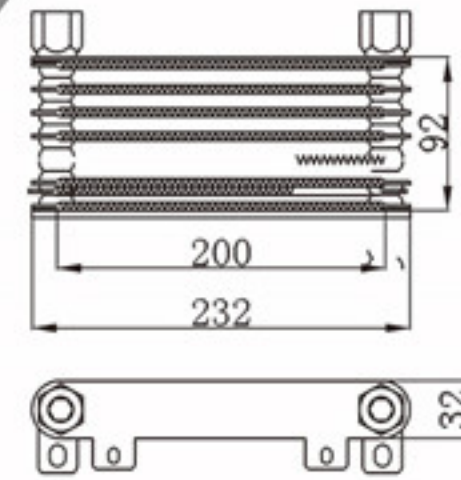

MODELS : OIL COOLER
CORE SIZE : 229×207
TANK SIZE :
CARTON:

A L : 32
DPI :
OEM :
NISSENS:

BY-49009

MODELS : OIL COOLER
CORE SIZE : 64×232
TANK SIZE :
CARTON:

A L : 32
DPI :
OEM :
NISSENS:

BY-49010

MODELS : OIL COOLER
CORE SIZE : 92×232
TANK SIZE :
CARTON: