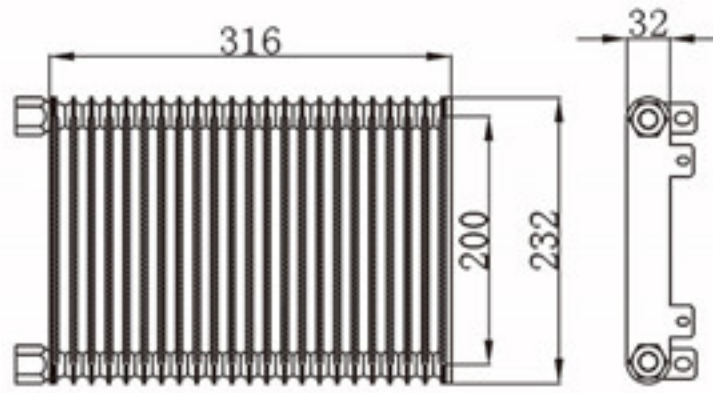

MODELS : OIL COOLER
CORE SIZE : 260×232
TANK SIZE :
CARTON:

A L : 32
DPI :
OEM :
NISSENS:

BY-49016

MODELS : OIL COOLER
CORE SIZE : 175×232
TANK SIZE :
CARTON:

A L : 32
DPI :
OEM :
NISSENS:

BY-49017

MODELS : OIL COOLER
CORE SIZE : 316×232
TANK SIZE :
CARTON: