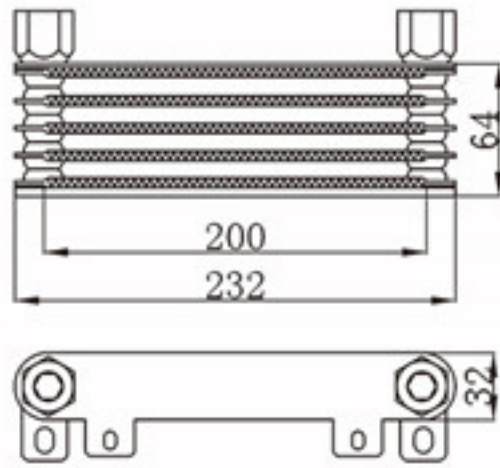

BY-49009

MODELS : OIL COOLER
CORE SIZE : 64×232
TANK SIZE :
CARTON:

A L : 32
DPI :
OEM :
NISSENS: