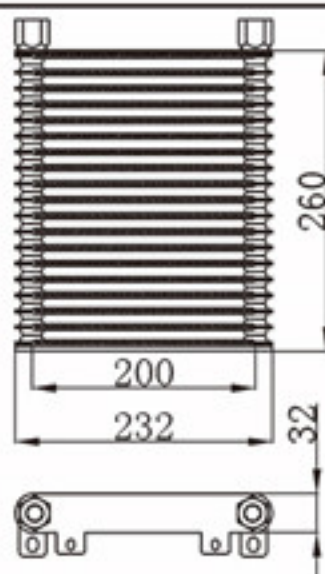

BY-49013

MODELS : OIL COOLER
CORE SIZE : 204×232
TANK SIZE :
CARTON:

A L : 32
DPI :
OEM :
NISSENS:

BY-49014

MODELS : OIL COOLER
CORE SIZE : 148×232
TANK SIZE :
CARTON:

A L : 32
DPI :
OEM :
NISSENS:

BY-49015

MODELS : OIL COOLER
CORE SIZE : 260×232
TANK SIZE :
CARTON:

A L : 32
DPI :
OEM :
NISSENS:

BY-49016

MODELS : OIL COOLER
CORE SIZE : 175×232
TANK SIZE :
CARTON:

A L : 32
DPI :
OEM :
NISSENS:

BY-49017

MODELS : OIL COOLER
CORE SIZE : 316×232
TANK SIZE :
CARTON: