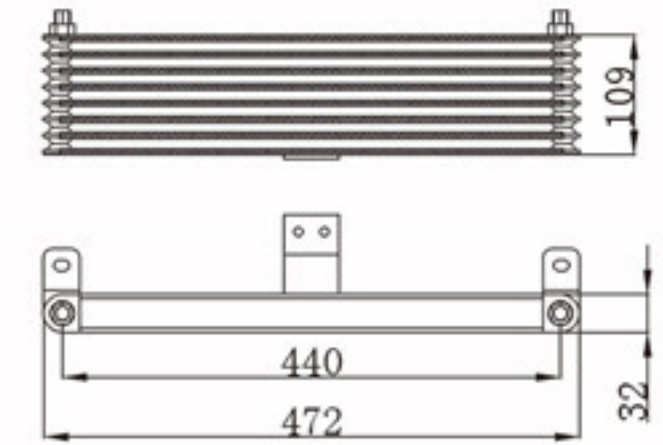

MODELS : OIL COOLER
CORE SIZE : 109×472
TANK SIZE :
CARTON:

A L : 32
DPI :
OEM :
NISSENS:

BY-49051

MODELS : OIL COOLER
CORE SIZE : 106×560
TANK SIZE :
CARTON:

A L : 49
DPI :
OEM :
NISSENS:

BY-49052

MODELS : OIL COOLER
CORE SIZE : 109×472
TANK SIZE :
CARTON: