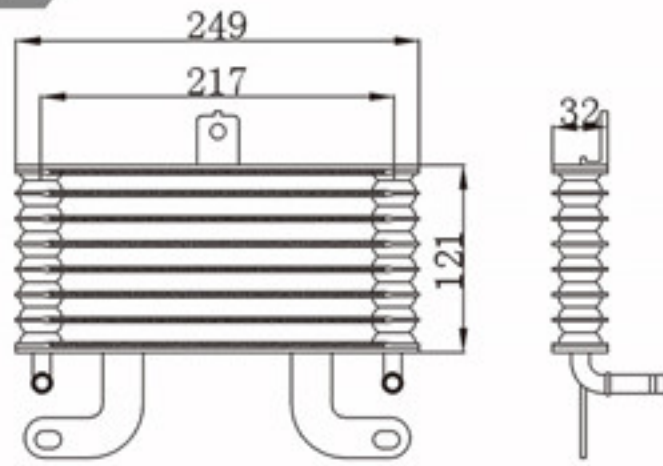

BY-49025

MODELS : OIL COOLER
CORE SIZE : 121×249
TANK SIZE :
CARTON:

A L : 32
DPI :
OEM :
NISSENS: