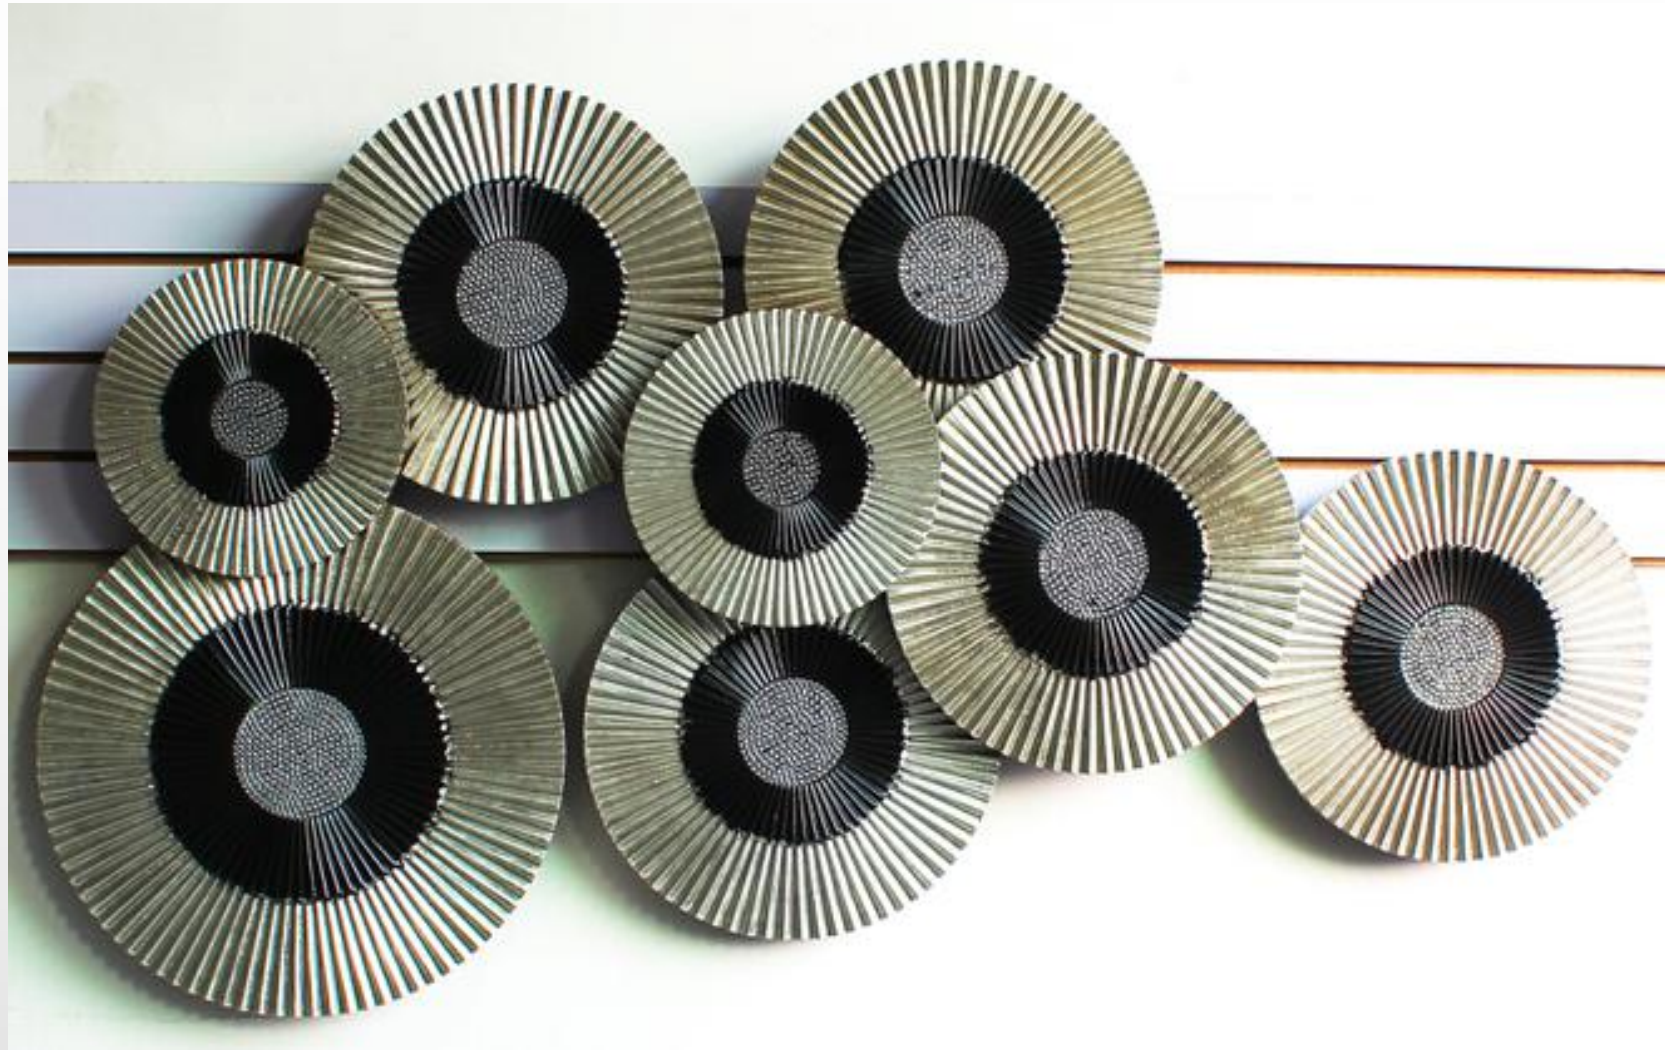

DESCRIPTION:woodcarving

五

ITEM NO:NSW5033

SIZE:1650x850x100MM

DESCRIPTION:woodcarving

ITEM NO:NSW5036

SIZE:1650x850x100MM

DESCRIPTION:woodcarving