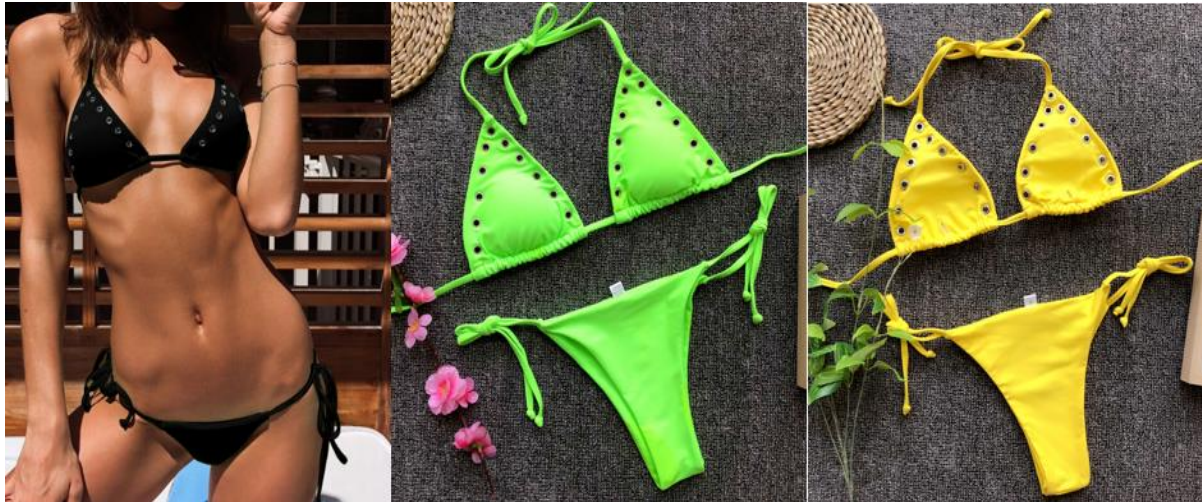

RT407

S M L
left to right
1,2,3,4 \$6.90

RT408

S M L
black,green,yellow \$6.80

RT409

S M L XL \$6.90

RT410

S M L
left to right,1,2,3 \$6.70