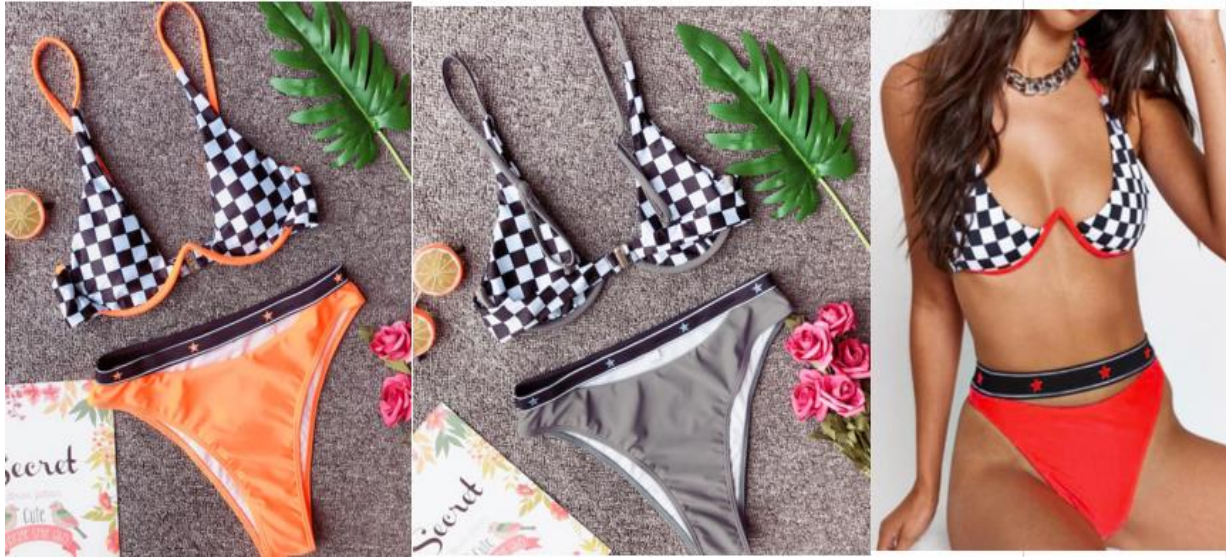

RT415

S M L
left to
right,1,2,3,4 \$6.70

RT416

S M L
left,right one \$6.80

RT417

S M L
yellow,white,
black,blue \$6.70

RT418

S M L XL
 BLACK,WHITE,RE
 D

\$6.50

RT419

S M L
 white,orange,
 blue,yellow,
 mesh sleeve \$6.80

RT420

S M L
black,red,
orange,white \$6.80

RT421

S M L
left to right,1,2,3 \$6.80

RT422
RT423