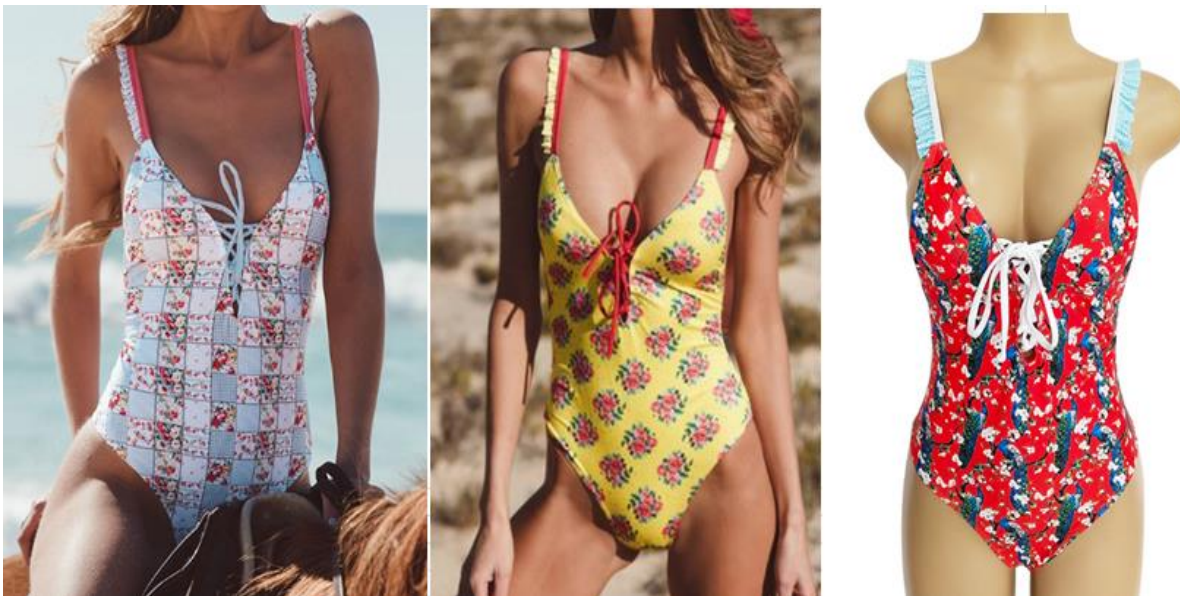

S M L XL
red,black,blue,oliv
a \$6.90

RT052

S M L XL
left to
right,1,2,3,4 \$7.10

RT053

S M L XL
left to right,1,2,3 \$7.20

RT054

S M L XL
left to right,1,2,3 \$7.40

RT055

S M L XL
left to
right,1,2,3,4

\$6.90

RT056

S M L XL
left to
right,1,2,3,4 \$6.90

RT057

S M L
one piece,bikini \$6.80

RT058

S M L XL
black,red,
yellow,white \$6.70