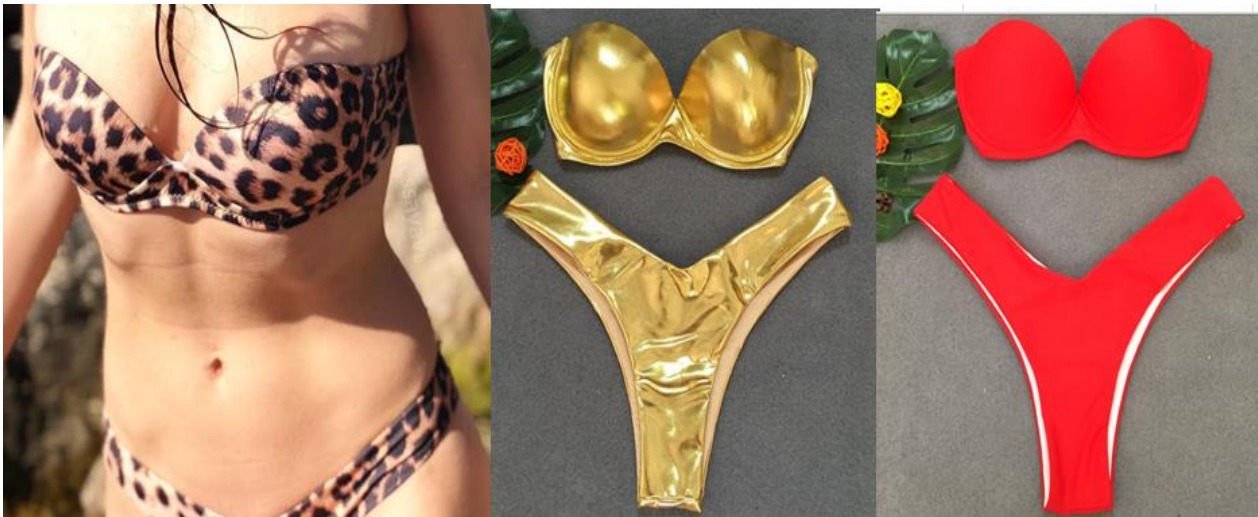

M L XL
black,print

\$8.50

RT063

S M L

\$6.80

RT064

S M L

leopard,gold,red
strapless,ties back \$6.80