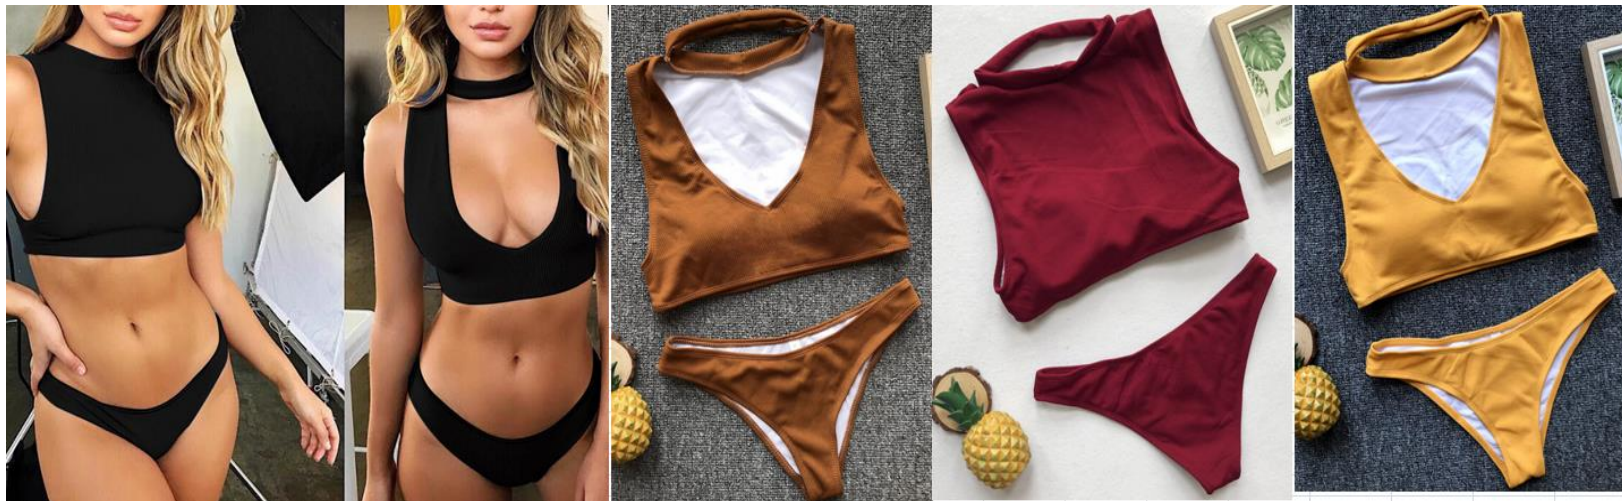

\$6.80

RT145

S M L
left ,right one

\$6.80

RT146

S M L XL 2XL 3XL
 blue,wine
 red,black

\$7.50

RT147