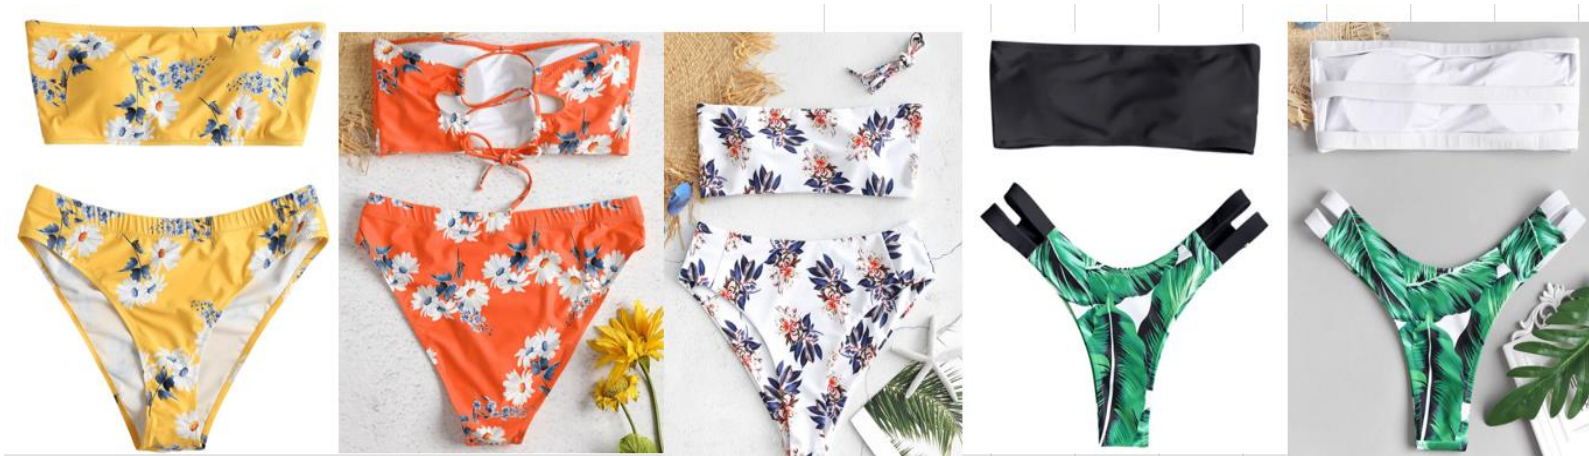

\$6.80

RT319

S M L XL

\$6.90

RT320

S M L
left,right one

\$6.90

S M L
 left to right,
 1,2,3,4,5 \$6.80