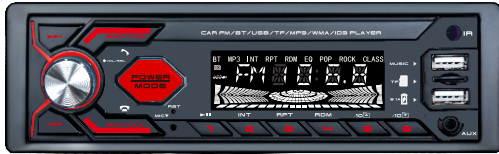

1-Din Car MP3 Player (LCD / LED)

MP3C-1 TWO USB PORTS VA LCD DISPLAY
size: 178×50 mm 4 COLOR BACKUP 4 RCA OUTPUT
SUPPORT 2USB/TF 3.1A USB CHARGE

MP3C-2 SERIES (A/B/C/D/E/F/G/H)

- Color LCD Display
- Support MP3/WMA, AUX input
- Auto Memory Play Function
- 4×45W power amplifier
- EQ Function, Bluetooth Function
- Id3 / Clock Function / Mute function
- BASS/TREBLE/BALANCE/FADER
- FM Electronic Function, Resume Function
- Audio output: MPEG 1/2/layer3
- Preset Scan and Auto Scan
- Remote control & panel key control
- FM function with preset 18 stations
- Support USB/SD
- Voltage: DC12V
- Optional Functions: AM / RDS
- Temp: -10°C ~ +60°C(working), -20°C ~ +70°C(Storage)