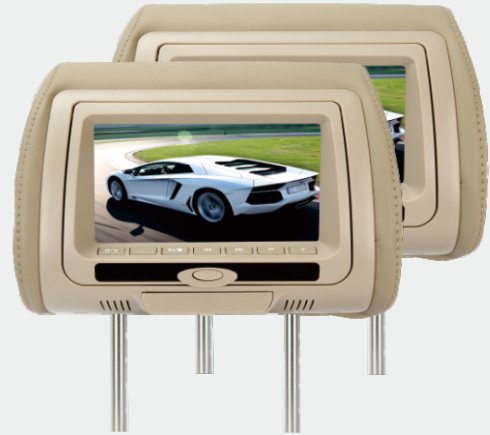

SW-228HD

7.0" TFT LCD HEADREST DVD PLAYER

- DVD Player.
- Support MPEG4/DVD/DVCD/DVD+RW/DVD-RW...
- Display Mode: 16:9 Wide View Screen.
- Display Resolution: 800(W)X3(RGB)X480(H).
- Built-in IR and FM Transmitter.
- Built-in USB/SD/Dual Speakers.
- Built-in 32-bit Wireless Game Function.
- Along With Game Pad and Game Disc.
- Video/Audio Input & Output.
- Multi-language OSD: English, Portuguese, Spanish, etc.
- With/Without Zipper(Optional).
- Power supply: DC 12V.