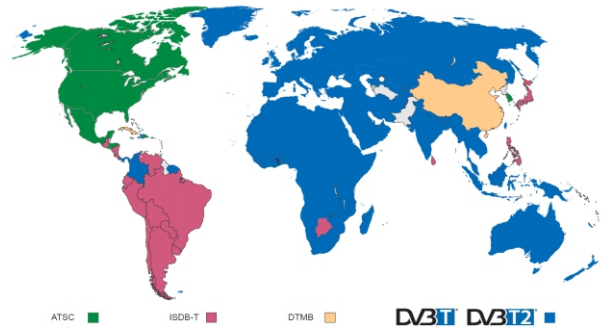

DIGITAL TV SIGNAL RECEIVING BOX

One seg ISDB-T

- Digital TV(ISDB-T).
- Support 720P video format.
- Support USB and PVR.
- Video output: CVBS.
- ONE Antenna connector.
- Full remote control.

Full seg ISDB-T

- Digital TV(ISDB-T).
- Support 1080P video format.
- Support USB and PVR.
- Support High Speed: 90-120Km/h.
- Can with Wifi Transmitting for Wireless Connection.
- Video output: CVBS and HDMI.
- Two Antenna connector.
- Full remote control.