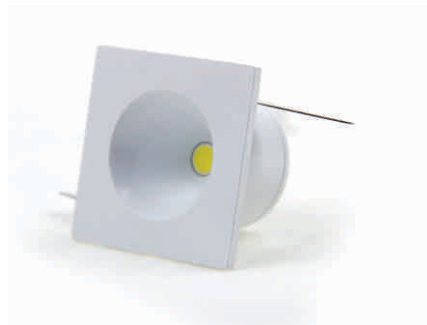

CABINET LIGHT

MODEL LD3023
Power: 1W
Luminous: 80lm
Input Voltage: 85-265V
PF: 0.5
Material: Aluminum
Lamp size: 35x35xH24mm
Cut size: ø28mm
Light source: COB
CRI: 70