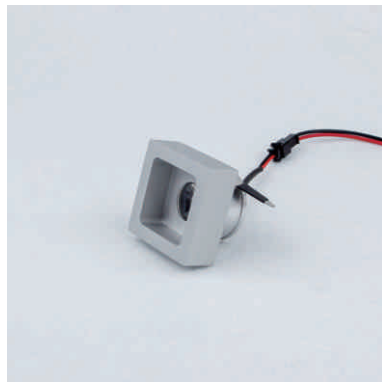

MODEL DJ3051S
Power: 3W
Lumen: 110lm/w
Input Voltage: 85-265V
PF: 0.5
Material: Aluminum
Lamp size: 45x45x40mm
Cut size: ø40mm
Light source: Epistar
CRI: 70