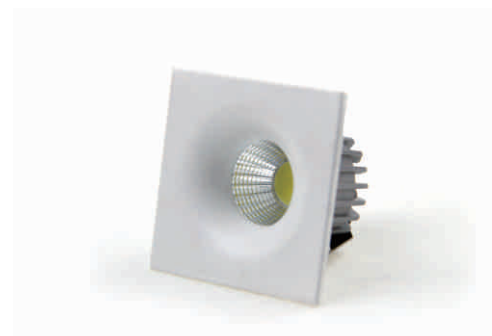

2018 FACTOLED
CATALOGUE
LED LIGHTING

WWW.FACTOLED.COM

[HTTP://FACTOLED.EN.ALIBABA.COM](http://FACTOLED.EN.ALIBABA.COM)

CABINET LIGHT

MODEL LD3001
Power: 3W
Luminous: 240lm
Input Voltage: 85-265V
PF: 0.5
Material: Aluminum
Lamp size: ø45xH25mm
Cut size: ø35mm
Light source: COB
CRI: 70

MODEL LD3002
Power: 3W
Luminous: 240lm
Input Voltage: 85-265V
PF: 0.5
Material: Aluminum
Lamp size: ø48xH33mm
Cut size: ø35mm
Light source: COB
CRI: 70

MODEL LD2517
Power: 3W
Luminous: 240lm
Input Voltage: 85-265V
PF: 0.5
Material: Aluminum
Lamp size: ø52mm
Cut size: ø45
Light source: COB
CRI: 70

MODEL LD2518
Power: 3W
Luminous: 240lm
Input Voltage: 85-265V
PF: 0.5
Material: Aluminum
Lamp size: 45x45xH30mm
Cut size: ø40mm
Light source: COB
CRI: 70

CABINET LIGHT

MODEL LD3003
Power: 3W
Luminous: 240lm
Input Voltage: 100-240V
PF: 0.5
Material: Aluminum
Lamp size: 40x40xH35mm
Cut size: 36x36mm
Light source: COB
CRI: 70

MODEL LD3004
Power: 3W
Luminous: 240lm
Input Voltage: 85-265V
PF: 0.5
Material: Aluminum
Lamp size: ø50xH30mm
Cut size: ø30mm
Light source: COB
CRI: 70

MODEL LD3005
Power: 3W
Luminous: 240lm
Input Voltage: 85-265V
PF: 0.5
Material: Aluminum
Lamp size: ø45xH25mm
Cut size: ø35
Light source: COB
CRI: 70