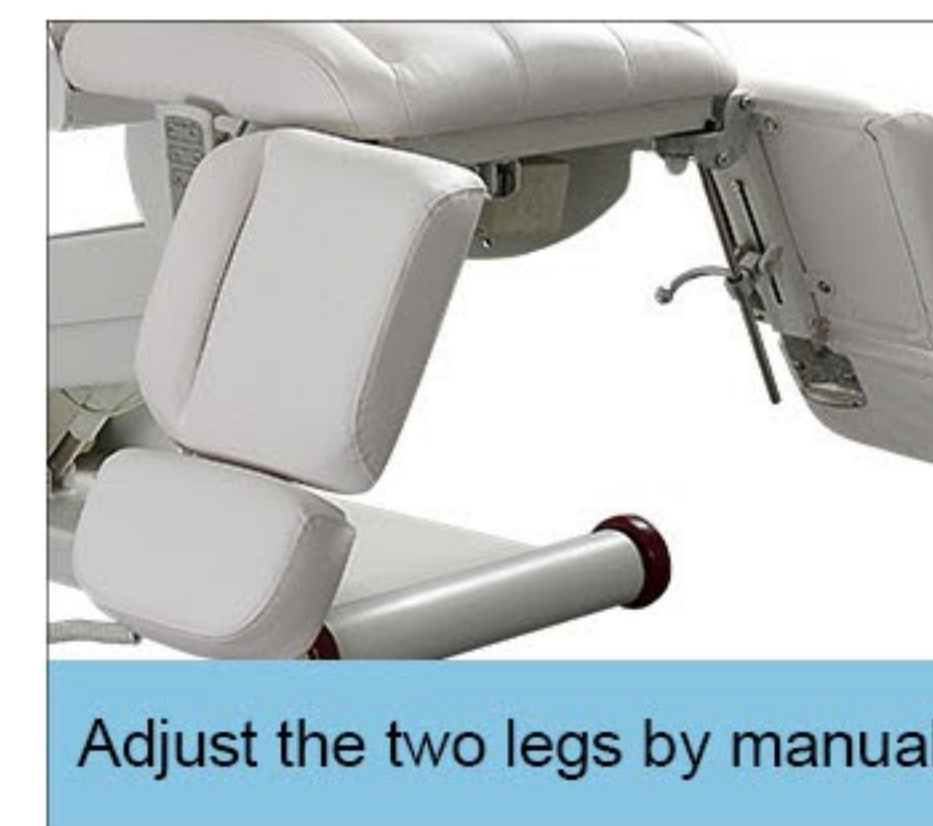

THREE MOTORS CONTROL

Overall tilt

Backrest adjustment

Overall lift

* P = Patent

Pillow angle can be reversed raised and lowered

PU armrest rotation 180° upwards

CE approved motor 5 year warranty

Acylic cover easy to clean and disassemble

Bed rotation 270° with locking function

Electric beauty bed
Z6 SERIES

THREE MOTORS CONTROL

Overall tilt

Backrest adjustment

Overall lift

* P = Patent

PU armrest can be
rotated 180° upwards

Detachable small-thin base,
easy to operate and moving

Fully upholstered
for pillow hole

Plastic cover hole for armrest

Acrylic base
easy to clean and disassemble

Massage Table
DP-8230