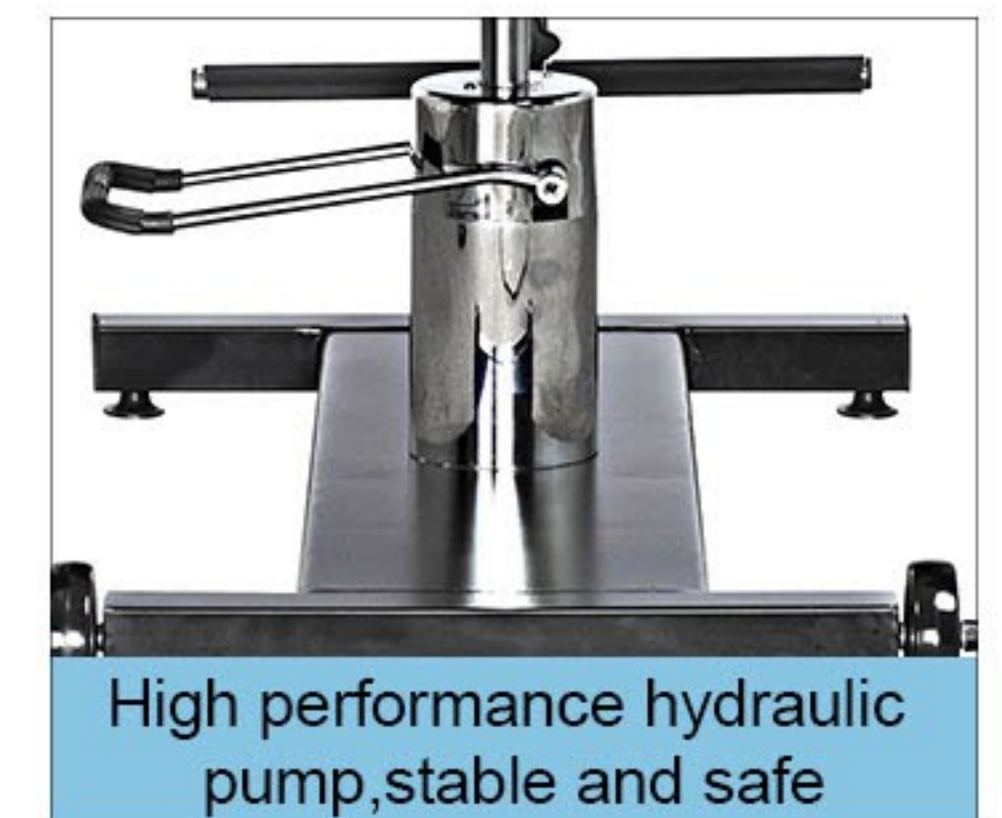

* P = Patent

Treatment Table
DP-8273

TWO MOTORS CONTROL

Examination Table
DP-8530

FOUR MOTORS CONTROL

Tattoo Chair
DP-3603

MULTI-ANGLE ADJUSTMENT

Portable Massage Chair
DP-5900

MULTI-ANGLE ADJUSTMENT

Telescopic: 7cm
Upward angle: 0-130°

Upward angle: 45°
Move downward: 0-11cm

Upward angle: 15°
Down angle: 75°

Telescopic: 0-10cm
Down angle: 25°

Robot welded metal frame
Maximum load capacity 150 kg