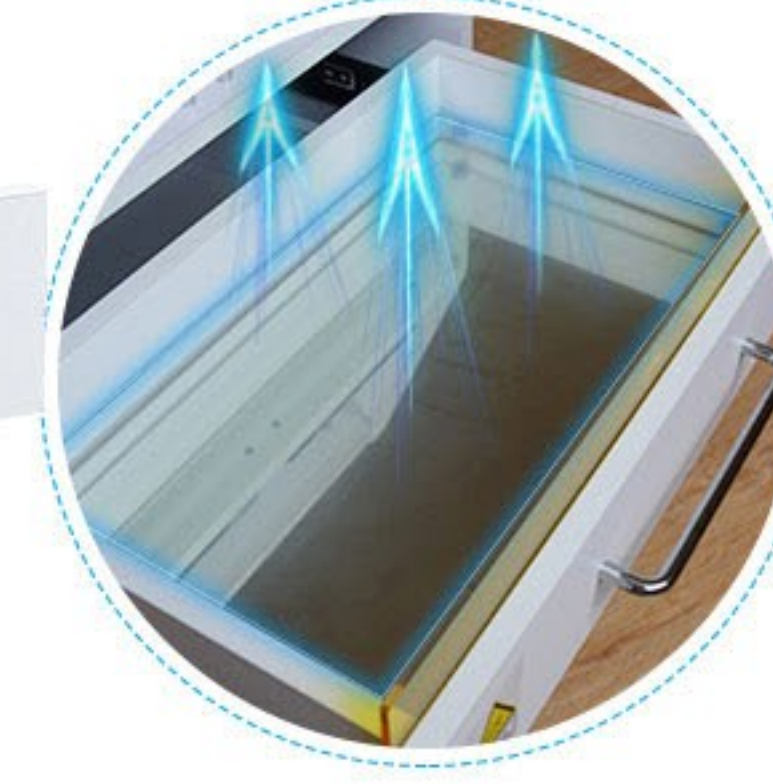

Disinfection Trolley
DP-T601

UV Disinfection

UV shield

UV shield is made from Acrylic to prevent ultraviolet

UV sterilamp

Quality sterilamp to keep all tools clean for safe operation

Built-in mirror

360°sterilization and disinfection by diffuse reflection