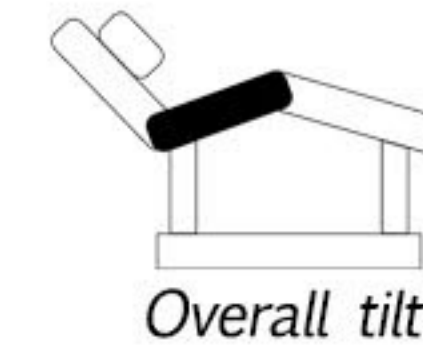

TWO MOTORS CONTROL