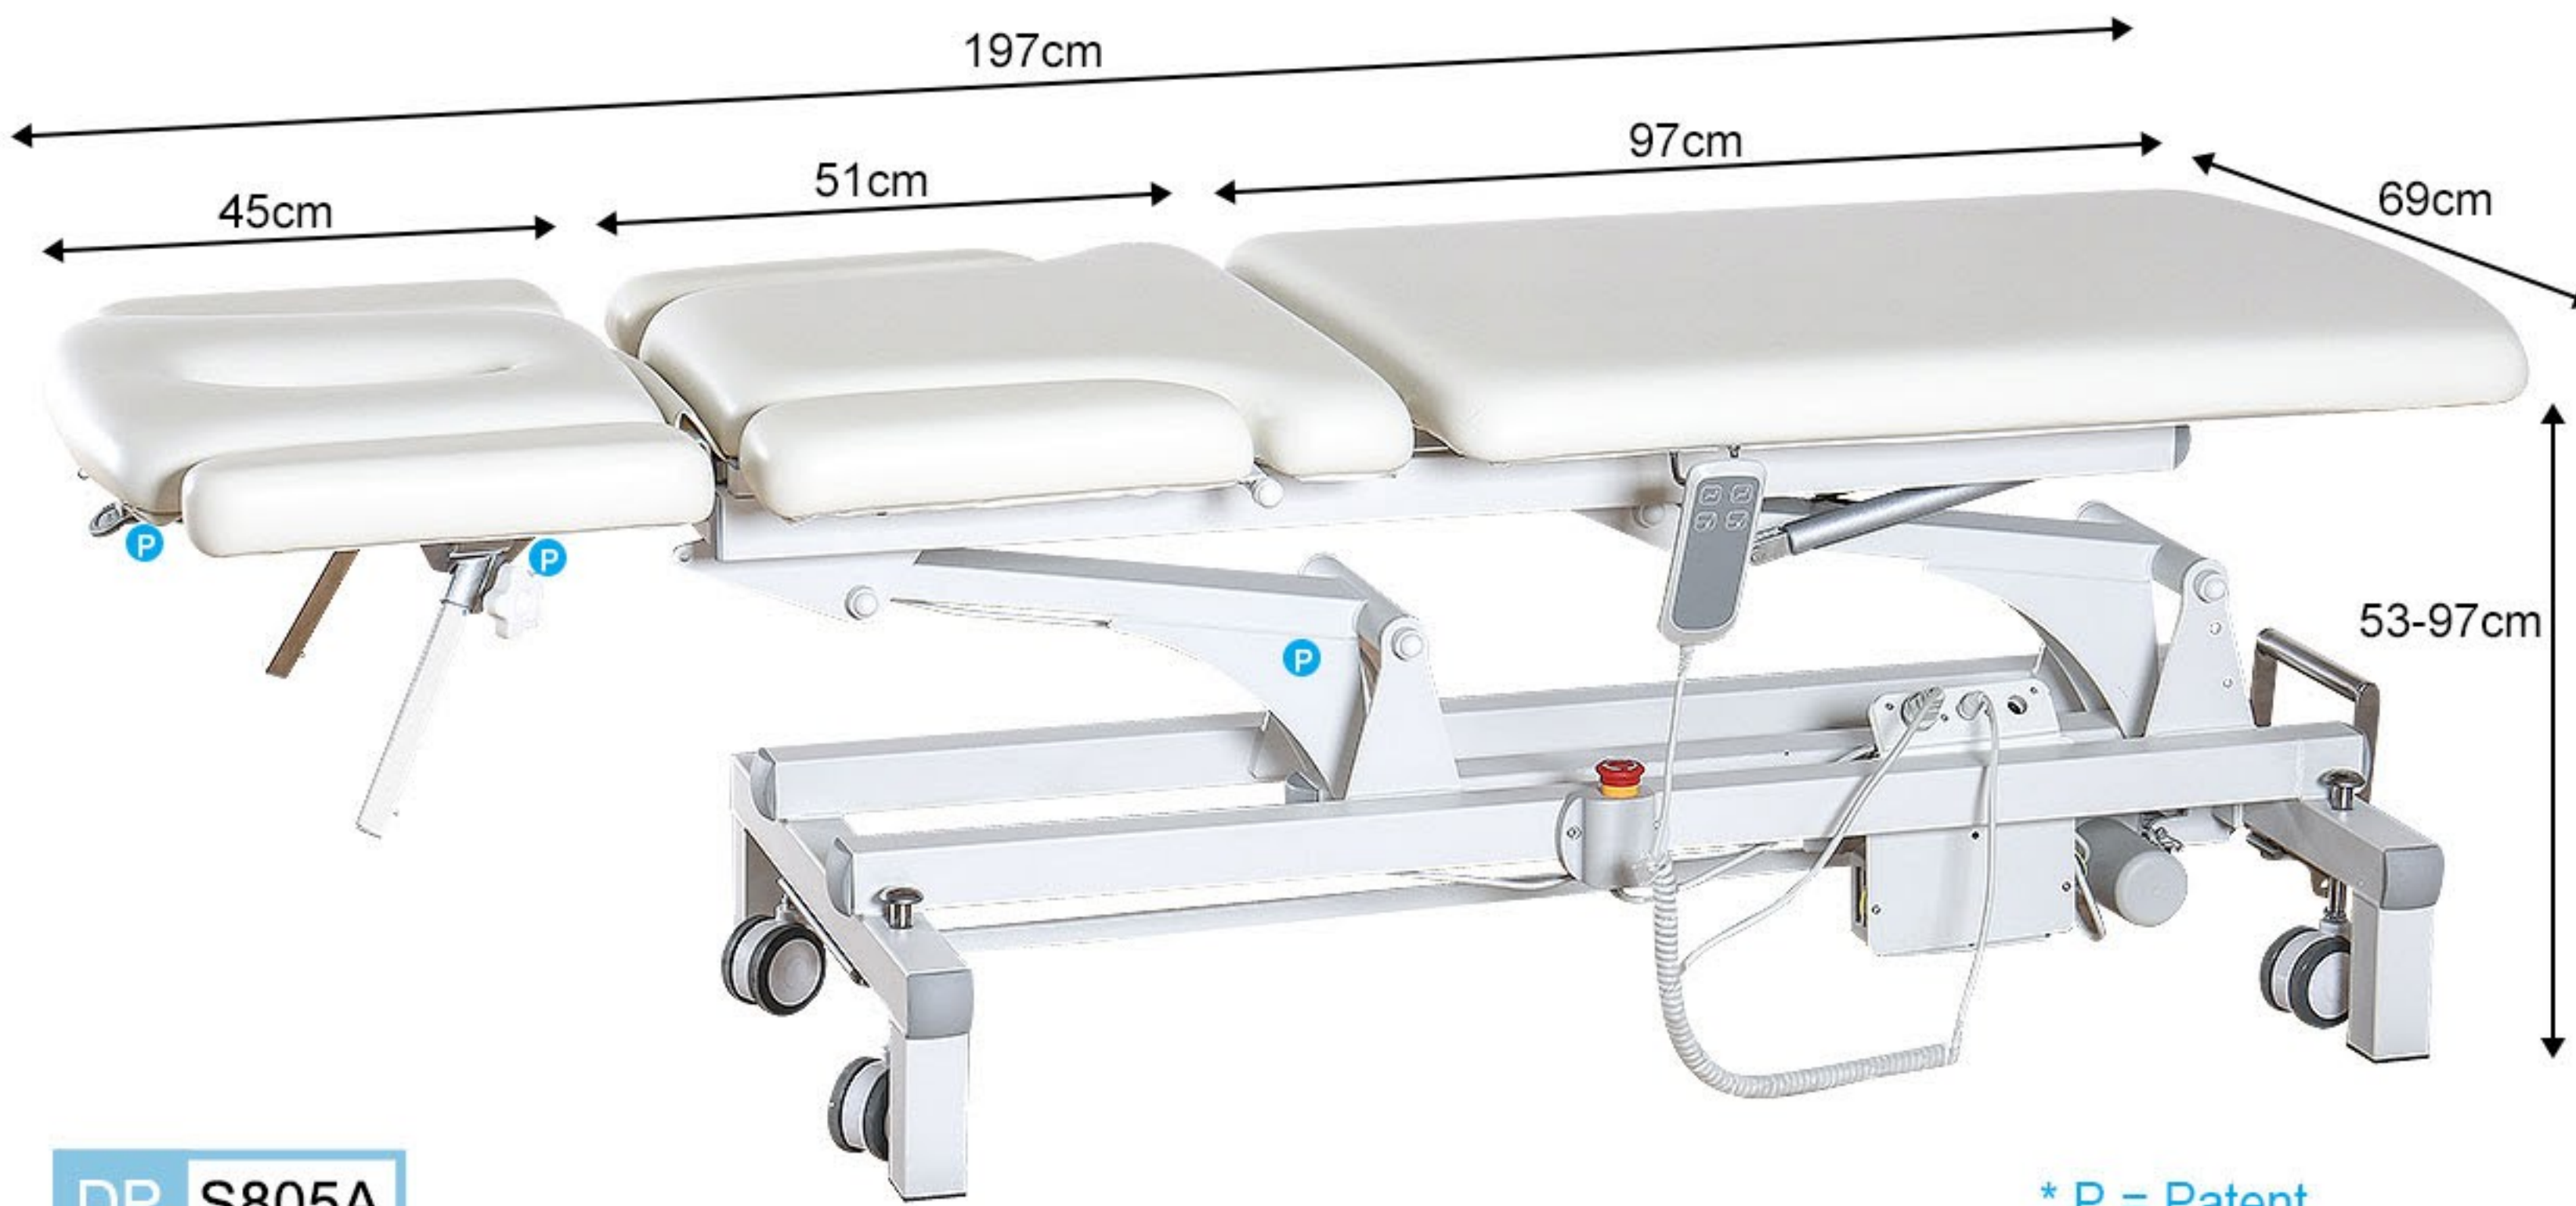

PU armrest can be
rotated 180° upwards

Detachable small-thin base,
easy to operate and moving

Fully upholstered
for pillow hole

Plastic cover hole for armrest

Acrylic base
easy to clean and disassemble

Massage Table
DP-8230

ONE MOTOR CONTROL

* P = Patent

Treatment Table S8 SERIES

Multi-angle adjustment
Max load 150 KG

TWO MOTORS CONTROL

Overall tilt

Overall lift

DP S805A

* P = Patent

Treatment Table
DP-8273

TWO MOTORS CONTROL

Examination Table
DP-8530

FOUR MOTORS CONTROL

Tattoo Chair
DP-3603

MULTI-ANGLE ADJUSTMENT

Portable Massage Chair
DP-5900

MULTI-ANGLE ADJUSTMENT

Telescopic: 7cm
Upward angle: 0-130°

Upward angle: 45°
Move downward: 0-11cm

Upward angle: 15°
Down angle: 75°

Telescopic: 0-10cm
Down angle: 25°

Robot welded metal frame
Maximum load capacity 150 kg