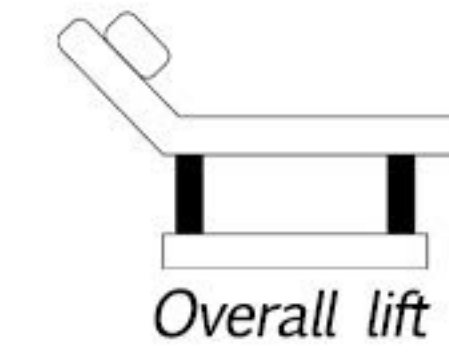

PU armrest can be
rotated 180° upwards

Detachable small-thin base,
easy to operate and moving

Fully upholstered
for pillow hole

Plastic cover hole for armrest

Acrylic base
easy to clean and disassemble

Massage Table
DP-8230

ONE MOTOR CONTROL

* P = Patent

Treatment Table S8 SERIES

Multi-angle adjustment
Max load 150 KG

TWO MOTORS CONTROL

Overall tilt

Overall lift

DP S805A

* P = Patent

Treatment Table
DP-8273

TWO MOTORS CONTROL

Examination Table
DP-8530

FOUR MOTORS CONTROL

Tattoo Chair
DP-3603

MULTI-ANGLE ADJUSTMENT

Portable Massage Chair
DP-5900