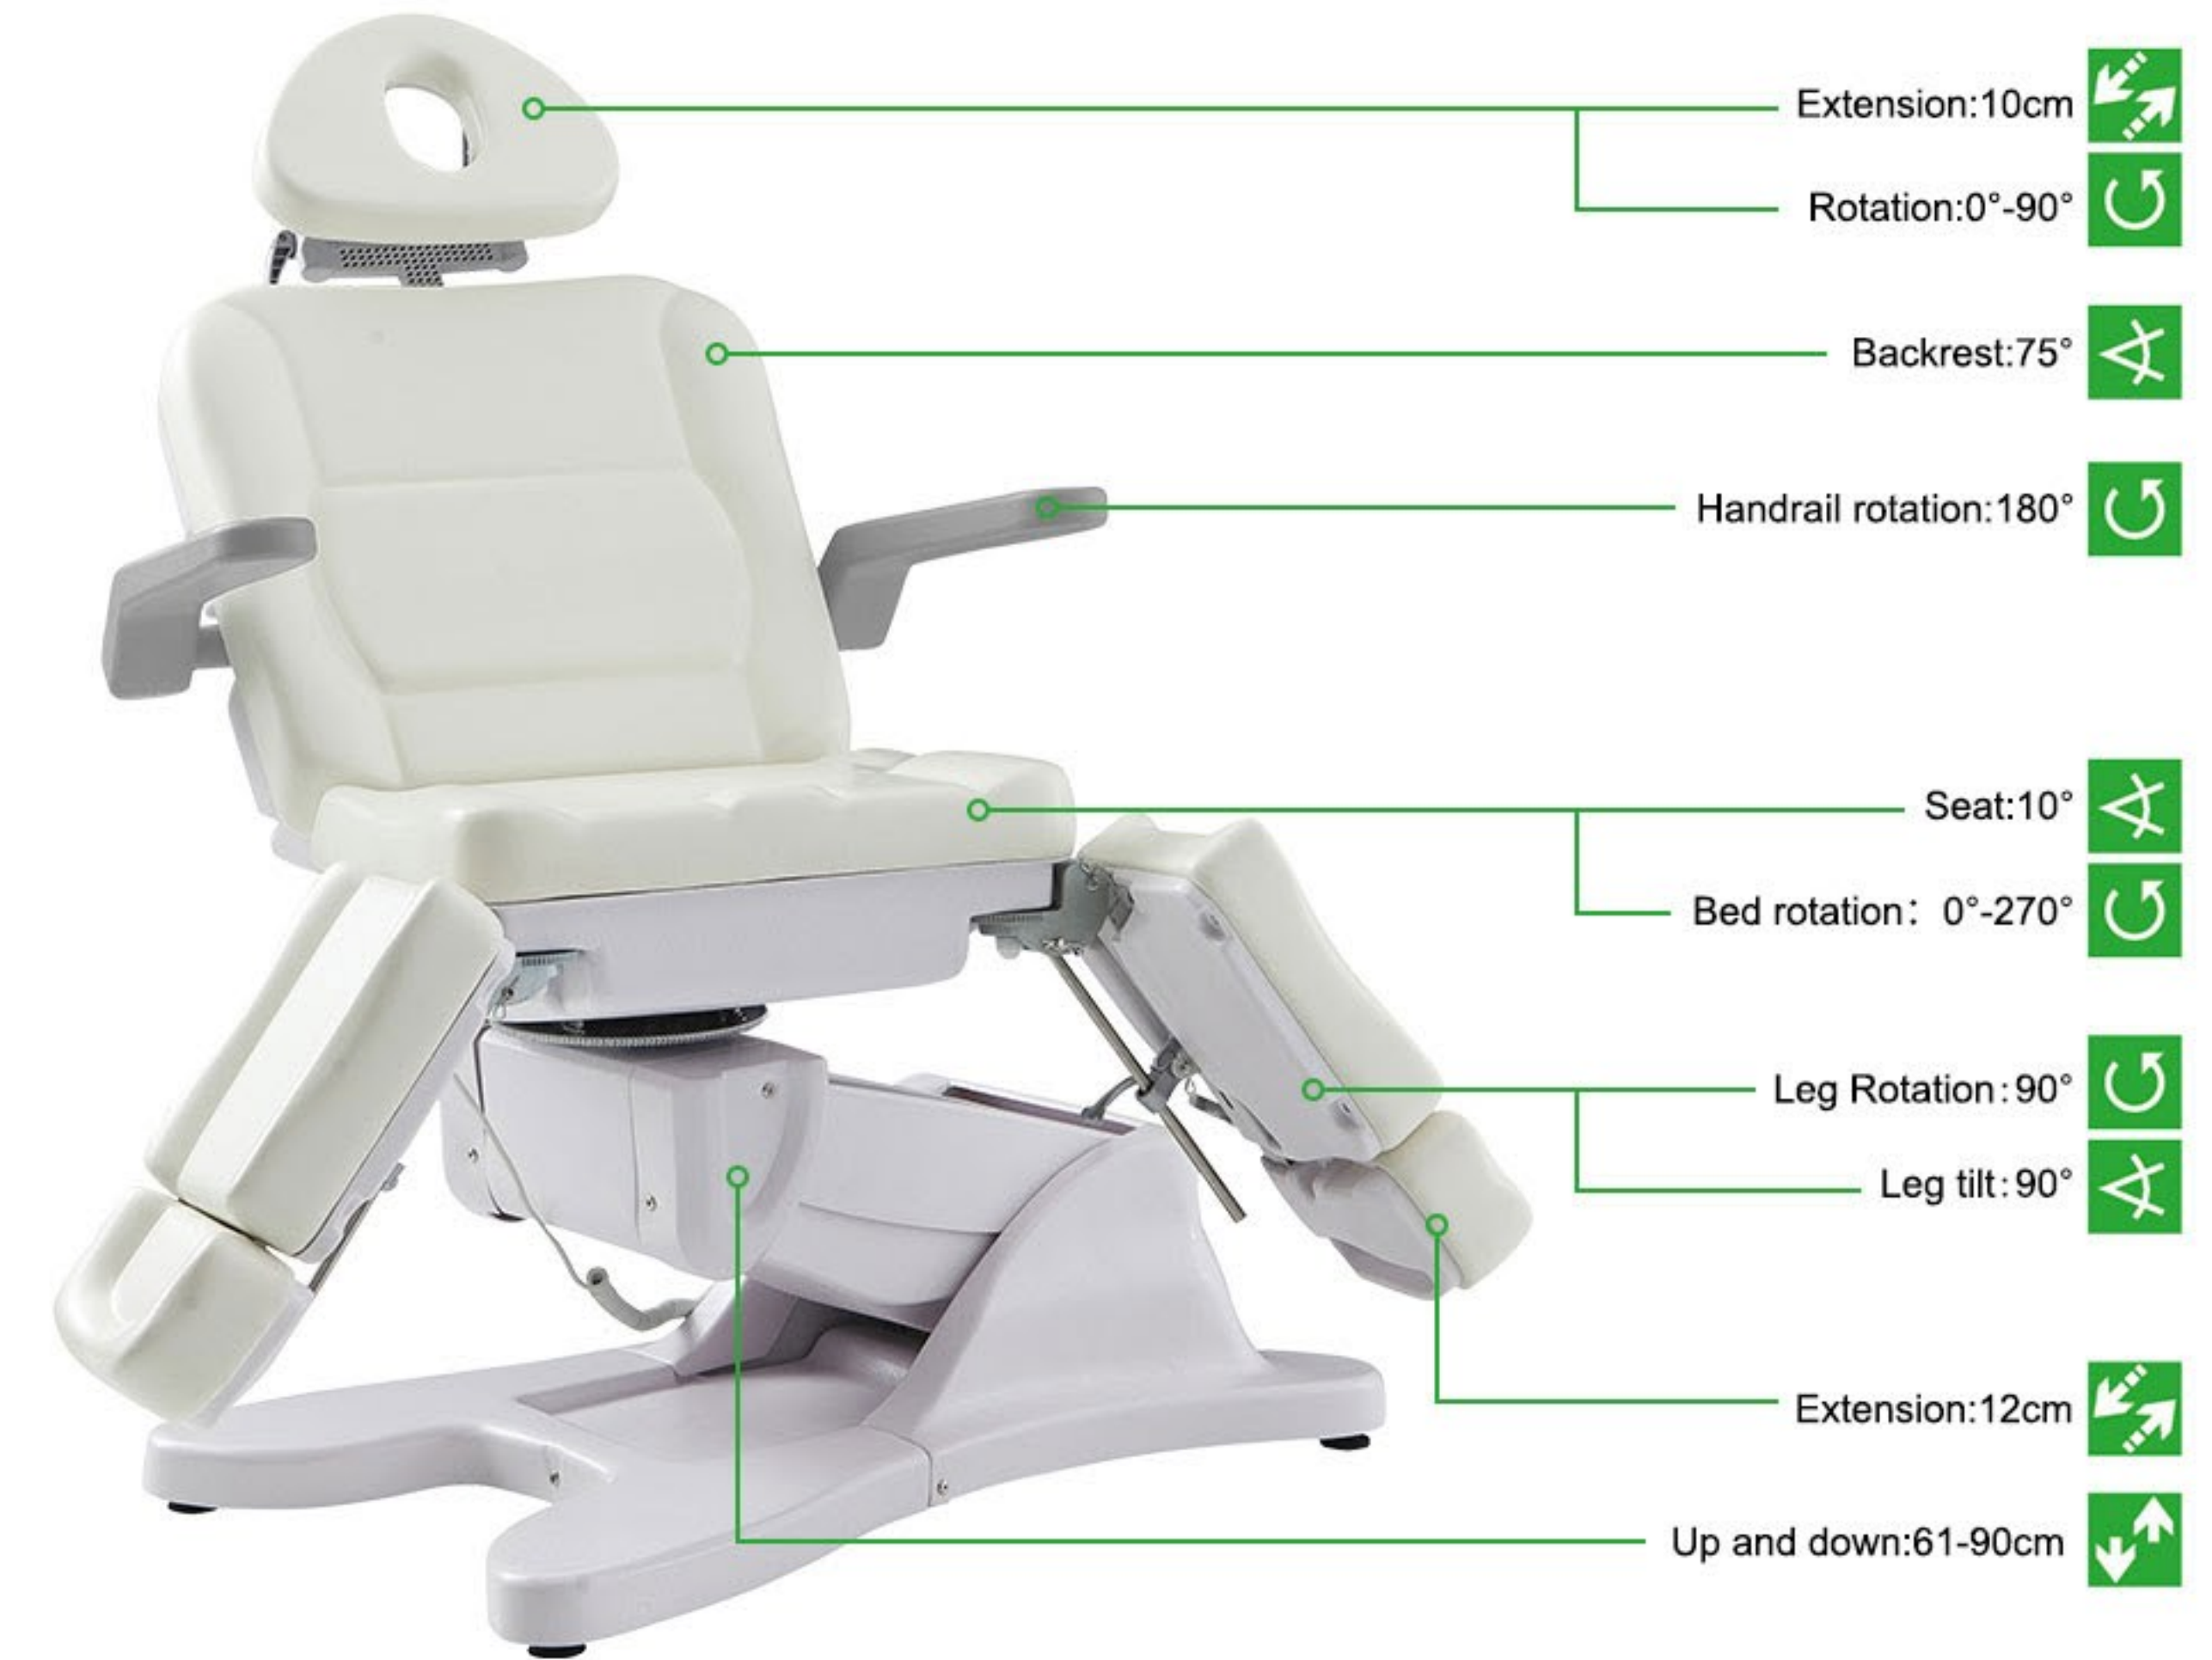

G901A (three motors)

G902A (three motors)

G903A (four motors)

G904A (four motors)

G905A (four motors)

G906A (four motors)

Electric beauty bed G9 SERIES

Multi-angle adjustment
Max load 150 KG

THREE MOTORS CONTROL

Overall tilt

Backrest adjustment

Overall lift

* P = Patent

Pillow angle can be reversed raised and lowered

PU armrest rotation 180° upwards

CE approved motor 5 year warranty

Acylic cover easy to clean and disassemble

Bed rotation 270° with locking function

Electric beauty bed
Z6 SERIES

THREE MOTORS CONTROL

Overall tilt

Backrest adjustment

Overall lift

* P = Patent

PU armrest can be
rotated 180° upwards

Detachable small-thin base,
easy to operate and moving

Fully upholstered
for pillow hole

Plastic cover hole for armrest

Acrylic base
easy to clean and disassemble

Massage Table
DP-8230