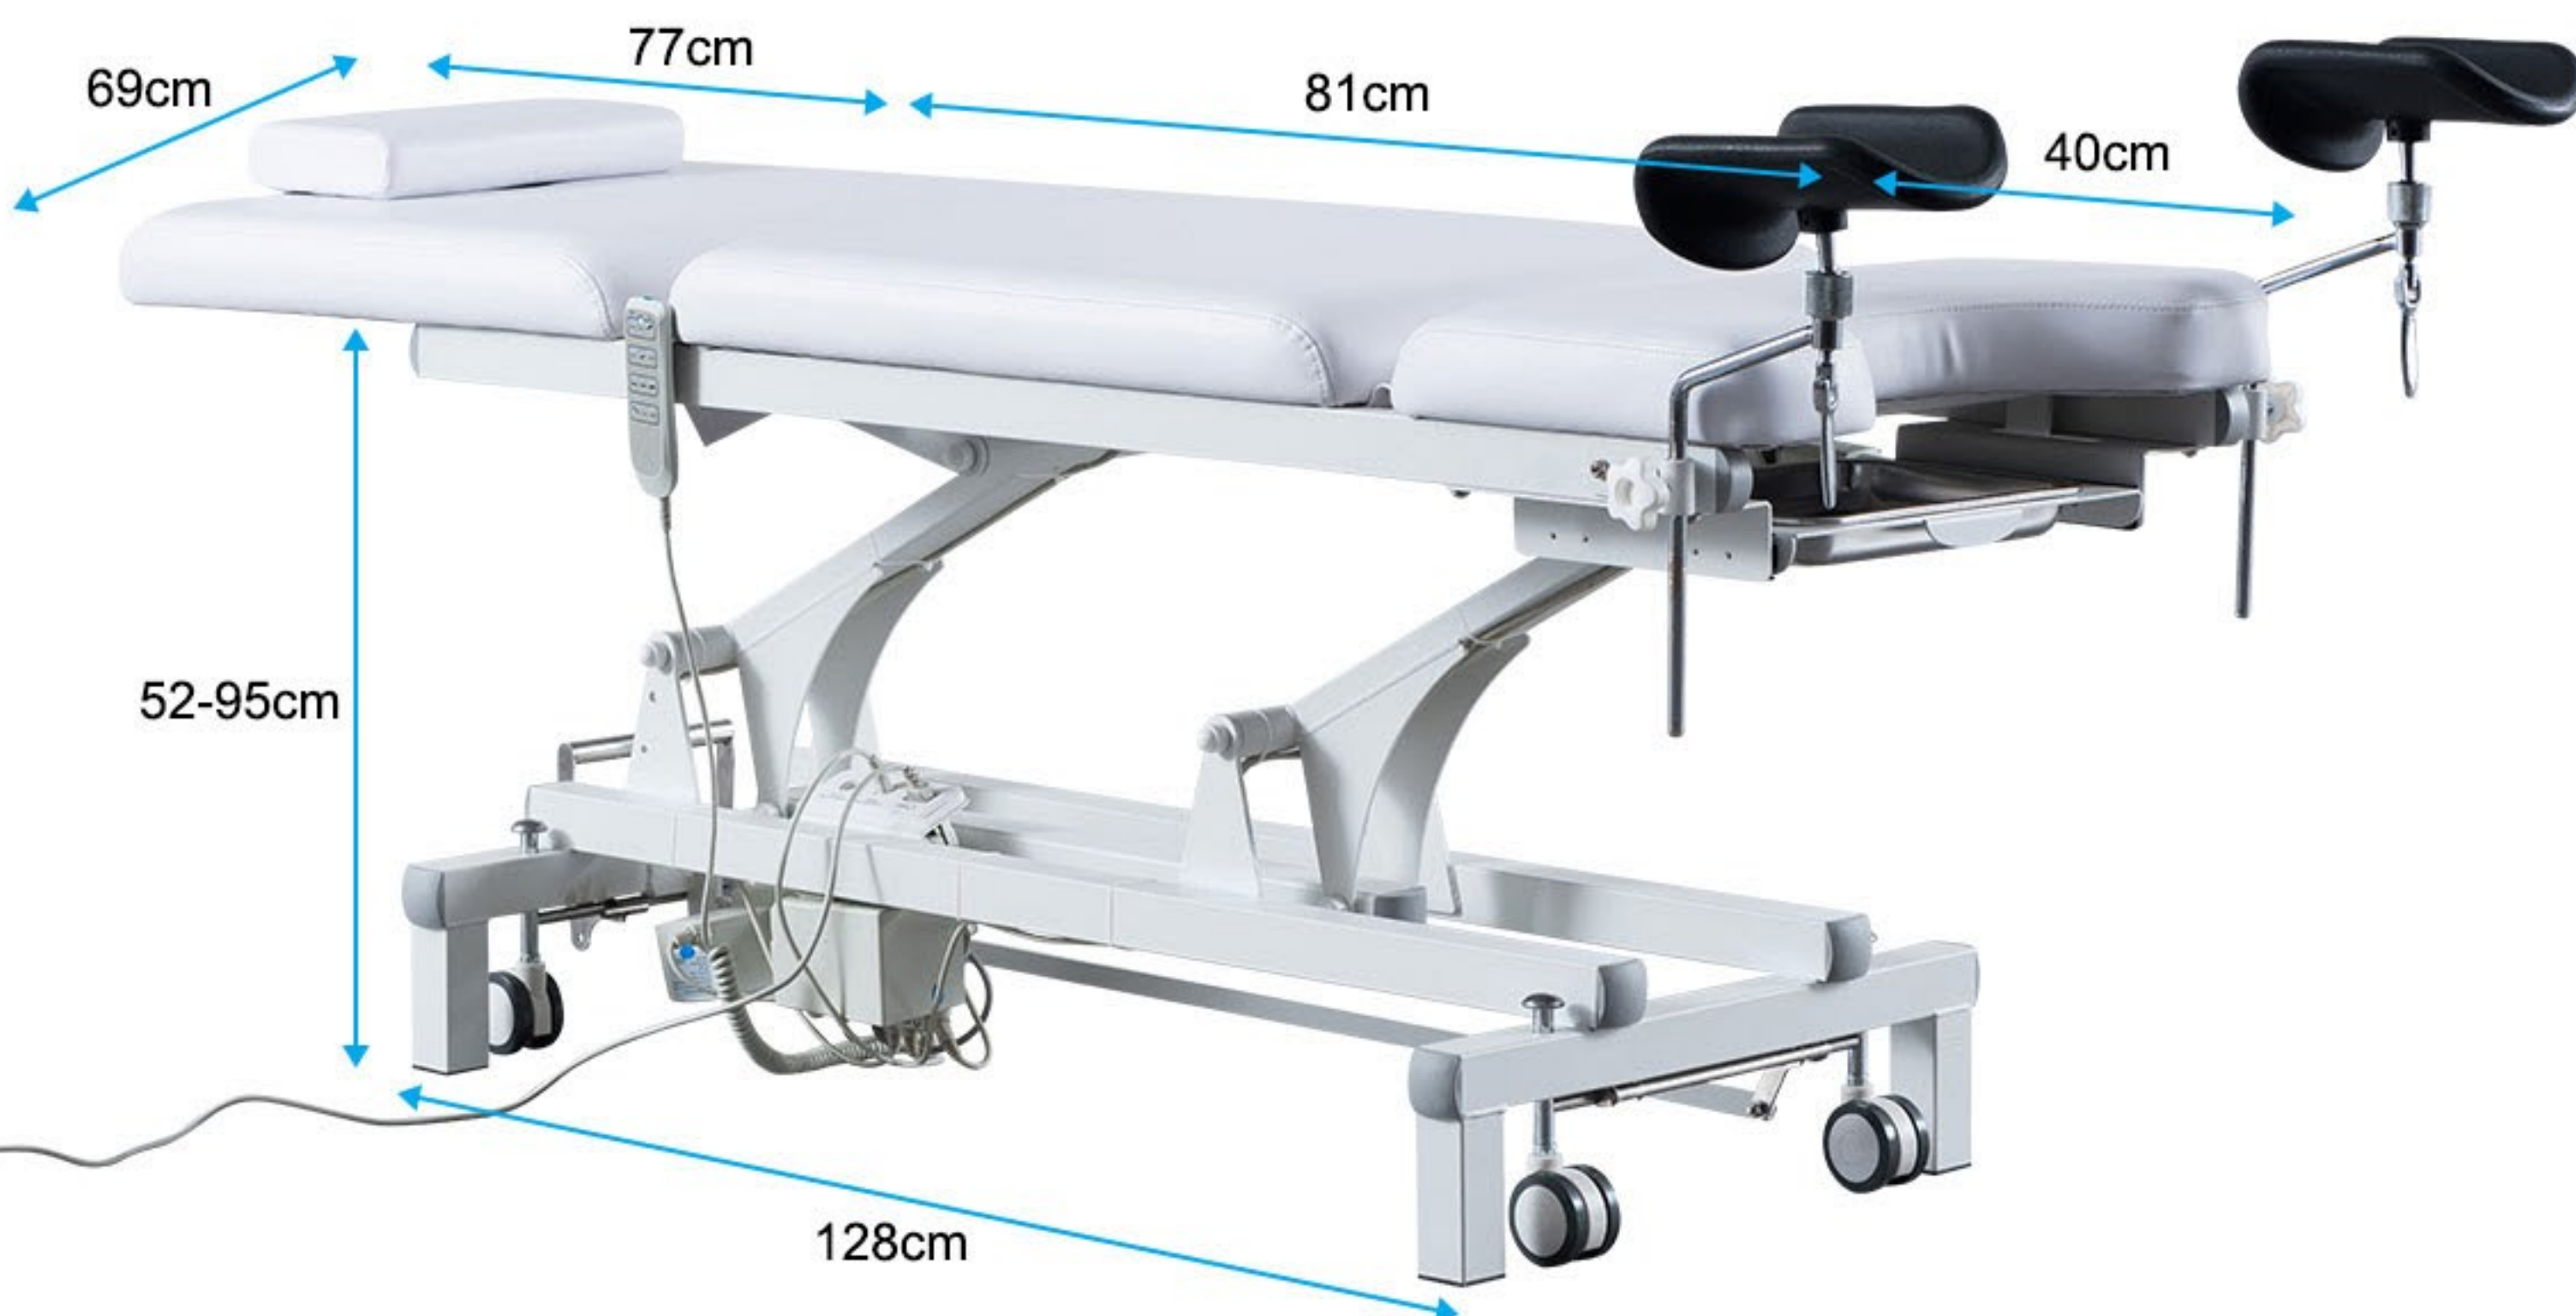

PU armrest can be
rotated 180° upwards

Detachable small-thin base,
easy to operate and moving

Fully upholstered
for pillow hole

Plastic cover hole for armrest

Acrylic base
easy to clean and disassemble

Massage Table
DP-8230

ONE MOTOR CONTROL

* P = Patent

Treatment Table S8 SERIES

Multi-angle adjustment
Max load 150 KG

TWO MOTORS CONTROL

Overall tilt

Overall lift

DP S805A

* P = Patent

Treatment Table
DP-8273

TWO MOTORS CONTROL

Examination Table
DP-8530

FOUR MOTORS CONTROL

Tattoo Chair
DP-3603

MULTI-ANGLE ADJUSTMENT

Portable Massage Chair
DP-5900

MULTI-ANGLE ADJUSTMENT

Telescopic: 7cm
Upward angle: 0-130°

Upward angle: 45°
Move downward: 0-11cm

Upward angle: 15°
Down angle: 75°

Telescopic: 0-10cm
Down angle: 25°

Robot welded metal frame
Maximum load capacity 150 kg