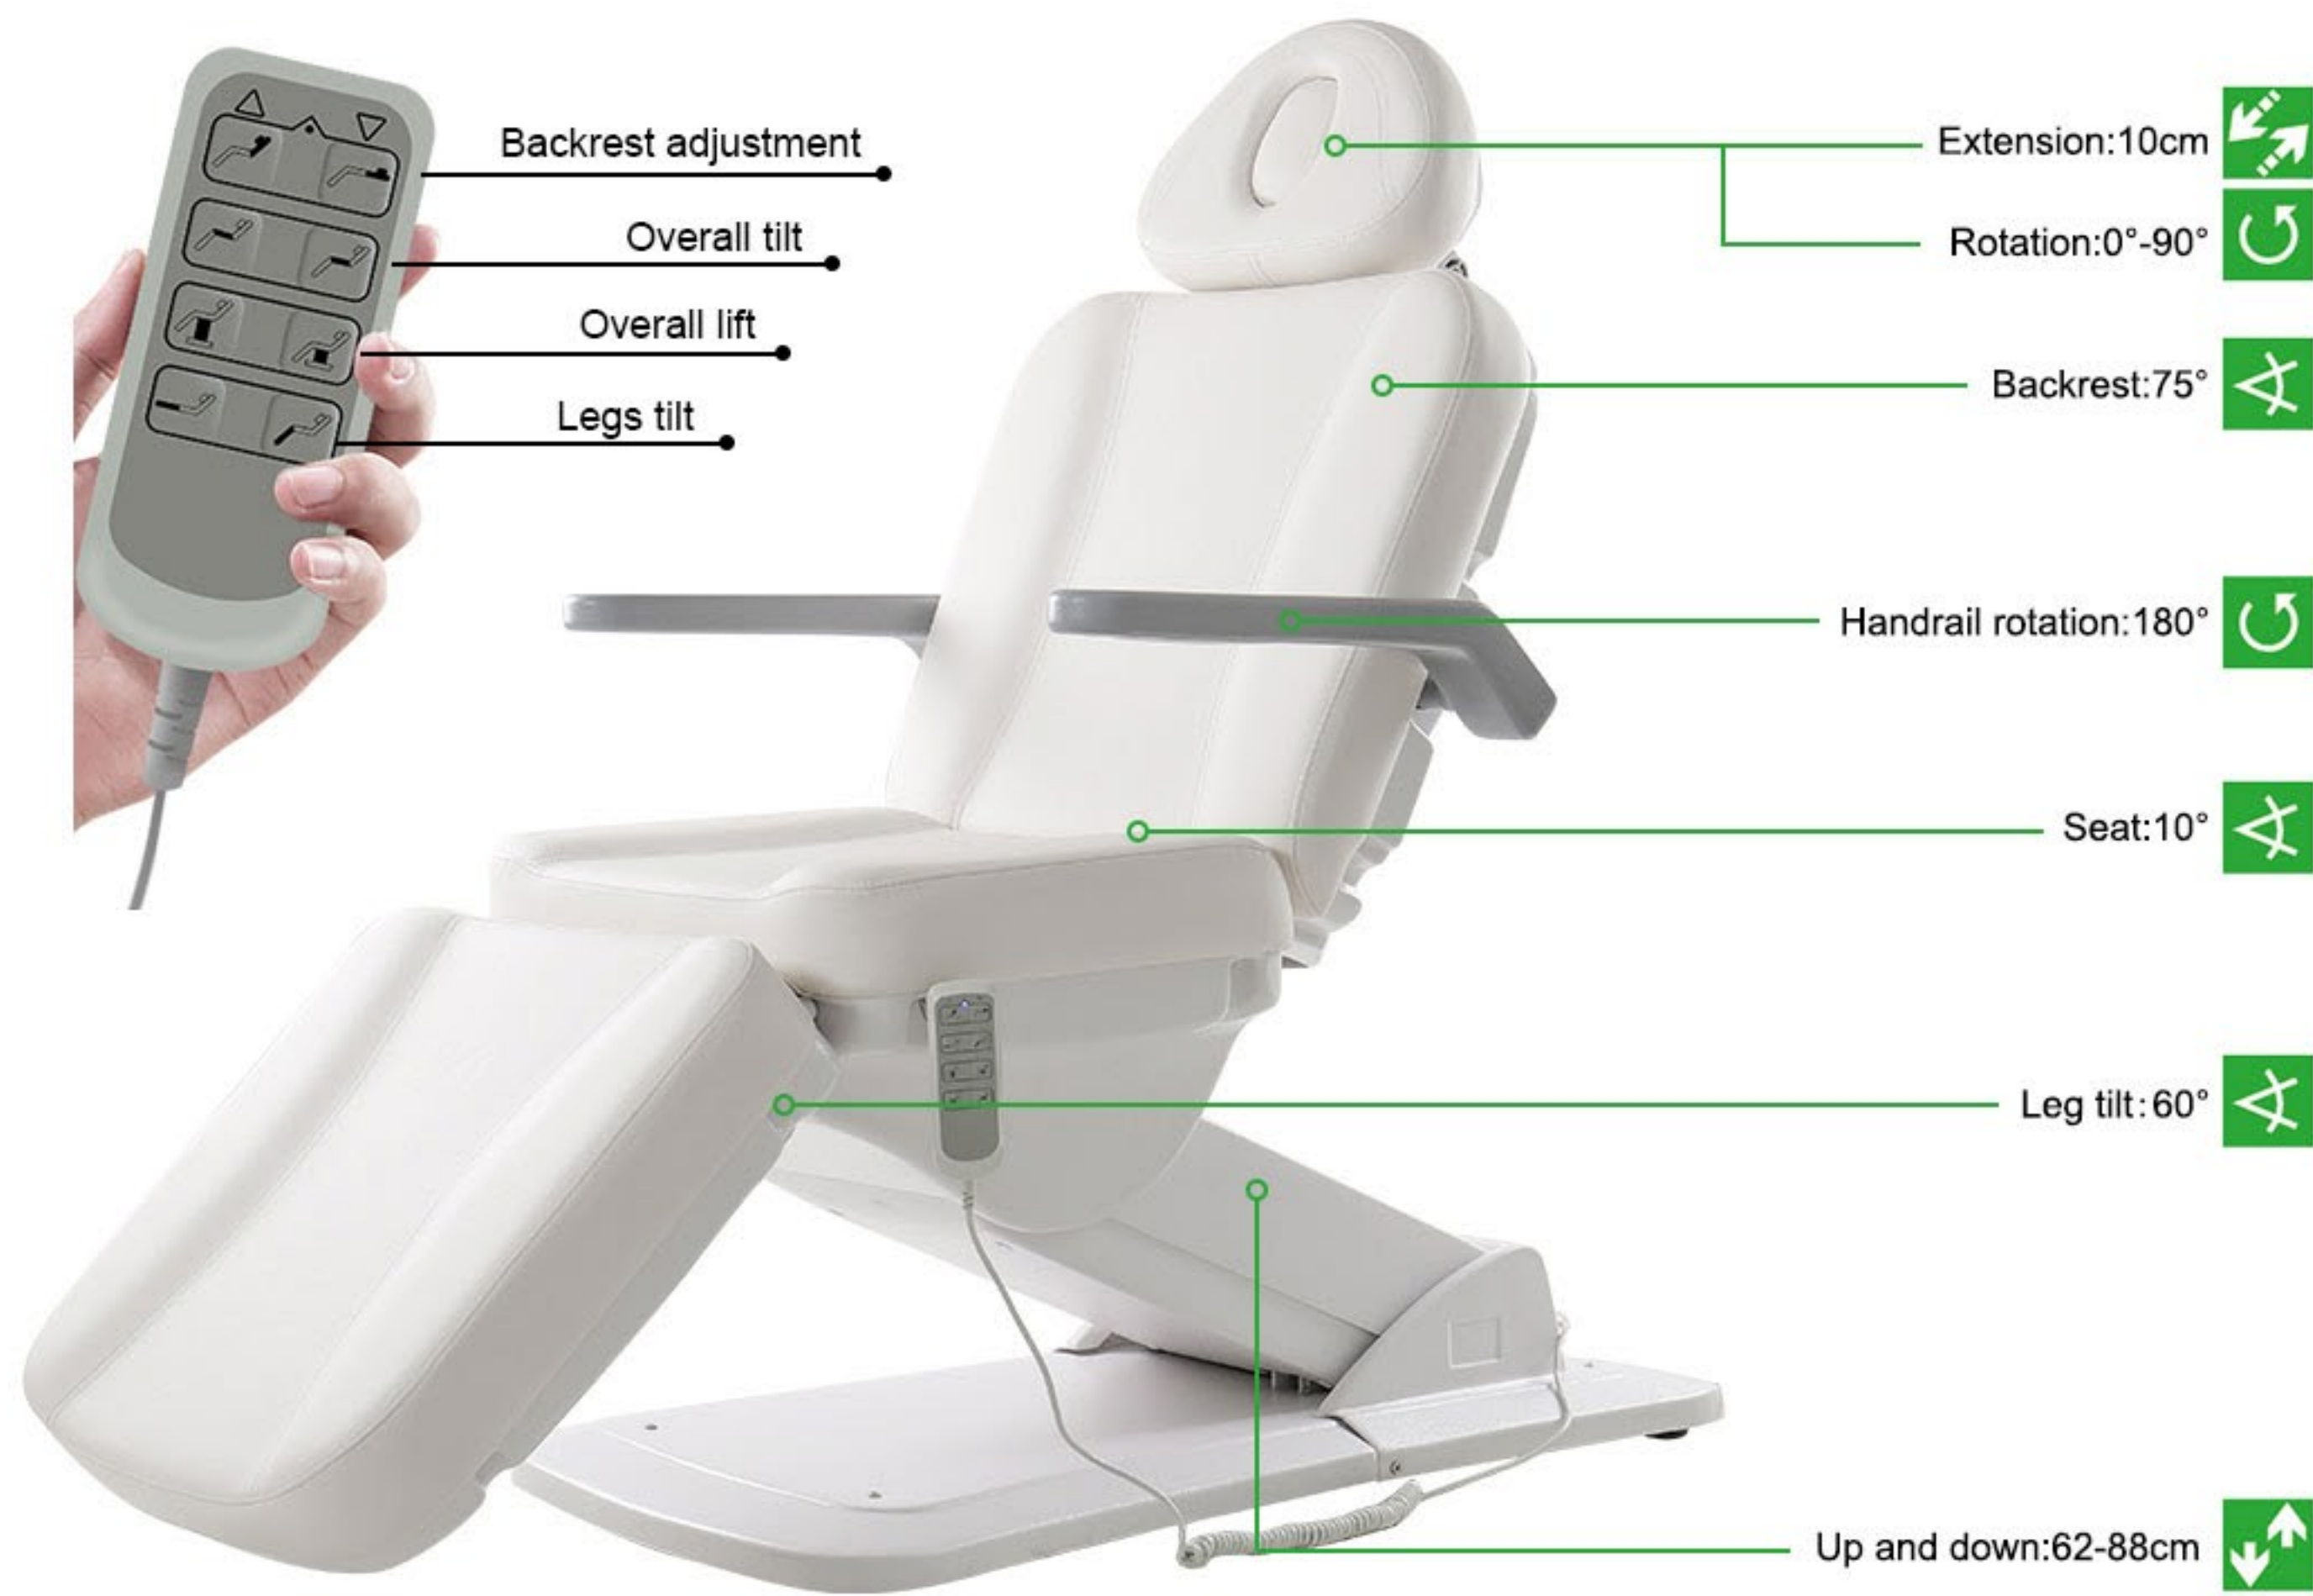

THREE MOTORS CONTROL

Overall tilt

Backrest adjustment

Overall lift

* P = Patent

Pillow angle can be reversed raised and lowered

PU armrest rotation 180° upwards

CE approved motor 5 year warranty

Acylic cover easy to clean and disassemble

Bed rotation 270° with locking function

Electric beauty bed
Z6 SERIES

THREE MOTORS CONTROL

Overall tilt

Backrest adjustment

Overall lift

* P = Patent

FOUR MOTORS CONTROL

DP-8394

* P = Patent

Acrylic cover
easy to clean and disassemble

THREE MOTORS CONTROL

DP-8294

All PU leather cover

Headrest can be adjusted
upwards and extended

PU armrest can be
rotated 180° upwards

Detachable small-thin base,
easy to operate and moving

Fully upholstered
for pillow hole

Plastic cover hole for armrest

Acrylic base
easy to clean and disassemble

Massage Table
DP-8230