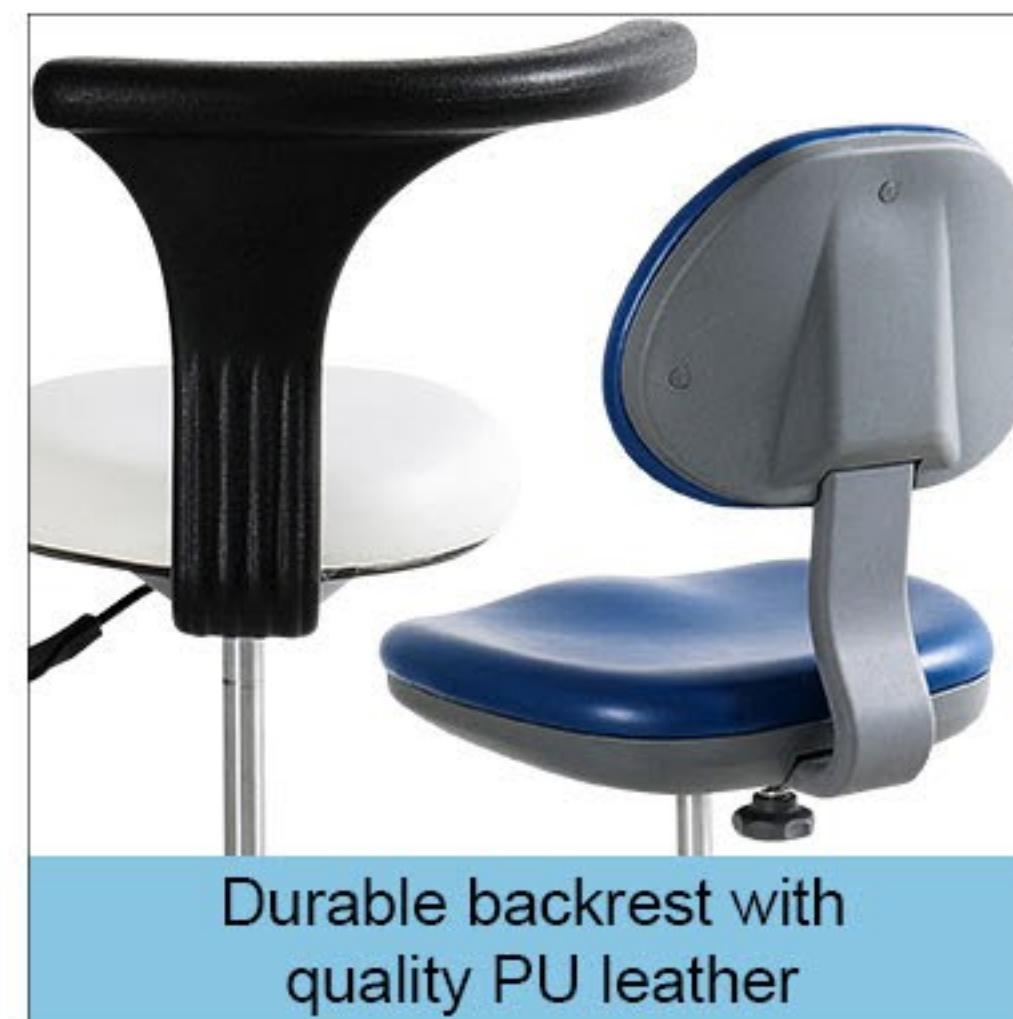

Iron foot control+Aluminum base
(YB08+YB06)

Iron base
(YB07)

Iron foot control+Iron base
(YB08+YB07)

Water and oil proof PU leather

Molded foam with high density

Durable backrest with
quality PU leather

Steady & durable base with
PU leather to prevent rupture