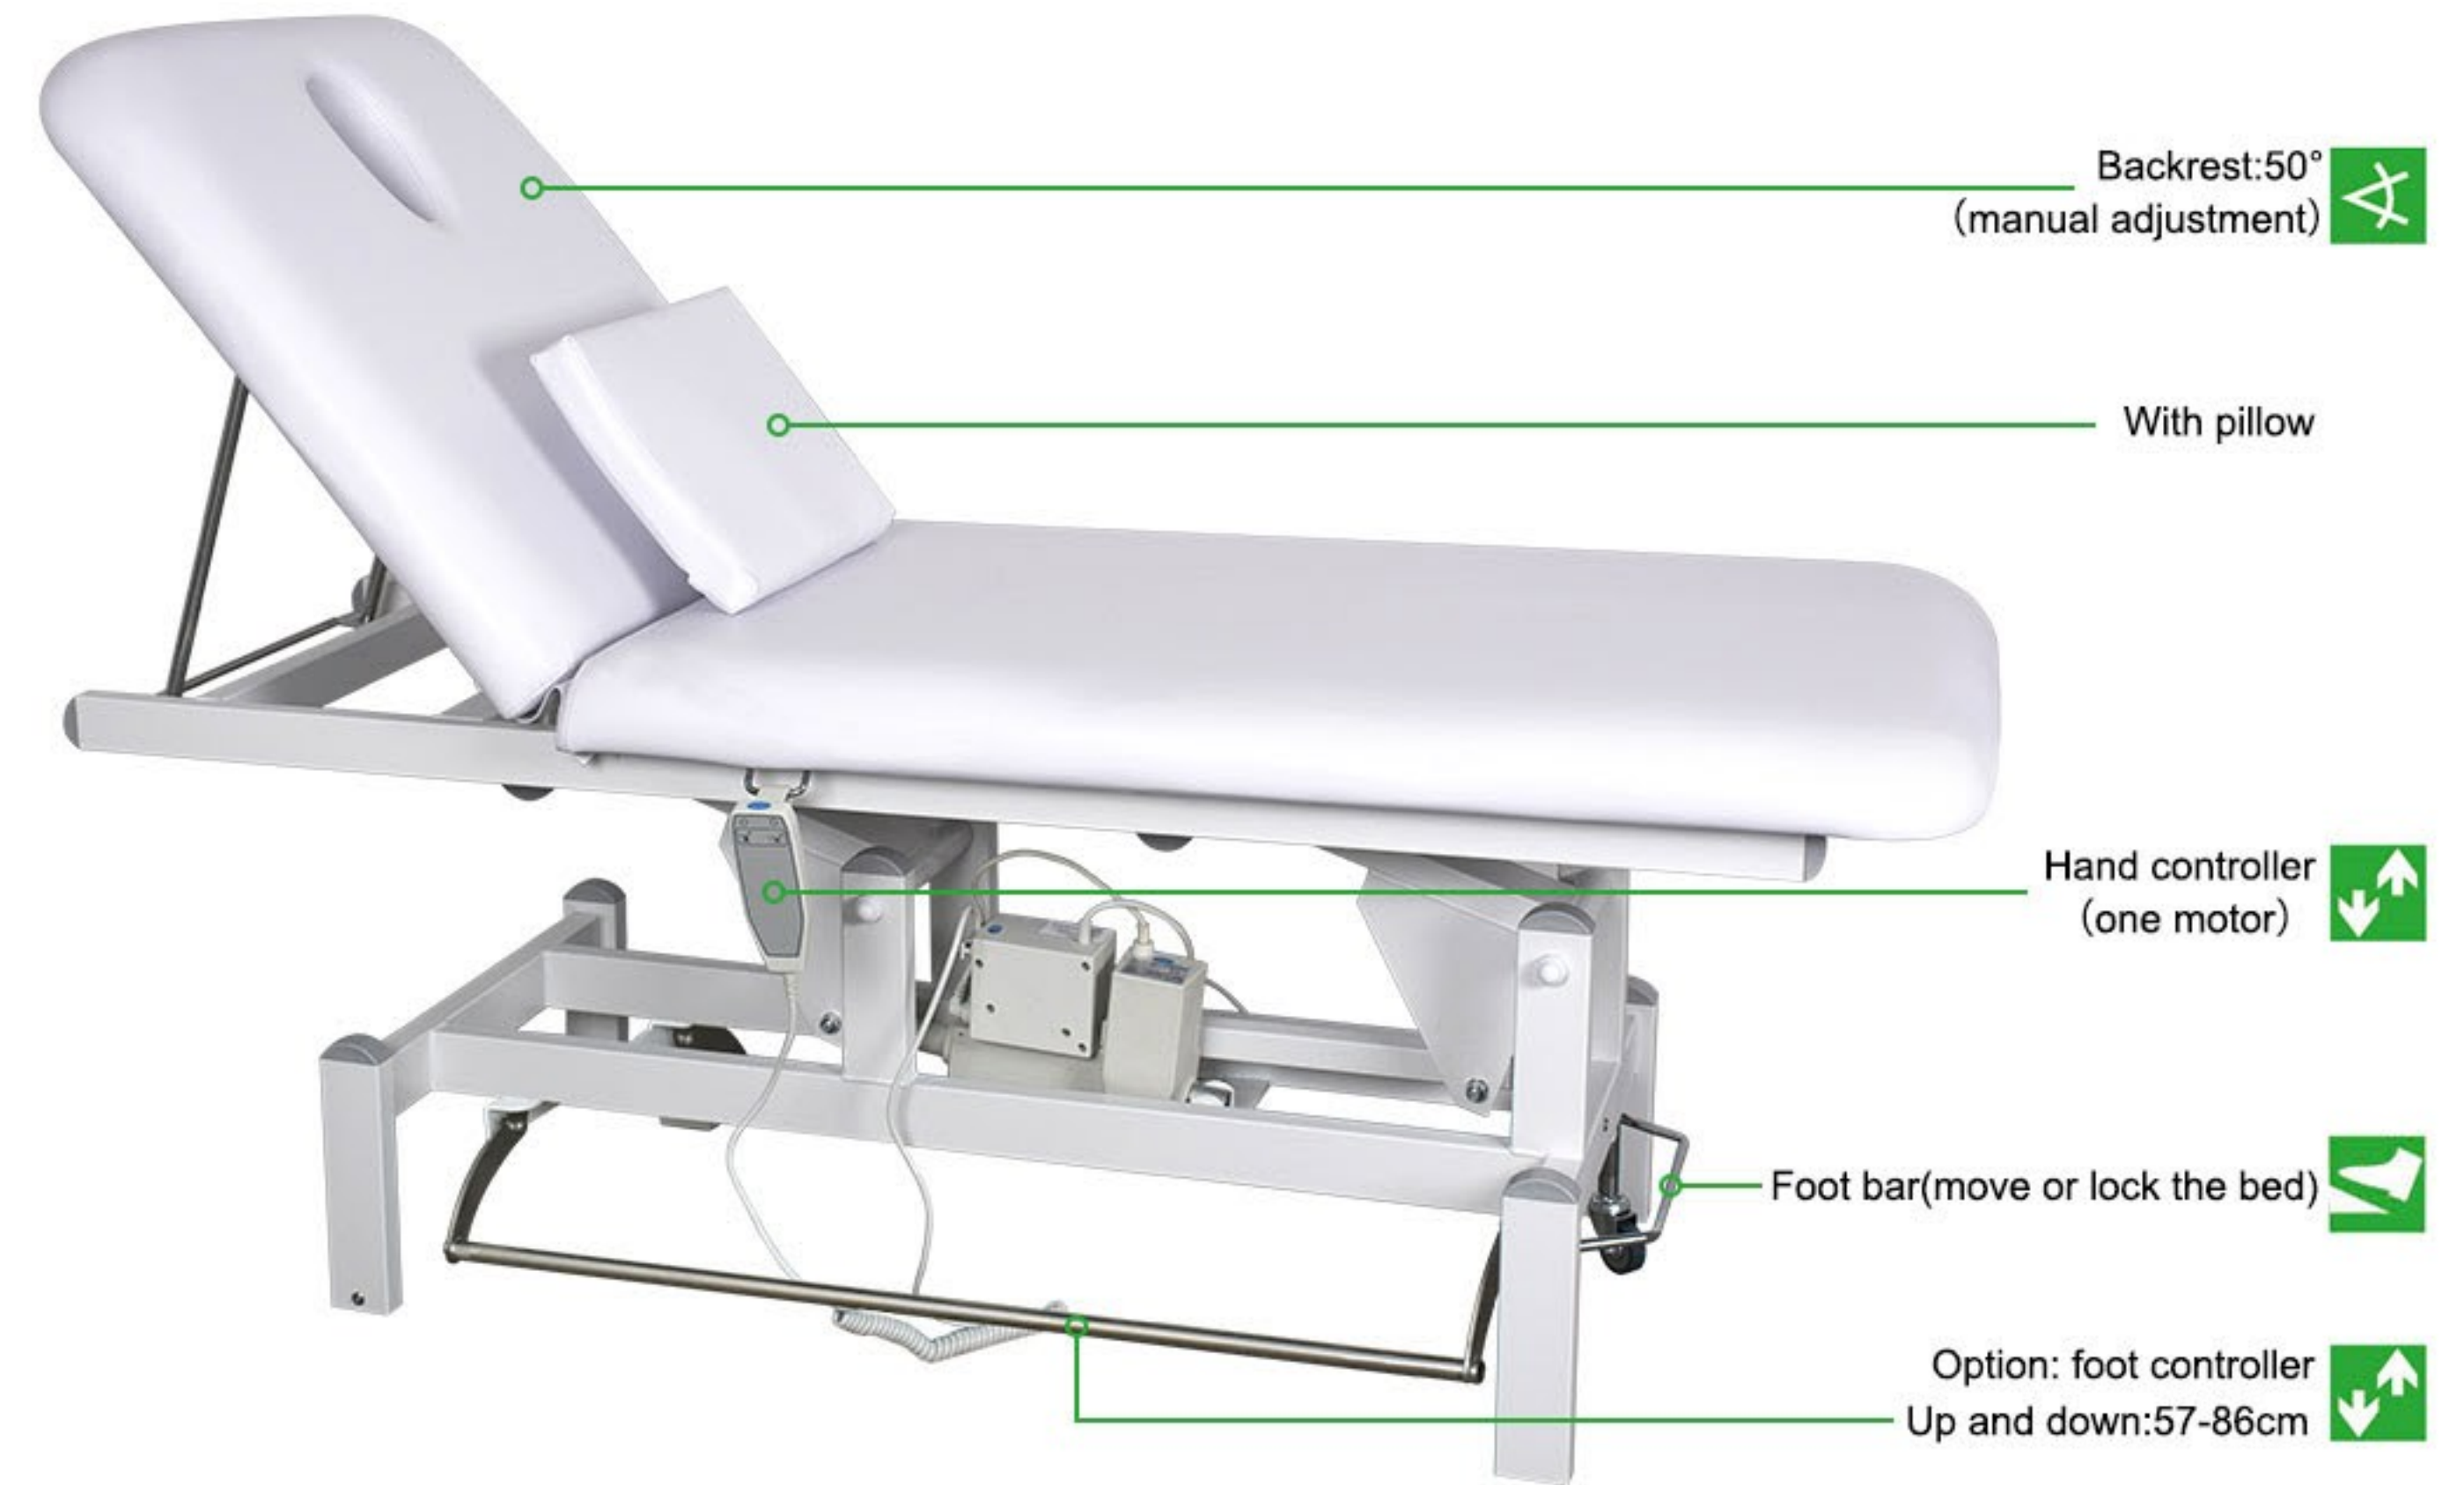

Acylic cover easy to clean and disassemble

Bed rotation 270° with locking function

Electric beauty bed
Z6 SERIES

THREE MOTORS CONTROL

Overall tilt

Backrest adjustment

Overall lift

* P = Patent

PU armrest can be
rotated 180° upwards

Detachable small-thin base,
easy to operate and moving

Fully upholstered
for pillow hole

Plastic cover hole for armrest

Acrylic base
easy to clean and disassemble

Massage Table
DP-8230

ONE MOTOR CONTROL

* P = Patent

Treatment Table S8 SERIES

Multi-angle adjustment
Max load 150 KG

TWO MOTORS CONTROL

Overall tilt

Overall lift

DP S805A

MULTI-ANGLE ADJUSTMENT

Telescopic: 7cm
Upward angle: 0-130°

Upward angle: 45°
Move downward: 0-11cm

Upward angle: 15°
Down angle: 75°

Telescopic: 0-10cm
Down angle: 25°

Robot welded metal frame
Maximum load capacity 150 kg