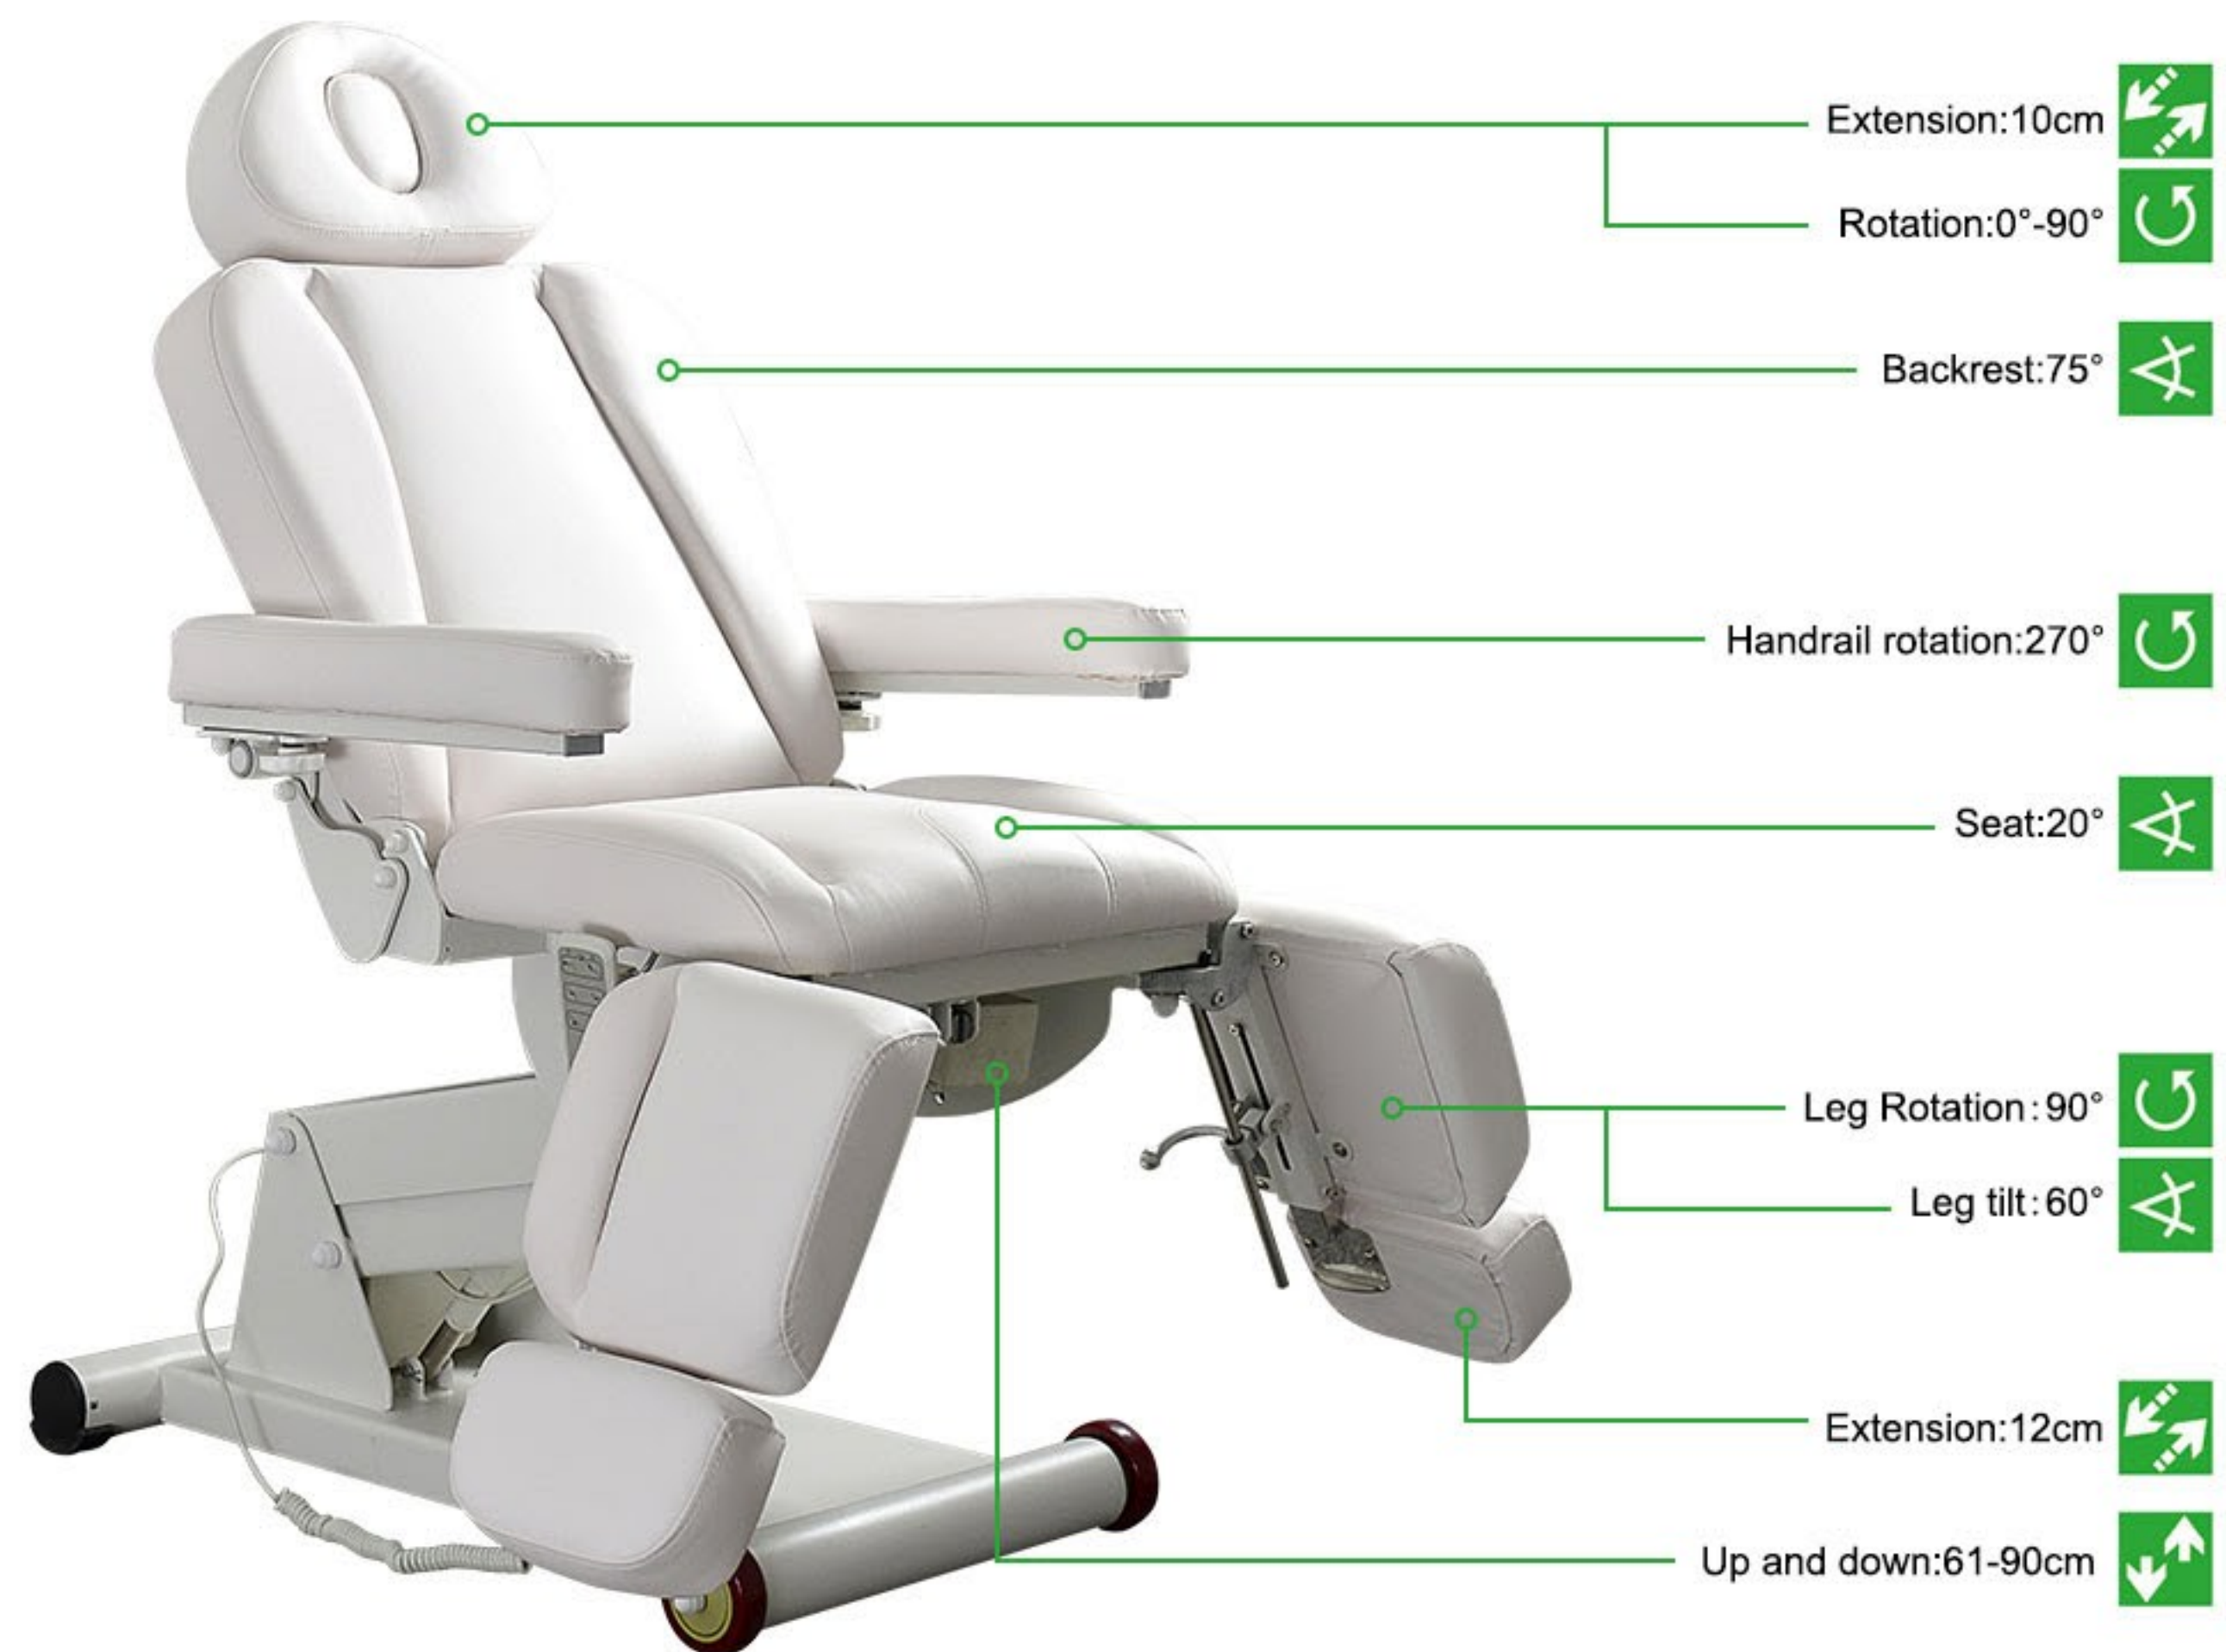

THREE MOTORS CONTROL

Overall tilt

Backrest adjustment

Overall lift

* P = Patent

Pillow angle can be reversed raised and lowered

PU armrest rotation 180° upwards

CE approved motor 5 year warranty

Acylic cover easy to clean and disassemble

Bed rotation 270° with locking function

Electric beauty bed
Z6 SERIES

THREE MOTORS CONTROL

Overall tilt

Backrest adjustment

Overall lift

* P = Patent

FOUR MOTORS CONTROL

DP-8394

* P = Patent

Acrylic cover
easy to clean and disassemble

THREE MOTORS CONTROL

DP-8294

All PU leather cover

Headrest can be adjusted
upwards and extended

PU armrest can be
rotated 180° upwards

Detachable small-thin base,
easy to operate and moving

Fully upholstered
for pillow hole

Plastic cover hole for armrest

Acrylic base
easy to clean and disassemble

Massage Table
DP-8230