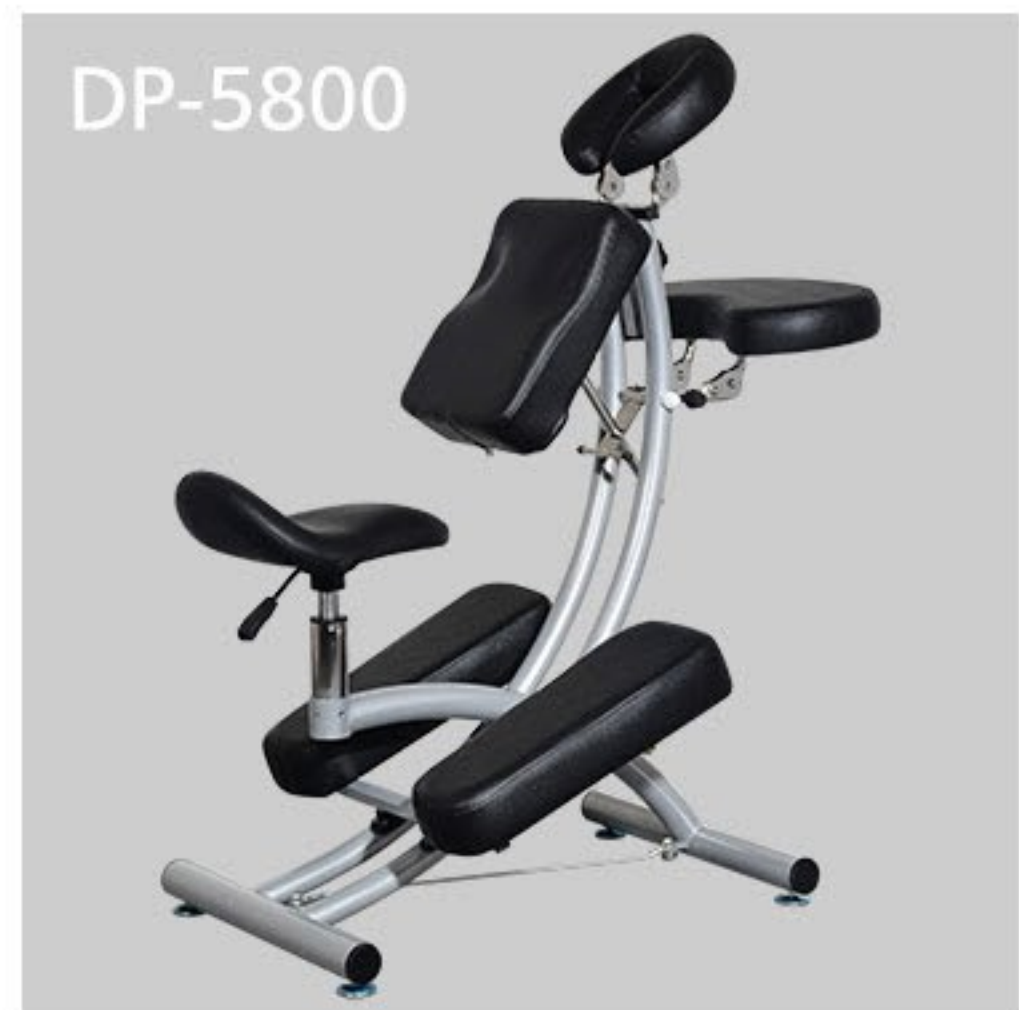

PU armrest can be
rotated 180° upwards

Detachable small-thin base,
easy to operate and moving

Fully upholstered
for pillow hole

Plastic cover hole for armrest

Acrylic base
easy to clean and disassemble

Massage Table
DP-8230

* P = Patent

Treatment Table
DP-8273

TWO MOTORS CONTROL

Examination Table
DP-8530

FOUR MOTORS CONTROL

Tattoo Chair
DP-3603

MULTI-ANGLE ADJUSTMENT

Portable Massage Chair
DP-5900

MULTI-ANGLE ADJUSTMENT

Telescopic: 7cm
Upward angle: 0-130°

Upward angle: 45°
Move downward: 0-11cm

Upward angle: 15°
Down angle: 75°

Telescopic: 0-10cm
Down angle: 25°

Robot welded metal frame
Maximum load capacity 150 kg