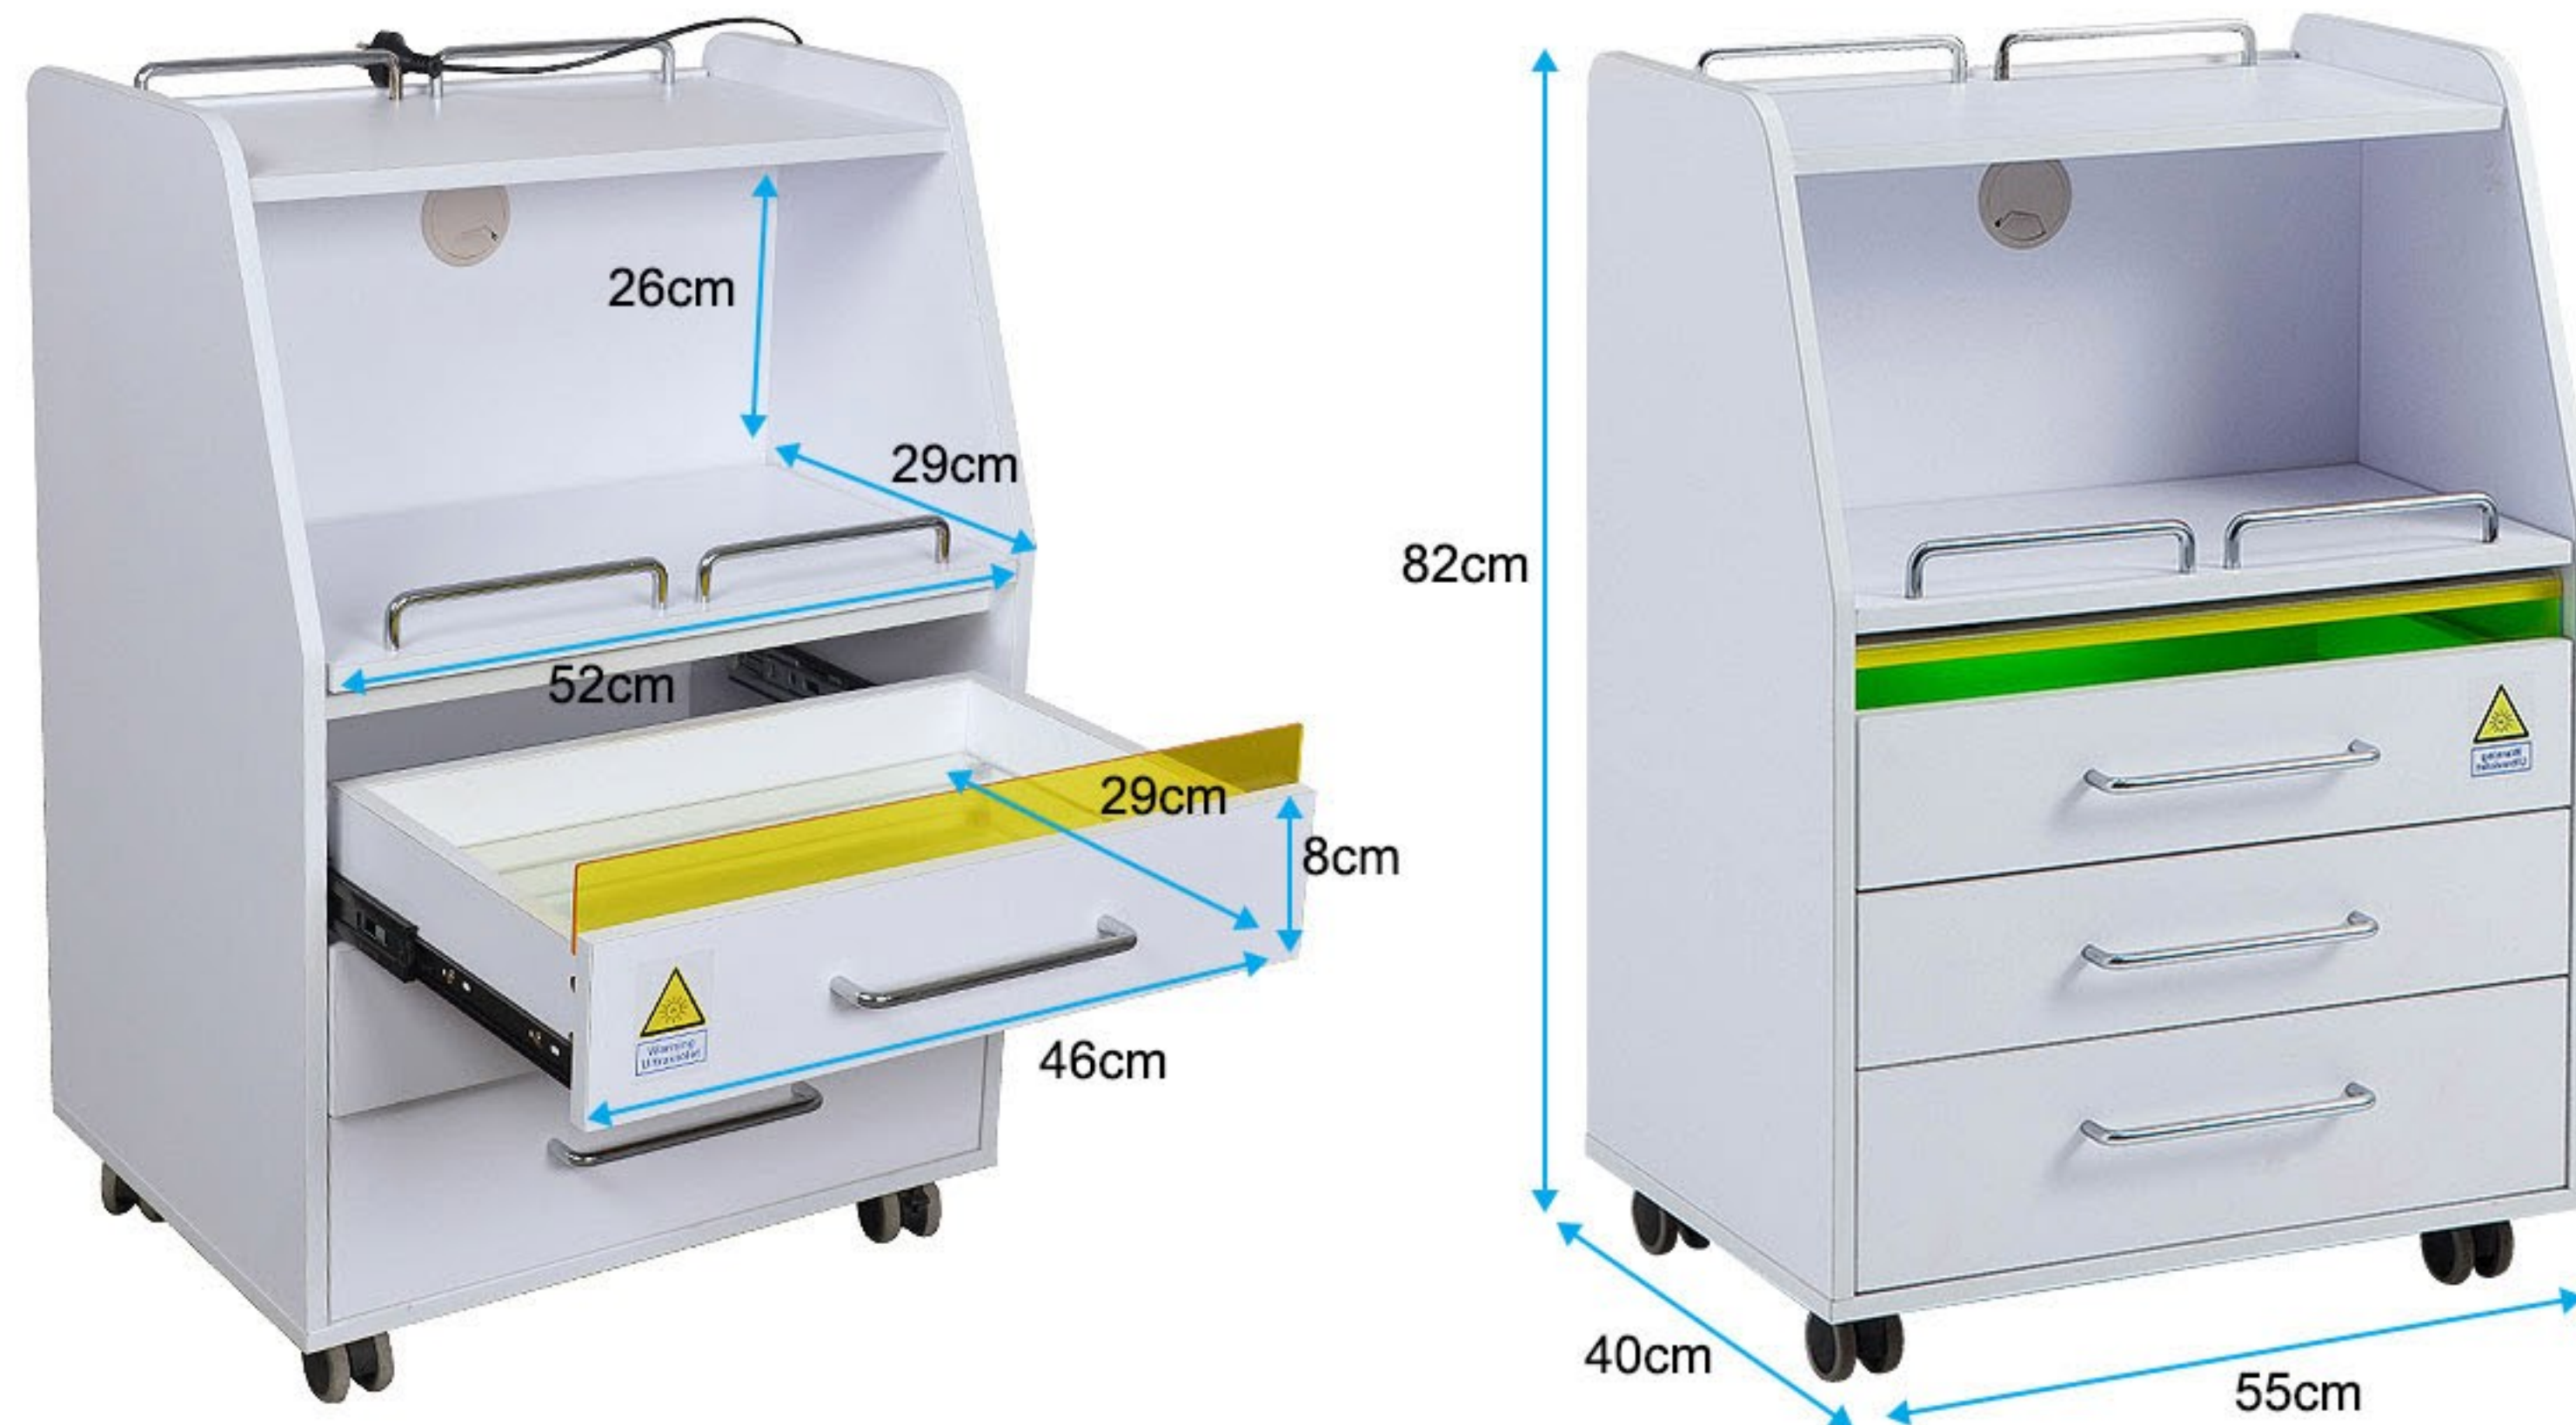

MULTI-ANGLE ADJUSTMENT

Telescopic: 7cm
Upward angle: 0-130°

Upward angle: 45°
Move downward: 0-11cm

Upward angle: 15°
Down angle: 75°

Telescopic: 0-10cm
Down angle: 25°

Robot welded metal frame
Maximum load capacity 150 kg

Disinfection Trolley
DP-T601

UV Disinfection

UV shield

UV shield is made from Acrylic to prevent ultraviolet

UV sterilamp

Quality sterilamp to keep all tools clean for safe operation

Built-in mirror

360°sterilization and disinfection by diffuse reflection