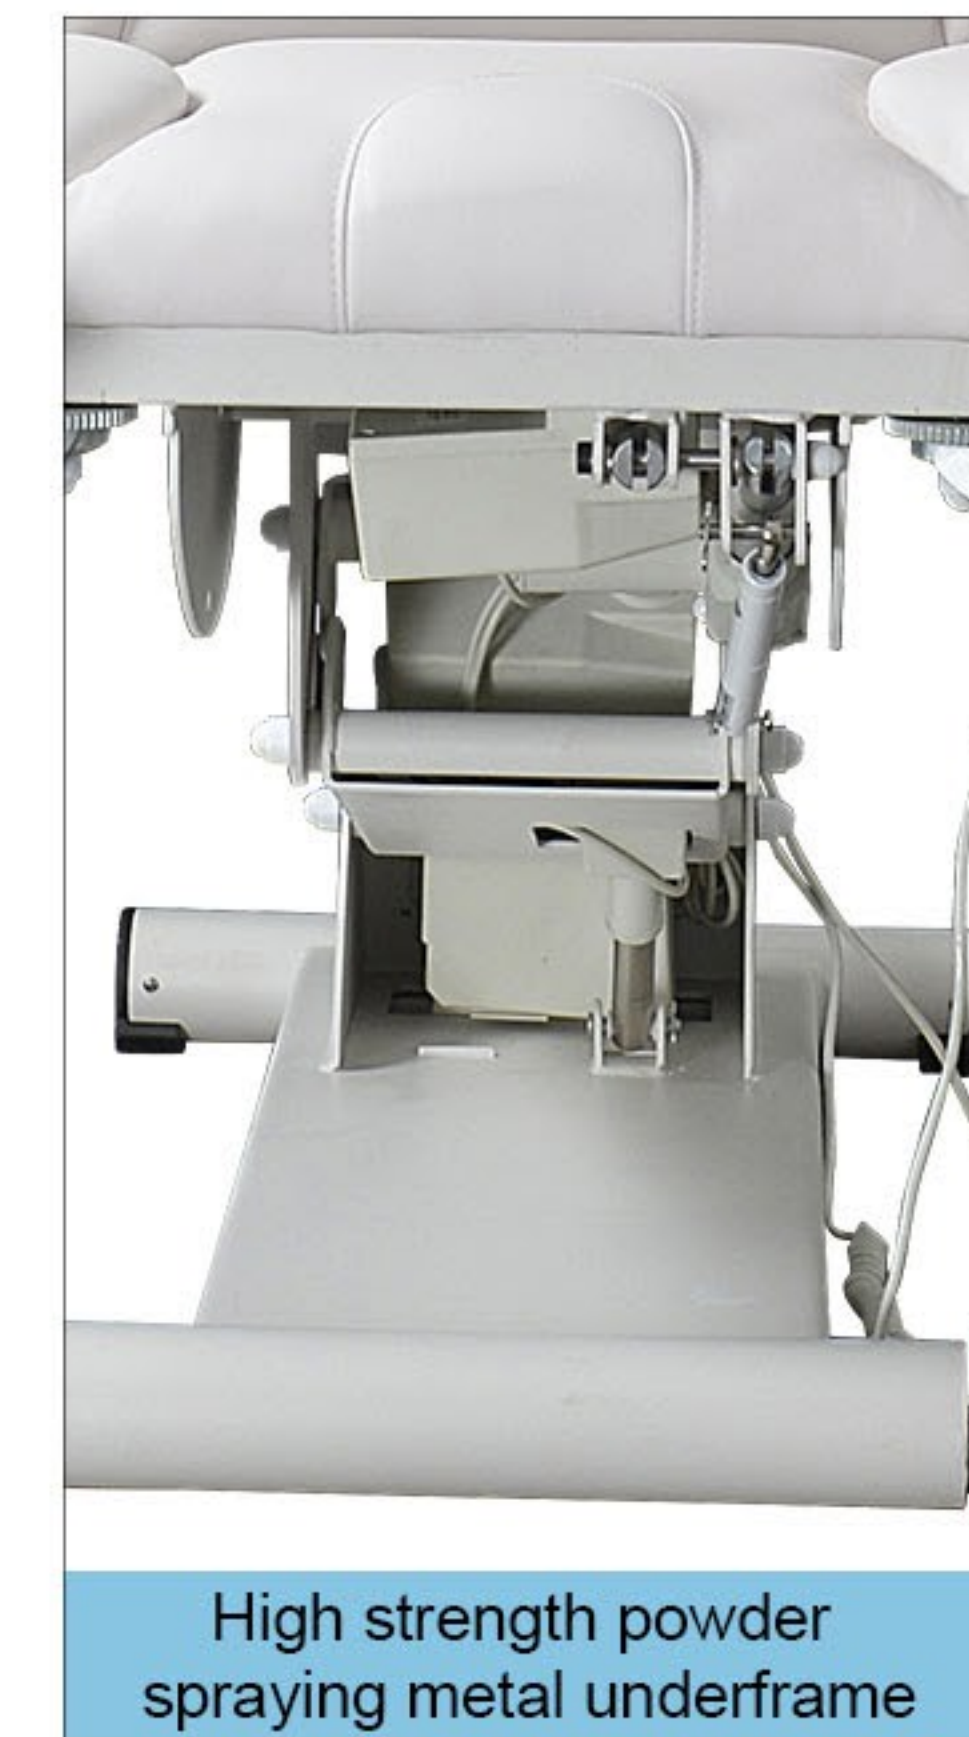

THREE MOTORS CONTROL

Overall tilt

Backrest adjustment

Overall lift

* P = Patent

Pillow angle can be reversed raised and lowered

PU armrest rotation 180° upwards

CE approved motor 5 year warranty

Acylic cover easy to clean and disassemble

Bed rotation 270° with locking function

Electric beauty bed
Z6 SERIES

THREE MOTORS CONTROL

Overall tilt

Backrest adjustment

Overall lift

* P = Patent

PU armrest can be
rotated 180° upwards

Detachable small-thin base,
easy to operate and moving

Fully upholstered
for pillow hole

Plastic cover hole for armrest

Acrylic base
easy to clean and disassemble

Massage Table
DP-8230