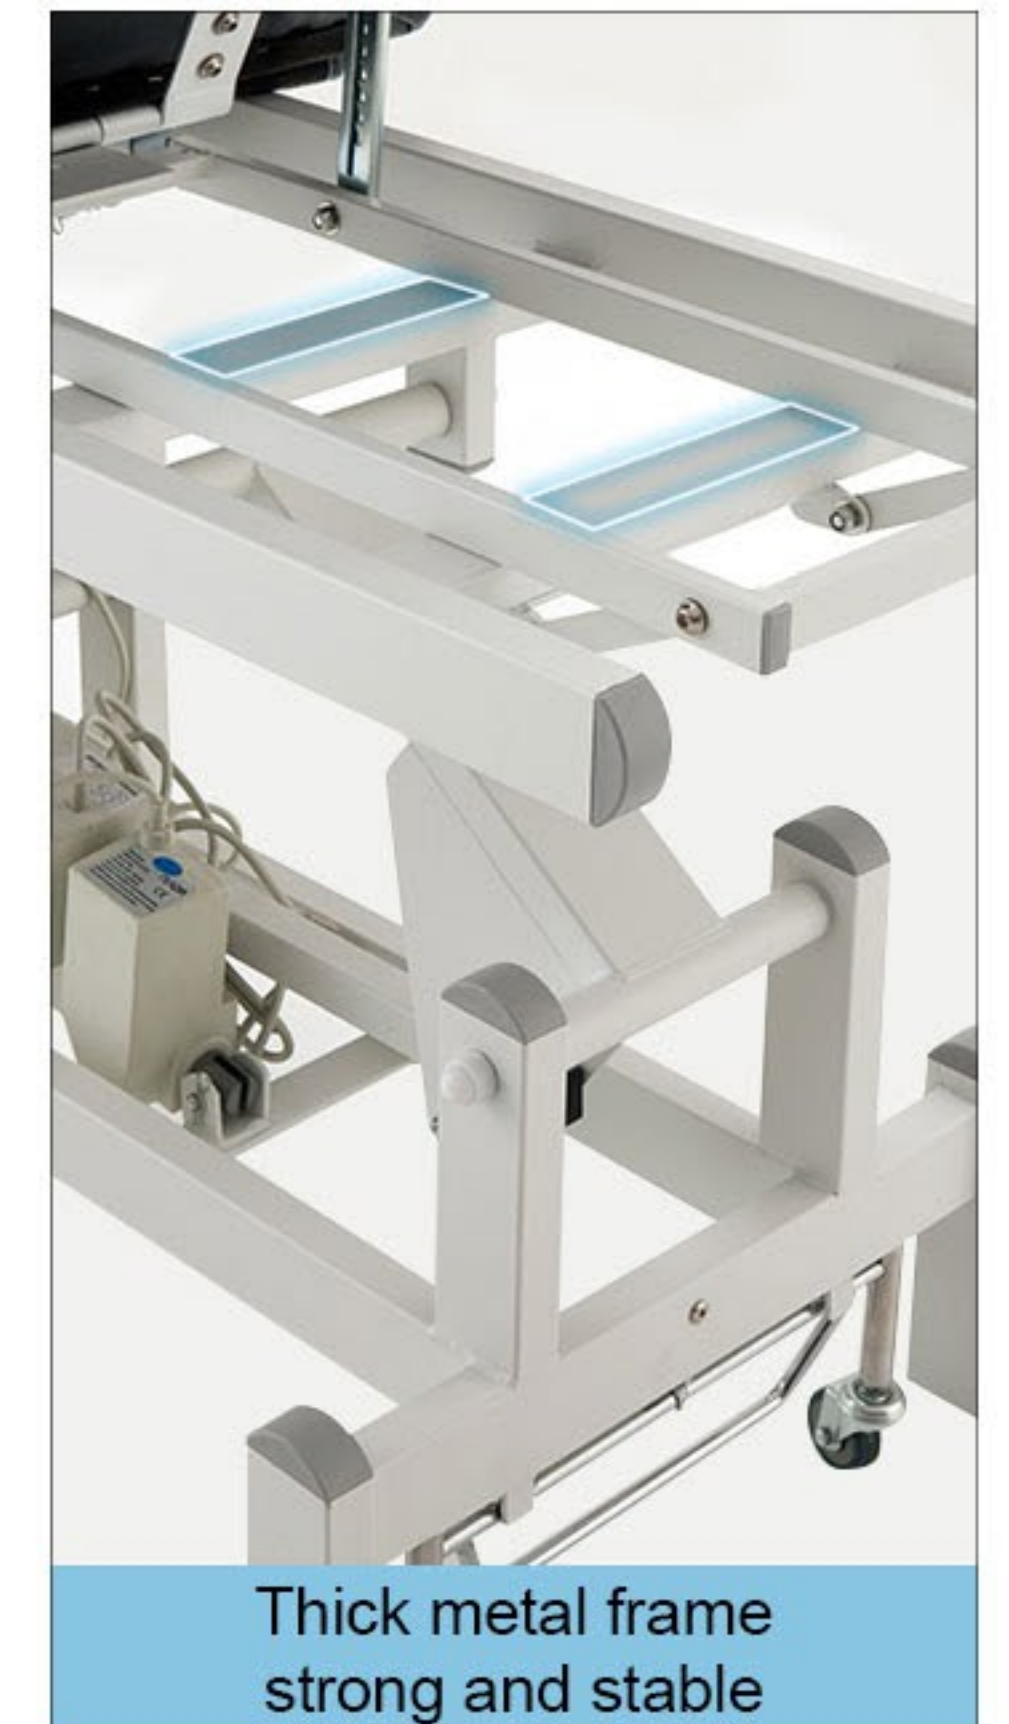

TWO MOTORS CONTROL