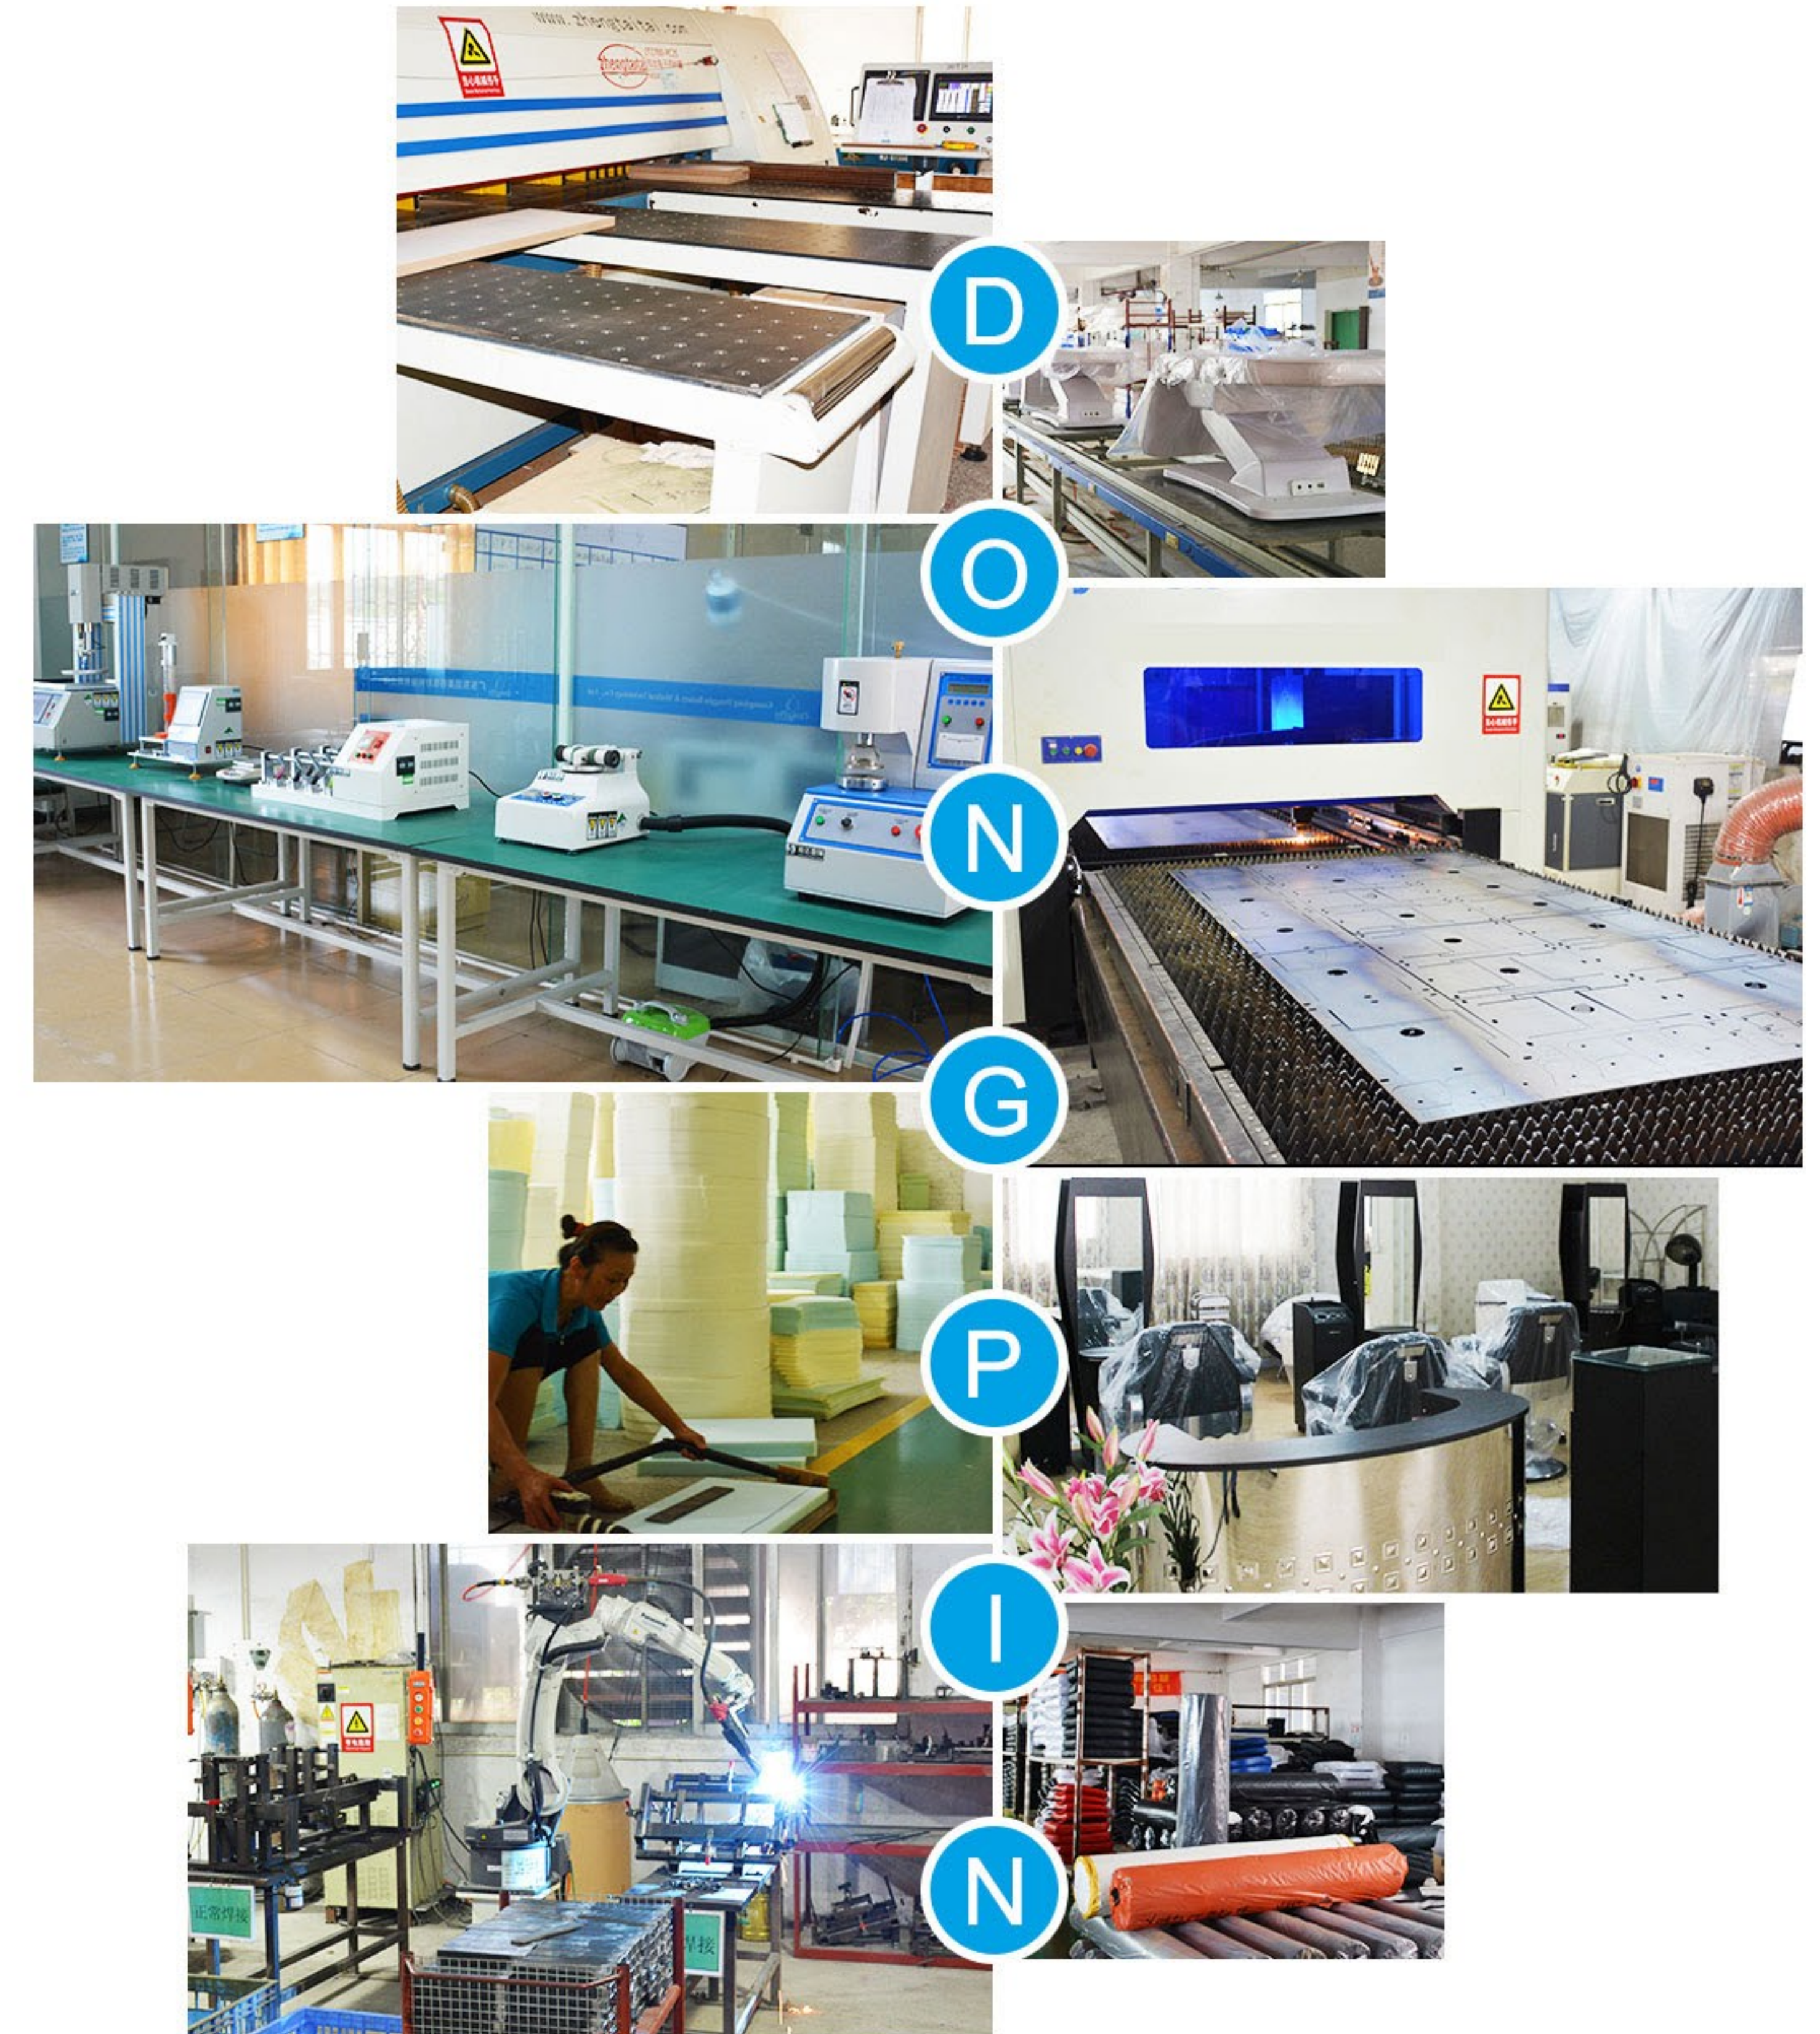

DONGPIN

Guangdong DongPin is a High-tech enterprises company who provides beauty and physiotherapy furniture from design to sell.

- 15 years manufacture and export experience
- 55,753 DongPin products sold to 70 countries in 2017
- 20000 m² including R&D, Marketing, Sales, QC, Lab, etc.
- 4 automated production lines
- 18 to 36 months product warranty

G901A (three motors)

G902A (three motors)

G903A (four motors)

G904A (four motors)

G905A (four motors)

G906A (four motors)

Electric beauty bed G9 SERIES

Multi-angle adjustment
Max load 150 KG