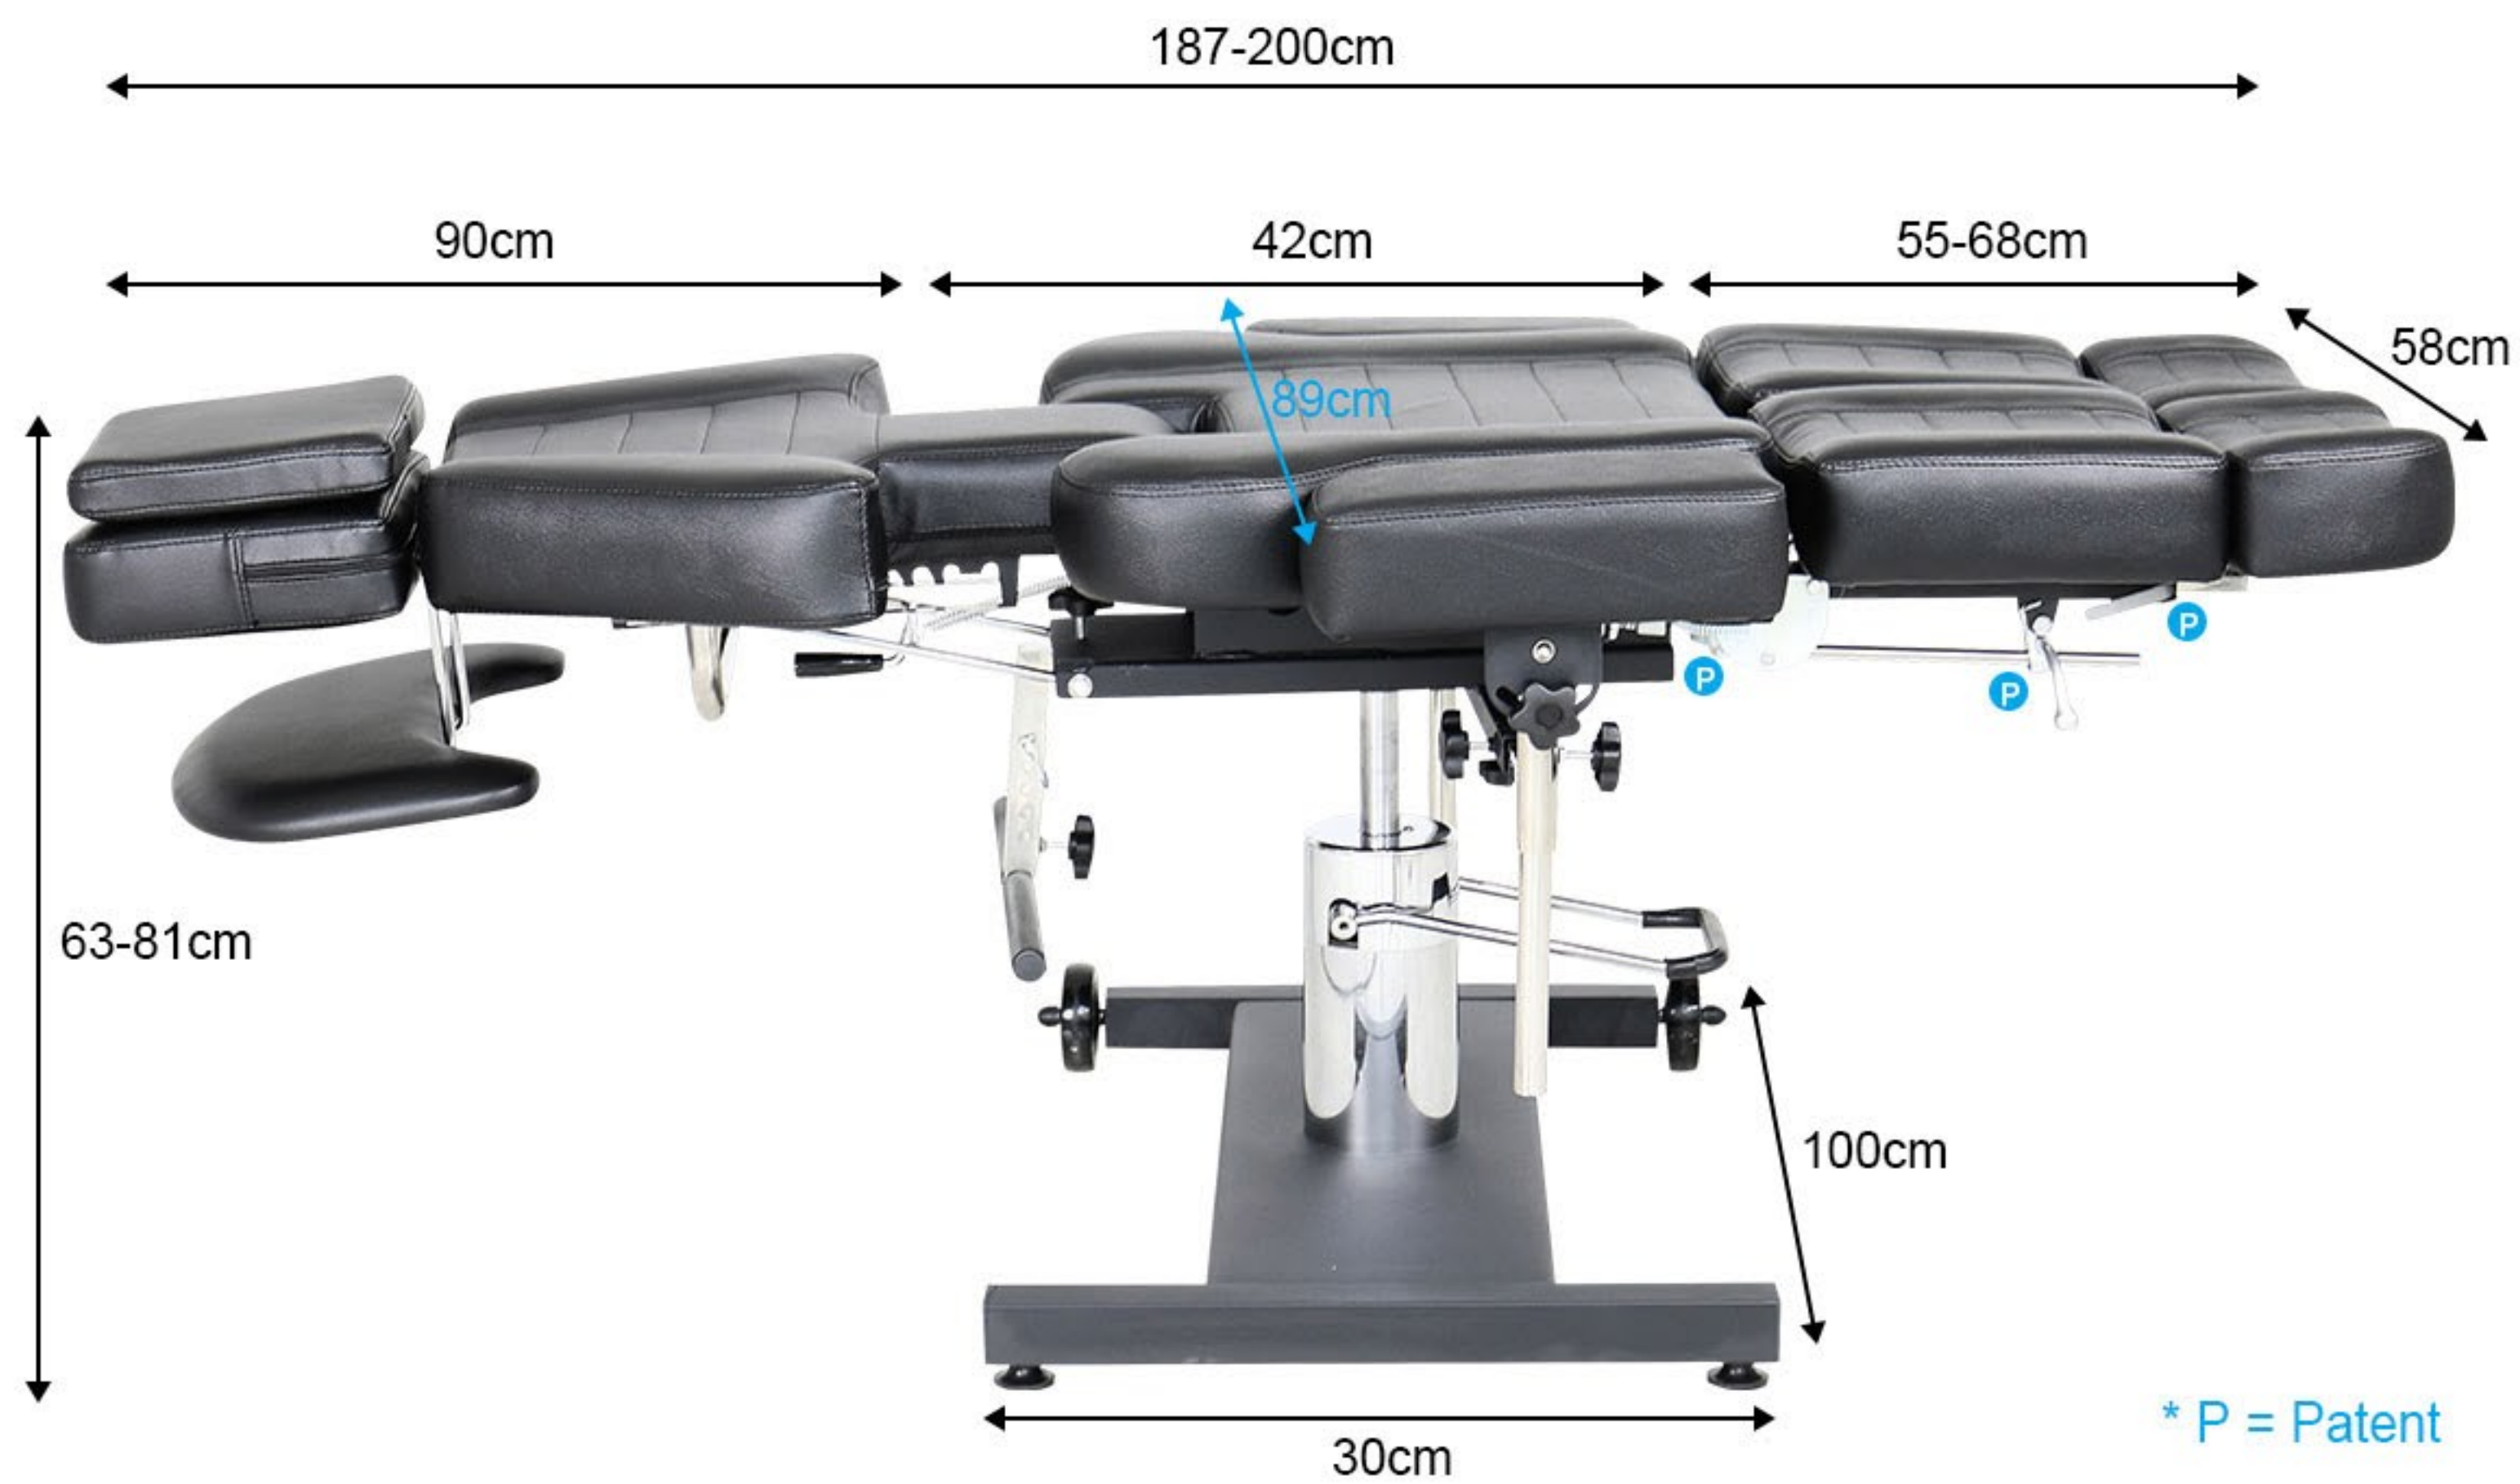

PU armrest can be
rotated 180° upwards

Detachable small-thin base,
easy to operate and moving

Fully upholstered
for pillow hole

Plastic cover hole for armrest

Acrylic base
easy to clean and disassemble

Massage Table
DP-8230

ONE MOTOR CONTROL

* P = Patent

Treatment Table S8 SERIES

Multi-angle adjustment
Max load 150 KG

TWO MOTORS CONTROL

Overall tilt

Overall lift

DP S805A

* P = Patent

Treatment Table
DP-8273

TWO MOTORS CONTROL

Examination Table
DP-8530

FOUR MOTORS CONTROL

Tattoo Chair
DP-3603

MULTI-ANGLE ADJUSTMENT

Portable Massage Chair
DP-5900

MULTI-ANGLE ADJUSTMENT

Telescopic: 7cm
Upward angle: 0-130°

Upward angle: 45°
Move downward: 0-11cm

Upward angle: 15°
Down angle: 75°

Telescopic: 0-10cm
Down angle: 25°

Robot welded metal frame
Maximum load capacity 150 kg