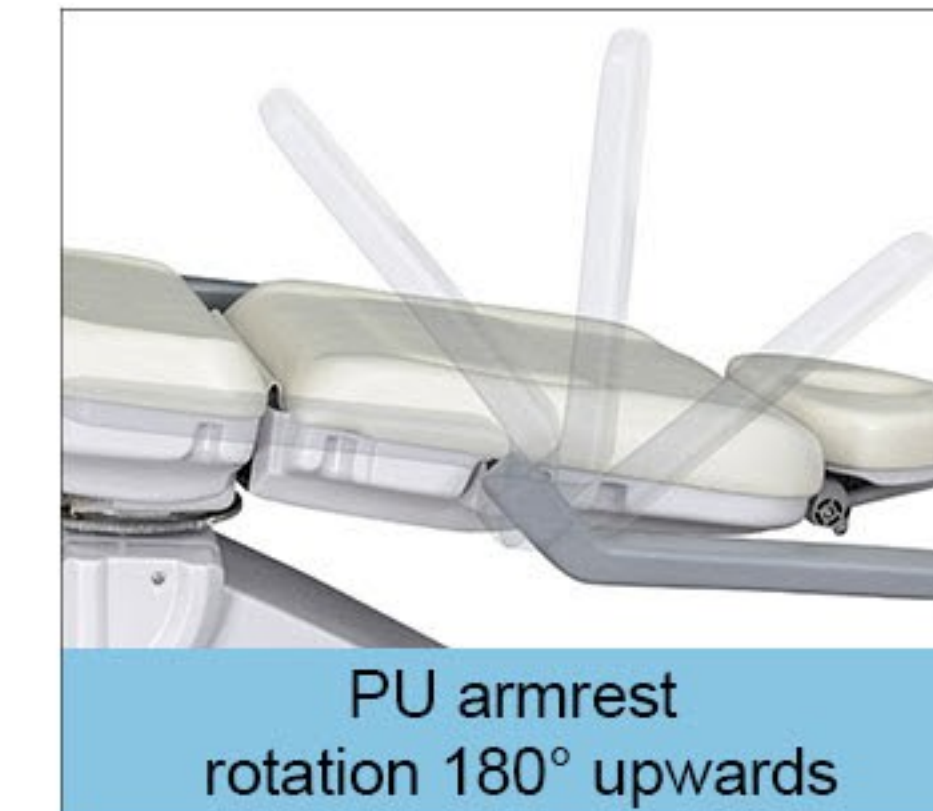

THREE MOTORS CONTROL

Overall tilt

Backrest adjustment

Overall lift

* P = Patent

Pillow angle can be reversed raised and lowered

PU armrest rotation 180° upwards

CE approved motor 5 year warranty

Acylic cover easy to clean and disassemble

Bed rotation 270° with locking function

Electric beauty bed
Z6 SERIES

THREE MOTORS CONTROL

Overall tilt

Backrest adjustment

Overall lift

* P = Patent

PU armrest can be
rotated 180° upwards

Detachable small-thin base,
easy to operate and moving

Fully upholstered
for pillow hole

Plastic cover hole for armrest

Acrylic base
easy to clean and disassemble

Massage Table
DP-8230