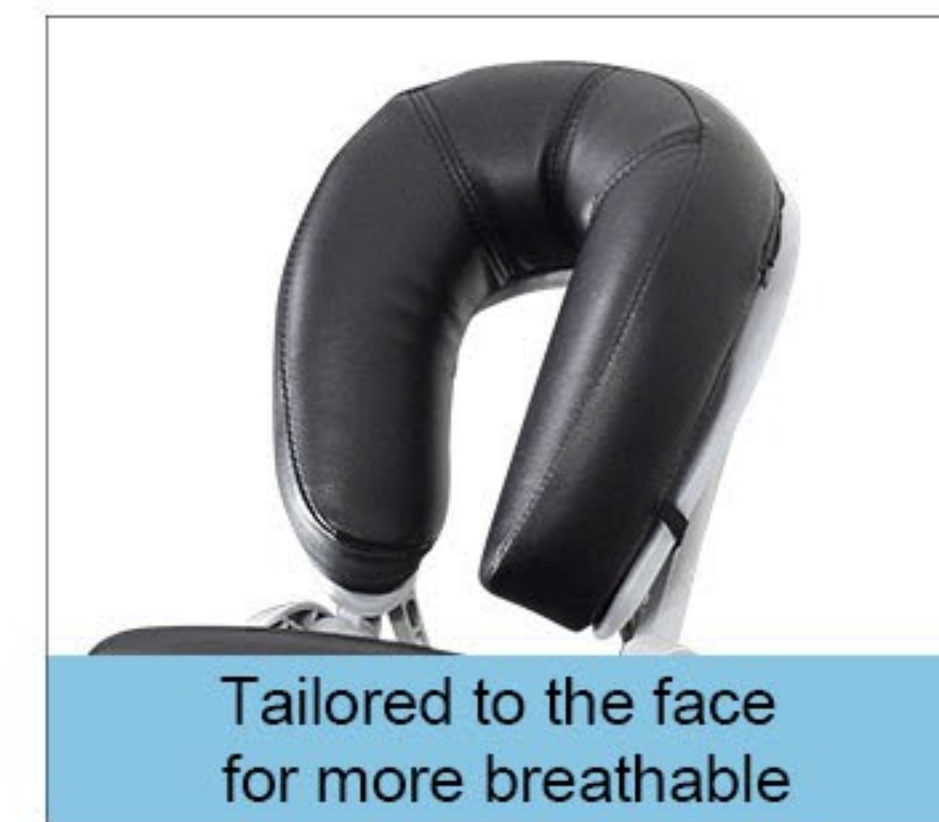

MULTI-ANGLE ADJUSTMENT

Telescopic: 7cm
Upward angle: 0-130°

Upward angle: 45°
Move downward: 0-11cm

Upward angle: 15°
Down angle: 75°

Telescopic: 0-10cm
Down angle: 25°

Robot welded metal frame
Maximum load capacity 150 kg