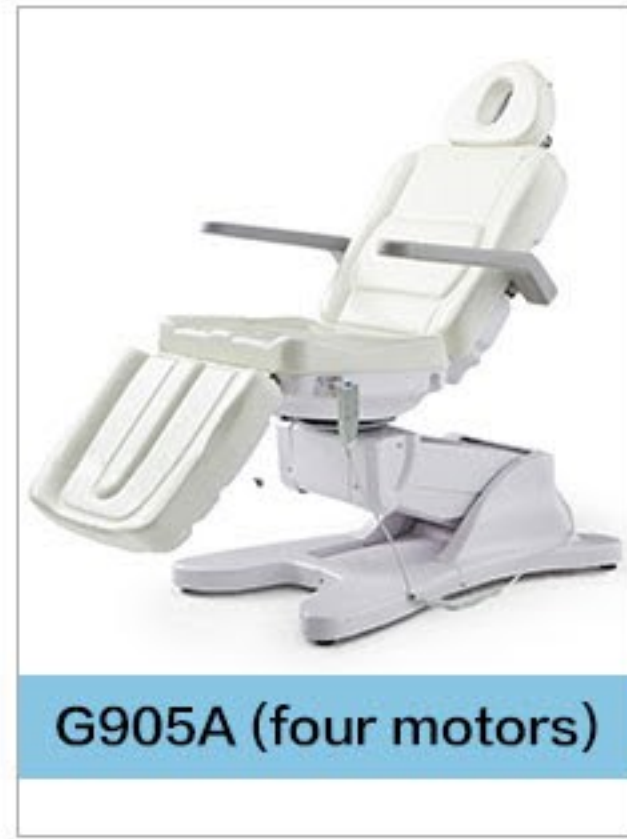

G901A (three motors)

G902A (three motors)

G903A (four motors)

G904A (four motors)

G905A (four motors)

G906A (four motors)

Electric beauty bed G9 SERIES

Multi-angle adjustment
Max load 150 KG

THREE MOTORS CONTROL

Overall tilt

Backrest adjustment

Overall lift

* P = Patent

Pillow angle can be reversed raised and lowered

PU armrest rotation 180° upwards

CE approved motor 5 year warranty

Acylic cover easy to clean and disassemble

Bed rotation 270° with locking function

Electric beauty bed
Z6 SERIES

THREE MOTORS CONTROL

Overall tilt

Backrest adjustment

Overall lift

* P = Patent

PU armrest can be
rotated 180° upwards

Detachable small-thin base,
easy to operate and moving

Fully upholstered
for pillow hole

Plastic cover hole for armrest

Acrylic base
easy to clean and disassemble

Massage Table
DP-8230