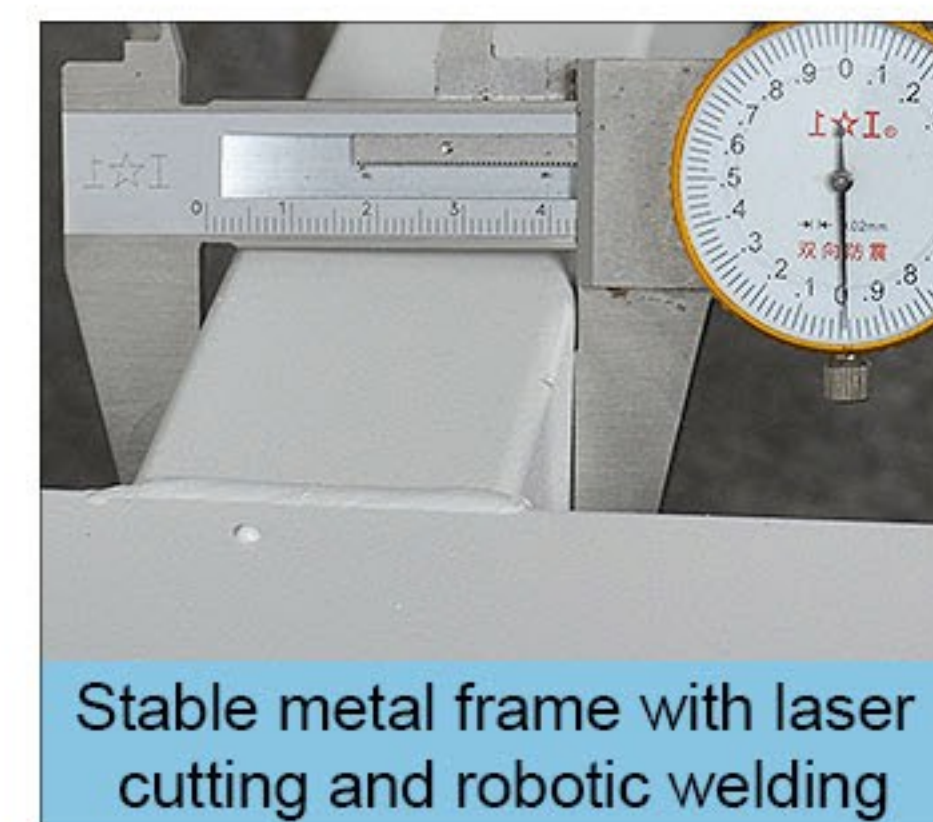

Massage Table
DP-8230

ONE MOTOR CONTROL

* P = Patent