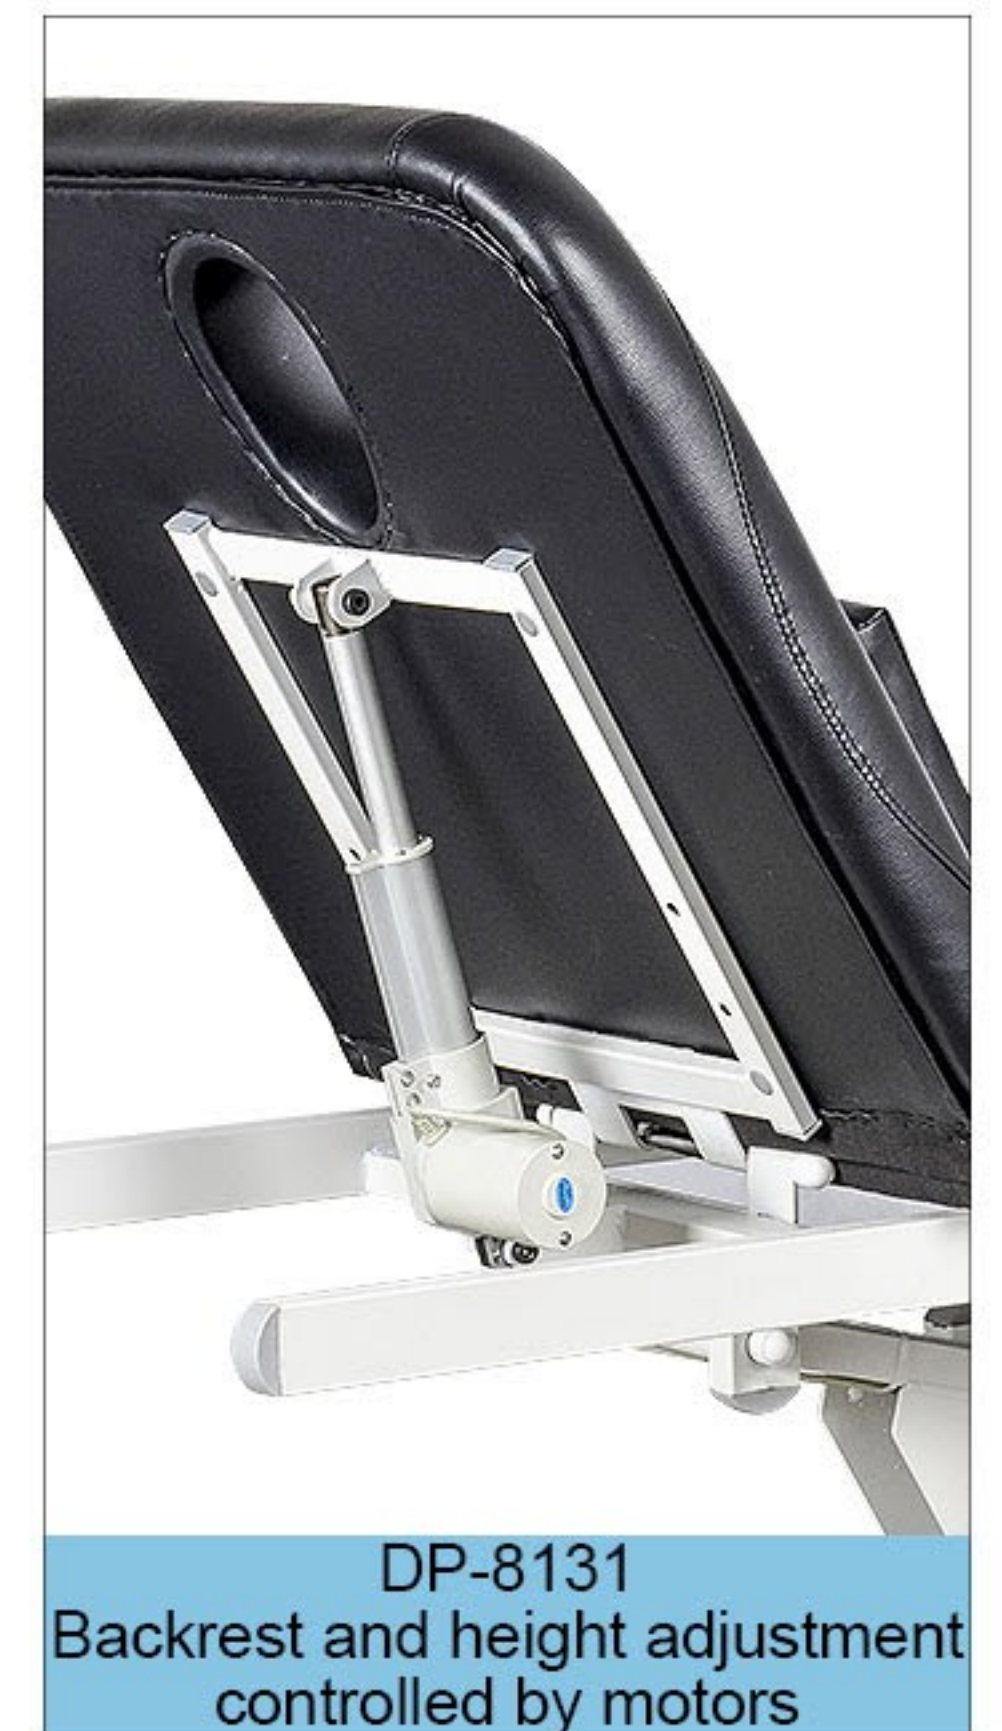

Massage Table
DP-8230

ONE MOTOR CONTROL

* P = Patent