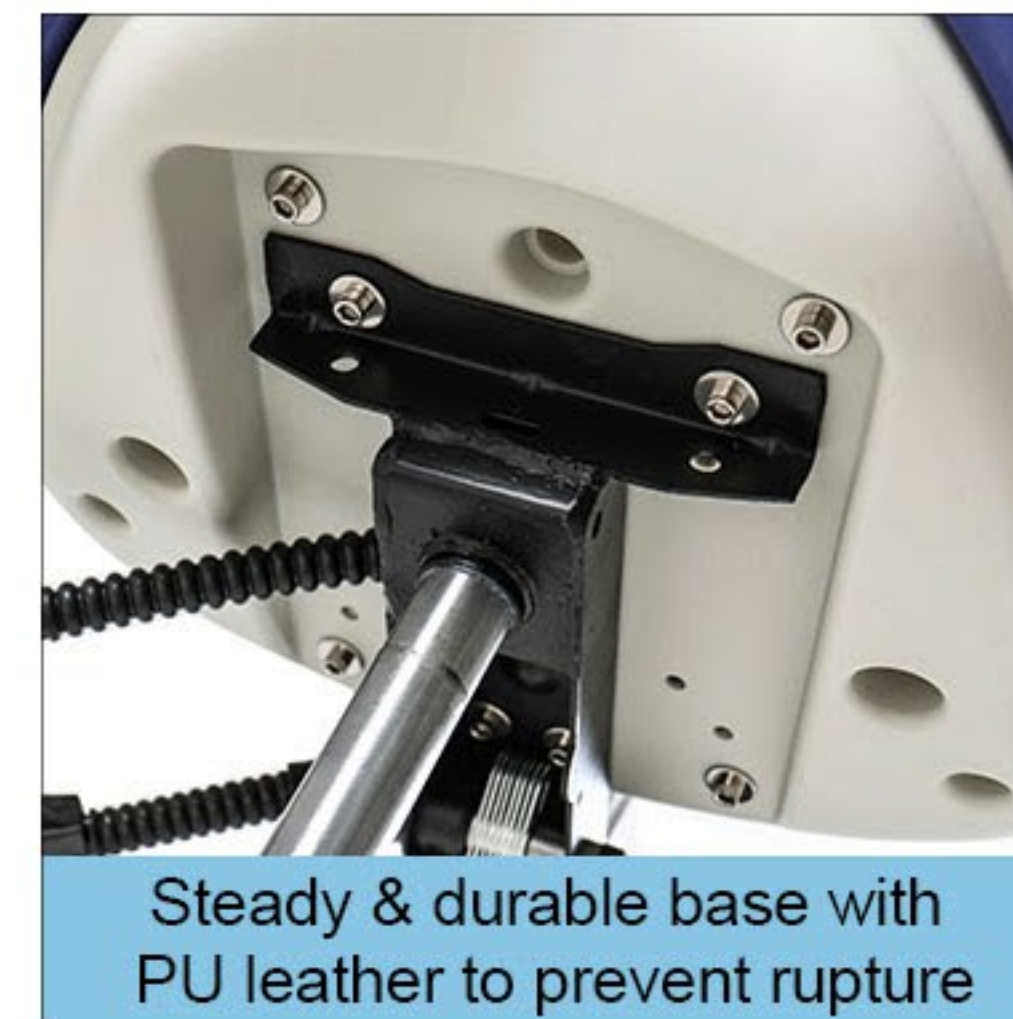

Iron foot control+Aluminum base
(YB08+YB06)

Iron base
(YB07)

Iron foot control+Iron base
(YB08+YB07)

Water and oil proof PU leather

Molded foam with high density

Durable backrest with
quality PU leather

Steady & durable base with
PU leather to prevent rupture