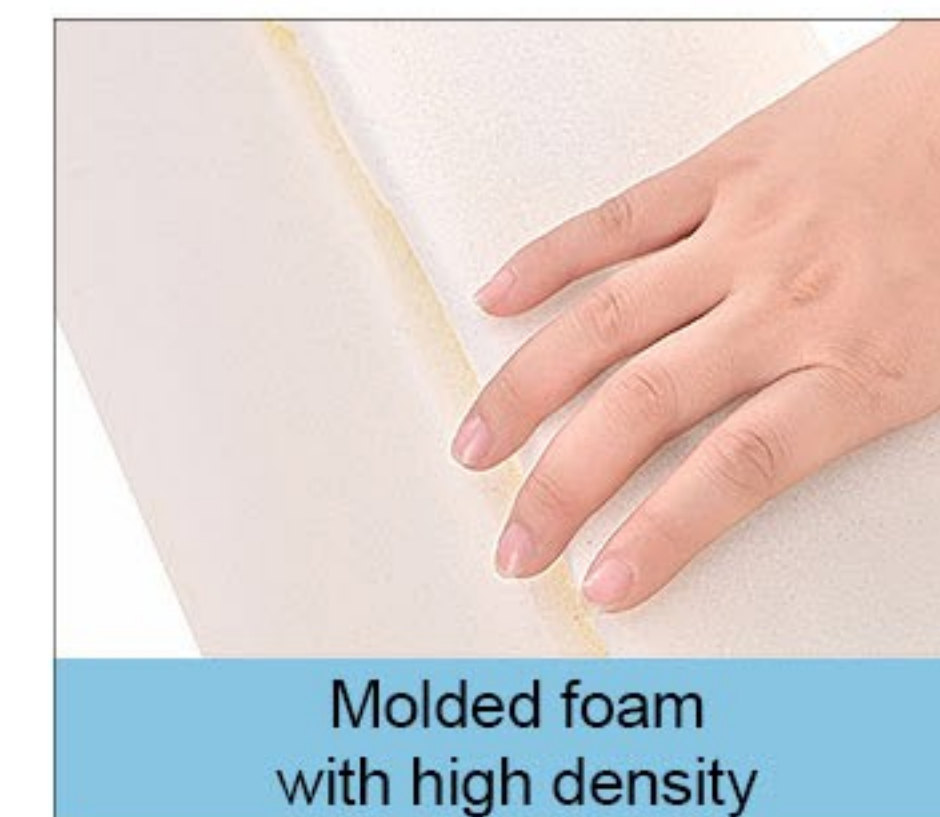

TWO MOTORS CONTROL