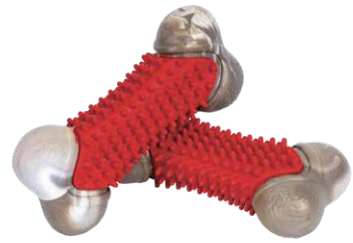

Item:066089
Material:Natural Rubber+Nylon
Weight:295g
Size:160*75*42mm