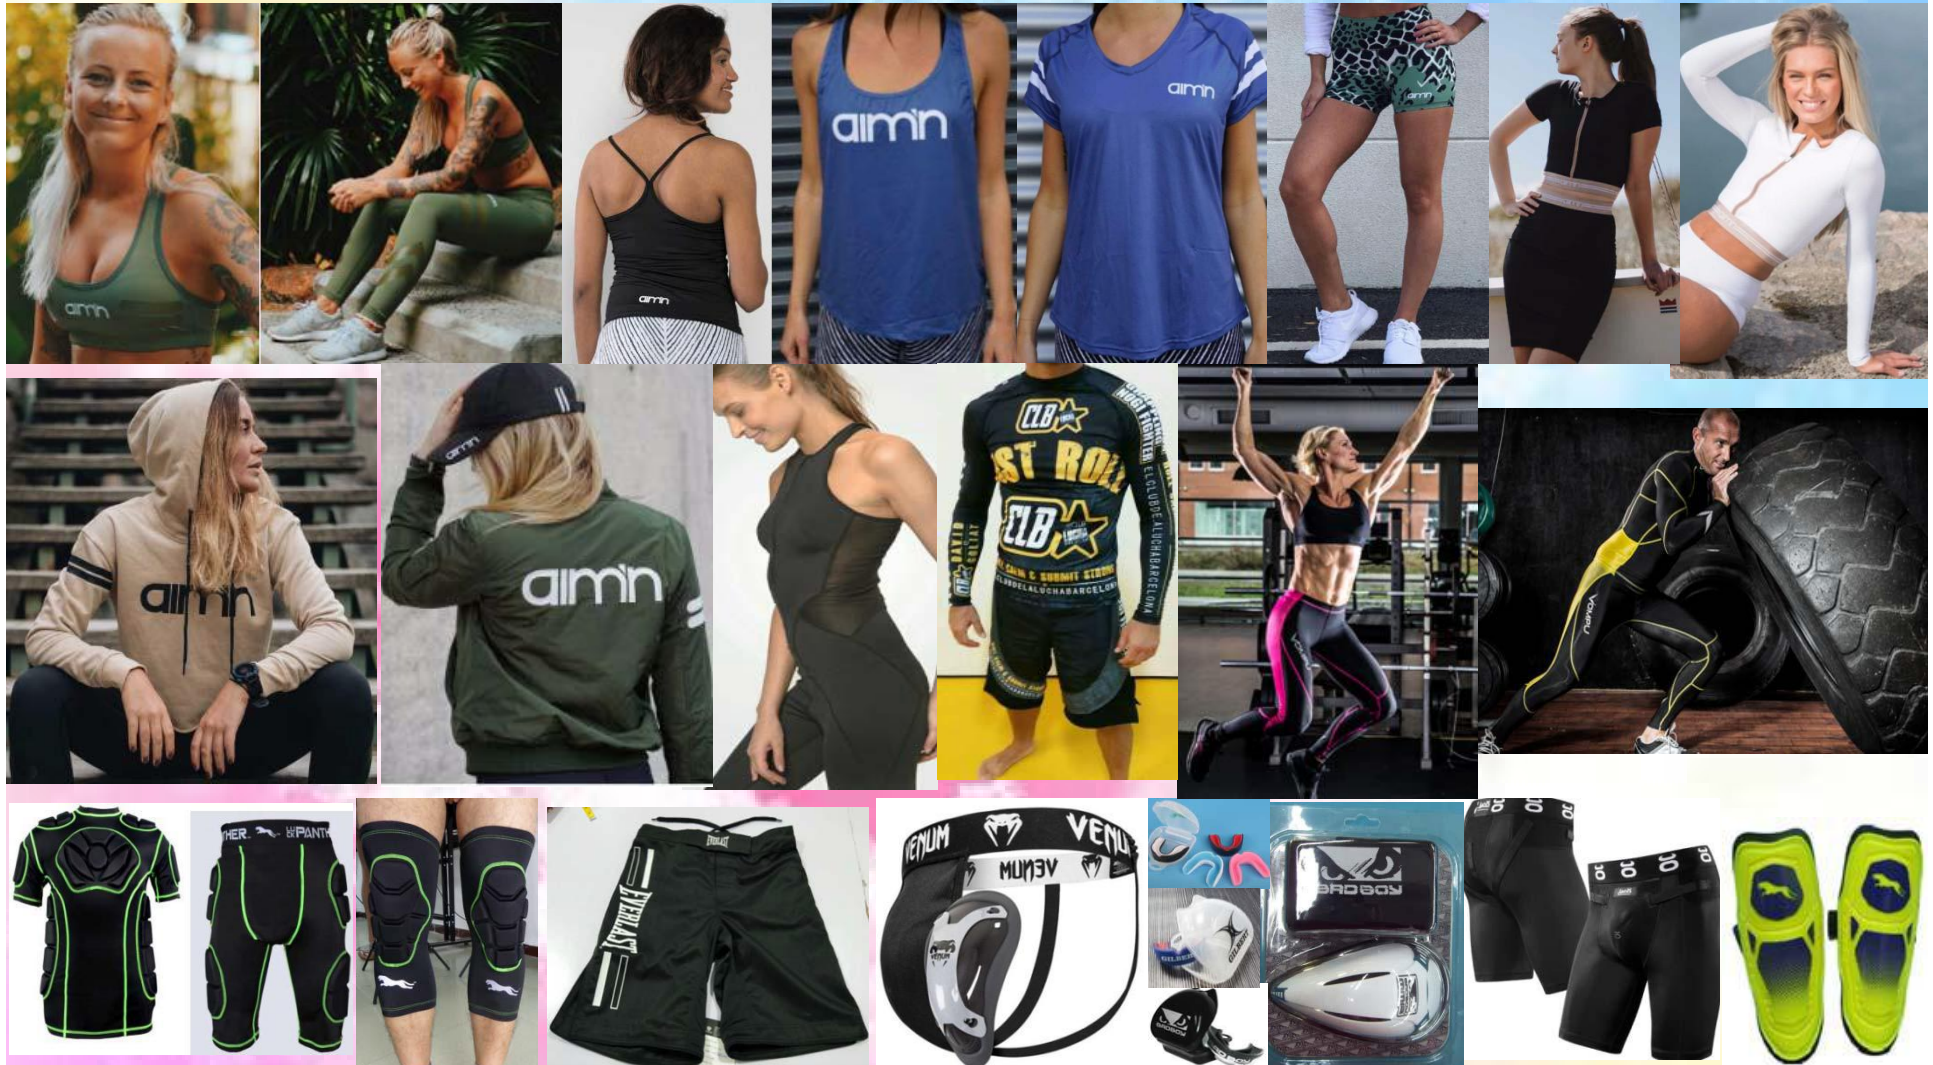

OUR SERVICE

LUCK PANTHER

Our Main Products Shows!

- 1) Yoga/Gym/Active Wear (Sports Bra, Crop Tops, Tank Top, Yoga Shorts, Capris-3/4 pants, Leggings).
- 2) Dry Fit Compression Wear/Rash Guard, T-Shirts, Running Shorts.
- 3) MMA Boxing Fight Wear and Fight Shorts, Mouth Guard, Groin Guard, Compression Wear with pocket to hold Groin Guard.
- 4) Rugby Padded Wear, Padded elbow, Knee, Calf Sleeve for Basketball etc.
- 5) Cycling arm sleeves, legs sleeves, headbands. Shin Guard for Football.
- 6) Outdoor Sports Jacket/Hoodies.
- 7) Swimwear of bikini and one-pieces (in progress)
- 8) Sports Bag for Hiking/Mountaineering (in progress)