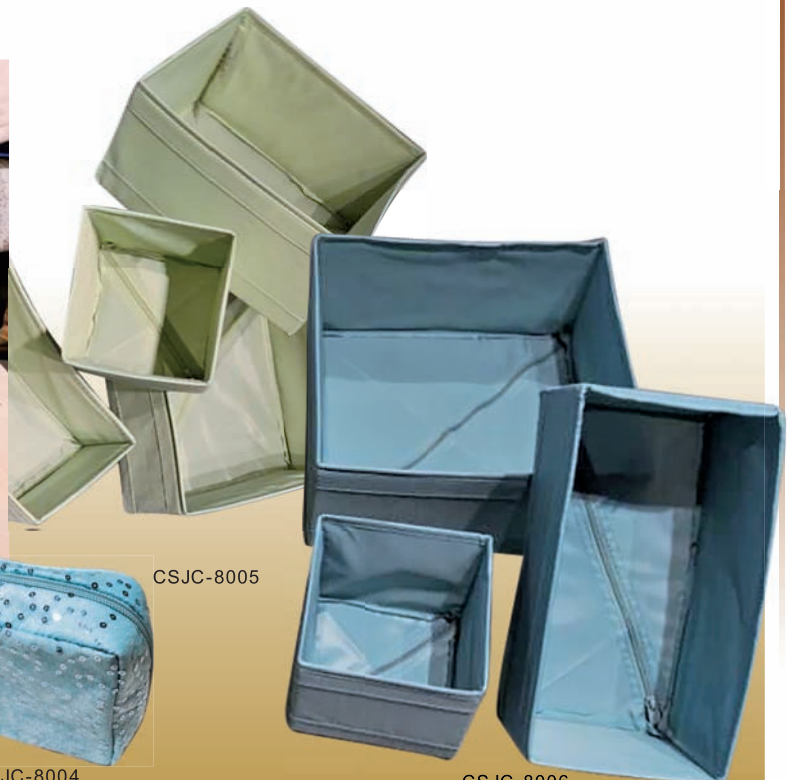

CSTR-8011

CSTR-8012

CSTR-8013

CSTR-8014

CSTR-8015

Jewel Case

CSJC-8001

CSJC-8005

CSJC-8002

CSJC-8003

CSJC-8004

size: 7.5x7.5", 13x8", 21.5x17"
material: Polyester, Cotton, TC.

size: 32x25.5", 21.5x17"
material: Polyester, Cotton, TC.

CSHD-8001

CSHD-8002

CSHD-8003