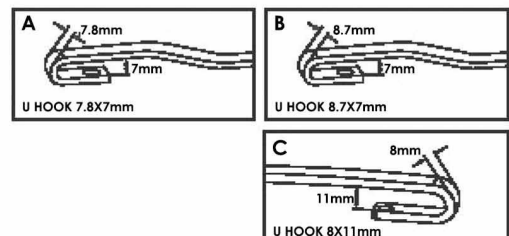

### Bosch Type I Wiper Blade

SKU:

CH-B1-14" CH-B1-16" CH-B1-17" CH-B1-18" CH-B1-19"  
CH-B1-20" CH-B1-21" CH-B1-22" CH-B1-24" CH-B1-26"

### Bosch Type II Wiper Blade

SKU:

CH-B2-14" CH-B2-16" CH-B2-17" CH-B2-18" CH-B2-19"  
CH-B2-20" CH-B2-21" CH-B2-22" CH-B2-24" CH-B2-26"

### Bosch Type III Wiper Blade

SKU:

CH-B3-14" CH-B3-16" CH-B3-17" CH-B3-18" CH-B3-19"  
CH-B3-20" CH-B3-21" CH-B3-22" CH-B3-24" CH-B3-26"