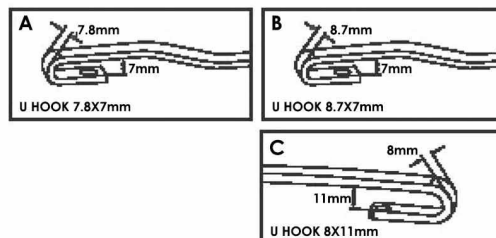

Bosch Type IV Wiper Blade

SKU:

CH-F-14" CH-F-16" CH-F-17" CH-F-18" CH-F-19"
CH-F-20" CH-F-21" CH-F-22" CH-F-24" CH-F-26"