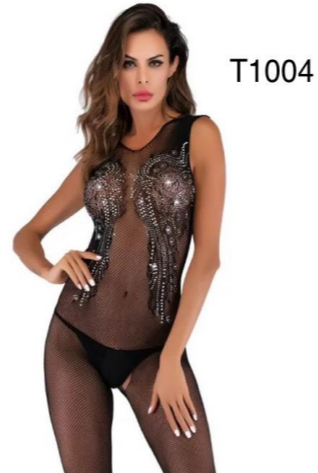

8953(\$3.2/80g)
black/red

TZ5024(\$4.5/80g)
black/BLUE/red/yellow/white

T1001(\$6.8/100g)
black

T1002(\$5.8/100g)
black

T1003(\$5.5/100g)
black

T1004(\$5.5/100g)
black

T1005(\$5.5/100g)
black

8737(\$3.2/100g)
black