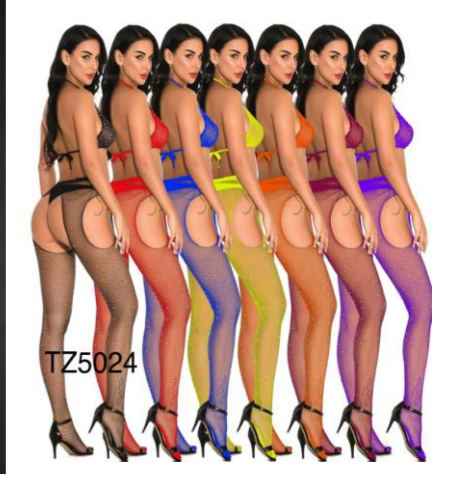

T1006($5.5/100g)
black