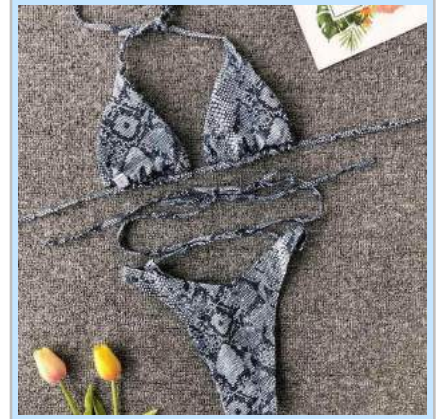

H1310131 $5.5
Color: Gray
Size: S,M,L