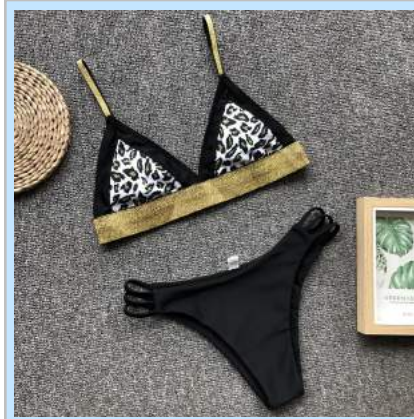

H1610209 \$6.2
Color: Black Snake
Size: S,M,L

H1610209 \$6.2
Color: Red
Size: S,M,L

H1610209 \$6.2
Color: Leopard
Size: S,M,L

H1610210 \$5.5
Color: A
Size: S,M,L

H1610210 \$5.5
Color: B
Size: S,M,L

H1610210 \$5.5
Color: C
Size: S,M,L