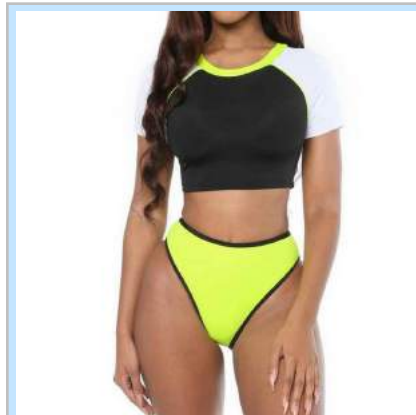

H1610238 \$5.2
Color: Orange-Pink
Size: S,M,L

H1610238 \$5.2
Color: Beige
Size: S,M,L

H1610240 \$5.8
Color: Orange-Pink
Size: S,M,L

H1610240 \$5.8
Color: White
Size: S,M,L

H1610239 \$5.7
Color: Leopard
Size: S,M,L

H1610239 \$5.7
Color: Black
Size: S,M,L

H1610239 \$5.7
Color: Blue
Size: S,M,L

H1610239 \$5.7
Color: Orange-Pink
Size: S,M,L

H1610241 \$5.5
Color: Red
Size: S,M,L

H1610241 \$5.5
Color: Blue
Size: S,M,L

H1610242 \$5.7
Color: Black
Size: S,M,L