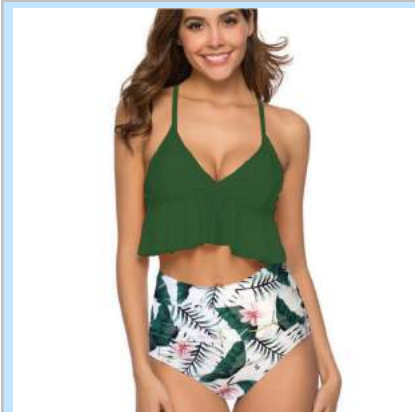

H2510080 \$5.2
Color: Wine Red
Size: S,M,L,XL

H2510080 \$5.2
Color: Green
Size: S,M,L,XL

H2510080 \$5.2
Color: Black
Size: S,M,L,XL

H2510080 \$5.2
Color: White
Size: S,M,L,XL

H2510080 \$5.2
Color: Blue
Size: S,M,L,XL