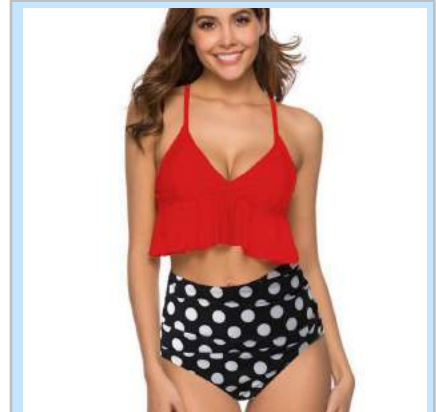

H2510081 $5.4
Color: C
Size: S,M,L,XL,XXL