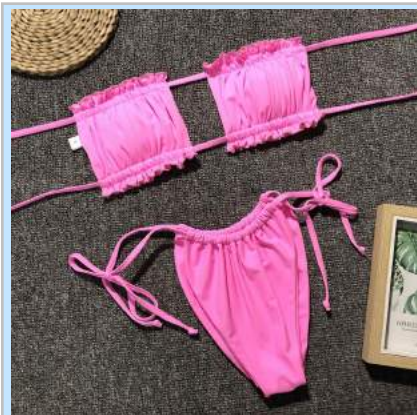

H1610212 $5.5
Color: Pink
Size: S,M,L