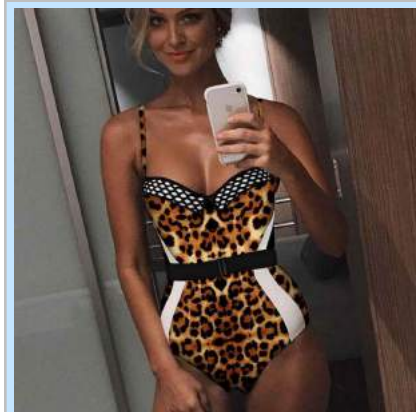

H1610209 $6.2
Color: Leopard
Size: S,M,L