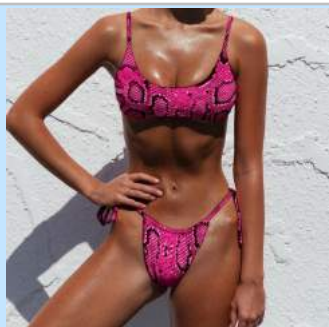

H1610281 $5.4
Color: Rose Red
Size: S,M,L