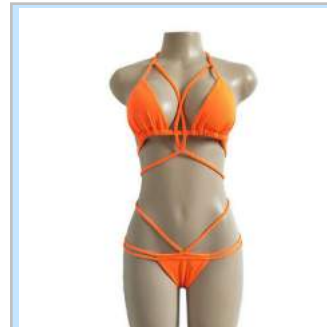

H2310194 \$6.3
Color: Fresh Orange
Size: S,M,L,XL

H2310194 \$6.3
Color: Blue
Size: S,M,L,XL

H2310194 \$6.3
Color: Purple
Size: S,M,L,XL

H2310194 \$6.3
Color: Rose Red
Size: S,M,L,XL

H2310194 \$6.3
Color: Orange
Size: S,M,L,XL

H2310194 \$6.3
Color: Fresh Orange
Size: S,M,L,XL

H2310194 \$6.3
Color: Blue
Size: S,M,L,XL

H2310194 \$6.3
Color: Black
Size: S,M,L,XL

H2310194 \$6.3
Color: Apricot
Size: S,M,L,XL

H2310194 \$6.3
Color: Jujube Red
Size: S,M,L,XL