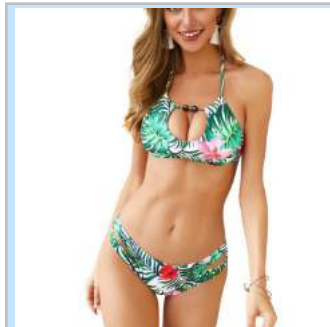

H2310176 \$6.5
Color: Pink-Purple
Size: S,M,L,XL

H2310176 \$6.5
Color: Green
Size: S,M,L,XL

H2310176 \$6.5
Color: 3D Color
Size: S,M,L,XL

H2310176 \$6.5
Color: Yellow Flower
Size: S,M,L,XL

H2310176 \$6.5
Color: White
Size: S,M,L,XL

H2310176 \$6.5
Color: Lake Blue
Size: S,M,L,XL

H2310176 \$6.5
Color: Green
Size: S,M,L,XL

H2310177 \$6.5
Color: Neon Green
Size: S,M,L,XL

H2310177 \$6.5
Color: Red
Size: S,M,L,XL

H2310177 \$6.5
Color: Black
Size: S,M,L,XL