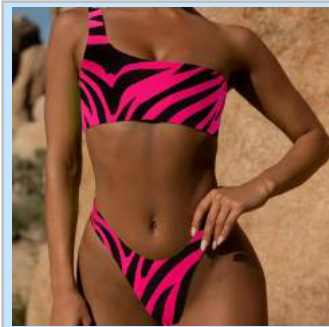

H1610277 \$5.8
Color: Neon Green
Size: S,M,L

H1610278 \$6.0
Color: Neon Green
Size: S,M,L

H1610278 \$6.0
Color: White
Size: S,M,L

H1610279 \$5.4
Color: Green Snake
Size: S,M,L

H1610280 \$5.4
Color: Green
Size: S,M,L

H1610280 \$5.4
Color: Rose Red
Size: S,M,L

H1610281 \$5.4
Color: Green
Size: S,M,L

H1610281 \$5.4
Color: Yellow
Size: S,M,L

H1610281 \$5.4
Color: Rose Red
Size: S,M,L

H1610281 \$5.4
Color: Leopard
Size: S,M,L