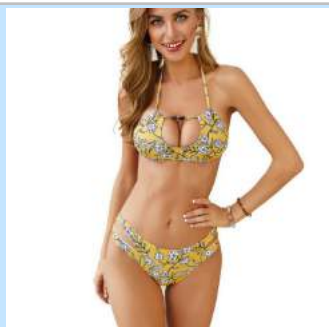

H1810066 \$5.5
Color: Neon Green
Size: S,M,L

H1810066 \$5.5
Color: Orange
Size: S,M,L

H2310175 \$6.0
Color: Green
Size: S,M,L,XL

H2310175 \$6.0
Color: Pink
Size: S,M,L,XL

H2310176 \$6.5
Color: White
Size: S,M,L,XL

H2310176 \$6.5
Color: Pink-Purple
Size: S,M,L,XL

H2310176 \$6.5
Color: Green
Size: S,M,L,XL

H2310176 \$6.5
Color: 3D Color
Size: S,M,L,XL

H2310176 \$6.5
Color: Yellow Flower
Size: S,M,L,XL

H2310176 \$6.5
Color: White
Size: S,M,L,XL