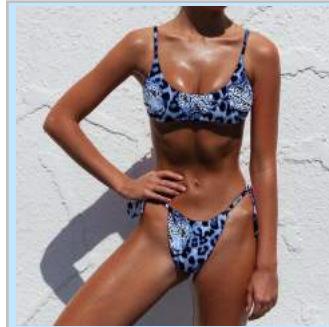

H1610281 $5.4
Color: Green
Size: S,M,L