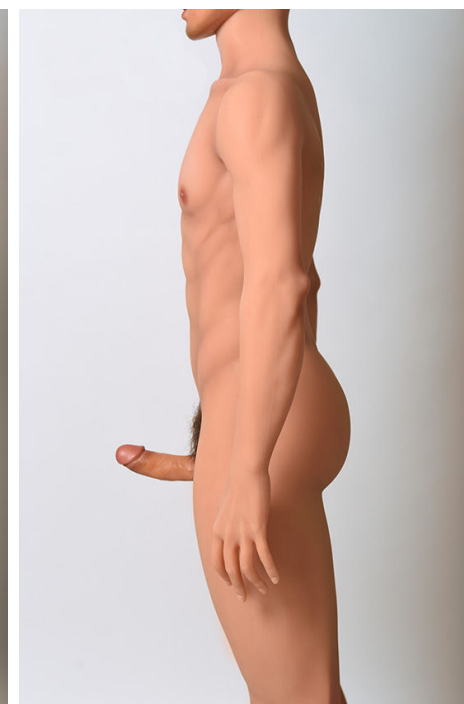

wrist girth	hand length	thigh length	thigh girth	crus length	ankle girth	feet length		
24cm	16cm	39cm	51cm	34cm	19cm	25cm		

Head Details:

male type head has an open mouth, with teeth and tongue. no oral function.

circle	length	weight	eyes					
53cm	22cm	1.75kg	24mm					

Options:

SKIN COLOR	EYES COLOR	WIG COLOR	JOINT TYPE	
pink/yellow/cream/white/tan/brown	brown/blue/green/purple	black/brown	tight/loose	

Others:

Height	Materials	B-W-H	Make-Up	Gross weight	Package	Unit Price		
170cm	Full Silicone	79cm-66cm-86cm	Yes	60kg	158cm x 40cm x 46cm	2899.00		

170CM HERMAN