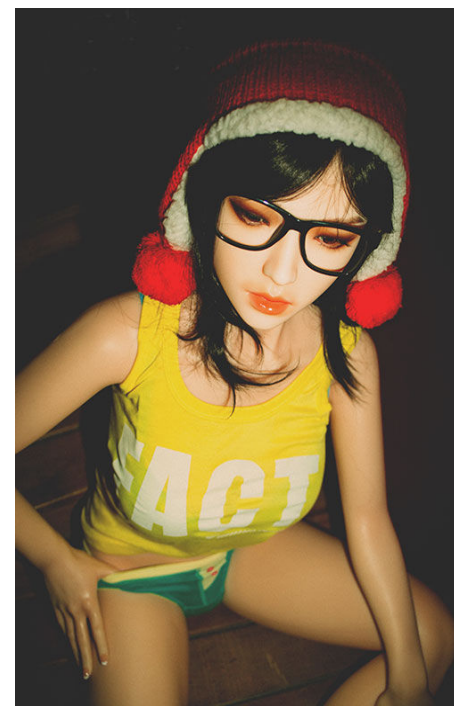

15cm	16cm	41cm	49cm	45cm	20cm	21cm		

Head Details:

this head has an open mouth, with teeth and tongue. no oral function.

circle	length	weight	eyes					
53cm	22cm	1.75kg	24mm					

Options:

SKIN COLOR	EYES COLOR	WIG COLOR	JOINT TYPE
pink/yellow/cream/white/tan/brown	brown/blue/green/purple	black long/black short/brown long/brow short	tight/loose

Others:

Height	Materials	B-W-H	Make-Up	Gross weight	Package	Unit Price		
158cm	Full Silicone	76cm-64cm-81cm	Yes	40kg	158cm x 40cm x 46cm	2599.00		

160PLUS KAYLA

Body Details: