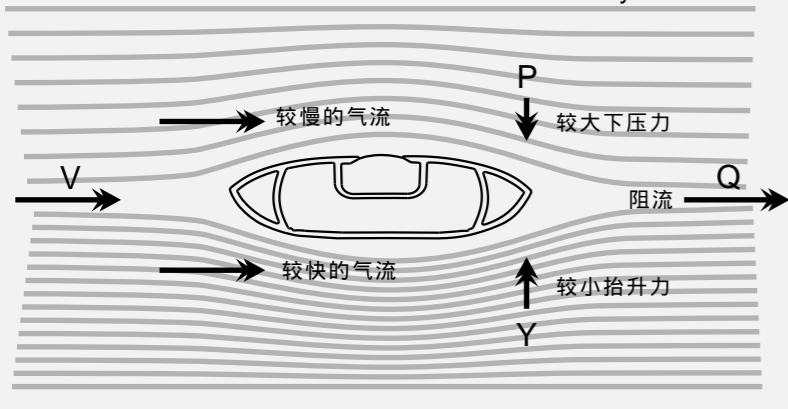

Roof Rack Roof Bar 横杆基座

TO LA 途拉，创与安全完美结合

Tola, Combine Creation and Security Perfectly

We Looking forwards to Developing Better Quality Products

Ultra Low Wind Noise and Perfect Drive Stability

- Anti-Noise Design Avoid Trouble
- Stainless Steel Structure Base
- Anti-Heat and Anto-UV Material Shell
- Convenient Install
- Used in More Than 50 Countries
- More Than 50 Inspection and Test, Perform Well under Cold and Hot Environment
- Small Pad Protects Vehicle from Hurt
- Combine Creation and Security Perfectly