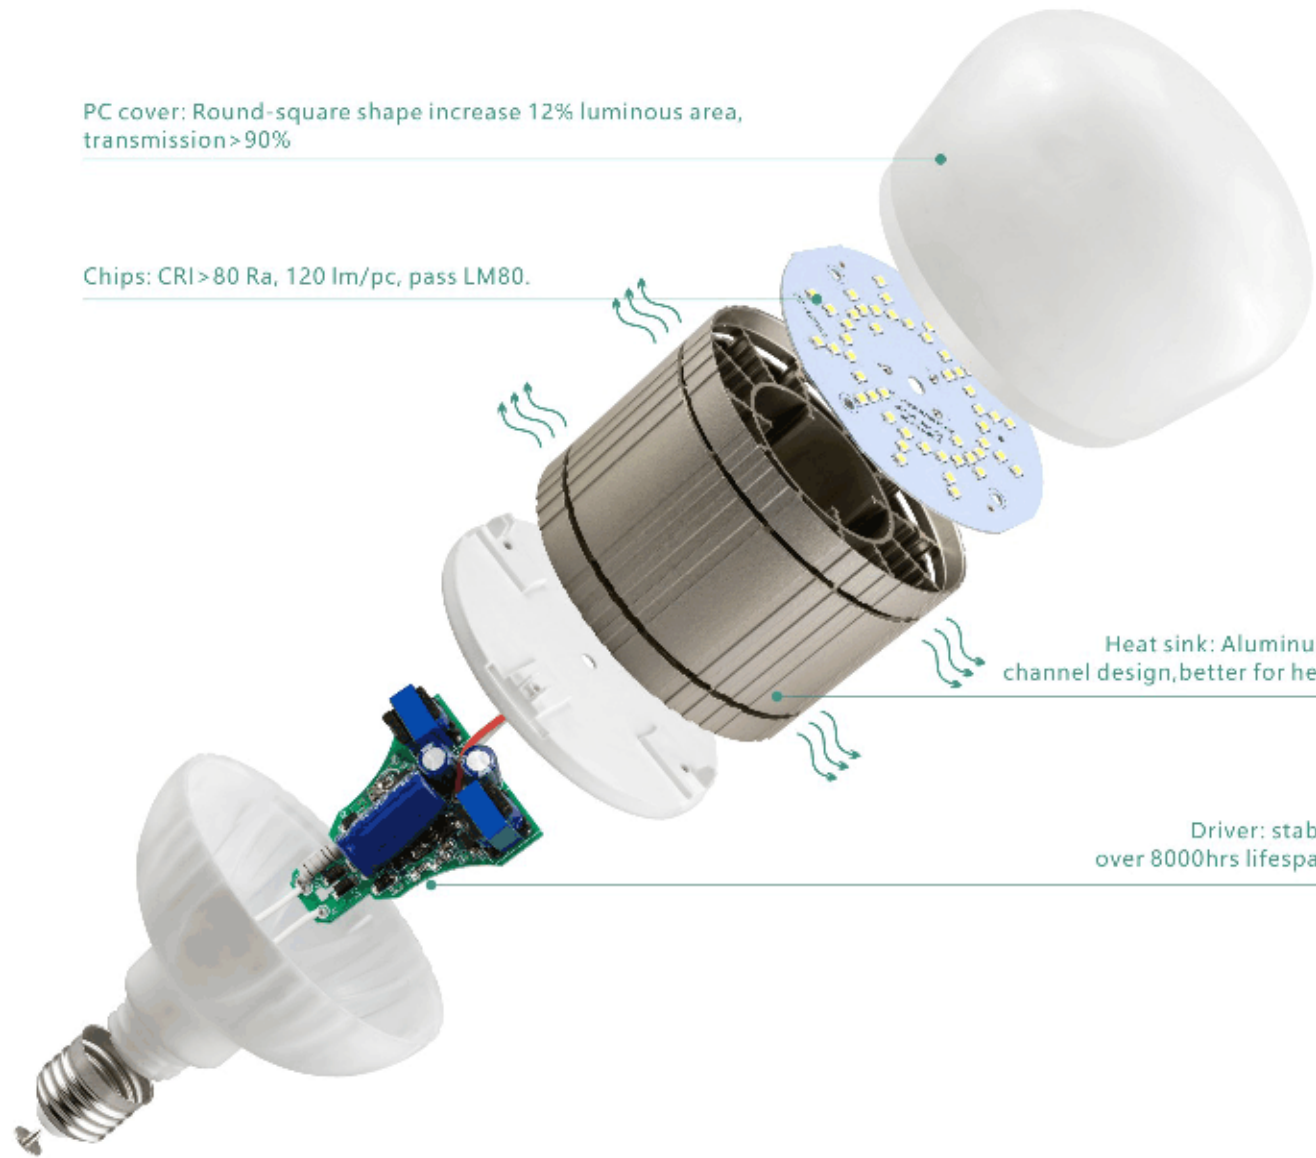

PC cover: Round-square shape increase 12% luminous area, transmission > 90%

Chips: CRI > 80 Ra, 120 lm/pc, pass LM80.

Heat sink: Aluminum with special channel design, better for heat conduction

Driver: stable IC solution, over 8000hrs lifespan of capacitor

230° angle type, 20000hrs.
230°发光角度, 20000小时寿命。

13W =	19W	96W
18W =	27W	135W
24W =	36W	180W
30W =	45W	225W
40W =	60W	300W
50W =	75W	375W

REPLACE / 替换

CCT色温: 3000/4000/6500K

型号	功率	输入电压	功率因数	显色指数	光通量	发光角度	产品尺寸	工作温度	质保	灯头	外包装尺寸	单箱体积
CRD-C13W	13W	AC100-240V	0.5	>80	1170lm	230°	Φ84*146mm	-20~50°C	2 years	E27/B22	84.5*43*32cm/100	0.116
CRD-C18W	18W	AC100-240V	0.5	>80	1620lm	230°	Φ84*159mm	-20~50°C	2 years	E27/B22	84.5*43*34.5cm/100	0.125
CRD-C24W	24W	AC100-240V	0.5	>80	2160lm	230°	Φ94*180mm	-20~50°C	2 years	E27/B22	50*50*40.5cm/50	0.101
CRD-C30W	30W	AC100-240V	0.5	>80	2700lm	230°	Φ94*202mm	-20~50°C	2 years	E27/B22	50*50*44cm/50	0.11
CRD-C40W	40W	AC100-240V	0.5	>80	3600lm	230°	Φ105*224mm	-20~50°C	2 years	E27	66.5*55.5*25.5cm/30	0.094
CRD-C50W	50W	AC100-240V	0.5	>80	4500lm	230°	Φ105*244mm	-20~50°C	2 years	E27	66.5*55.5*27cm/30	0.1