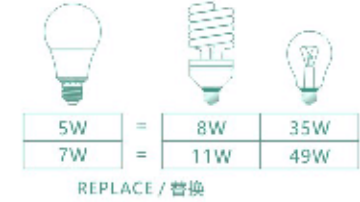

270°angle type,20000hrs.
Aluminum with plastic material.
270°发光角度，20000小时寿命。
塑包铝材质工艺。

CCT色温: 3000/4000/6500K

型号	功率	输入电压	功率因数	显色指数	光通量	发光角度	产品尺寸	工作温度	质保	灯头	外包装尺寸	单箱体积
CRD-AW5W	5W	AC100-240V	0.5	>80	450lm	270°	Φ60*118mm	-20~50℃	2 years	E27/B22	62*31.5*26.5cm/100	0.052
CRD-AW7W	7W	AC100-240V	0.5	>80	580lm	270°	Φ60*118mm	-20~50℃	2 years	E27/B22	62*31.5*26.5cm/100	0.052