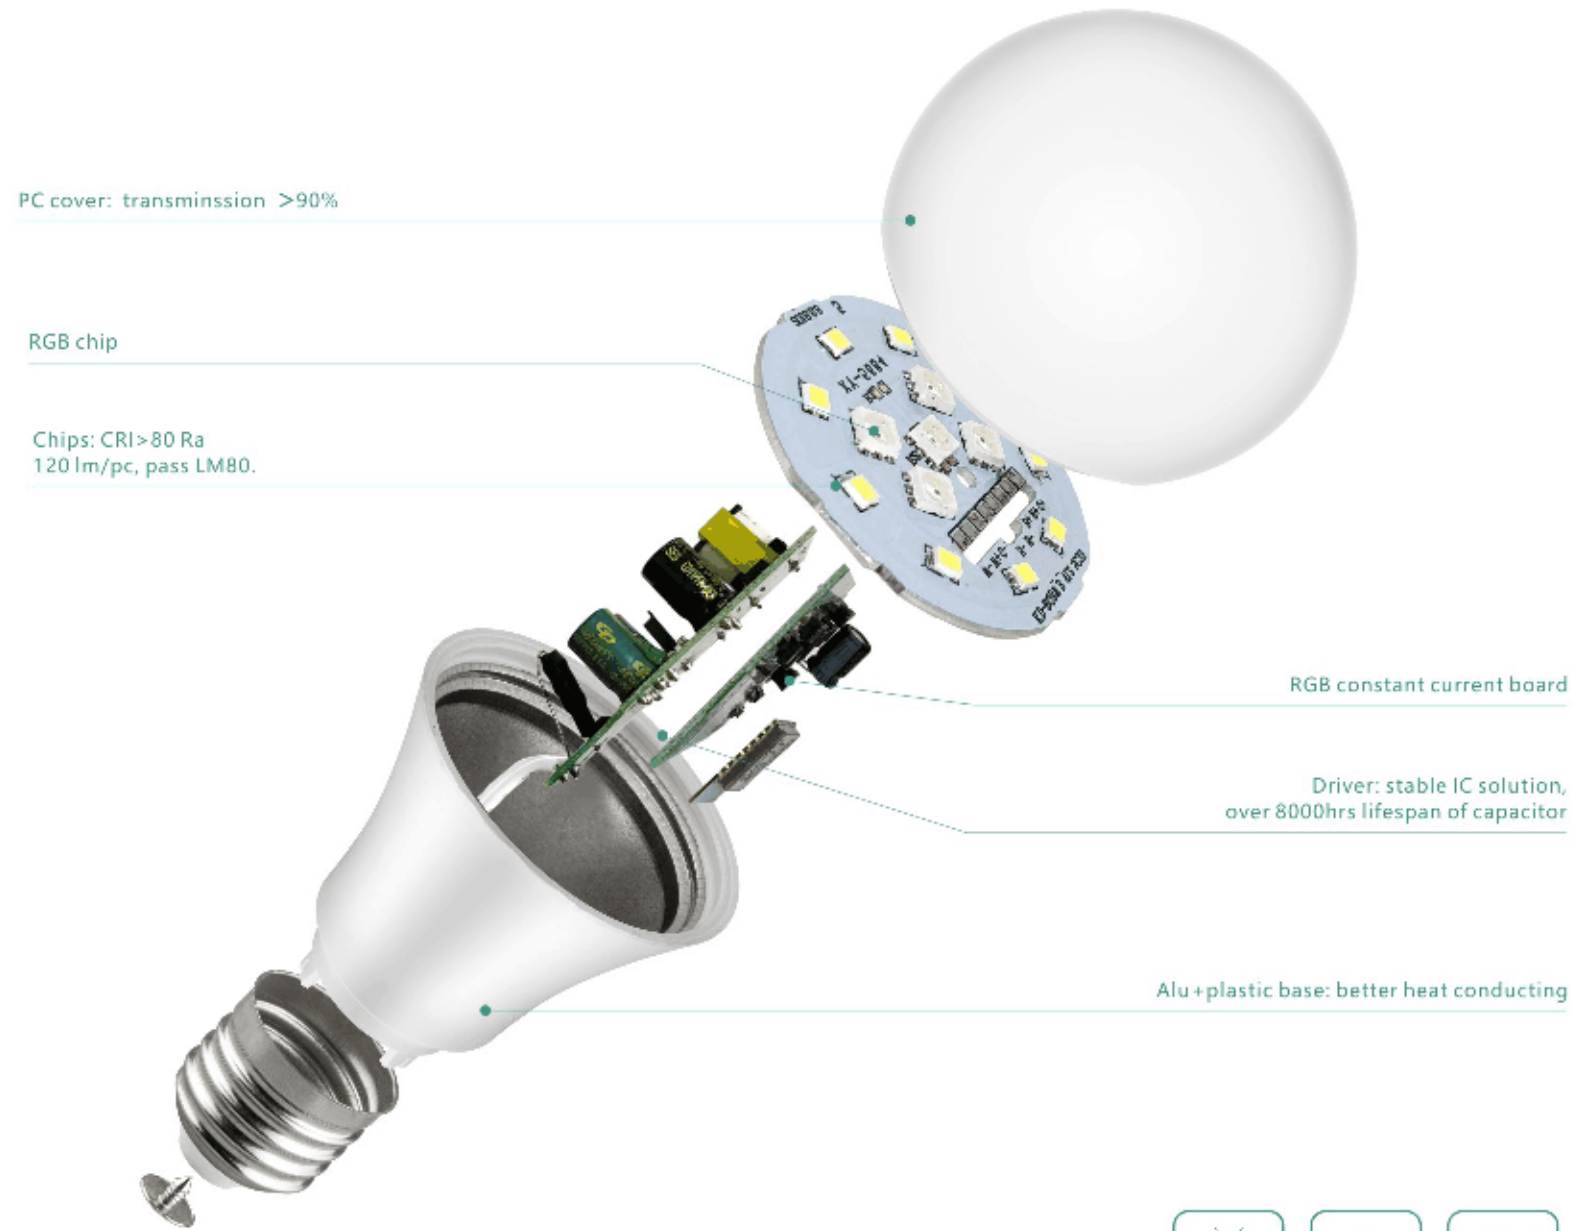

270°angle type,20000hrs.
Aluminum with plastic material.
270°发光角度，20000小时寿命。
塑包铝材质工艺。

CCT色温: 3000/4000/6500K

型号	功率	输入电压	功率因数	显色指数	光通量	发光角度	产品尺寸	工作温度	质保	灯头	外包装尺寸	单箱体积
CRD-AW5W	5W	AC100-240V	0.5	>80	450lm	270°	Φ60*118mm	-20~50℃	2 years	E27/B22	62*31.5*26.5cm/100	0.052
CRD-AW7W	7W	AC100-240V	0.5	>80	580lm	270°	Φ60*118mm	-20~50℃	2 years	E27/B22	62*31.5*26.5cm/100	0.052