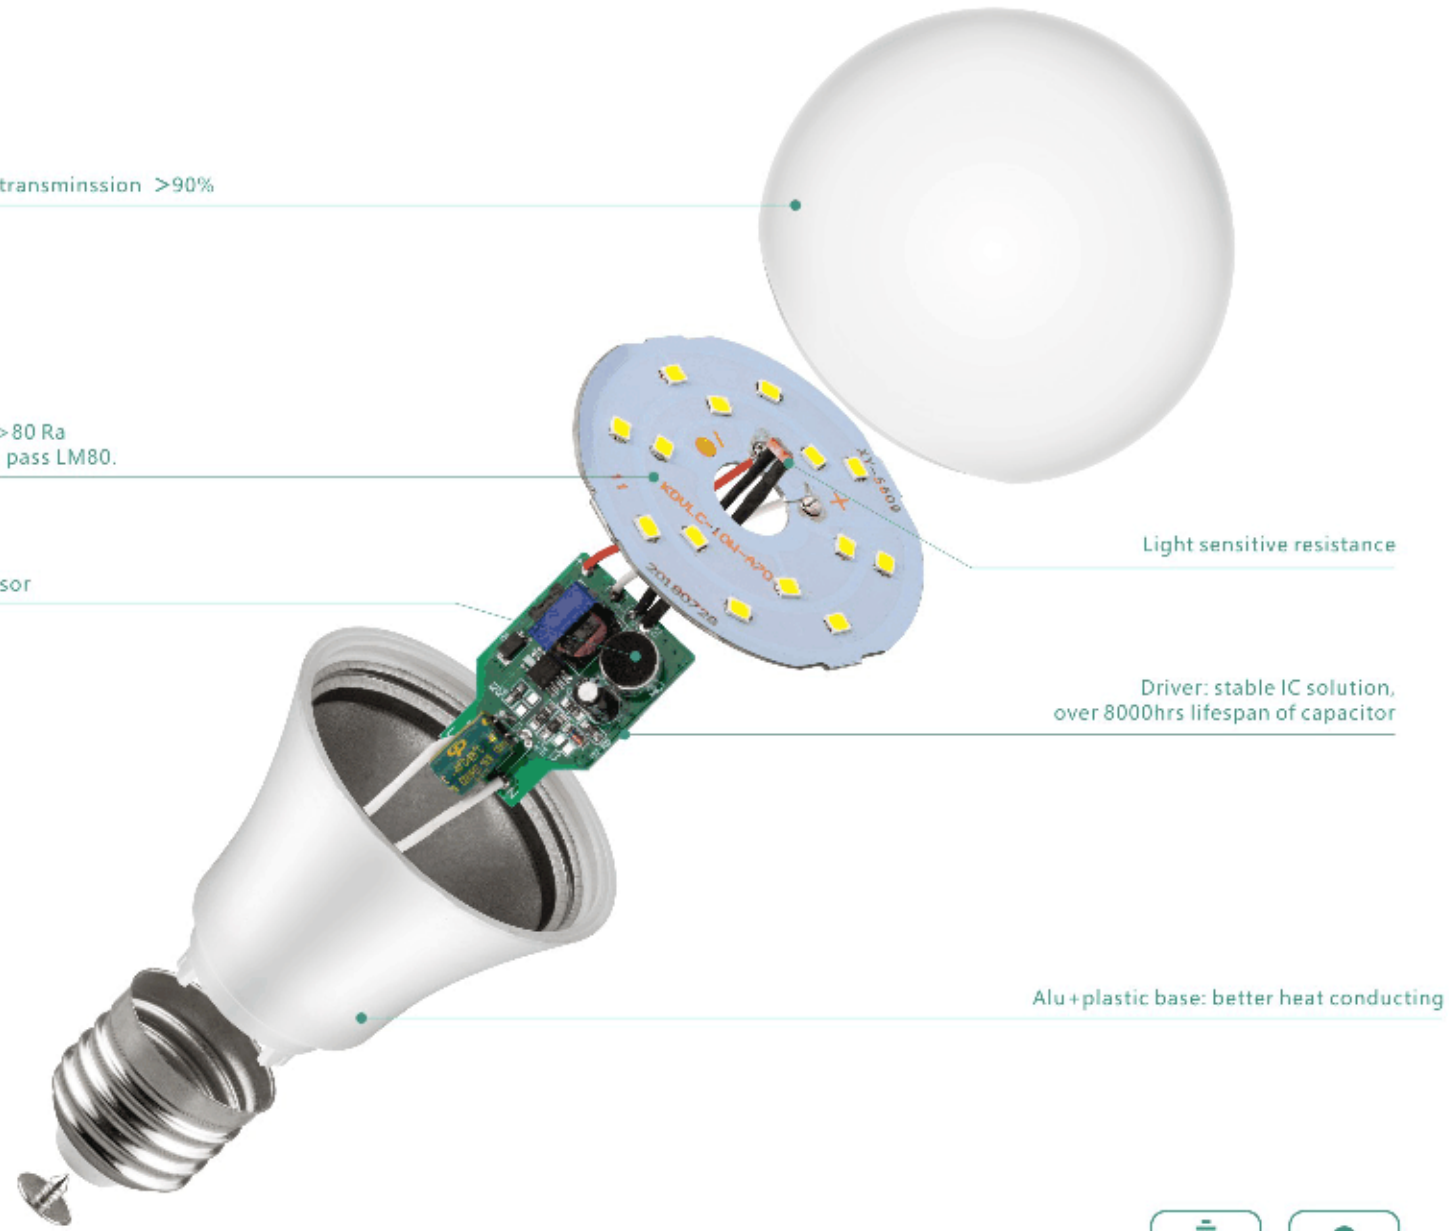

PC cover: transmisssion >90%

Chips: CRI>80 Ra
120 lm/pc, pass LM80.

Sound sensor

Light sensitive resistance

Driver: stable IC solution,
over 8000hrs lifespan of capacitor

Alu+plastic base: better heat conducting

5W	=	8W	35W
10W	=	14W	63W

REPLACE / 替换

270° angle type, 20000hrs.
Aluminum with plastic material.
270°发光角度, 20000小时寿命。
塑包铝材质工艺。

CCT色温: 3000/4000/6500K

型号	功率	输入电压	功率因数	显色指数	光通量	发光角度	产品尺寸	工作温度	质保	灯头	外包装尺寸	单箱体积
CRD-AS5W	5W	AC100-240V	0.5	>80	500lm	270°	Φ60*112mm	-20~50℃	2 years	E27/B22	62*31.5*25cm/100	0.049
CRD-AS10W	10W	AC100-240V	0.5	>80	1000lm	270°	Φ70*130mm	-20~50℃	2 years	E27/B22	72*36.5*29cm/100	0.076