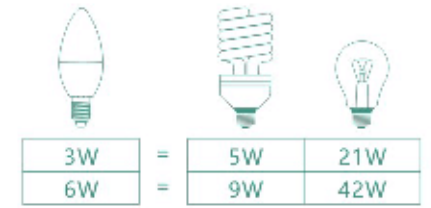

PC cover with more than 90% reflection

Chips: CRI > 80 Ra
120 lm/pc, pass LM80.

Stable IC solution driver

Anti-fire PP

C37/G45 series
C37/G45系列

REPLACE / 替换

180° angle type, 20000hrs.
Aluminum with plastic material.
180°发光角度, 20000小时寿命。
塑包铝材质工艺。