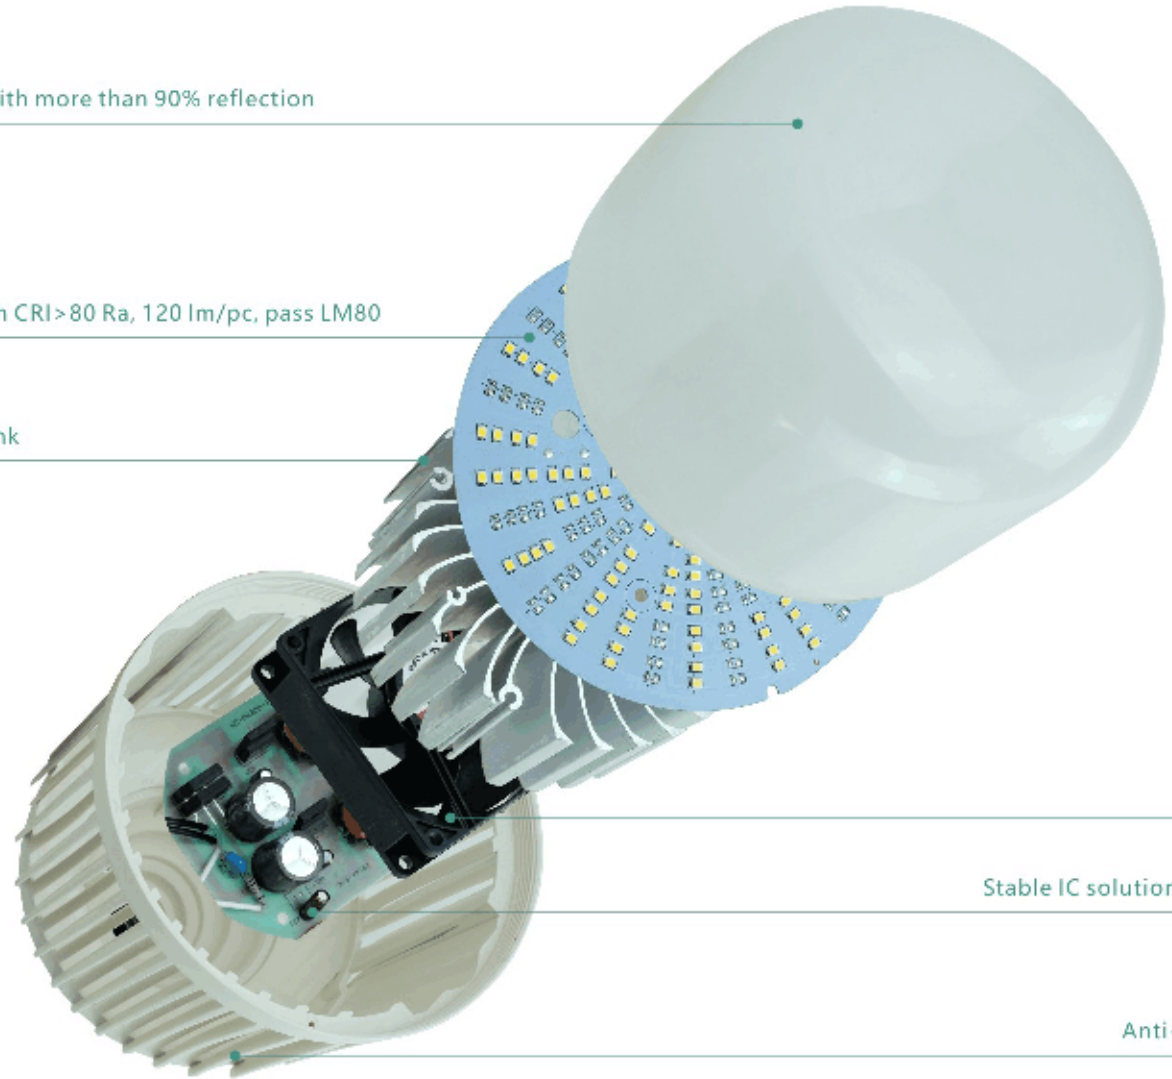

PC cover with more than 90% reflection

Chips with CRI>80 Ra, 120 lm/pc, pass LM80

Alu Heatsink

Fans

Stable IC solution driver

Anti-fire PP

180° angle type, 20000hrs.
Aluminum with plastic material.

180°发光角度, 20000小时寿命。
塑+铝材质工艺。

80W	120W	600W
100W	150W	750W
150W	225W	1125W
200W	300W	1500W

REPLACE / 替代