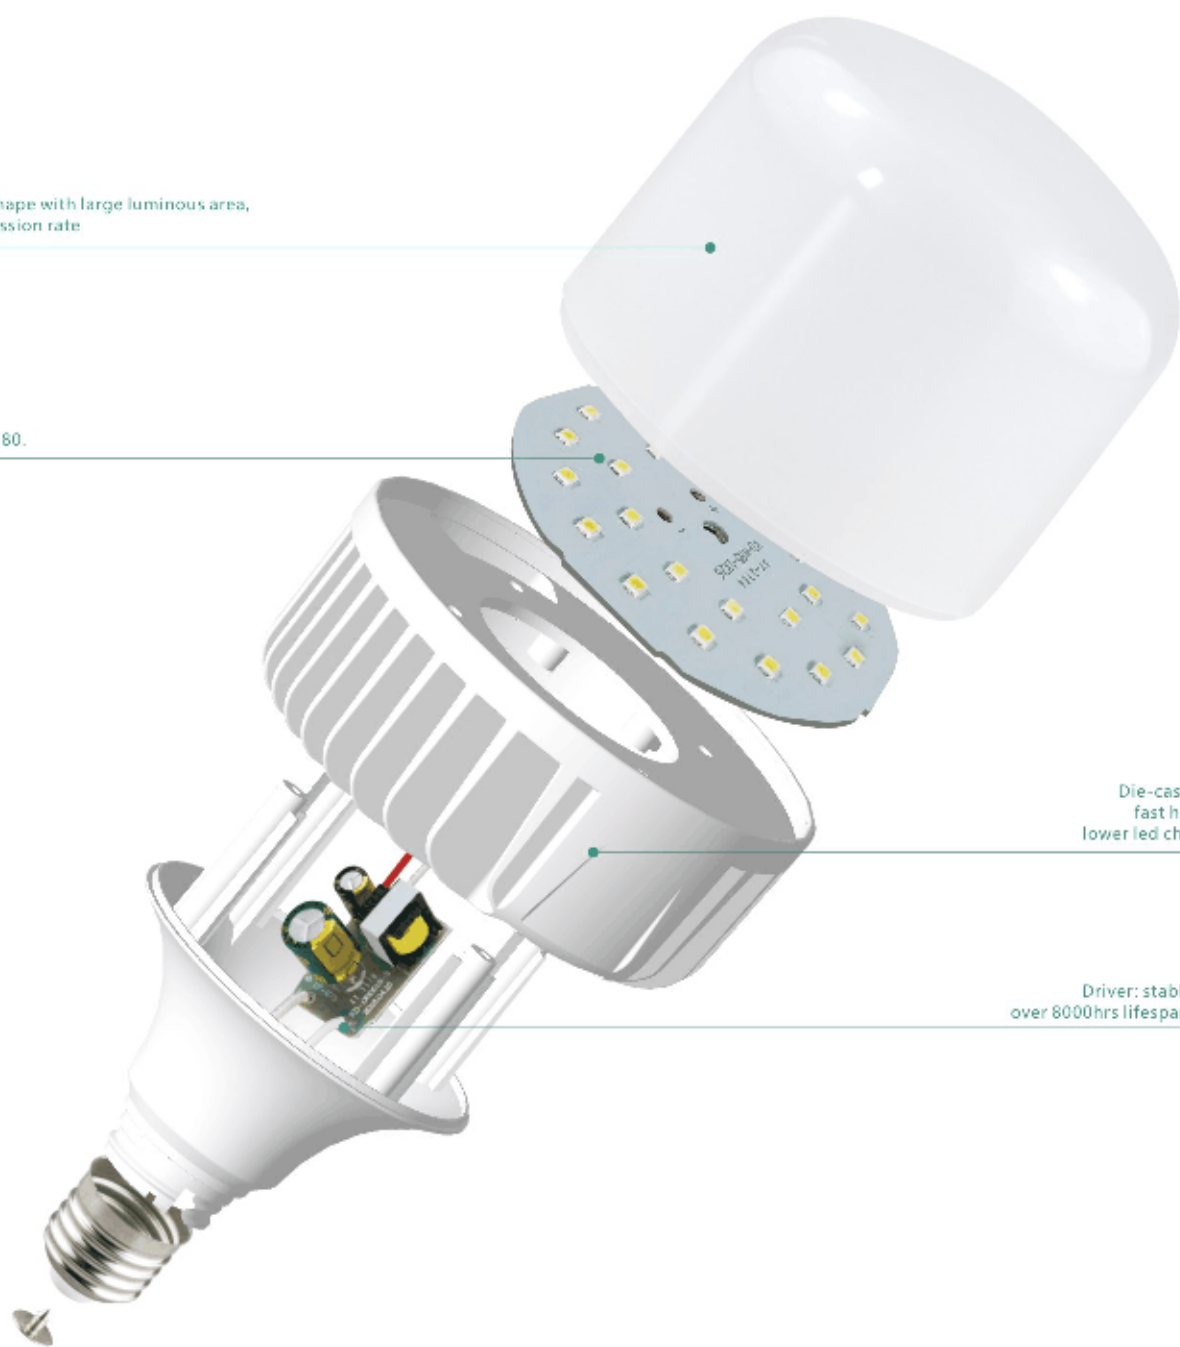

PC cover: special shape with large luminous area,
90% light transmission rate

Chips: CRI>80 Ra
120 lm/pc, pass LM80.

Die-casting aluminum,
fast heat dissipation,
lower led chip temperature

Driver: stable IC solution,
over 8000hrs lifespan of capacitor