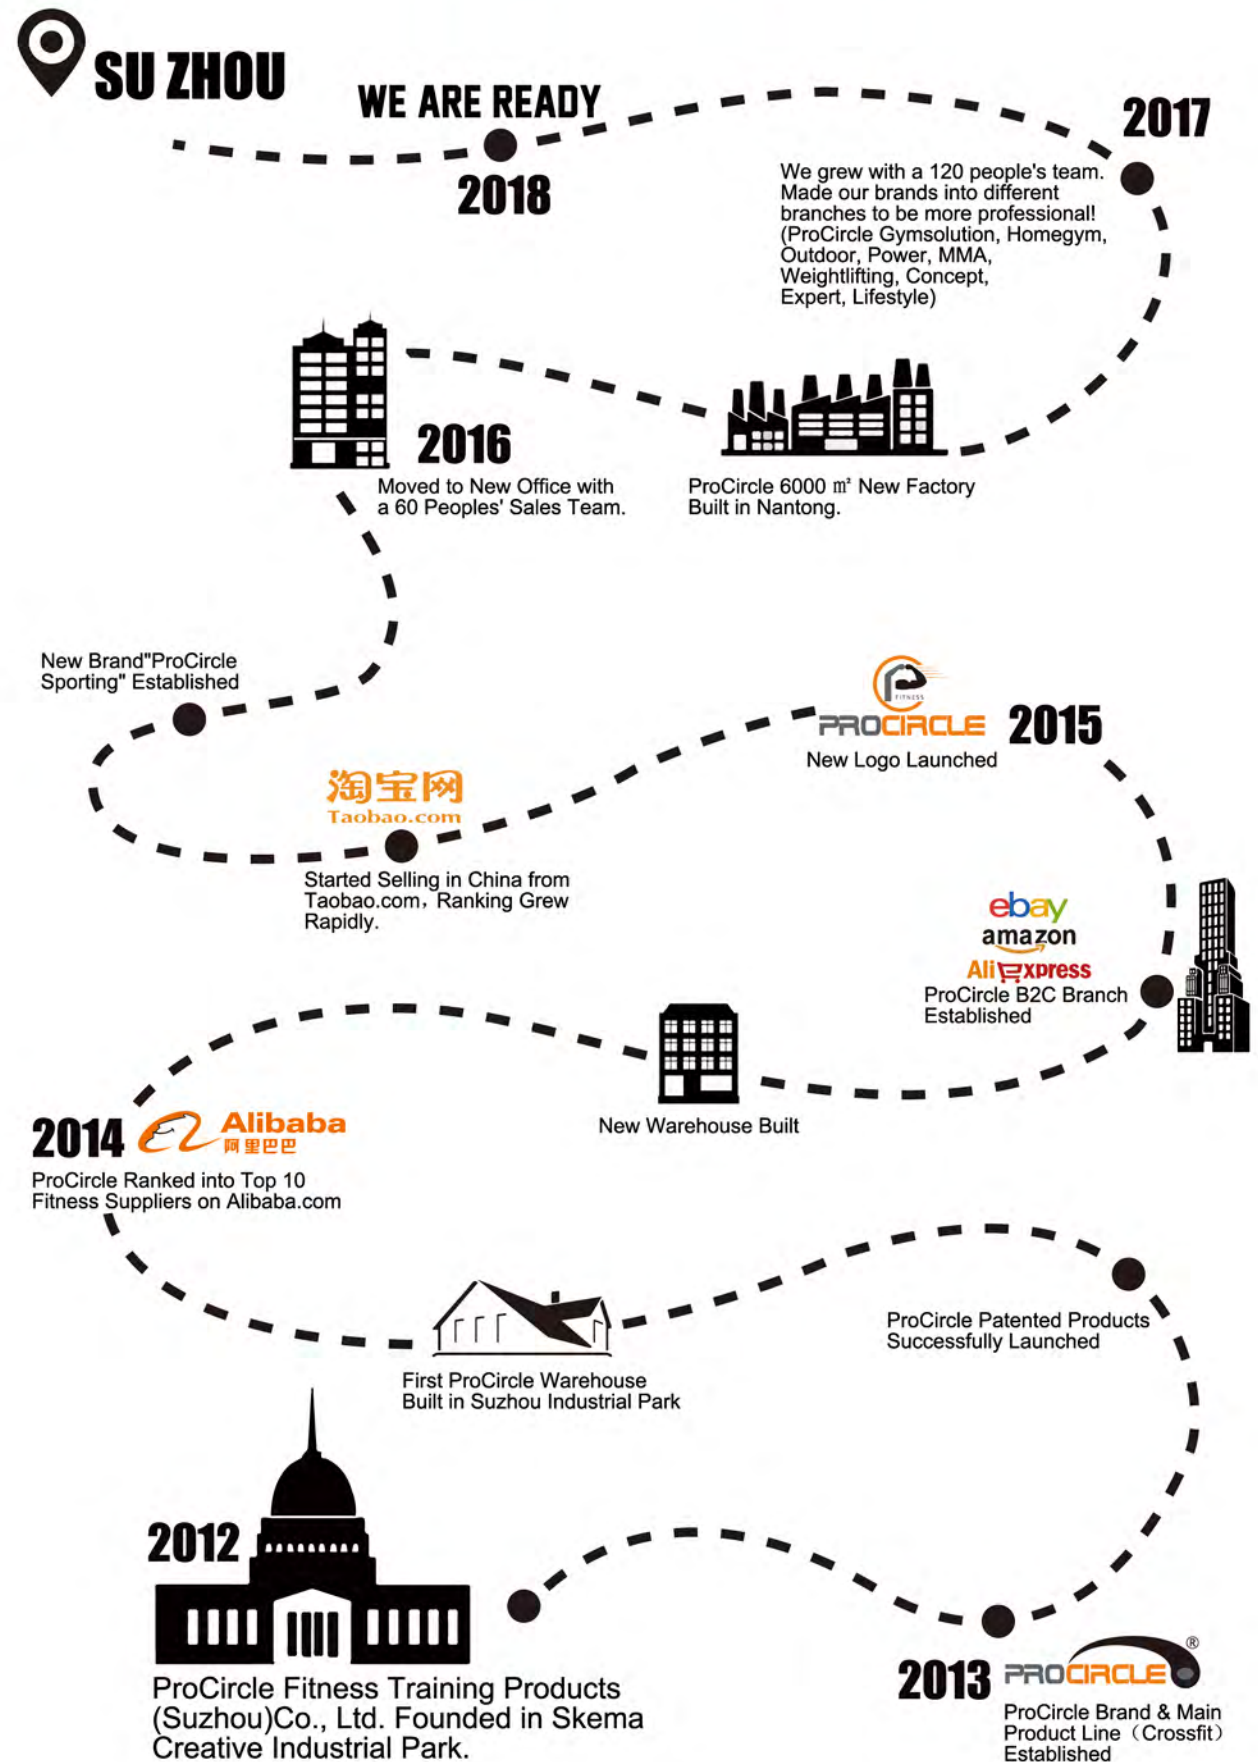

ProCircle Footprints