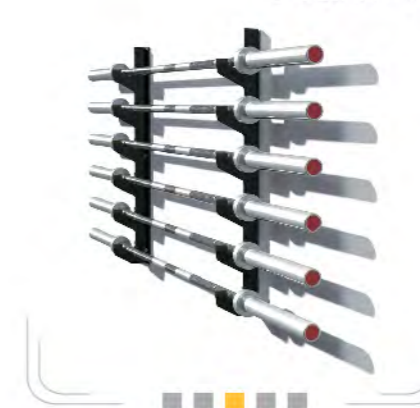

Barbell Rack RR011
> Material: 6-Gauge Steel
> Size: 6 Bar Capacity