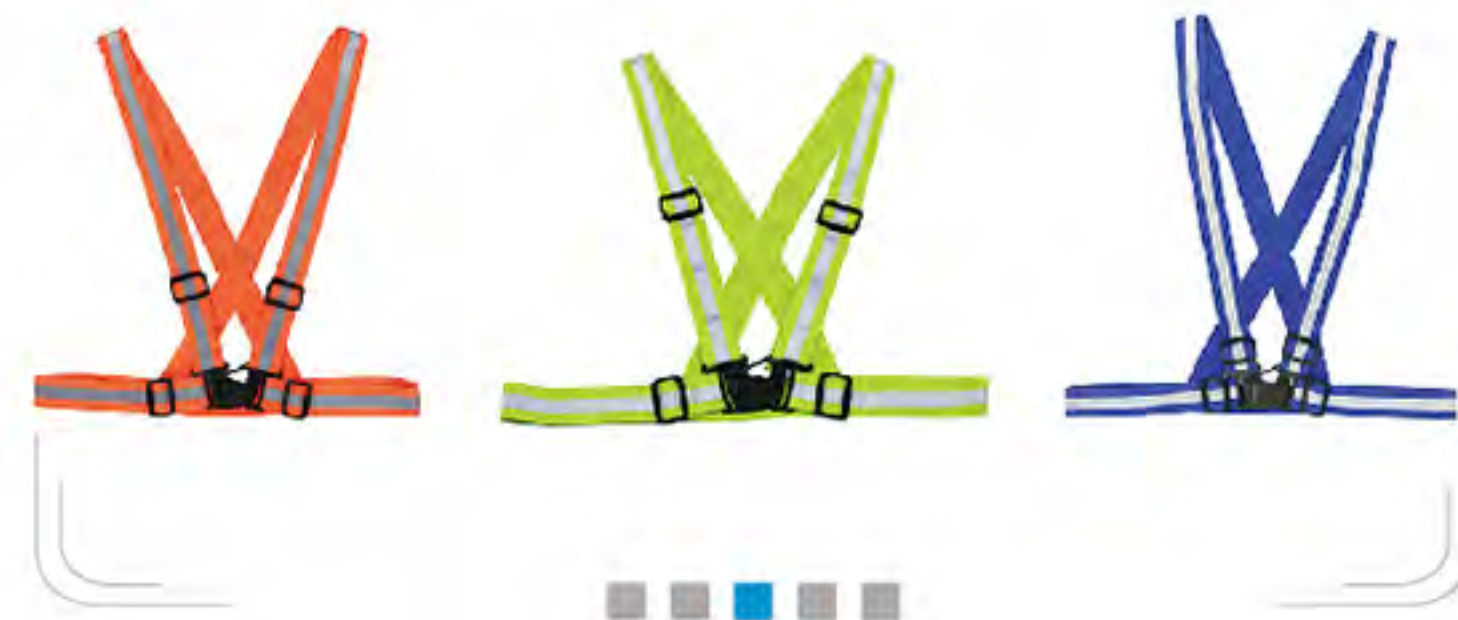

Reflective Vest

> Material: Nylon Waist to shoulder 13 - 22in
> Size: Waist 24 - 38in