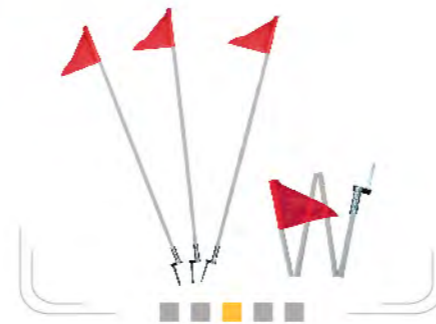

Trainer Flag SA025
> Material: Plastic, Cloth
> Size: 72in Height, 7mm Thick