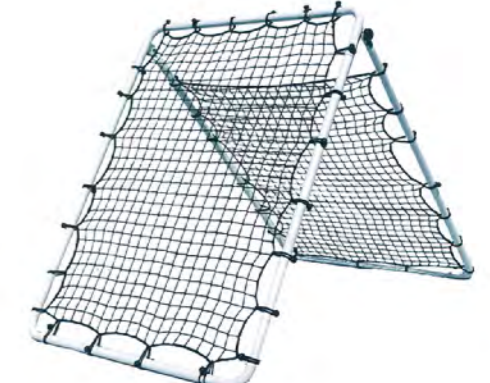

Soccer Rebounder SA029
> Material: Steel Frame and Nets
> Size: 36.5*37in