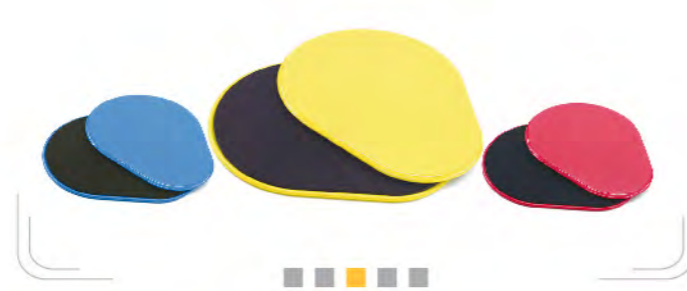

Mesh Portable Goals SA030
>Material: Fiberglass Frame and Nets
>Size: 6ft Wide

SA030

Core Sliders FA034
 > Material: ABS with Foam
 > Size: 18cm diameter

Core Sliders FA037
 > Material: ABS with Foam
 > Size: 24*15cm

Core Sliders FA048
 > Material: ABS with Foam
 > Size: Standard

Core Sliders FA049
 > Material: ABS with Foam
 > Size: Standard

Core Sliders FA036
 > Material: ABS with Foam
 > Size: 18cm

Core Sliders FA035
 > Material: ABS with Foam
 > Size: 18cm diameter