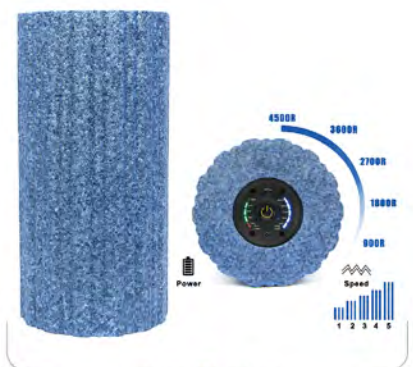

Vibrating Roller FR033

> Material: EPP
> Size: 14*33cm