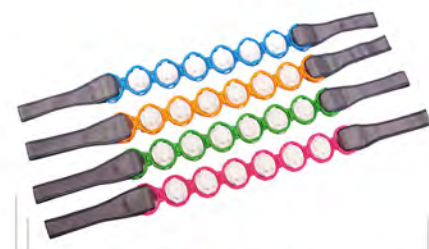

MS003

Massage Gear
 > Material: PP
 > Size: 60mm

MB030

Massage Roller
 > Material: Plastic
 > Size: Standard

MB031

Massage Ball Roller
 > Material: Plastic
 > Size: 45cm

MB032

Massage Stick
 > Material: PP and Steel
 > Size: 47cm in Length

MS004

Massage Stick
 > Material: PP and Steel
 > Size: 44cm in Length

MS005

Massage Stick
 > Material: PP and Steel
 > Size: 44cm in Length

MS006

Massage Stick
 > Material: PP and Steel
 > Size: 51cm in Length