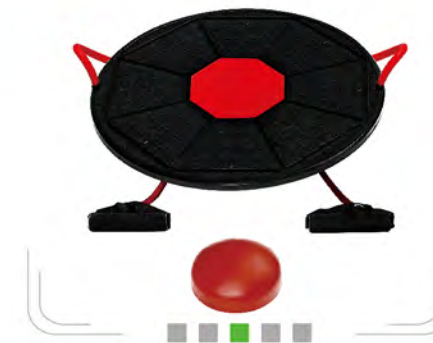

Balance Board FA040
 > Material: Wood
 > Size: 40cm Diameter

Balance Board FA044
 > Material: Plastic
 > Size: 40cm Diameter

Balance Mat FA046
 > Material: EVA
 > Size: 48*38*6cm

Balance Board FA041
 > Material: Birch Wood
 > Size: 45*35cm

Balance Board FA043
 > Material: PVC
 > Size: 33cm Diameter

Balance Board with Handle FA045
 > Material: Plastic
 > Size: 40cm Diameter

Balance Mat FA047
 > Material: EVA
 > Size: 30*20*6cm

Balance Board FA042
 > Material: Wood Board and Foam Roller
 > Size: 75*30cm Board; 10cm Roller