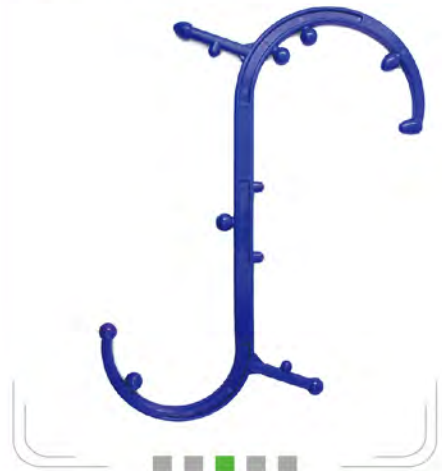

> Material: EPP
> Size: 8*16cm; 12*24cm

MB004

Massage Ball

> Material: EPP
> Size: 8*16cm; 12*24cm

MB005

Massage Hook MB007
> Material: PP
> Size: Standard

Massage Hook MB008
> Material: PP
> Size: Standard

Massage Hook MB009
> Material: PP
> Size: Standard

Lacrosse Ball MB014
> Material: Silicone
> Size: 64mm

Lacrosse Ball MB015
> Material: TPR
> Size: 64mm

Lacrosse Ball MB016
> Material: EVA
> Size: 64mm

Massage Ball MB017
> Material: PVC
> Size: 60mm; 75mm; 90mm

Massage Hook MB010
> Material: PP
> Size: Standard

Massage Hook MB011
> Material: PP
> Size: Standard

Massage Hook MB012
> Material: PP
> Size: Standard

Massage Ball MB018
> Material: Silicone
> Size: 60mm