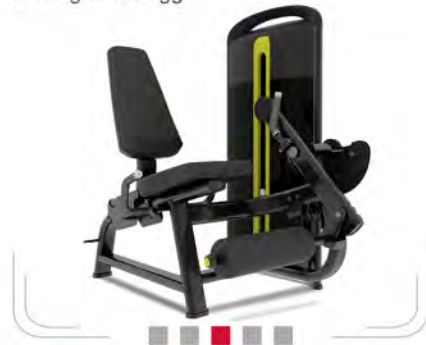

Leg Extension FE005
 > Size: 1679*1554*1530mm
 > Weight: 340kgs

Triceps Dip FE006
 > Size: 1300*1130*1450mm
 > Weight: 219kgs

Wide Chest Press FE007
 > Size: 1245*1480*1725mm
 > Weight: 165kgs

Leg Extension FE008
 > Size: 1240*1260*1165mm
 > Weight: 165kgs