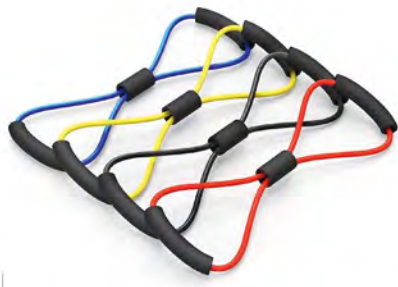

> Material: Nature Latex
> Size: 15*150cm

RT009

Yoga Band with Handle RT010

> Material: Nature Latex
> Size: 15cm width; Thickness, 0.15-0.8mm; Adjustable in Length

Resistance Tube RT011

> Material: Nature Latex Tube and Foam Coated PP Handle
> Size: 1.2m in Length, Optional in Resistance