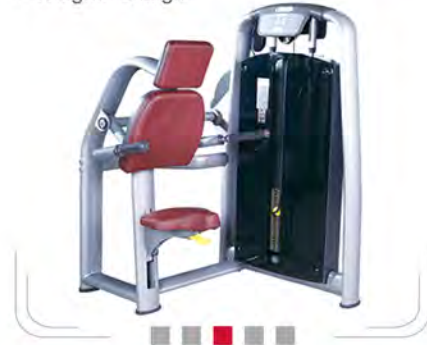

Triceps Dip FE006
> Size: 1300*1130*1450mm
> Weight: 219kgs