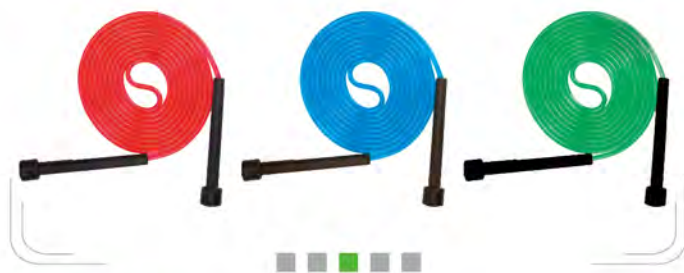

Value:

- ◆ Braved in Innovation
- ◆ Customer First
- ◆ Positive Energy
- ◆ Win-Win
- ◆ Pro Character

HOMEGYM

PROCIRCLE - HOMEGYM, out of Procircle Fitness, is the leading brand of home fitness products and solutions. We focus on forming a new trend to establish convenient workout atmosphere at your home. With the small but smart items, you could finish all the workout in your living room, bedroom, balcony or yard.

We are specialized in popular categories

like,

- ◆ Jump Ropes
- ◆ Resistance Training
- ◆ Yoga & Pilates
- ◆ Mobility
- ◆ Functional Gears
- ◆ Fitness Accessories

As a top fitness brand, we ProCircle enjoy and provide a wide selection of products. If you are a fan of Gym Training, Boxing&MMA, Outdoor Sports, Power Training, Weightlifting, or a professional athlete, check out our different branches!