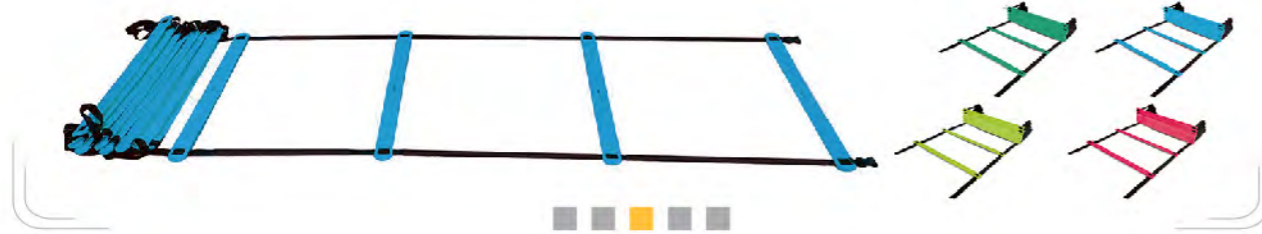

Agility Ladders SA001
 >Material: Plastic Plugs, Nylon Straps
 >Size: 4/6/8m

Running Parachute SA011
 > Material: Polyester
 > Size: Diameter 56in

Running Parachute SA012
 > Material: Polyester
 > Size: Diameter 42in