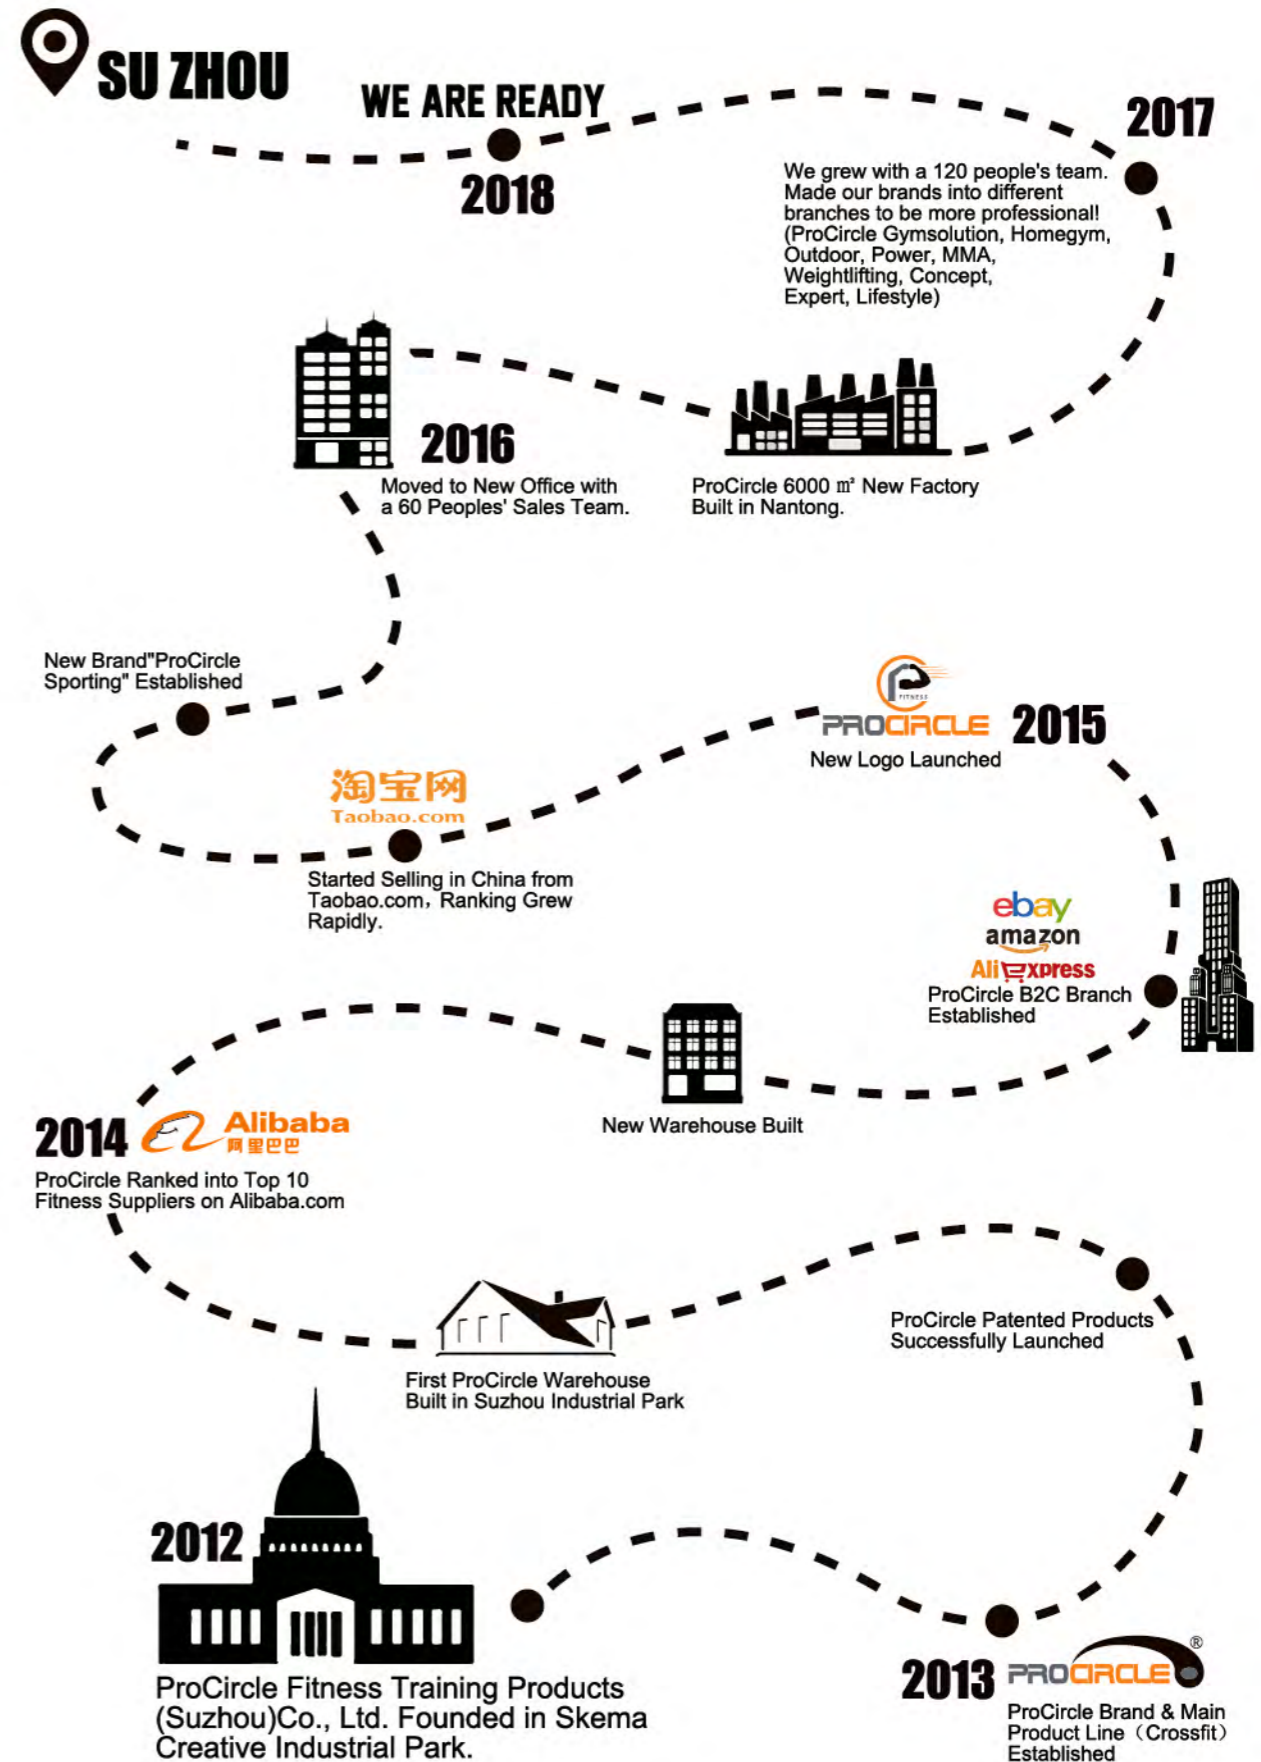

ProCircle Footprints