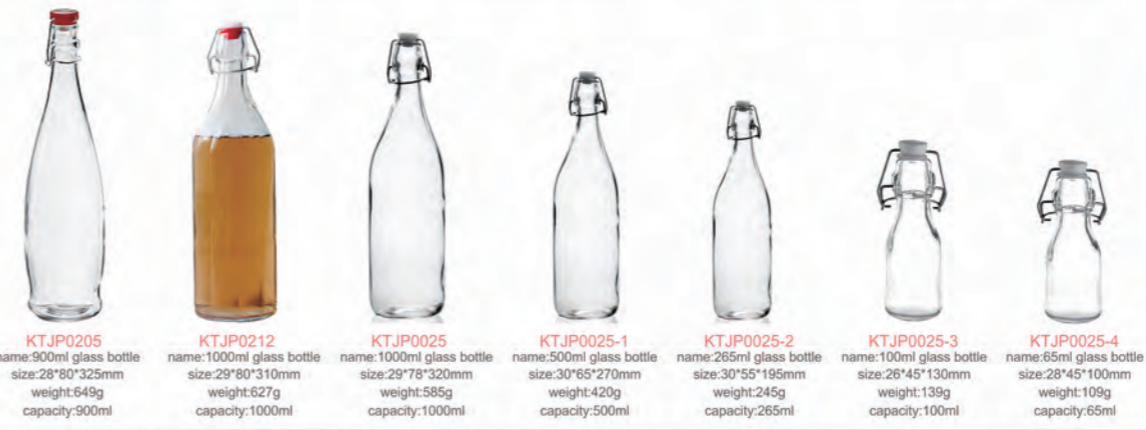

KTBT0084 name:1000ml glass water bottle size:44*95*242mm weight:496g capacity:1000ml
KTBT0084-P name:1000ml glass water bottle size:44*95*242mm weight:496g capacity:1000ml
KTBT0169 name:750ml glass juice bottle size:45*93*252mm weight:538g capacity:750ml
KTJP0210 name:1000ml glass bottle size:29*80*310mm weight:645g capacity:1000ml
KTJP0211 name:1000ml glass bottle size:29*80*310mm weight:637g capacity:1000ml
KTJP0321 name:1000ml glass bottle size:29*78*320mm weight:627g capacity:1000ml
KTJP0209 name:1000ml glass bottle size:29*78*320mm weight:608g capacity:1000ml