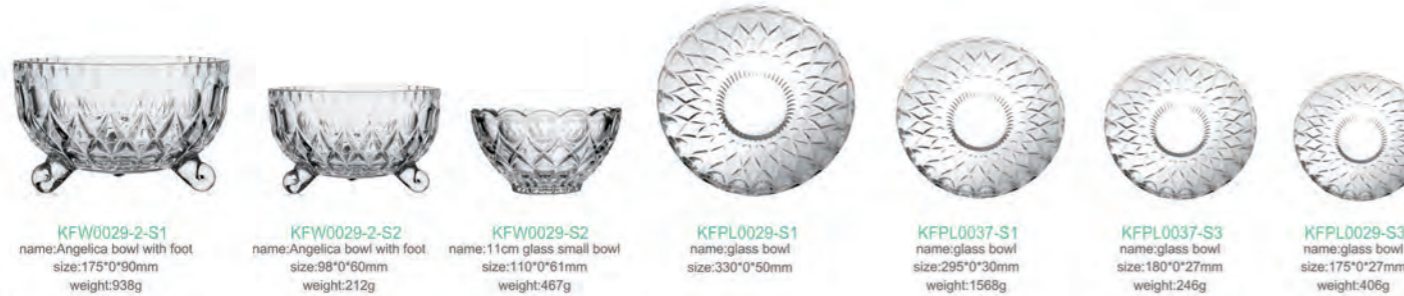

KFW0002
name:big glass fruit bowl
size:296*0*105mm
weight:2008g

KTW1290-3
name:9" 2.5L glass bowl
size:224*110*120mm
weight:1195g

KTW1290-2
name:7" 1.1L glass bowl
size:170*90*95mm
weight:596g

KFW0029-2-S1
name:Angelica bowl with foot
size:175*0*90mm
weight:938g