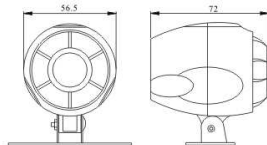

Technical parameters

Power	15/20W
Imped.	4/6/8 ohm
Voltage	DC 6-15V
Current	600/1200mA
Sound	1 or 6 Tone, Melodic
dB/M	113/118dB
Material	ABS
Color	Black
Packing	60PCS/0.048CBM