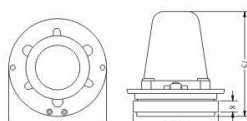

Technical parameters

Power	15/20W
Freq.	400-7.5kHz
Imped.	4/6/8 ohm
Wire	24# 10cm
dB/M	120dB
Material	ABS
Color	Black
Packing	60PCS/0.024CBM