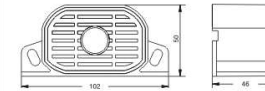

GR-05

*Technical parameters*

Power	15W
Voltage	DC 12-80V
Current	250mA
Sound	Beep-beep sound/ White noise
dB/M	102dB
Material	Nylon
Color	Black
Outer packing	80PCS/42*23*29cm
N.W/G.W	15kgs/16kgs
Waterproof grade	IP67