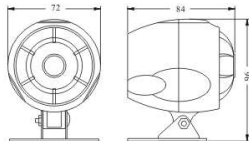

Technical parameters

Power	15/20/25W
Imped.	4/6/8 ohm
Voltage	DC 6-15V
Current	600/800/1200mA
Sound	1 or 6 Tone, Melodic
dB/M	110/115/120dB
Material	ABS
Color	Black
Packing	60PCS/0.048CBM