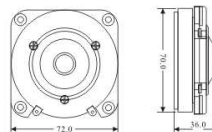

DRIVER UNIT

GD-76

Technical parameters

Power	25W
Freq.	400-7.5kHz
Imped.	4/6/8 ohm
Wire	24# 10cm
dB/M	120dB
Material	ABS
Color	Black
N.W/G.W	19kgs/20kgs
Packing	48PCS/0.013CBM