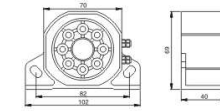

Technical parameters

Power	15W
Voltage	DC 12-80V
Current	250mA
Sound	Beep-beep sound/ White noise
dB/M	102dB±3dB
Material	Nylon
Color	Black
Outer packing	60PCS/44*25*26cm
N.W/G.W	15kgs/16kgs
Waterproof grade	IP67