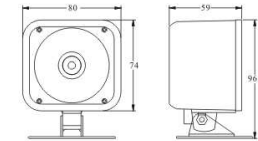

Technical parameters

Power	15/20W
Imped.	4/6/8 ohm
Voltage	DC 6-15V
Current	600/800mA
Sound	1 or 6 Tone, Melodic
dB/M	110/115dB
Material	ABS
Color	Black
Packing	50PCS/0.04CBM