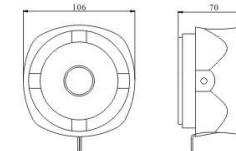

**GD-80**

*Technical parameters*

Power	40W
Freq.	400-7.5kHz
Imped.	4/6/8 ohm
Wire	18# 20cm
dB/M	120dB
Material	ABS
Color	Black
N.W/G.W	14.5kgs/15.5kgs
Packing	16PCS/0.018CBM

**GD-81**

*Technical parameters*