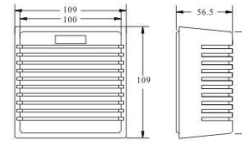

Technical parameters

Power	15W
Imped.	6 ohm
Voltage	DC 6-15V
Current	600mA
Sound	1 or 2 Tone
dB/M	115dB
Material	ABS
Color	White
Packing	40PCS/0.039CBM