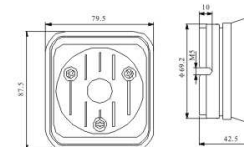

Technical parameters

Power	25W
Freq.	400-7.5kHz
Imped.	4/6/8 ohm
Wire	24# 10cm
dB/M	120dB
Material	ABS
Color	Black
Packing	48PCS/0.022CBM

GD-33