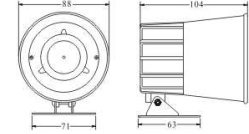

GS-27

*Technical parameters*

Power	15/20W
Imped.	6/10 ohm
Voltage	DC 6-15V
Current	600/1200mA
Sound	1 or 6 Tone, Melodic
dB/M	113/118dB
Material	ABS
Color	Black
Packing	60PCS/0.048CBM

GS-35

*Technical parameters*