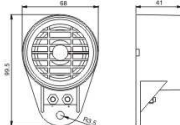

Technical parameters

Power	15W
Voltage	DC 12-80V
Current	250mA
Sound	Beep-beep sound/ White noise
dB/M	112dB±3dB
Material	Nylon
Color	Black
Outer packing	48PCS/43.5*24.5*30.5cm
N.W/G.W	18kgs/19kgs
Waterproof grade	IP67