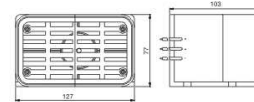

BACKUP ALARM

GR-04

Technical parameters

Power	15W
Voltage	DC 12-80V
Current	250mA
Sound	Beep-beep sound/ White noise
dB/M	112dB±3dB
Material	Nylon
Color	Black
Outer packing	24PCS/45*27*29cm
N.W/G.W	17.5kgs/18.5kgs
Waterproof grade	IP67