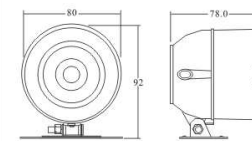

Technical parameters

Power	15/20W
Imped.	4/6/8 ohm
Voltage	DC 6-15V
Current	600/1200mA
Sound	1 or 6 Tone, Melodic
dB/M	110/115/120dB
Material	ABS
Color	Black/Red
Packing	50PCS/0.042CBM