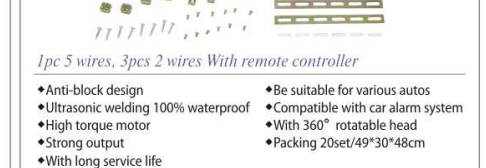

CENTRAL DOOR LOCK SYSTEM