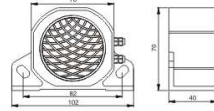

Technical parameters

Power	15W
Voltage	DC 12-80V
Current	250mA
Sound	Beep-beep sound/ White noise
dB/M	102dB±3dB
Material	Nylon
Color	Black
Outer packing	60PCS/44*25*26cm
N.W/G.W	15kgs/16kgs
Waterproof grade	IP67