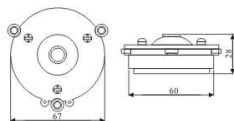

Technical parameters

Power	15/20W
Freq.	400-7.5kHz
Imped.	4/6/8 ohm
Wire	24# 10cm
dB/M	120dB
Material	ABS
Color	Black
Packing	100PCS/0.015CBM