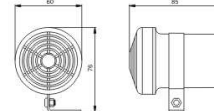

Technical parameters

Power	10W
Voltage	DC 12-24V
Current	120mA
Sound	Beep-beep sound
dB/M	108dB
Material	PP
Color	Black
Outer packing	100PCS/42*36*40cm
N.W/G.W	7.5kgs/8.5kgs
Waterproof grade	IP65