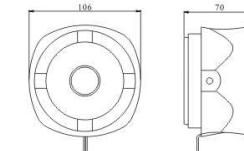

**GD-80**

*Technical parameters*

Power	40W
Freq.	400-7.5kHz
Imped.	4/6/8 ohm
Wire	18# 20cm
dB/M	120dB
Material	ABS
Color	Black
N.W/G.W	14.5kgs/15.5kgs
Packing	16PCS/0.018CBM

**GD-81**

*Technical parameters*