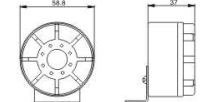

Technical parameters

Power	10W
Voltage	DC 12-24V
Current	120mA
Sound	Beep-beep sound
dB/M	108dB
Material	ABS
Color	Black
Outer packing	200PCS/47*38*31cm
N.W/G.W	13.5kgs/14.5kgs
Waterproof grade	IP67