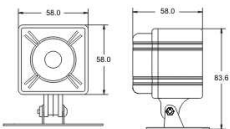

Technical parameters

Power	20W
Imped.	6 ohm
Voltage	DC 6-15V
Current	1200mA
Sound	1 or 2 Tone
dB/M	119dB
Material	ABS
Color	Black
Packing	-