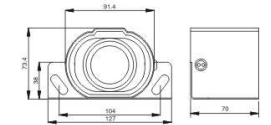

Technical parameters

Power	20W
Voltage	DC 12-80V
Current	500mA
Sound	Beep-beep sound/ White noise
dB/M	112dB±3dB
Material	Steel
Color	Black
Outer packing	24PCS/32*27*28cm
N.W/G.W	18kgs/19kgs
Waterproof grade	IP67