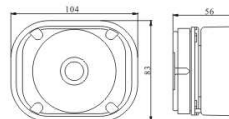

Technical parameters

Power	25W
Freq.	400-7.5kHz
Imped.	4/6/8 ohm
Wire	18# 20cm
dB/M	120dB
Material	ABS
Color	Black
N.W/G.W	15kgs/16kgs
Packing	36PCS/0.03CBM