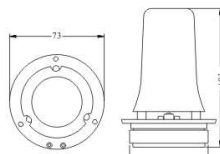

Technical parameters

Power	15/20W
Freq.	400-7.5kHz
Imped.	4/6/8 ohm
Wire	24# 10cm
dB/M	120dB
Material	ABS
Color	Black
Packing	60PCS/0.03CBM