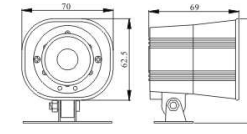

Technical parameters

Power	15/20W
Imped.	6/10 ohm
Voltage	DC 6-15V
Current	600/1200mA
Sound	1 or 6 Tone, Melodic
dB/M	113/118dB
Material	ABS
Color	Black
Packing	60PCS/0.048CBM