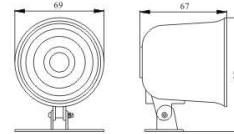

ELECTRONIC SIREN

GS-25

Technical parameters

Power	15/20W
Imped.	6/10 ohm
Voltage	DC 6-15V
Current	600/1200mA
Sound	1 or 6 Tone, Melodic
dB/M	113/118dB
Material	ABS
Color	Black
Packing	60PCS/0.048CBM