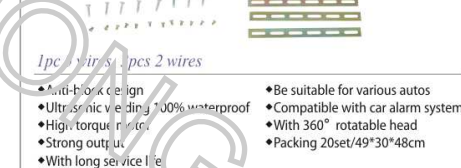

CENTRAL DOOR LOCK SYSTEM