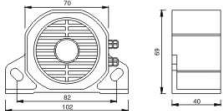

Technical parameters

Power	15W
Voltage	DC 12-80V
Current	250mA
Sound	Beep-beep sound/ White noise
dB/M	102dB±3dB
Material	Nylon
Color	Black
Outer packing	60PCS/44*25*26cm
N.W/G.W	15kgs/16kgs
Waterproof grade	IP67