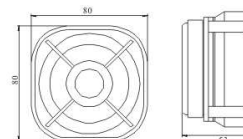

## DRIVER UNIT

**GD-76**

*Technical parameters*

Power	25W
Freq.	400-7.5kHz
Imped.	4/6/8 ohm
Wire	24# 10cm
dB/M	120dB
Material	ABS
Color	Black
N.W/G.W	19kgs/20kgs
Packing	48PCS/0.013CBM

**GD-77**

*Technical parameters*