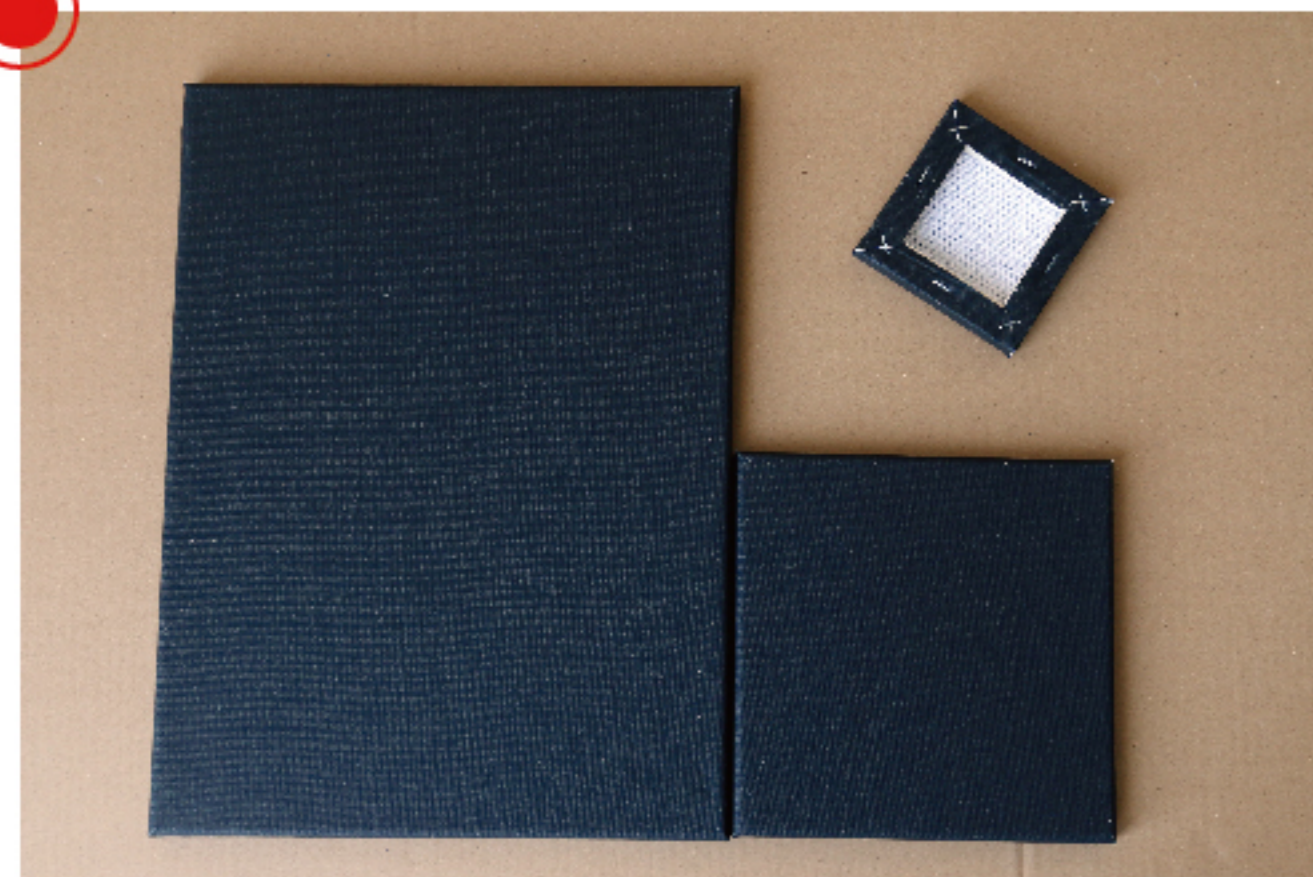

Mini Display Easel with canvas Mini easel size:15*15cm canvas and easel,shrinking together packing:24 sets/display box

Black Canvas :100% cotton upon your request Frame size:1.7x2.0/2.5/3.0/3.8cm Wood style:Paulownia/fir/pine Back staple

Canvas panel:100% cotton,280gsm or 380gsm Thickness:3mm or 4mm upon your request Size are available upon request 18x24cm,24x30cm,30x40cm,40x50cm