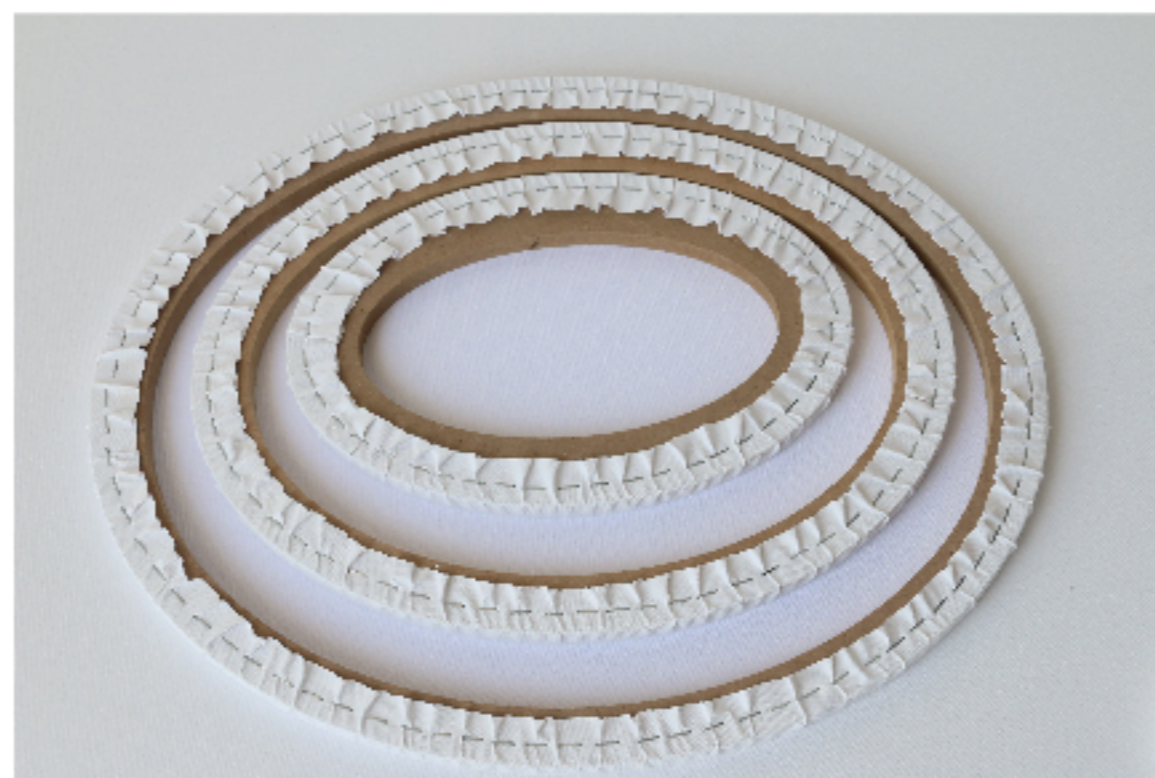

## Round shape stretched canvas

Canvas:100% cotton or 100% linen upon your request  
MDF frame size:1.7x3.0/3.8cm,back staple  
Sizes are available upon request  
20cm,30cm,40cm,50cm,60cm,80cm,100cm

## Heart-shape stretched canvas

Canvas:100% cotton or 100% linen upon your request  
MDF frame size:1.7x3.0/3.8cm,back staple  
Sizes are available upon request  
10cm,20cm,30cm,40cm,50cm

## Oval shape stretched canvas

Canvas: 100% cotton or 100% linen  
upon your request  
MDF frame size: 1.7x3.0/3.8cm  
Back staple  
Sizes are available upon request  
20x30cm, 30x40cm, 40x50cm, 50x60cm