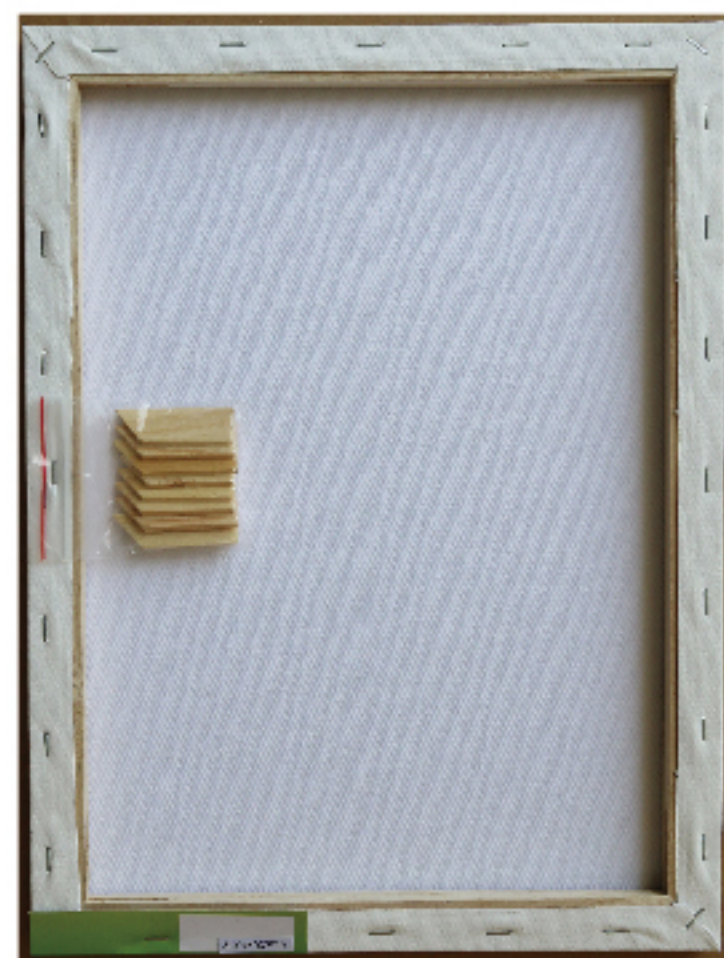

# Canvas

RUNFUNG  
AnHui RunFung Painting Materials Co.,Ltd.

Small size Canvas

Canvas with bracing bar

Canvas with crossing bar

# Staple

Name: Wood wedges stretchers

It is used for fixing and tightening corner wedges  
For small sizes, it is not necessary.

Back staple

Double back staple

Side staple

**280GSM**  
**320GSM**  
**380GSM**