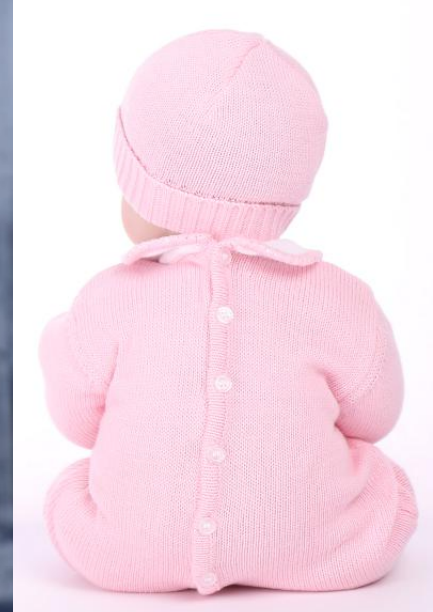

K11ZZ28

22inch reborn baby doll

-Rooted Mohair & brown eyes

-Pink dress with rabbit decoration

-Magnetic pacifier & Feeding-Bottle is available

Please email anna@npkdoll.com for more requirements.

DBS-ZZ-210