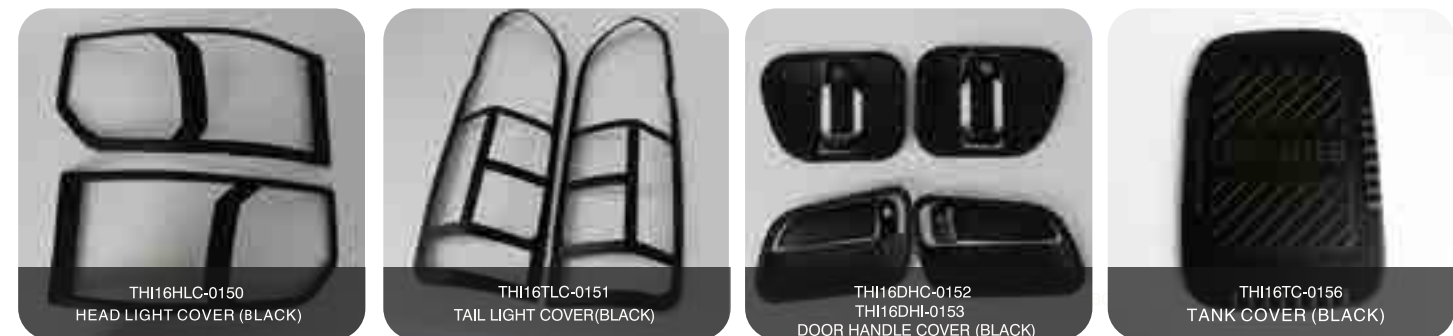

FOR: TOYOTA HIACE 2016-

THI16FFM-6023
FENDER FLARE (MODIFIED DESIGN)

CHROME

BLACK

FOR: TOYOTA INNOVA 2016 -

TH16DVI-4010
DOOR VISOR (BLACK)

TH16BT-0164
BODY TRIM (BLACK)

CHROME/BLACK