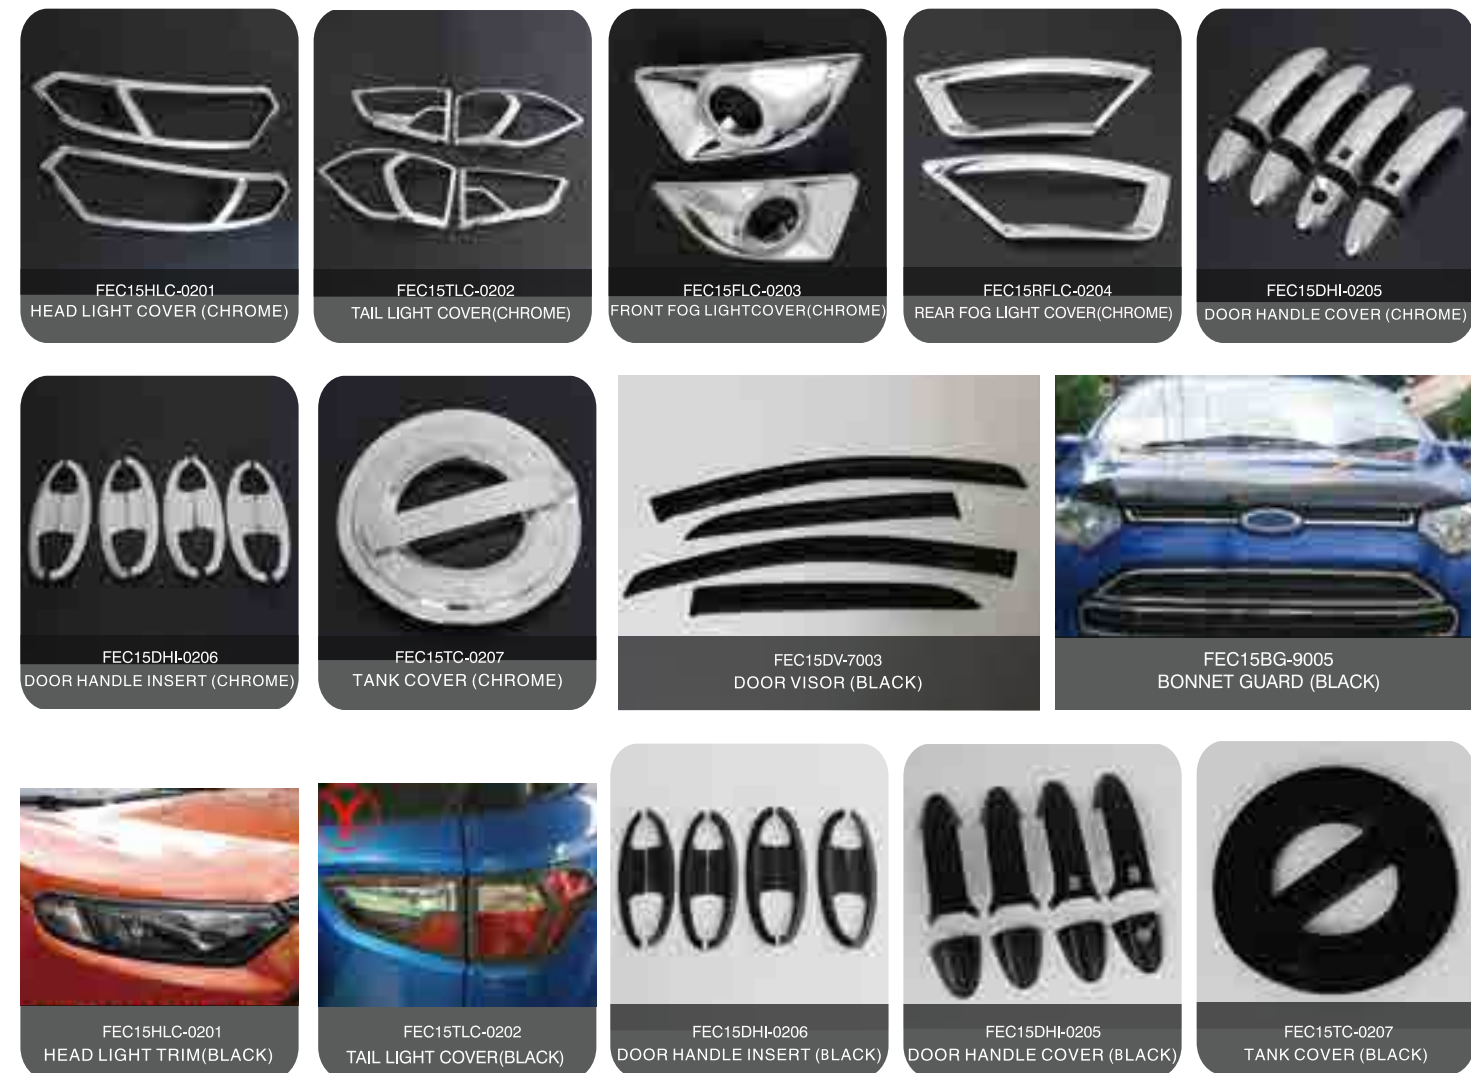

FE14HSN-6022
BONNET SCOOPS COVER WITH NUTS (BLACK)

FE14HS-6048
BONNET SCOOPS COVER (BLACK/WHITE)

FE14HS-6048
BONNET SCOOPS COVER (BLACK/ORANGE)

FOR: FORD EVEREST 2015-

CHROME

BLACK

FOR:FORD ECOSPORT 2015-

FEC15FFM-6055
FENDER FLARE MODIFIED DESIGN