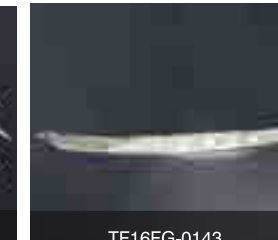

TF16DMC-0104
DOOR MIRROR COVER (CHROME)

TF16SLC-0138
SIDE WIND COVER (CHROME)

THR15DHC-0012
DOOR HANDLE COVER (CHROME)

TF16SWT-0139
SIDE WIND TRIM (CHROME)

TF16DGC-0140
FRONT DOWN GRILL COVER (CHROME)

TF16FG-0143
FRONT GATE(CHROME)