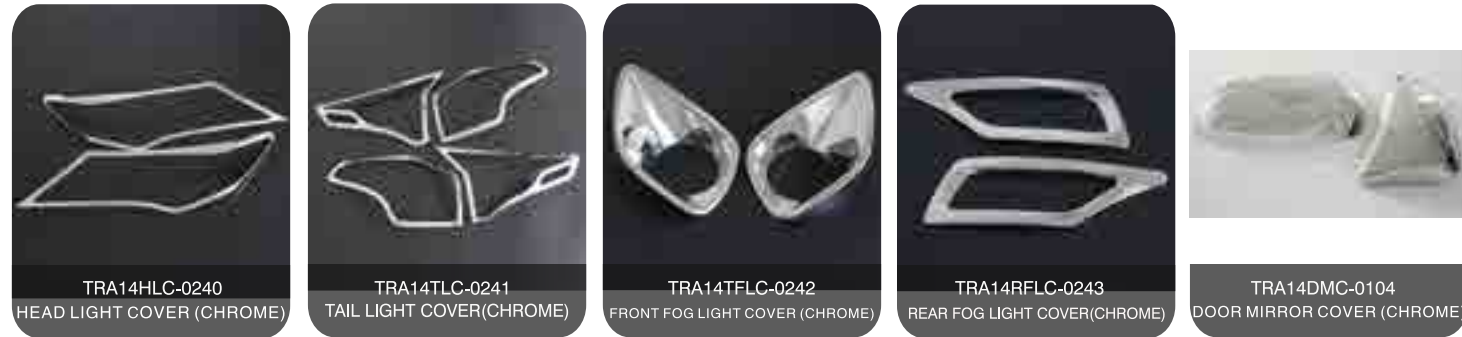

TRA17TLC-0235
TAIL LIGHT COVER(CHROME)

TRA17FLCS-0236
FRONT FOG LIGHT COVER (CHROME)

TRA17TC-0239
TANK COVER (CHROME)

TRA17FLC-0237
FRONT FOG LIGHT COVER (CHROME)

TRA17RFLC-0238
REAR FOG LIGHT COVER(CHROME)

FOR: TOYOTA RAV4 2014-