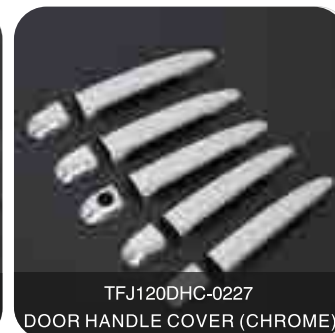

TFJ120TLC-0223
TAIL LIGHT COVER(CHROME)