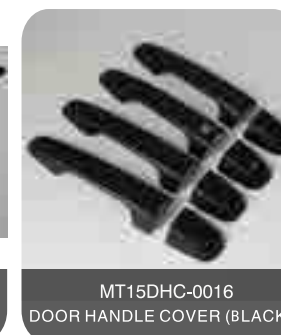

MP16LFT-0050
LICENSE FRAME TRIM(CHROME)

MP16BT-0051
BODY TRIMS (CHROME)

MP16RSC-0052
REAR STEP COVER

BLACK

MP16HLC-0044
HEAD LIGHT COVER (BLACK)

MP16TLC-0045
TAIL LIGHT COVER(BLACK)

MT15DHC-0016
DOOR HANDLE COVER (BLACK)