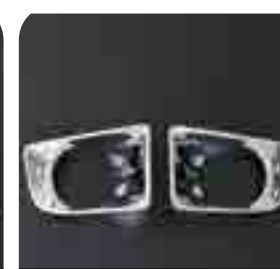

ID12TLC-0054
TAIL LIGHT COVER(CHROME)

ID12DHC-0018
DOOR HANDLE COVER (CHROME)

ID12DHI-0060
DOOR HANDLE INSERT (CHROME)

ID12TC-0061
TANK COVER (CHROME)

ID12TGC-0064
TAIL GATE COVER(CHROME)

ID12FLC-0065
FOG LIGHT COVER (CHROME)