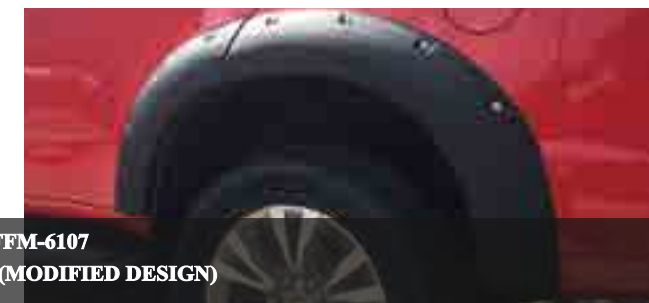

CC17HS-6014
BONNET SCOOPS COVER WITH NUTS (BLACK)