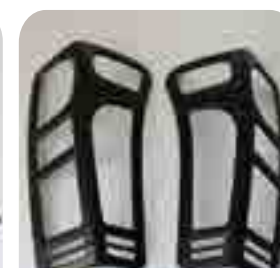

ID12TLC-0054
TAIL LIGHT COVER(BLACK)