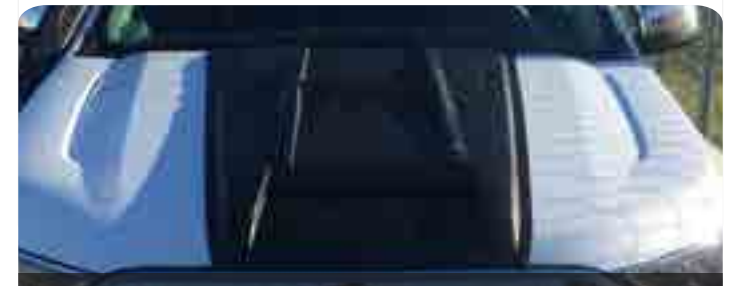

FE14DV-7002
DOOR VISOR (BLACK)

FE14BG-9001
BONNET GUARD (BLACK)

FE14BG-9001
BONNET GUARD (BLACK/SILVER)

FE15FG-4002
FRONT GRILL COVER (BLACK,RED,WHITE)

FE14SHC-6054
SIDE SCOOPS VENT (BLACK)

FE14HS-6048
BONNET SCOOPS COVER (BLACK)