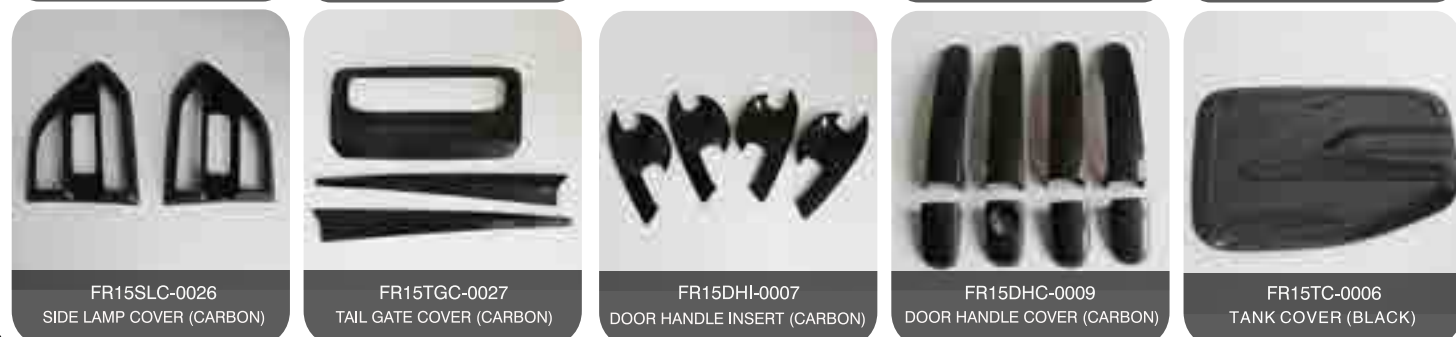

CHROME

CARBON

BLACK

FOR: FORD RANGER T7 2015-