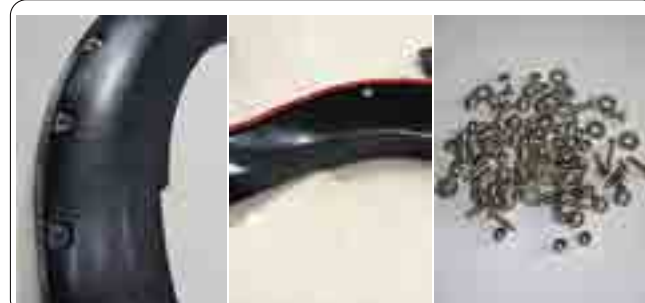

FR12HLC-0028
HEAD LIGHT COVER (BLACK)

FR15RFC-6003
FRONT ROOF COVER (BLACK,CARBON)

FOR: FORD EVEREST 2015-

FENDER FLARE OEM Design

FE14FFO-6038

FENDER FLARE Modified Design

FE14FFM-6052

FE14BC-6053
BODY CLADDING (BLACK,SILVER,WHITE,GRAY)