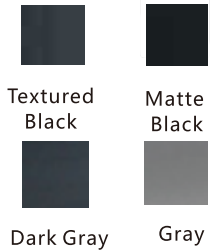

FR12HLC-0028
HEAD LIGHT COVER (BLACK)

FR15RFC-6003
FRONT ROOF COVER (BLACK,CARBON)

FOR: FORD EVEREST 2015-

FENDER FLARE OEM Design

FE14FFO-6038

FENDER FLARE Modified Design

FE14FFM-6052

FE14BC-6053
BODY CLADDING (BLACK,SILVER,WHITE,GRAY)