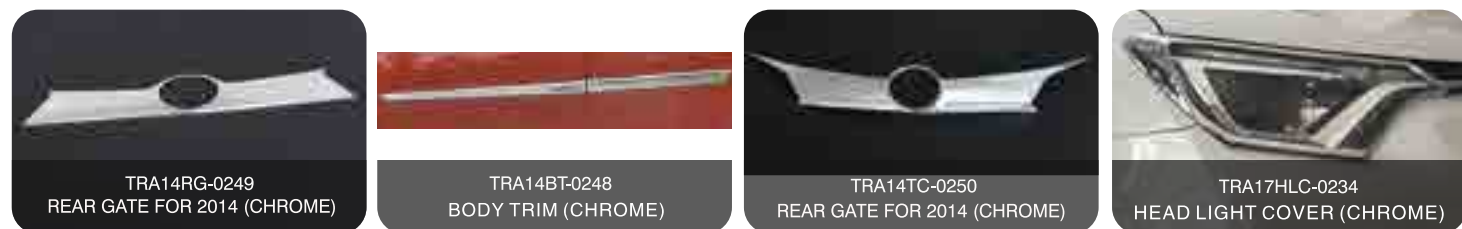

TRA14DMC-0104
DOOR MIRROR COVER (CHROME)

TRA14DHC-0245
DOOR HANDLE COVER (CHROME)

TRA14DHC-0009
DOOR HANDLE COVER (CHROME)

TRA14DMR-0247
DOOR MIRROR RIM (CHROME)

TRA14TC-0244
TANK COVER (CHROME)

TRA14DHI-0246
DOOR HANDLE INSERT (CHROME)