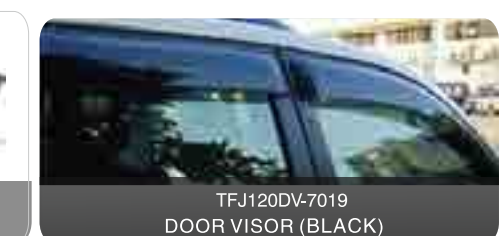

TFJ120DV-7019
DOOR VISOR (BLACK)