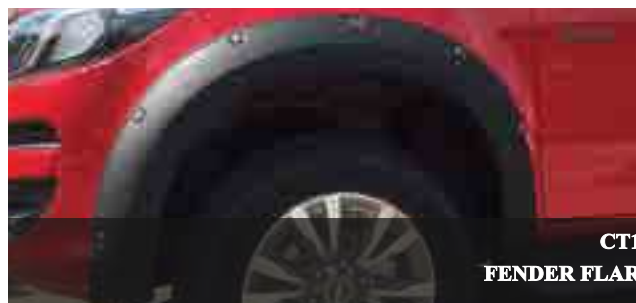

FOR: CHEVROLET COLORADO 2012-

FOR: CHEVROLET TRAIBLAZER 2016

CC17HLC-0092
HEAD LIGHT COVER (CHROME)

CC17HLC-0092
HEAD LIGHT COVER (BLACK)

CC17DHC-0095
DOOR HANDLE COVER (CHROME)

CC17DHC-0095
DOOR HANDLE COVER (BLACK)