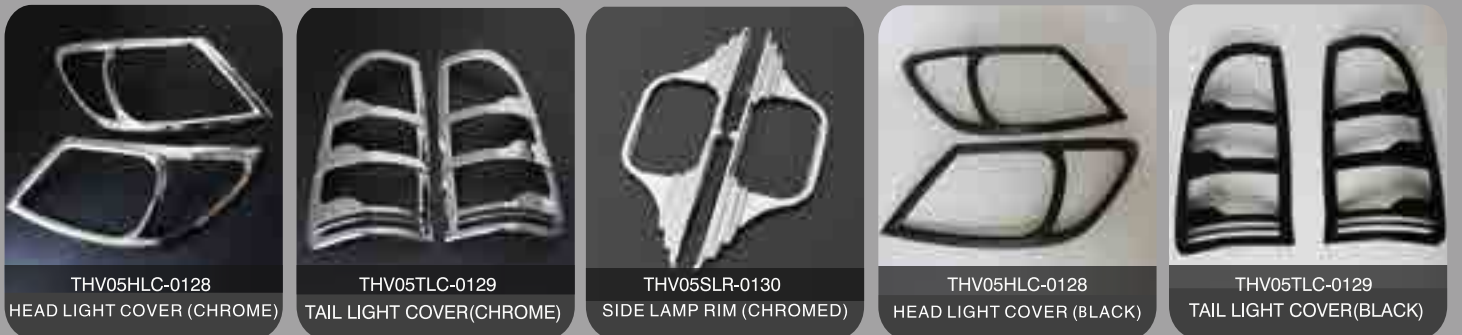

THV05FFO-6091 FENDER FLARE OEM DESIGN

THV05FFM-6092 FENDER FLARE MODIFIED DESIGN