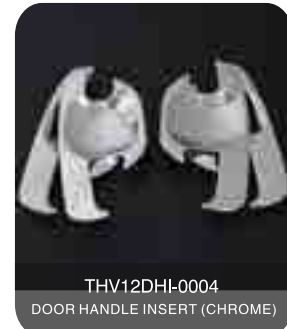

**THV12DHC-0005
DOOR HANDLE COVER (CHROME)**