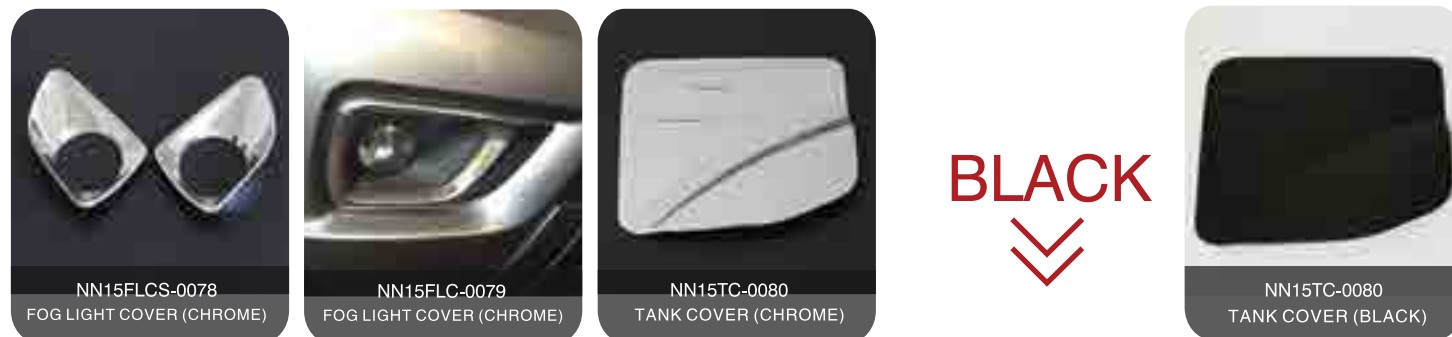

FOR: NISSAN NAVARA NP300 2014- CHROME