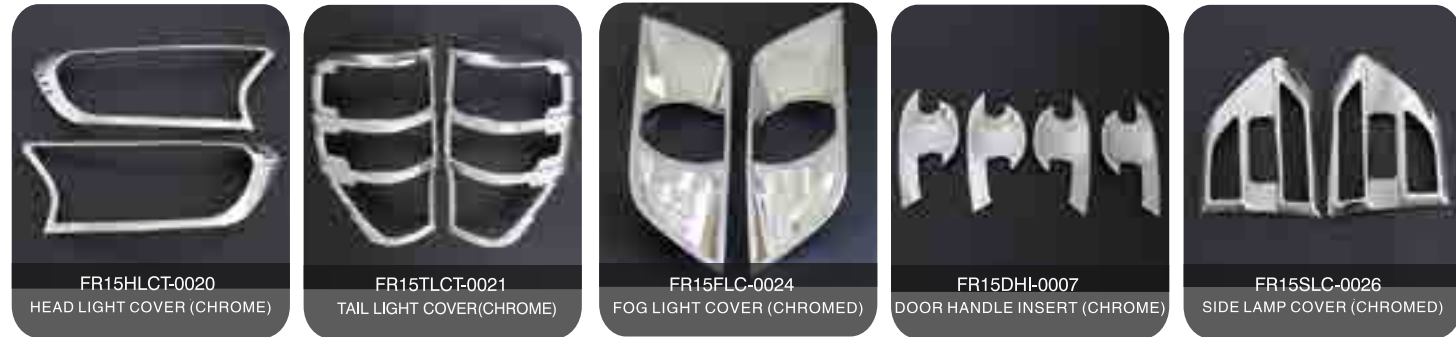

CHROME

CARBON

BLACK

FOR: FORD RANGER T7 2015-