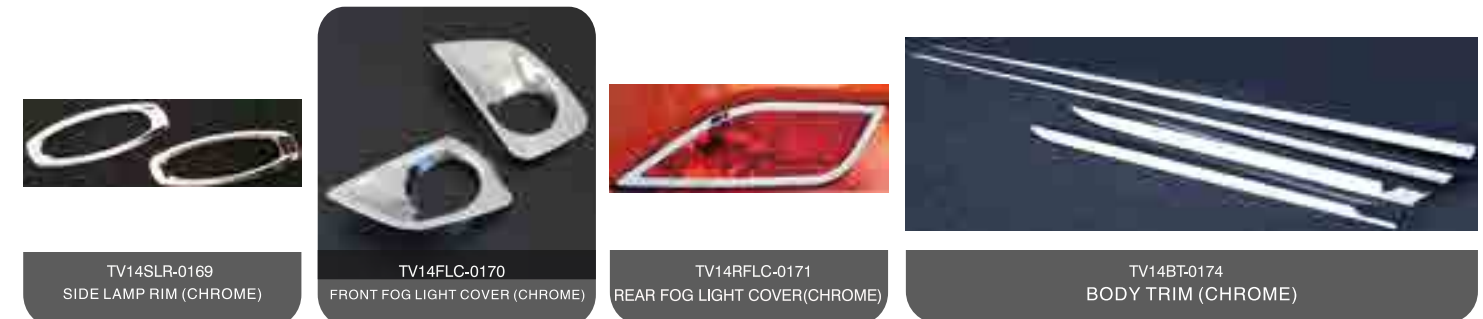

FOR: TOYOTA YARIS 2014 -

FOR: TOYOTA VIOS 2014-

CHROME

BLACK