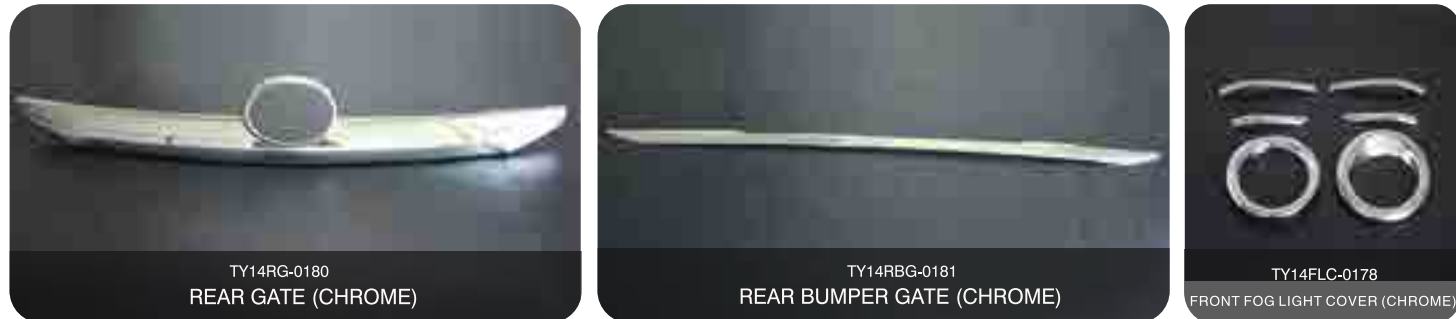

FOR: TOYOTA YARIS 2014 -

FOR: TOYOTA VIOS 2014-

CHROME

BLACK