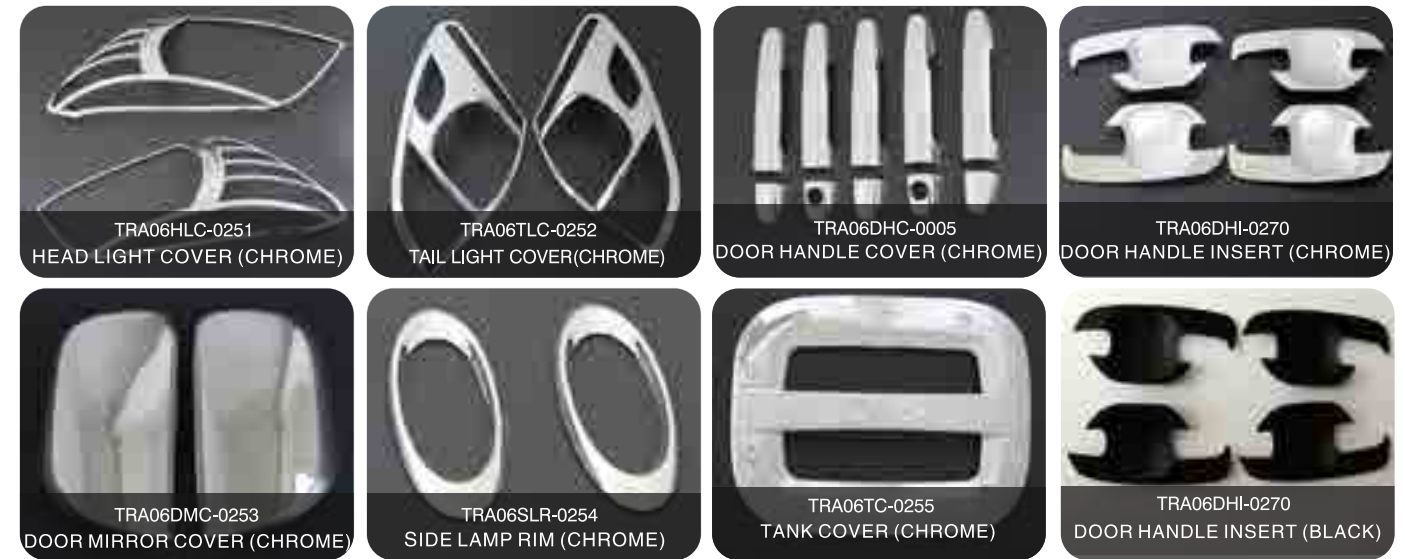

TRA06HLC-0251
HEAD LIGHT COVER (CHROME)

TRA06TLC-0252
TAIL LIGHT COVER(CHROME)

TRA06DHC-0005
DOOR HANDLE COVER (CHROME)

TRA06DHI-0270
DOOR HANDLE INSERT (CHROME)

TRA06DMC-0253
DOOR MIRROR COVER (CHROME)

TRA06SLR-0254
SIDE LAMP RIM (CHROME)

TRA06TC-0255
TANK COVER (CHROME)

TRA06DHI-0270
DOOR HANDLE INSERT (BLACK)