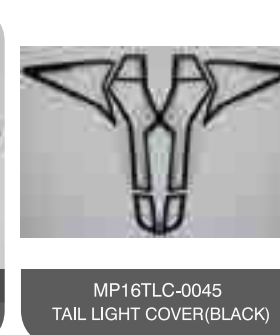

MP16LFT-0050
LICENSE FRAME TRIM(CHROME)

MP16BT-0051
BODY TRIMS (CHROME)

MP16RSC-0052
REAR STEP COVER

BLACK

MP16HLC-0044
HEAD LIGHT COVER (BLACK)

MP16TLC-0045
TAIL LIGHT COVER(BLACK)

MT15DHC-0016
DOOR HANDLE COVER (BLACK)