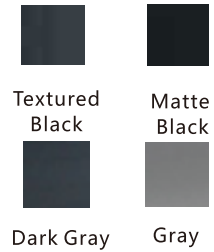

FR12HLC-0028
HEAD LIGHT COVER (BLACK)

FR15RFC-6003
FRONT ROOF COVER (BLACK,CARBON)

FOR: FORD EVEREST 2015-

FENDER FLARE OEM Design

FE14FFO-6038

FENDER FLARE Modified Design

FE14FFM-6052

FE14BC-6053
BODY CLADDING (BLACK,SILVER,WHITE,GRAY)