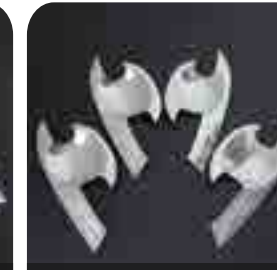

MB12DHI-0090
DOOR HANDLE INSERT (CHROME)