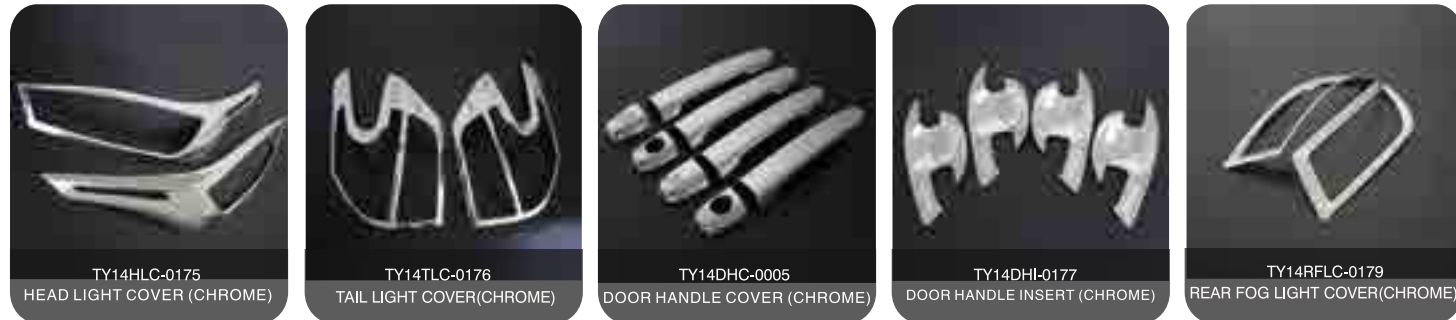

FOR: TOYOTA YARIS 2014 -

FOR: TOYOTA VIOS 2014-

CHROME

BLACK