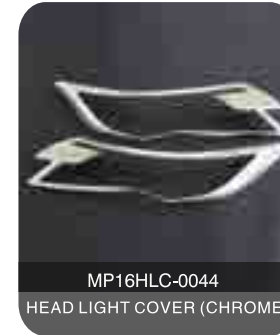

MP16BG-9010
BONNET GUARD (BLACK)

MP16BC-6068
BODY CLADDING (BLACK,SILVER, WHITE, GRAY)

MP16SBC-6059
SIDE BONNET COVER (BLACK)

CHROME

MP16HLC-0044
HEAD LIGHT COVER (CHROME)

MP16TLC-0045
TAIL LIGHT COVER(CHROME)