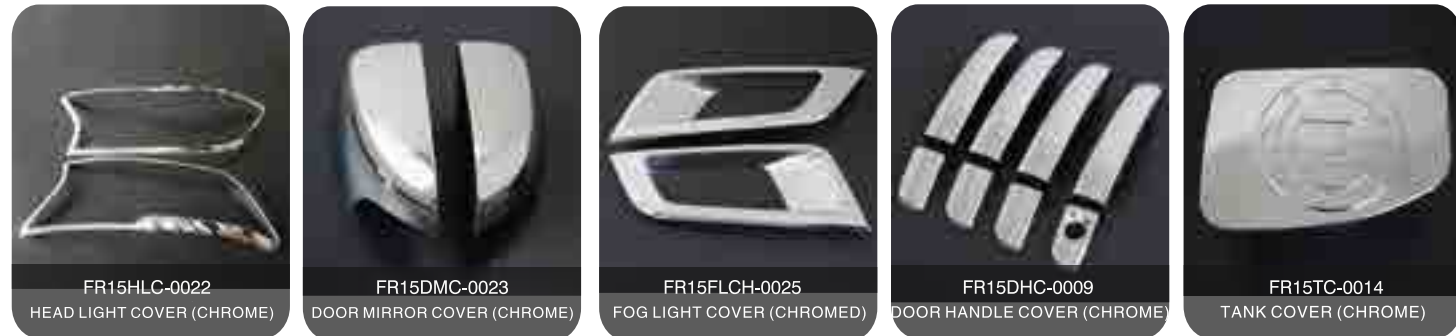

CHROME

CARBON

BLACK

FOR: FORD RANGER T7 2015-