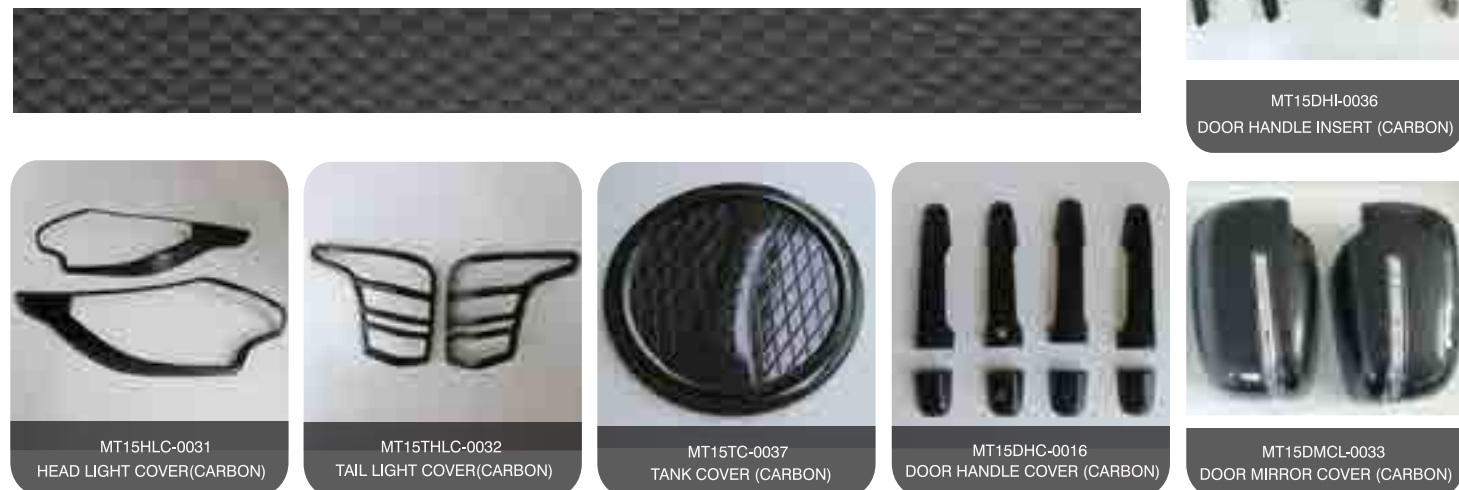

FOR: MITSUBISHI L200 TRITON 2015-

CHROME / BLACK

CARBON

FOR: MITSUBISHI L200 TRITON 2006-

- Textured Black
- Matte Black
- Dark Gray
- Silver