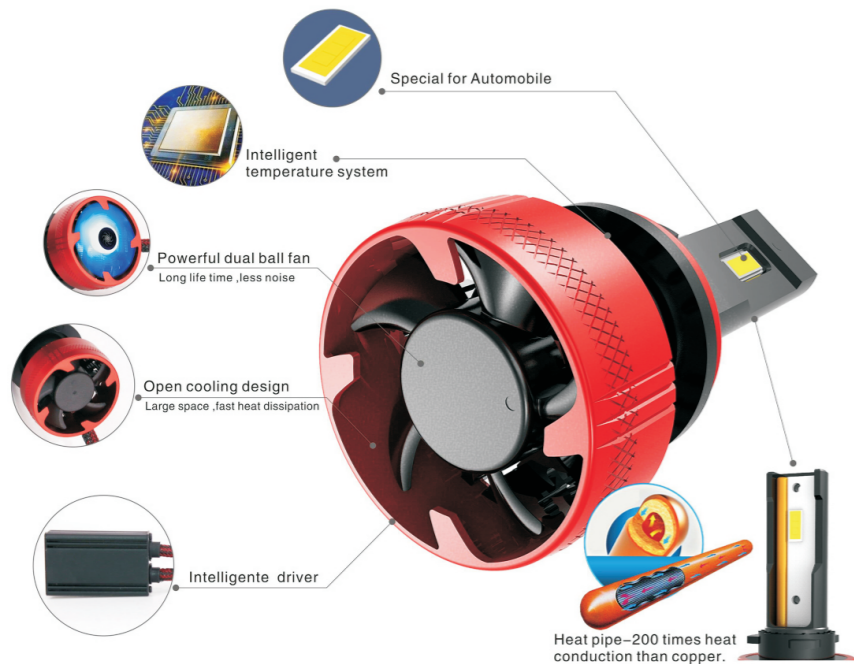

F5 LED HEADLIGHT

Low Beam High Beam

Item	Model No.	Power	Voltage	Luminous Flux	Color Kelvin	Material
F5	High low beam: H4 H13 9004 9007	H/55W L/55W	DC 9-32V	H/10000LM L/10000LM	6500K	Aviation aluminum 6063
	Single beam: H1 H3 880 861 H7 H8 H9 H10 H11 H16 9005 9006 PSX24 PSX26 9012 P13	55W±5%	DC 9-32V	10000LM±10%	6500K	Aviation aluminum 6063