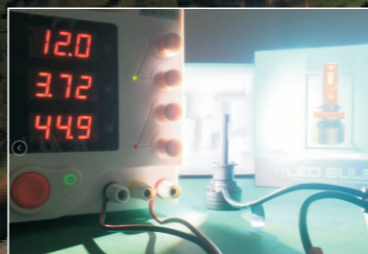

<http://car-refine.en.alibaba.com>