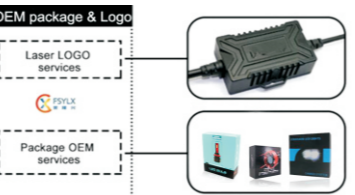

PACKAGE FOR LED BULB

OEM PACKAGING IS AVAILABLE

Blister 1. 9.8cm x 5.5cm
 Blister 2. 10.3cm x 5.7cm
 Blister 3. 10.3cm x 5.7cm
 Blister 4. 11cm x 6.6cm

Blister 5. 9.1cm x 5.6cm A
 Blister 6. 9.1cm x 5.6cm B
 Blister 7. 11cm x 8cm