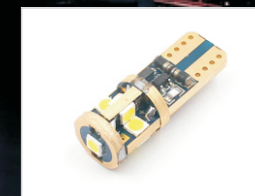

YLX004 T10 9SMD OSRAM Canbus