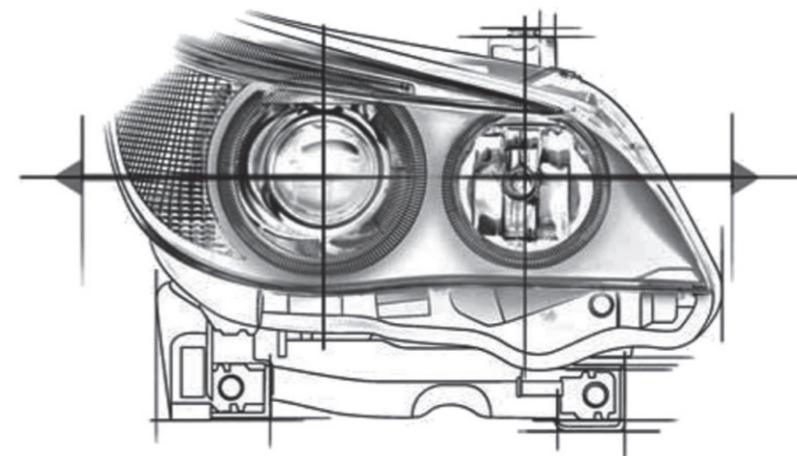

**Professional
Car LED Light**

CONTENTS >>>

- F6 Canbus Error Free LED Headlight.....02
- F5 LED HEADLIGHT.....03
- High Power LED headlight.....04
- X10 4 Sides 360° LED Headlight.....05
- Mini Size LED Headlight.....06
- 4sides headlight & decoder.....07
- LED STRIP LIGHT.....08
- LED FOG LAMP.....09
- T2 CANBUS Car Led Light.....10
- W5W / T10 / 194.....11
- W5W CANBUS.....12
- C5W.....13
- C5W CANBUS.....14
- LED HALO RING.....15
- LED MARKER FOR BMW16
- HID Xenon bulb.....17
- LED License Plate Lamp.....18-20
- PACKAGE FOR LED BULB.....21