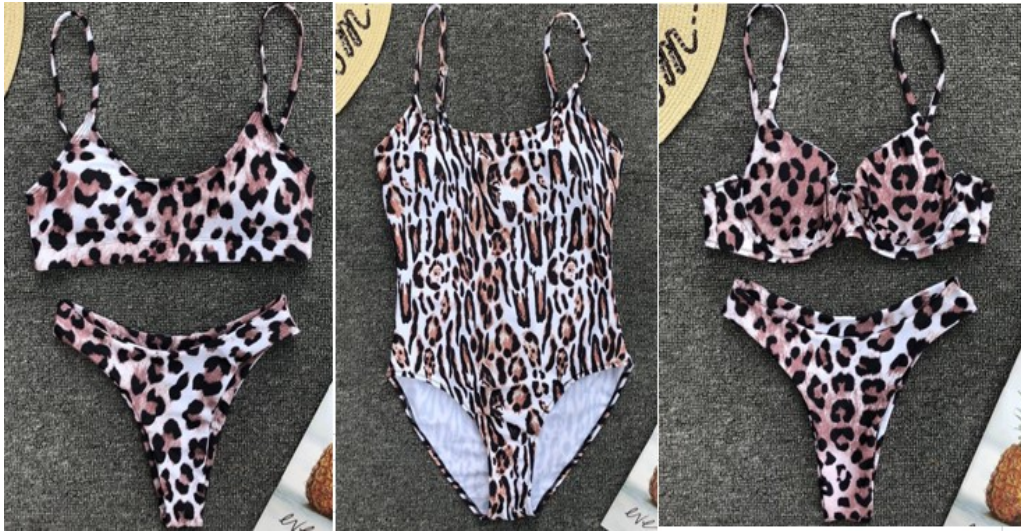

M L XL
3pcs with skirt \$8.70

WN170

M L XL
navy,white \$10.30

WN171

S M L
left to
right,1,2,3,4

\$6.80

WN172

S M L
left to right,
1,2,3