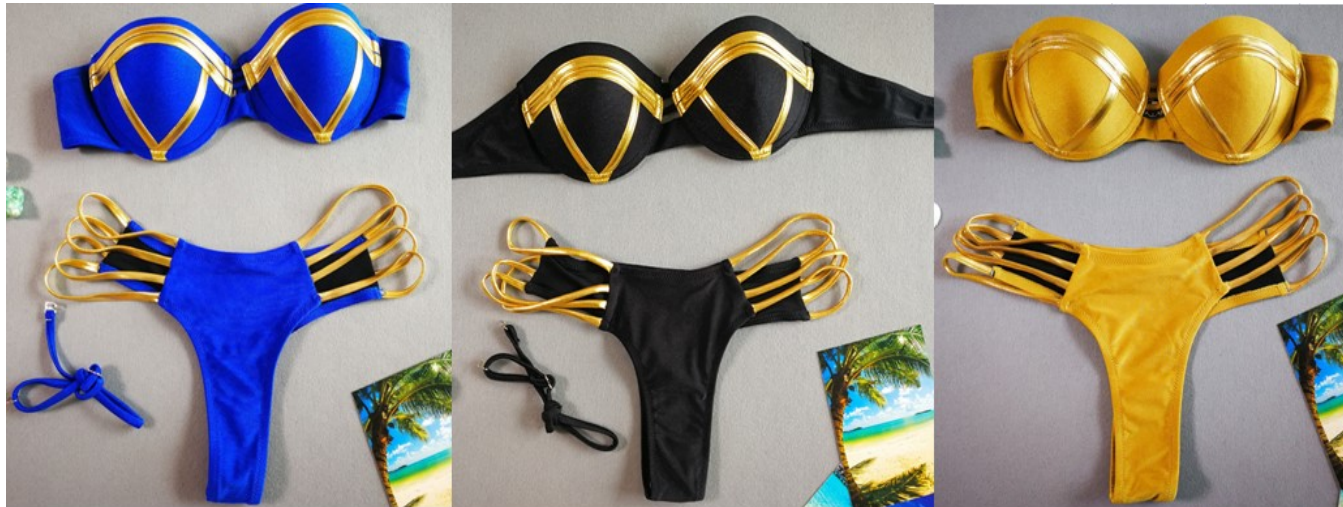

S M L XL
left to
right,1,2,3,4

\$8.70

WN087

M L XL 2XL 3XL
4XL
left to right,
1,2,3,4,5,6

\$8.50

WN088

M L XL 2XL 3XL
4XL
left to right,
1,2,3,4,5

\$10.30

WN089

S M L XL 2XL 3XL
4XL

left to right,
1,2,3,4,5,6

\$8.30

WN090

M L XL 2XL 3XL
left to right,
1,2,3,4,5 \$9.00

WN091

S M L
ribbed
left to right,1,2,3 \$6.80

WN092

S M L

\$6.80

WN093

S M L
blue,black,yellow

\$7.20

WN094

S M L
left to right,
1,2,3,4 \$7.00