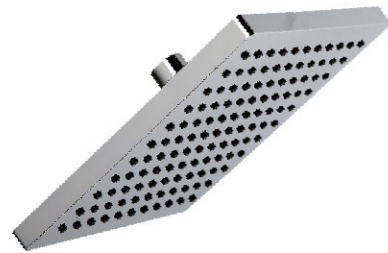

[DP005]

8"Rain shower
8 寸方形顶喷
Full Chrome