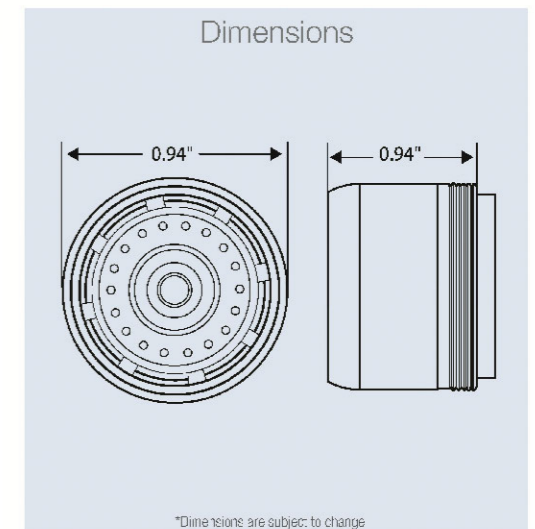

Features

- Dual threaded with 1.5/2.0GPM
- Fits most male and female threaded faucets, Male: 15/16–27, Female: 55/64–27
- Housing constructed of durable ABS plastic with high-polish chrome finish, does not contain any unplated brass parts
- 10 year warranty**

Certification and Performance Requirements

- ASME A112.18.1 / CSA B125.1; ANSI/NSF 61
- Chrome plated parts meet ASTM B368 for corrosion testing

Features

- All brass chrome plated dual threaded body
- Fits most male and female threaded faucets, Male: 15/16–27, Female: 55/64–27
- Pressure compensating technology guarantees a consistent flow rate across a wide range of pressure
- Needle Spray
- 10 year warranty**

Certification and Performance Requirements

- ASME A112.18.1 / CSA B125.1; ANSI/NSF 61

Model #	Spray	Finish	Flow Rate	Watersense	Case Qty
AT 10	Needle	Chrome	0.5/1.0 gpm	Tested	1,000pcs
AT 11	Bubble	Chrome	0.5/1.0 gpm	Tested	1,000pcs