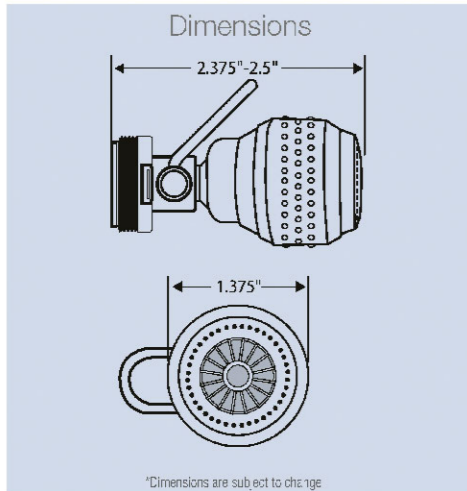

[ SH362 ]

3 functions shower head  
三功能莲蓬头

[ SH363 ]

3 functions shower head  
三功能莲蓬头

AT07

### Features

- Dual threaded with 1.5/2.0GPM
- Fits most male and female threaded faucets, Male: 15/16–27, Female: 55/64–27
- Housing constructed of durable ABS plastic with high-polish chrome finish, does not contain any unplated brass parts
- 10 year warranty\*\*