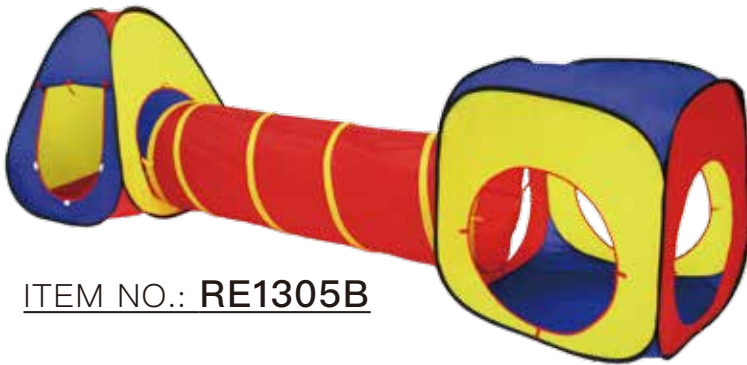

ITEM NO.: RE1306R

ITEM NO.: RE1305B