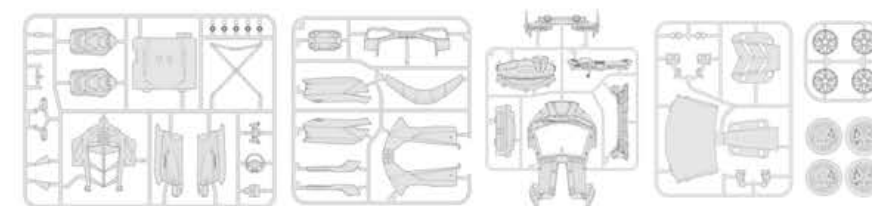

Lamborghini Sian Building Kit R/C 1:18

Item No.: 97400
Product Size(cm): 27.9*12.7*6.3
Package Size(cm): 43*28.5*8
Carton Size(cm): 45*30*50.5
CBM/Cu.ft: 0.068/2.4
PCS/CTN: 6
Recommended age: 8+
Color: Green ●

1. **Features:**
1. Kids can be a part of the action with this emulational Lamborghini model, the car is multifunctional, it including 72pcs builingkits, motor and remote control.
  2. With one set DIY label for car body.
  3. Doors can be opened by hand.
  4. The car can be Forward, Reverse, Turn left, Turn right by remote control, With headlight.
  5. Frequency: 2.4 G.