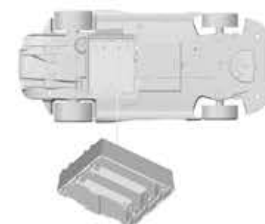

Lamborghini Sian Building Kit R/C 1:18

Item No.: 97400
Product Size(cm): 27.9*12.7*6.3
Package Size(cm): 43*28.5*8
Carton Size(cm): 45*30*50.5
CBM/Cu.ft: 0.068/2.4
PCS/CTN: 6
Recommended age: 8+
Color: Green ●

1. **Features:**
1. Kids can be a part of the action with this emulational Lamborghini model, the car is multifunctional, it including 72pcs builingkits, motor and remote control.
  2. With one set DIY label for car body.
  3. Doors can be opened by hand.
  4. The car can be Forward, Reverse, Turn left, Turn right by remote control, With headlight.
  5. Frequency: 2.4 G.