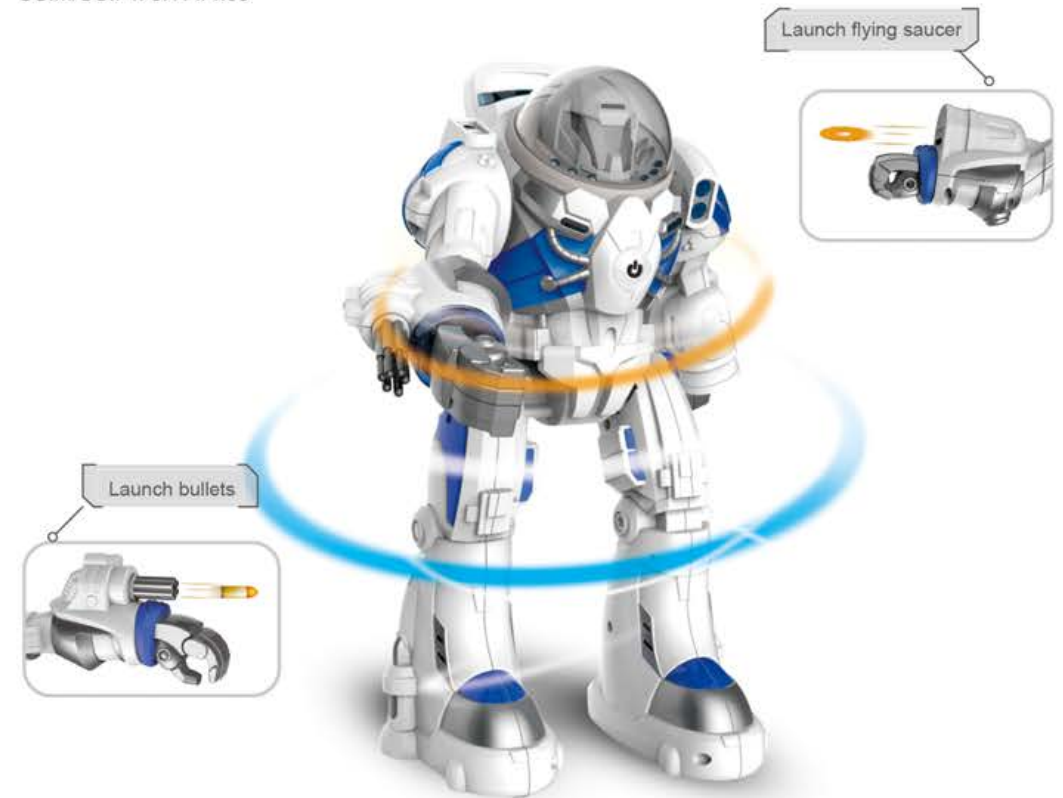

Astronaut Robot

Item No.: 76900 (Batteries Excluded)

Item No.: 76960 (USB Charging)

Specifications:

Package Size: 34*17*42cm

Carton Size: 71*36*44.5cm

PCS/CTN: 4

CU.M/CU.FT: 0.114/4.03