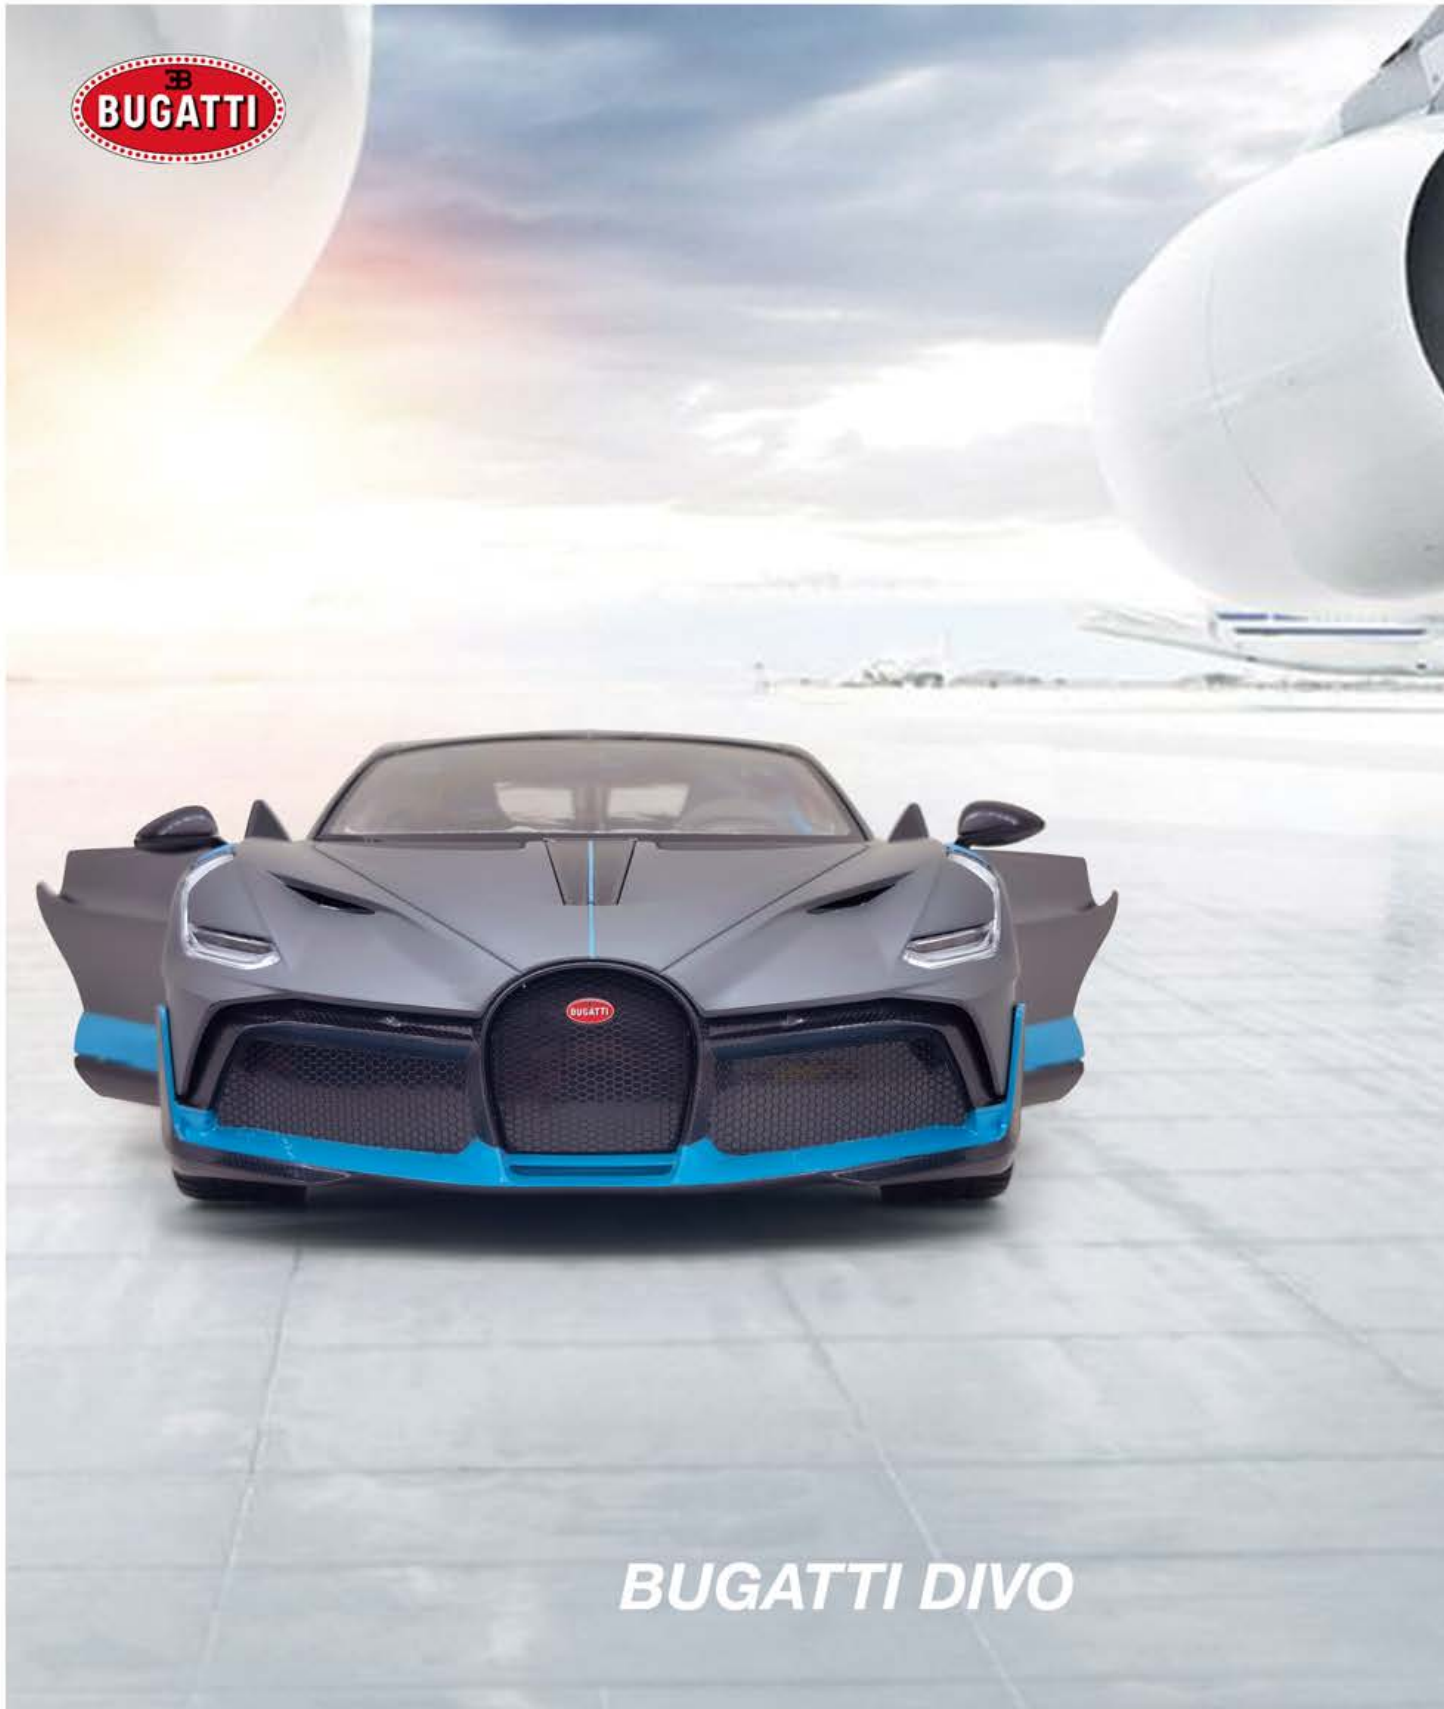

BUGATTI DIVO

Bugatti Divo R/C 1:14 / 1:24

ITEM NO.	SCALE	PCS/CTN	MEAS. Cu.M/Cu.Ft
98000(Doors opened by hand)	1:14	6	0.132 / 4.66
98900	1:24	18	0.099 / 3.50

SIZE OF PKG (cm)	COLOR
43x25.5x17.5(Box Size)	● Grey
38.5x12x10(Box Size)	● Grey