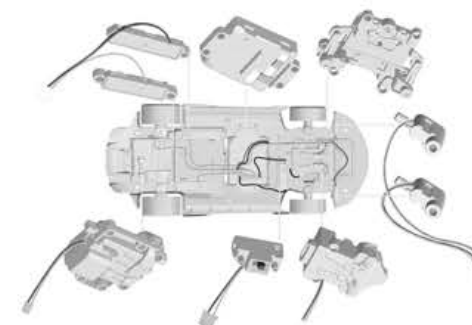

Lamborghini Sian Building Kit R/C 1:18

Item No.: 97400
Product Size(cm): 27.9*12.7*6.3
Package Size(cm): 43*28.5*8
Carton Size(cm): 45*30*50.5
CBM/Cu.ft: 0.068/2.4
PCS/CTN: 6
Recommended age: 8+
Color: Green ●

1. **Features:**
1. Kids can be a part of the action with this emulational Lamborghini model, the car is multifunctional, it including 72pcs builingkits, motor and remote control.
  2. With one set DIY label for car body.
  3. Doors can be opened by hand.
  4. The car can be Forward, Reverse, Turn left, Turn right by remote control, With headlight.
  5. Frequency: 2.4 G.