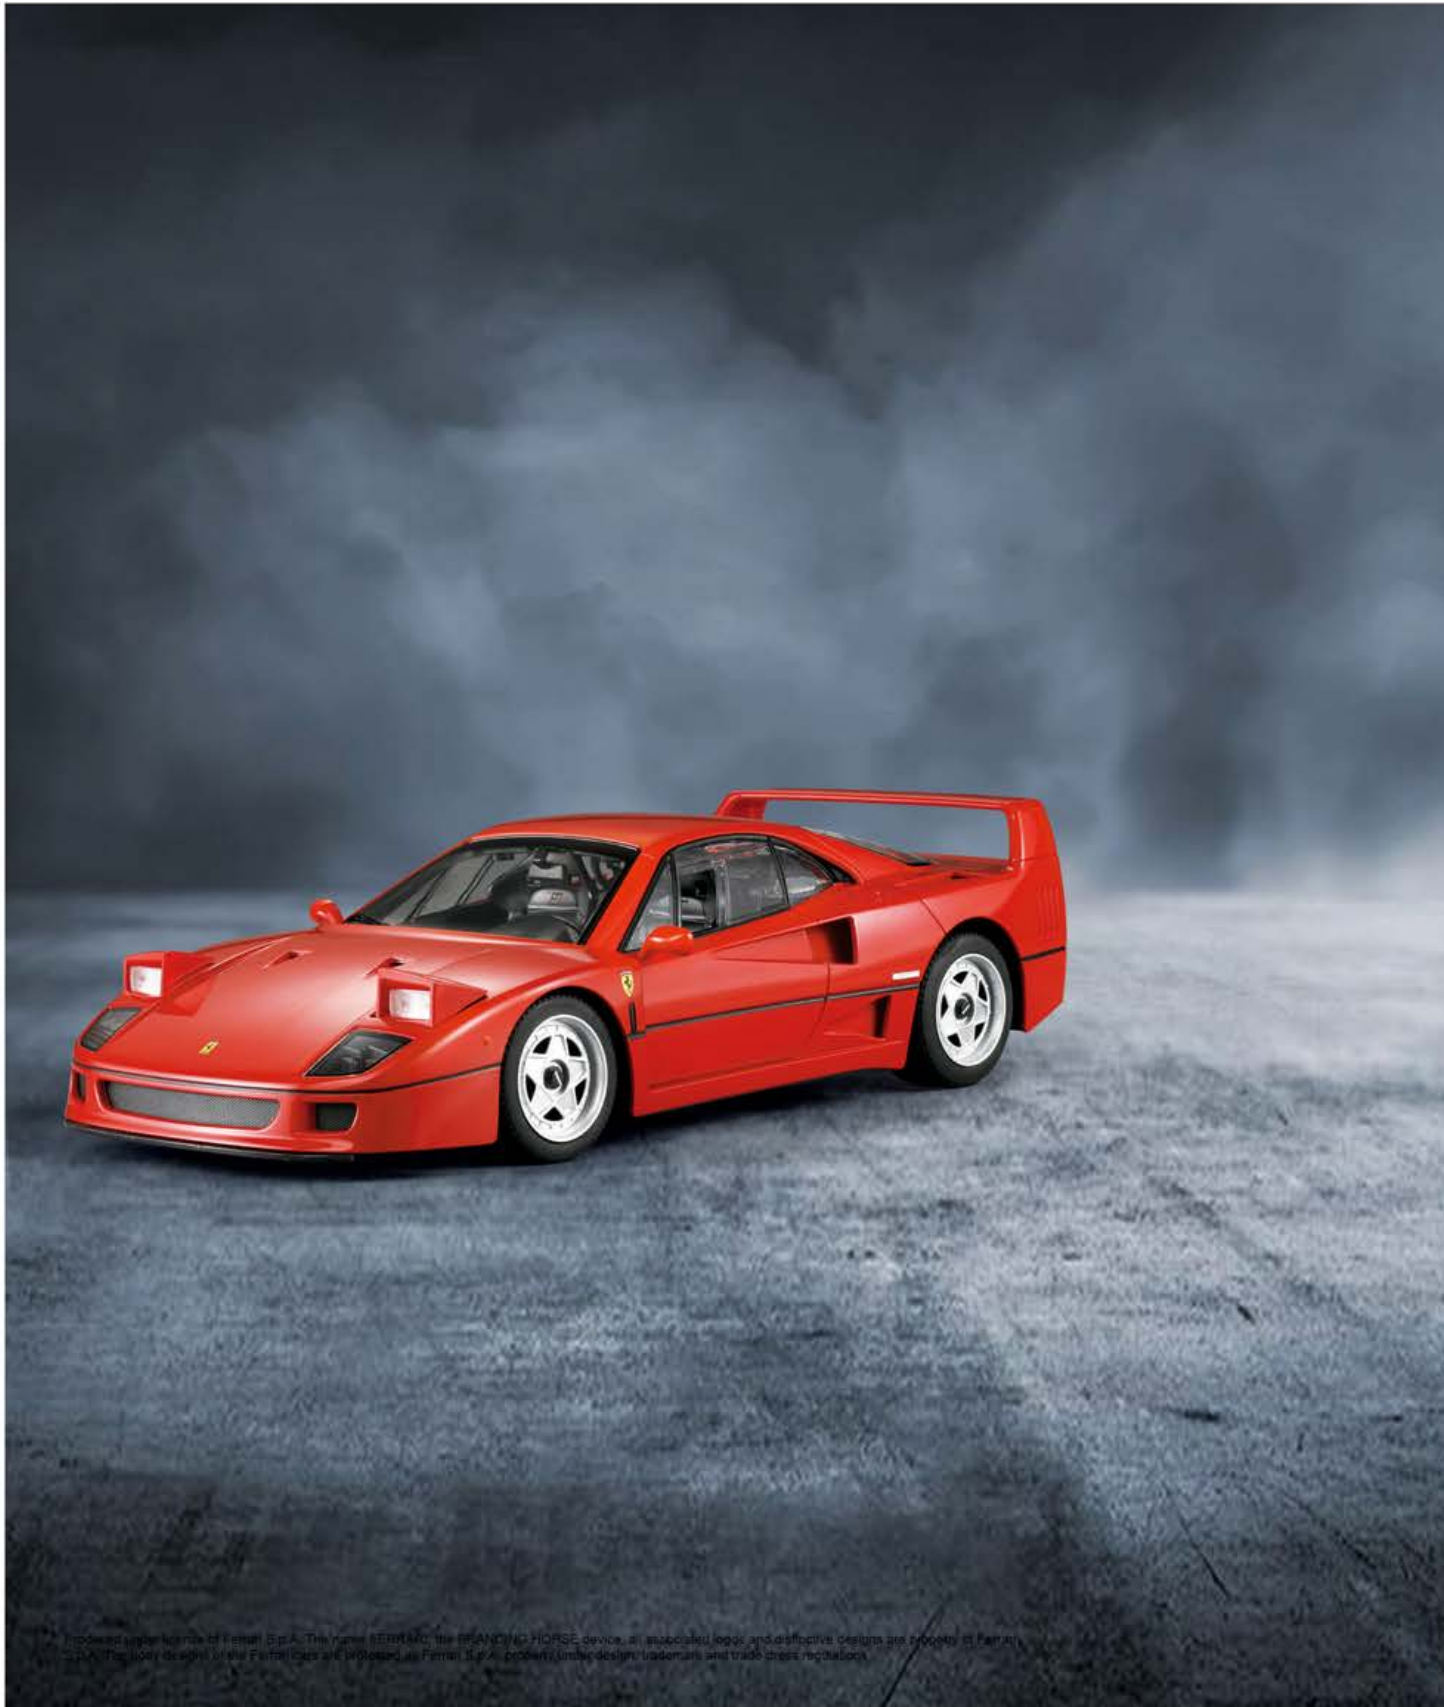

Ferrari F40 R/C 1:14 1:24

ITEM NO.	SCALE	PCS/CTN	MEAS. Cu.M/Cu.Ft
78700(Turn on headlights by controller)	1:14	6	0.119 / 4.20
78800	1:24	18	0.099 / 3.50

SIZE OF PKG (cm)	COLOR
43x22.5x17.5(Box Size)	● Red
38.5x12x10(Box Size)	● Red