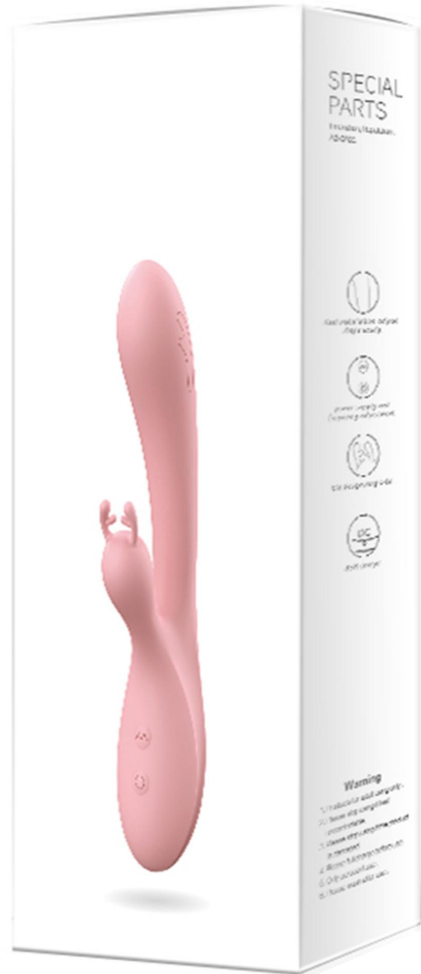

mint green

LL-B2002 Specification
 Name: Mini Microphone
 N.W.: 109G
 Material: Silicone+ABS
 Size: 42mm*150mm
 Functions: **10 Vibration modes+ Head
 free angle**
 Voltage : 3.7V (USB charging)
 Noise: < 50db
 Waterproof: IPX4

LL-B1806 Specification
Name: Venus Wand
N.W.: 155G
Material: Silicone +ABS
Size: 4.3CM*20.1CM
Functions: Double heads vibration (10 modes)+ Head Free Angle
Voltage: 3.7V (USB Charging)
Noise : <50db
Waterproof: IPX6