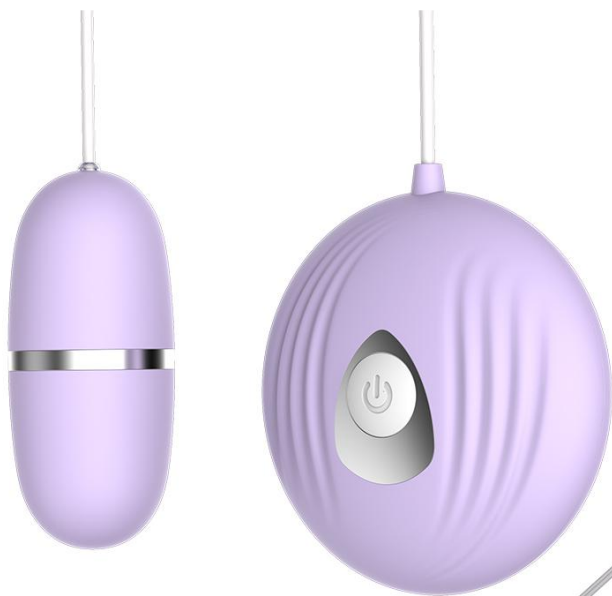

Voltage: 3V (2 pcs AAA batteries)

Noise : <50db

Waterproof: IPX4

rowland

magenta

G802 Specification
Name: Shell vibrator (Basic type)
N.W.: 42 G
Material: ABS
Size: 25*55mm
Functions : **7 vibration modes+**
Control
Voltage: 3V (2 pcs AAA batteries)
Noise : <50db
Waterproof: IPX4

cerise

lavender

G1803 Specification
Name: Shell Vibrator (upgraded)
N.W.: 45G
Material: ABS + silicone
Size: 25*55mm
Functions : **7 vibration modes**
Voltage: 3V (2 pcs AAA batteries)
Noise : <50db
Waterproof: IPX4