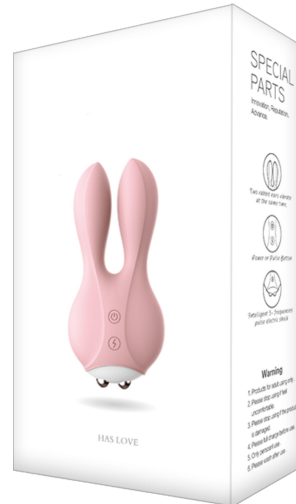

LL-B1806 Specification
Name: Venus Wand
N.W.: 155G
Material: Silicone +ABS
Size: 4.3CM*20.1CM
Functions: Double heads vibration (10 modes)+ Head Free Angle
Voltage: 3.7V (USB Charging)
Noise : <50db
Waterproof: IPX6

mint green

LL-B706 **Specification**

Name : Rotating Vibrator wand

N.W.: 150G

Material : Silicone +ABS

SIZE: 35MM*180MM

Functions: **5 vibration + Rotation
modes + Angle adjustable**

Voltage:3.7V (USB charging)

Noise: < 40db

Waterproof: IPX4

LL-A2004 Specification
Name: Mickey Mouse
N.W.: 83G
Material: Silicone + ABS
Size: 46mm*45mm*105mm
Functions: **Spot Strong
Vibration +6 vibration modes**
Voltage : 3.7V (**USB charging**)
Noise: < 50db
Waterproof: IPX4

360° Free angle

LL-B1915 Specification
Name: Hello Bear vibrator
N.W.: 85.4G
Material: fully Silicone
Size: 38MM*120MM
Functions: **12 vibration modes + free angel**
Voltage: 3.7V (**USB Charging**)
Noise : <50db
Waterproof: IPX7