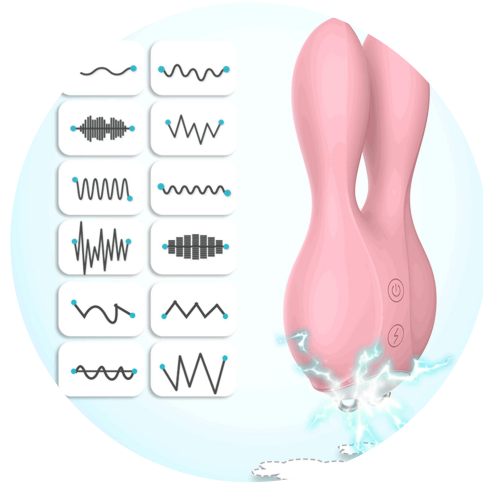

Noise: < 40db

Waterproof: IPX4

LL-A2004 Specification
Name: Mickey Mouse
N.W.: 83G
Material: Silicone + ABS
Size: 46mm*45mm*105mm
Functions: **Spot Strong
Vibration +6 vibration modes**
Voltage : 3.7V (**USB charging**)
Noise: < 50db
Waterproof: IPX4

360° Free angle

LL-B1915 Specification
Name: Hello Bear vibrator
N.W.: 85.4G
Material: fully Silicone
Size: 38MM*120MM
Functions: **12 vibration modes + free angel**
Voltage: 3.7V (**USB Charging**)
Noise : <50db
Waterproof: IPX7