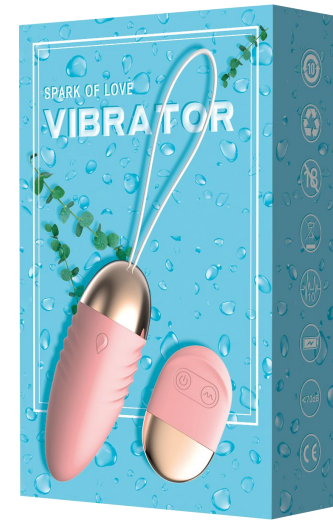

Waterproof: IPX4

pocket portable

HL-1907 Specification

Name: Licking pig vibrator

N.W.: 50.7G

Material: Silicone + ABS

Size: 43MM*83MM

Functions: **6 Licking modes**

Voltage: 3.7V (**USB Charging**)

Noise : <50db

Waterproof: IPX4

LL-A1911 **Specification**

Name :Whale Remote Control

Vibrating Egg

Material: ABS+Silicone

Net Weight: 54.5g

Size: Ø33mm*L79mm

Function: **10 meters remote control + 10 vibration modes**

Voltage:3.7V (**USB charging**)

Noise : <50db

Waterproof: IPX4

LL-A1810 Specification
Name: Horn Remote Control
Vibrating Egg
N.W.: 54G
Material: Silicone +ABS
Size: 36MM*92MM
Functions: **10 meters remote control + 10 vibration modes**
Voltage: 3.0V (2pcs AAA batteries)
Noise : <50db
Waterproof: IPX4

LL-A1902 Specification
Name: Pink Lady vibration egg
N.W.: 46G
Material: Silicone +ABS
Size: 92MM*35MM
Functions: **10 vibration modes**
Voltage: 3.7V (**USB Charging**)
Noise : <50db
Waterproof: IPX4