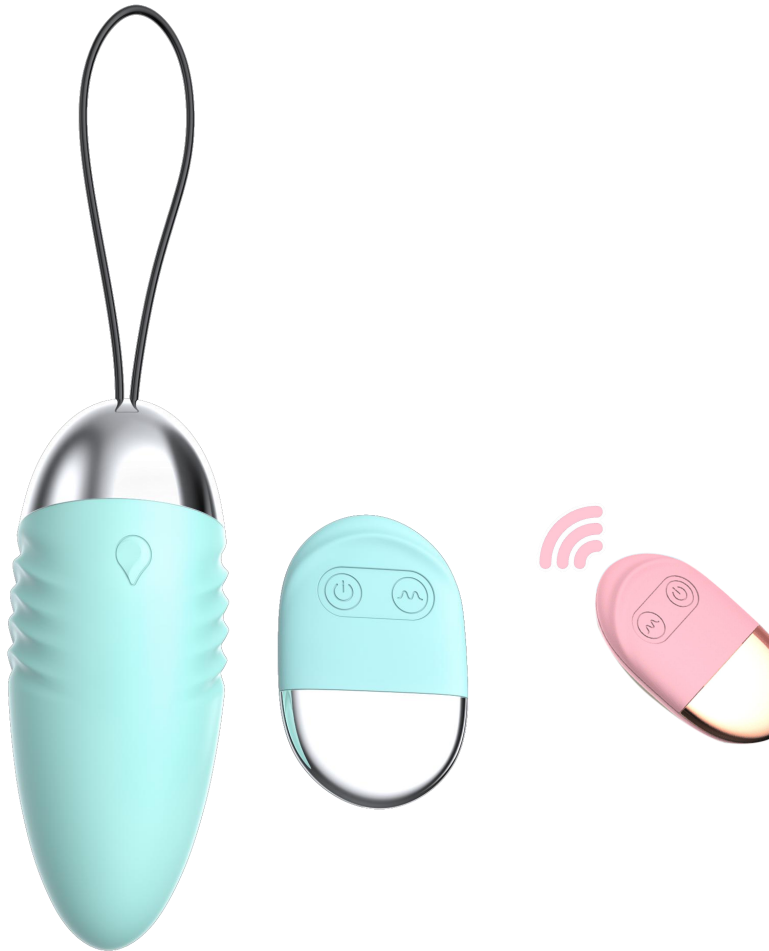

LL-B1806 Specification
Name: Venus Wand
N.W.: 155G
Material: Silicone +ABS
Size: 4.3CM*20.1CM
Functions: Double heads vibration (10 modes)+ Head Free Angle
Voltage: 3.7V (USB Charging)
Noise : <50db
Waterproof: IPX6

Waterproof: IPX4

pocket portable

HL-1907 Specification

Name: Licking pig vibrator

N.W.: 50.7G

Material: Silicone + ABS

Size: 43MM*83MM

Functions: **6 Licking modes**

Voltage: 3.7V (**USB Charging**)

Noise : <50db

Waterproof: IPX4

LL-A1911 **Specification**

Name :Whale Remote Control

Vibrating Egg

Material: ABS+Silicone

Net Weight: 54.5g

Size: Ø33mm*L79mm

Function: **10 meters remote control + 10 vibration modes**

Voltage:3.7V (**USB charging**)

Noise : <50db

Waterproof: IPX4

LL-A1810 Specification
Name: Horn Remote Control
Vibrating Egg
N.W.: 54G
Material: Silicone +ABS
Size: 36MM*92MM
Functions: **10 meters remote control + 10 vibration modes**
Voltage: 3.0V (2pcs AAA batteries)
Noise : <50db
Waterproof: IPX4