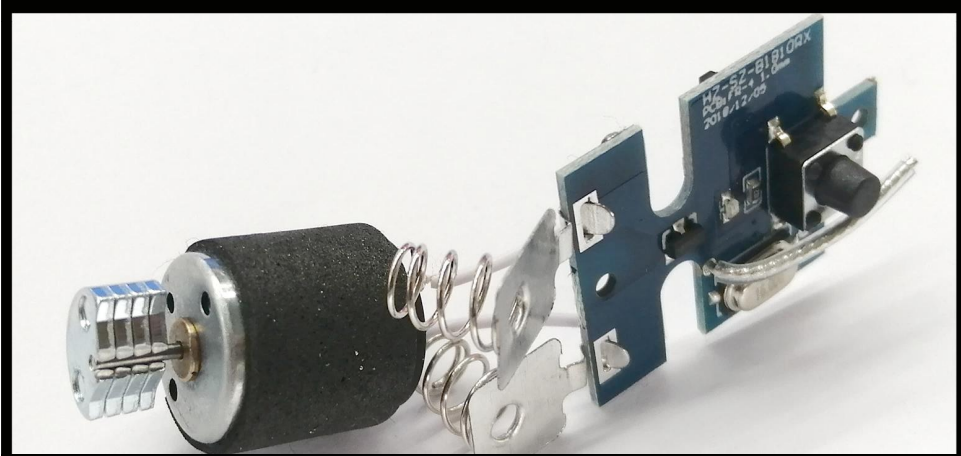

LILLO[®]

HAS LOVE

- Guangzhou Has love Electronic Co., Ltd., the factory located in Renhe Industrial Park, Kong Gang Economy Area ,Jieyang, Guangdong, China. Focusing on the research and development of electric motors, vibrators and other sex toys since 1997.
- As a manufacturer, we set up brand: L I L O and HAS LOVE, which are popularly sales to Domestic Market, as well as Europe, North America, South America, Asia. We attended the professional fairs for example: CHINA ADULT CARE EXPORT Shanghai and A A E ASIA Adult Expo HONGKONG.
- With customer's high praise, we continue to invest in upgrading equipment and quality. There are 3 Buildings and totally 8000 square meters for production, Including silicone workshop, Injection workshop, O E M and O D M workshop, Dustproof assembly workshop, semi-finished product warehouse, finished product warehouse. There are 8 silicone machines, 10 injection molding machines, 18 production lines, and 200 workers, 6 designers, 8 Technical engineers, 12 salesmen. We help all our partners to explore marketing and regularly Capacity per month up to 2 million electric motors and 1 million vibrators.
- Here we can give you high quality products, best service. We appreciate for your visit to our factory, our booth on fair and our webpage. Choose us, Has fun, Has love

LL-B1806 Specification
Name: Venus Wand
N.W.: 155G
Material: Silicone +ABS
Size: 4.3CM*20.1CM
Functions: Double heads vibration (10 modes)+ Head Free Angle
Voltage: 3.7V (USB Charging)
Noise : <50db
Waterproof: IPX6