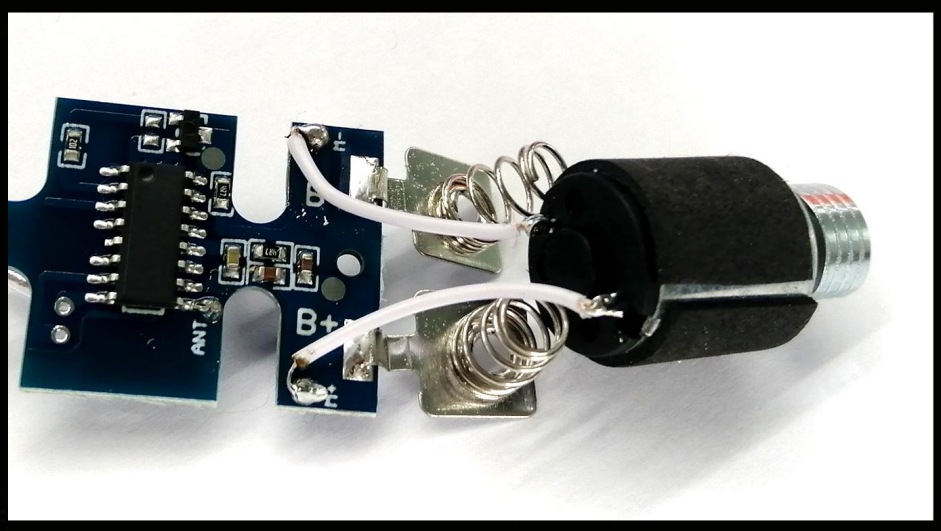

R&D and Produce the
core motors since
1997