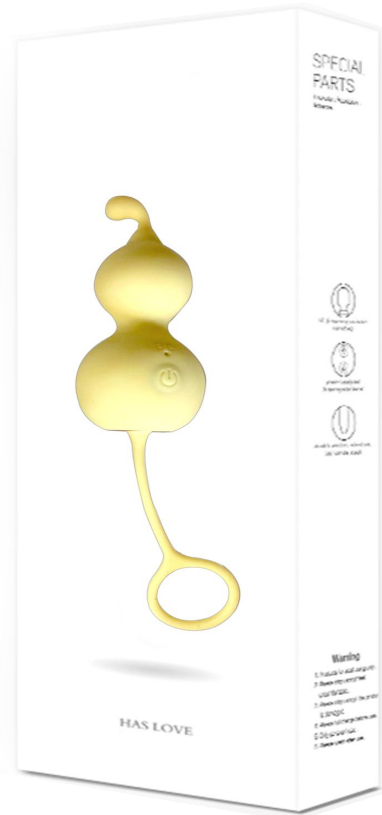

lavender

cerise

black

purplish blue

rowland

magenta

lemon
yellow

mint green

LL-A2008 Specification

Name: Mini Gourd

N.W.: 45G

Material: Silicone+ABS

Size: 40mm*87mm

Functions: **10 Vibration modes +
Point vibration**

Voltage: 3.7V (**USB Charging**)

Noise: < 50db

Waterproof: IPX4