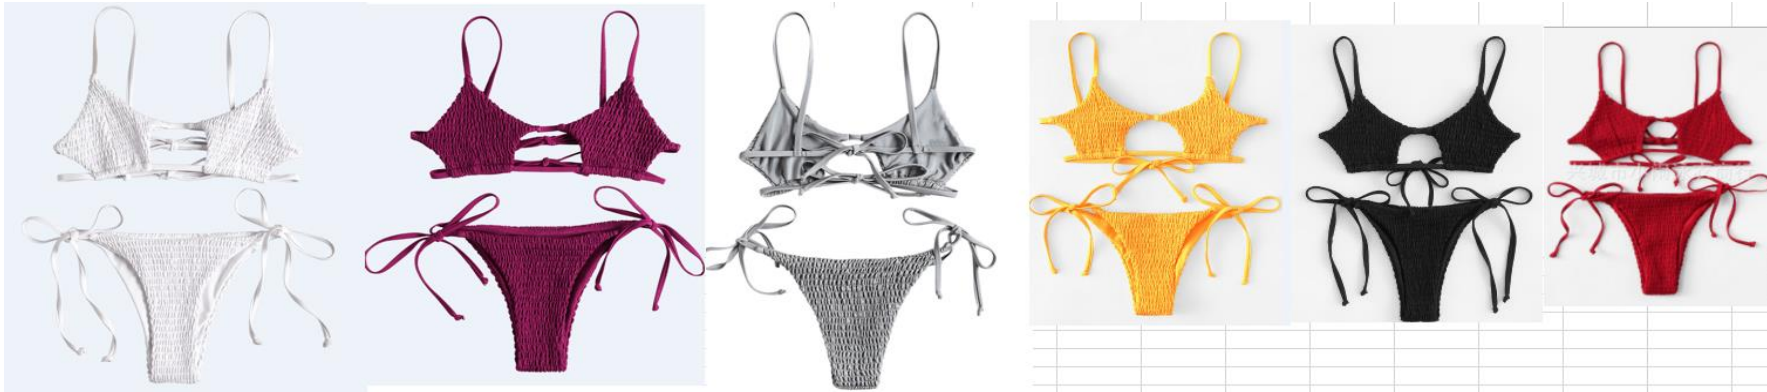

UY046

S M L
left to right
1,2,3,4,5,6

$6.90