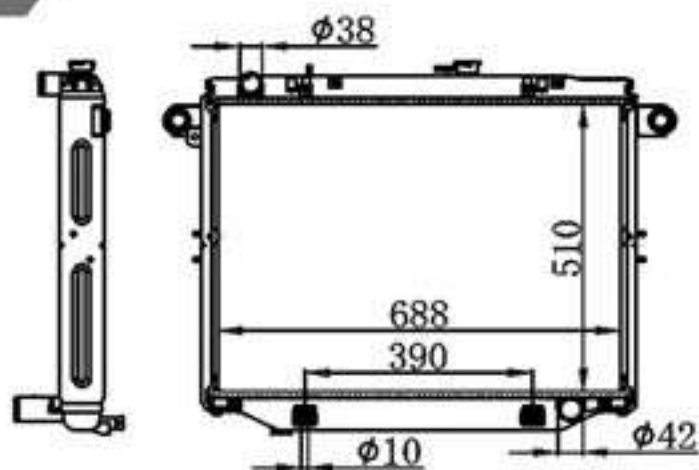

BY-31221

MODELS : LAND CRUISER'2001 AT P A : 26/32/36/40/48
CORE SIZE : 510×688 DPI :
TANK SIZE : 70/70×720 OEM : 16400-66140
CARTON: 935*215*730 NISSENS: