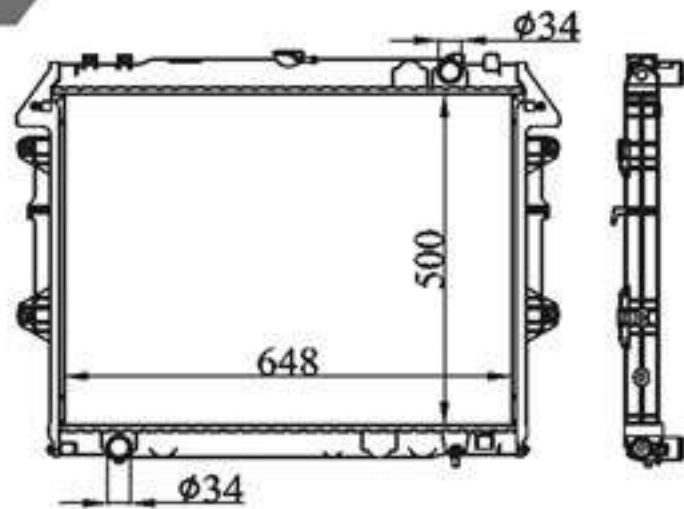

BY-31189

MODELS : HILUX'2006 MT   P A : 16/26/32
CORE SIZE : 500×648   DPI :
TANK SIZE : 48/48×678   OEM : 16410-0C200/0C220
CARTON: 865*120*690   NISSENS: