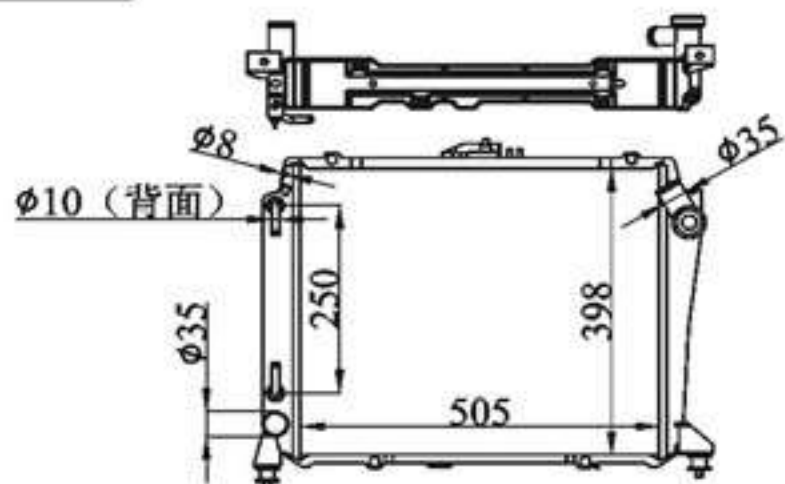

BY-31237

MODELS : HIACE(DIESEL) 金杯柴油 98- AT   P A : 26/32/36/40/48
CORE SIZE : 505×398   DPI :
TANK SIZE : 69/69×416   OEM : 16400-5B750
CARTON: 690*230*580   NISSENS: