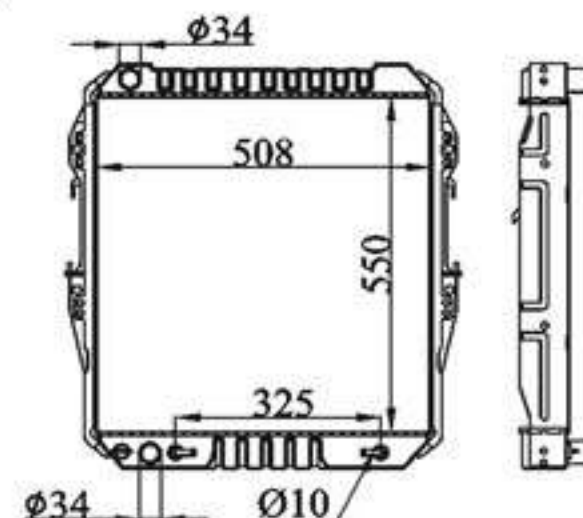

P A : 26/32/36/40/48  
 DPI :  
 OEM :  
 NISSENS:

BY-31442

MODELS : HILUX4×4 98- AT  
 CORE SIZE : 550×508  
 TANK SIZE : 65/65×528  
 CARTON:

P A : 26/32/36/40/48  
 DPI :  
 OEM :  
 NISSENS:

BY-31443

MODELS : HILUX4×4 98- MT  
 CORE SIZE : 550×508  
 TANK SIZE : 65/65×528  
 CARTON: