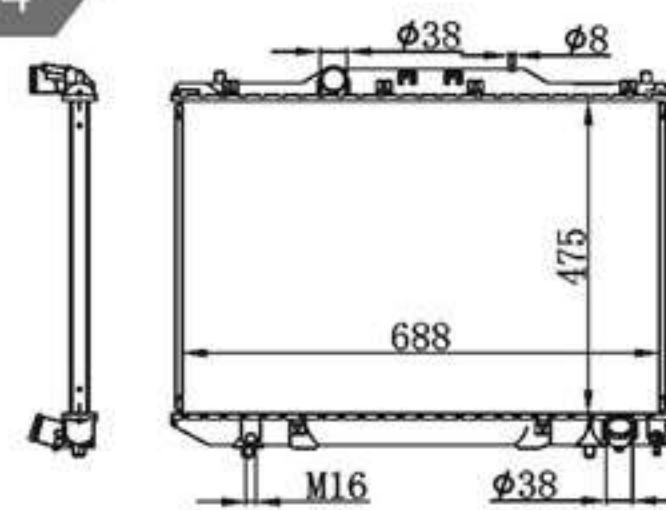

BY-31324

MODELS : IPSUM/PICNIC 97-01 MT P A : 16/26/32
CORE SIZE : 475×688 DPI :
TANK SIZE : 49/49×717 OEM : 16400-6A170
CARTON: 780*125*655 NISSENS: 64797A