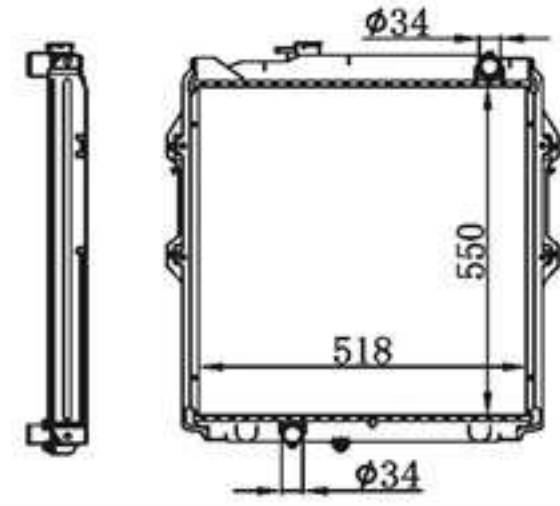

BY-31210

MODELS : HILUX RZN169' 02 MT
CORE SIZE : 550×518
TANK SIZE : 55/55×544
CARTON: 685*120*645

P A : 16/22/26/32/36/40
DPI :
OEM :
NISSENS: