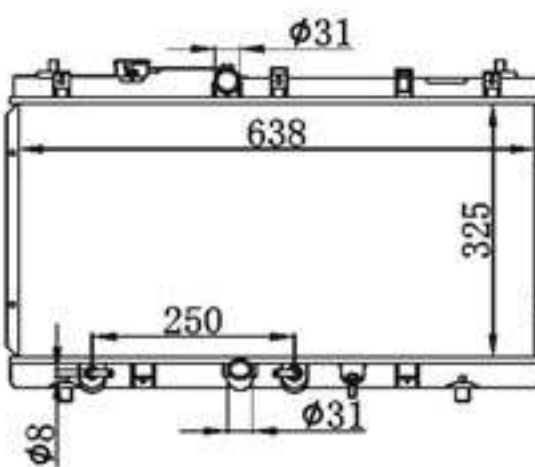

BY-31386

MODELS : SOLUNA 02- AT P A : 16
CORE SIZE : 325×638 DPI :
TANK SIZE : 33/40×658 OEM :
CARTON: 720*135*500 NISSENS: