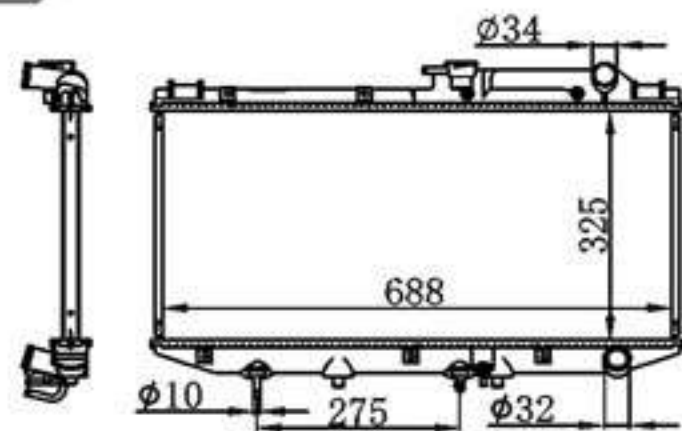

BY-31031

MODELS : LEXUS VZV20 87-91 AT P A : 16/26/32
CORE SIZE : 325×688 DPI :
TANK SIZE : 48/48×717 OEM :
CARTON: NISSENS: