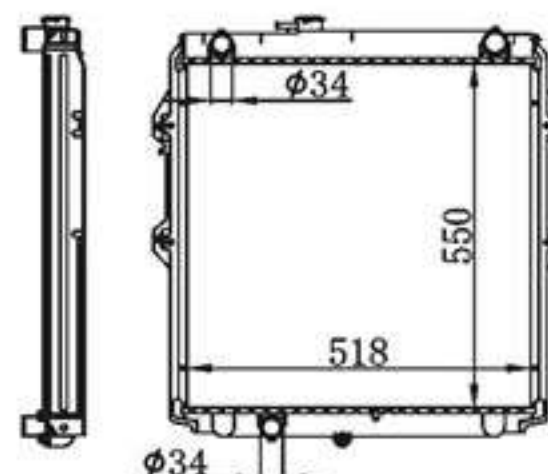

BY-31202

MODELS : HILUX/4 RUNNER 97- MT P A :16/22/26/32/36/40
CORE SIZE : 550×518 DPI :
TANK SIZE : 55/55×544 OEM :
CARTON: 685*120*745 NISSENS: