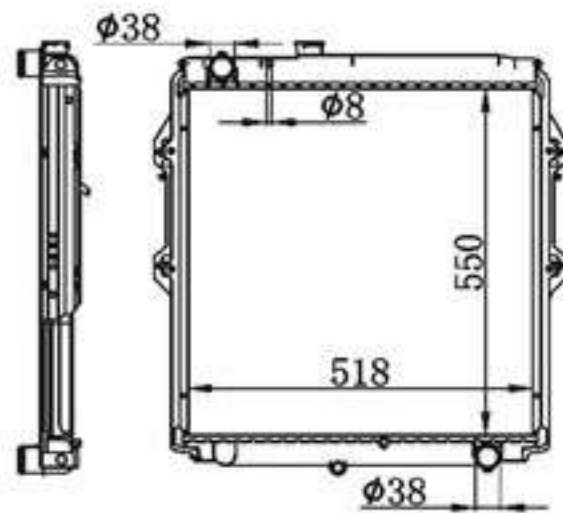

BY-31385

MODELS : HILUX4×4 IKZ 02- MT P A : 16/22/26/32/36/40
CORE SIZE : 550×518 DPI :
TANK SIZE : 55/55×544 OEM :
CARTON: 680*120*730 NISSENS: