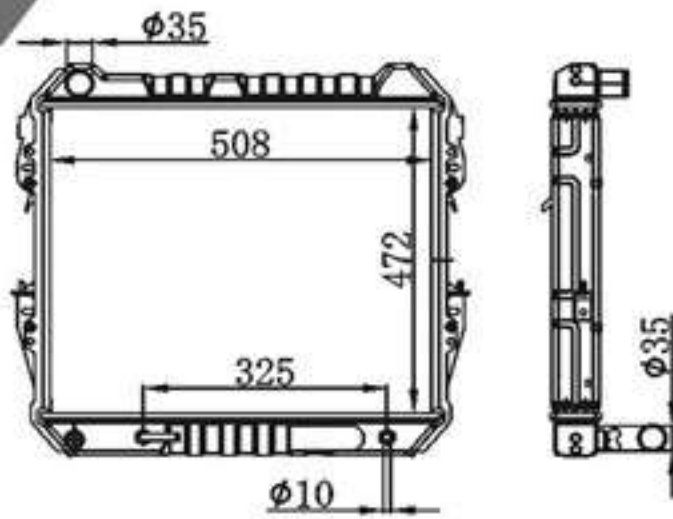

BY-31707

MODELS : HILUX 2.4L 88-97 AT
CORE SIZE : 472×508
TANK SIZE : 63/63×528
CARTON:

A L : 26/32/36/40/48
DPI :
OEM :
NISSENS: