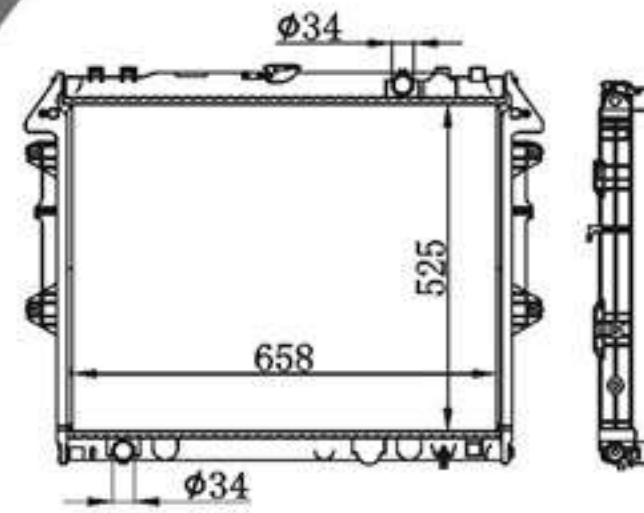

BY-31370

MODELS : HILUX/4 RUNNER 04- MT
CORE SIZE : 525×658
TANK SIZE : 48/48×678
CARTON: 865*120*715

P A : 16/26/32
DPI :
OEM : 16400-0P050
NISSENS: