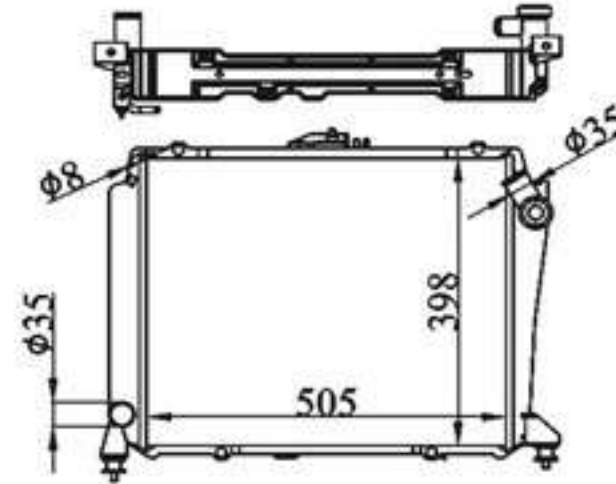

BY-31238

MODELS : HIACE(DIESEL) 98- MT   P A : 26/32/36/40/48
CORE SIZE : 505×398   DPI :
TANK SIZE : 69/69×416   OEM : 16400-5B740
CARTON: 710*190*530   NISSENS: