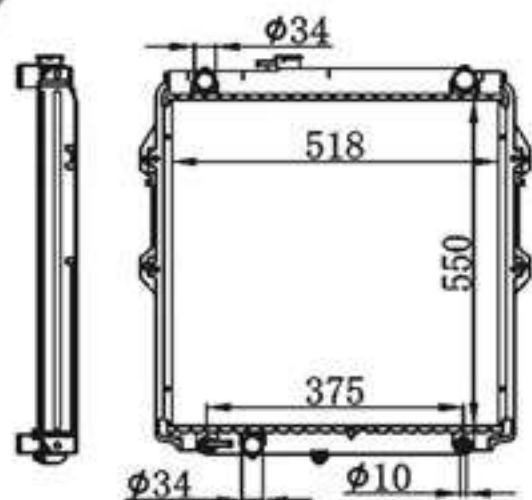

BY-31201

MODELS : HILUX/4 RUNNER 97- AT P A :16/22/26/32/36/40
CORE SIZE : 550×518 DPI :
TANK SIZE : 55/55×544 OEM :
CARTON: 685*120*745 NISSENS: