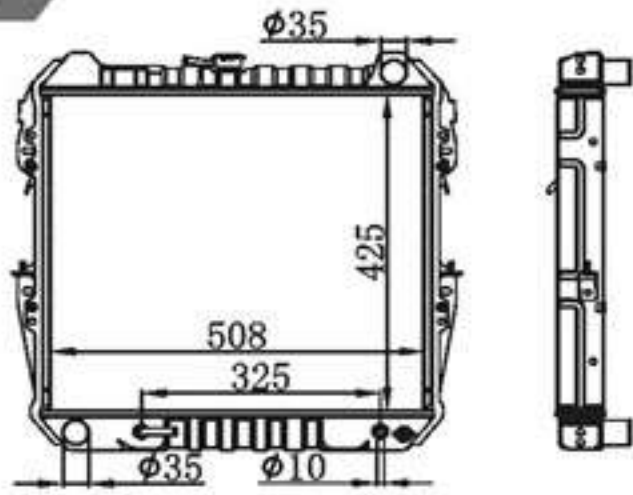

BY-31257

MODELS : HILUX 2.4' 84-90 AT
CORE SIZE : 425×508
TANK SIZE : 66.6/66.6×537.6
CARTON: 660*140*640

B C : 32/38/48
DPI :
OEM : 16400-35290
NISSENS: