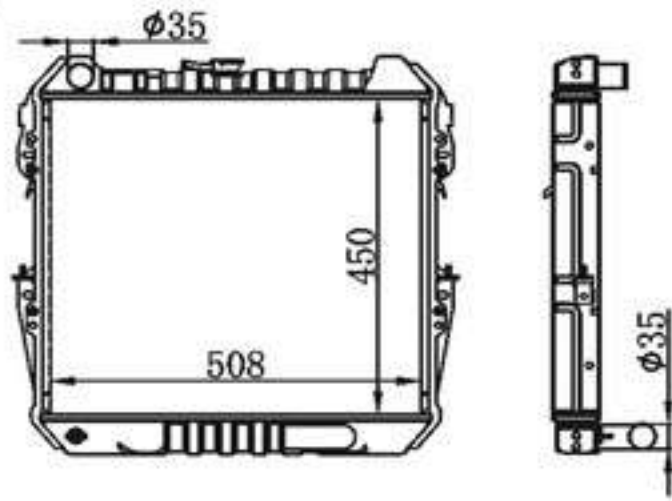

BY-31273

MODELS : HILUX 2.4' 88-97 MT
CORE SIZE : 450×508
TANK SIZE : 66.6/66.6×537.6
CARTON:

B C : 32/38/48
DPI :
OEM :
NISSENS: