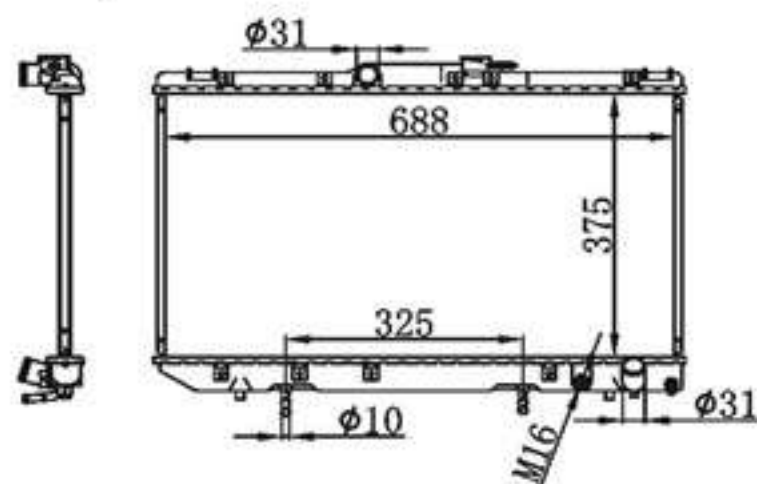

BY-31175

MODELS : CORONA CT190 92-96 AT P A : 16/26/32
CORE SIZE : 375×688 DPI :
TANK SIZE : 49/49×717 OEM : 16400-64741
CARTON: NISSENS: