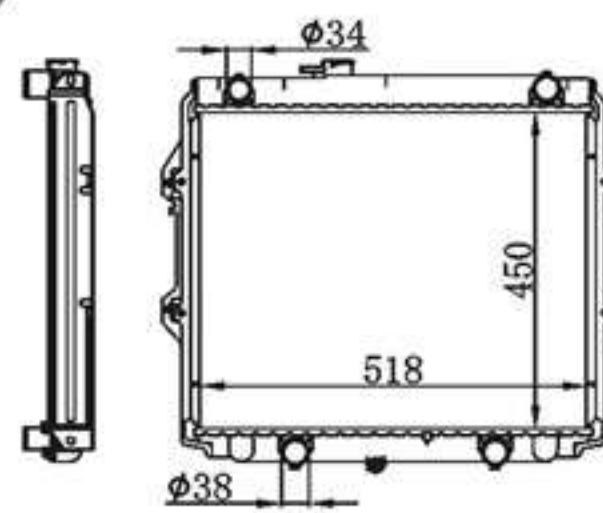

BY-31204

MODELS : HILUX MT P A :16/22/26/32/36/40
CORE SIZE : 450×518 DPI :
TANK SIZE : 55/55×544 OEM :
CARTON: 685*120*645 NISSENS: