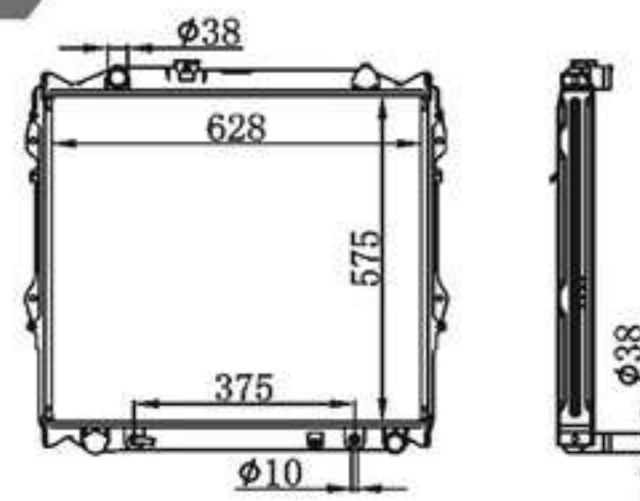

BY-31138

MODELS : LAND CRUISER J9 3.0L TD 90- AT P A : 16/26/32
CORE SIZE : 575×628 DPI :
TANK SIZE : 48/48×660 OEM : 16400-67121
CARTON: NISSENS: