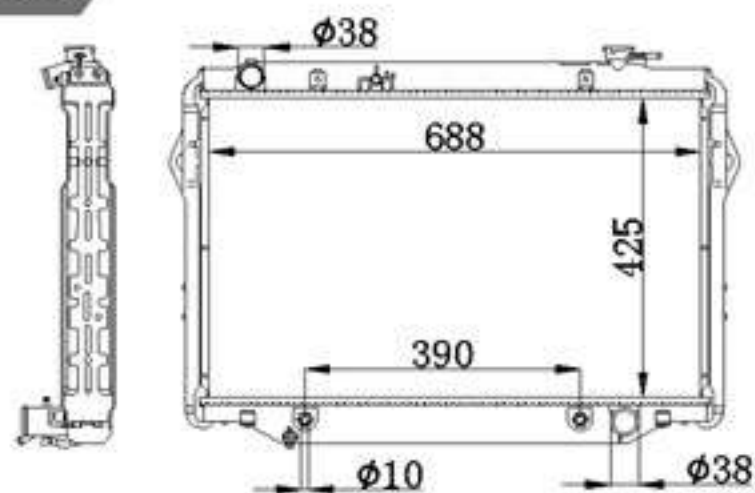

BY-31858

MODELS : LEXUS LX450 BASE L6 4.5L 96-97 AT
CORE SIZE : 425×688
TANK SIZE : 70/70×720
CARTON:

P A : 26/32/36/40/48
DPI : 1918-PA48
OEM : 1640066081
NISSENS: