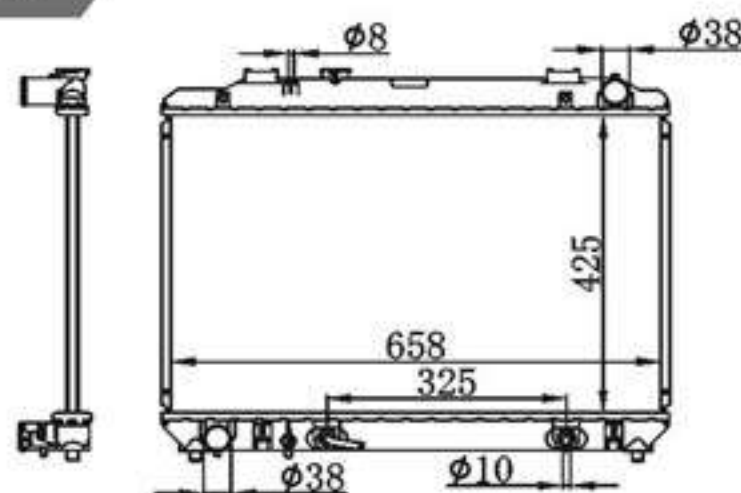

BY-31335

MODELS : TOWNACE CR42V/CR52V 98-04 AT
CORE SIZE : 425×658
TANK SIZE : 40/50×691
CARTON: 755*130*620
P A : 16/26
DPI :
OEM : 16400-6A230
NISSENS: