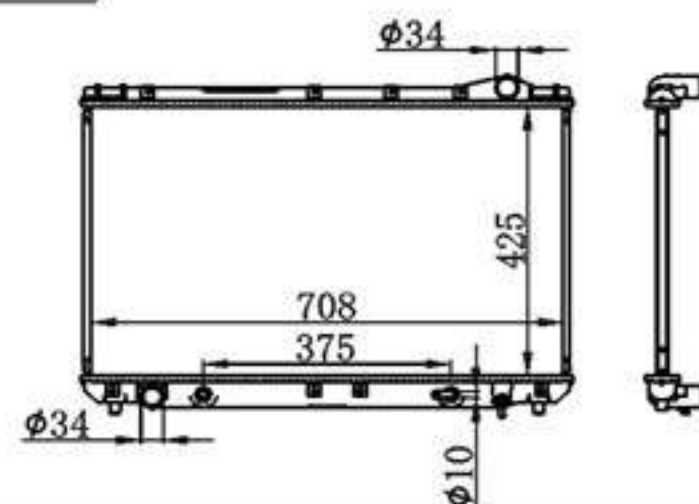

BY-31032

MODELS : LEXUS MCV10 95-96 AT P A : 16/26/32  
 CORE SIZE : 425×708 DPI :  
 TANK SIZE : 48/48×735 OEM :  
 CARTON: NISSENS: