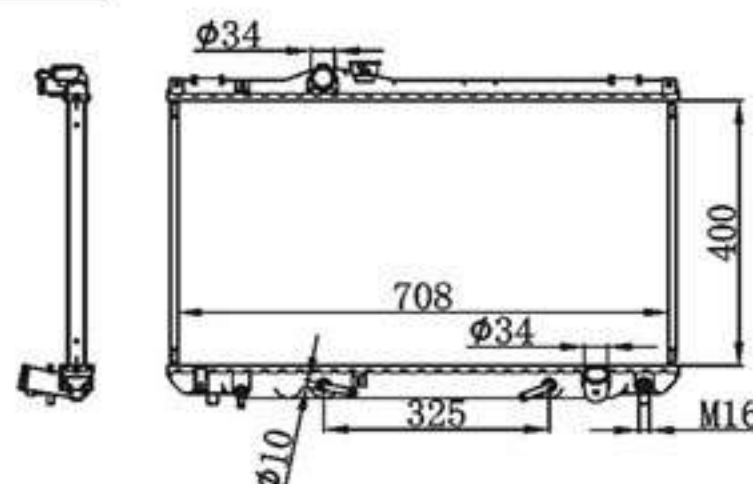

BY-31108

MODELS : CRESSIDA JZX100 96-98 AT P A : 26/32
CORE SIZE : 400×708 DPI :
TANK SIZE : 48/48×735 OEM : 16400-46500
CARTON: NISSENS: