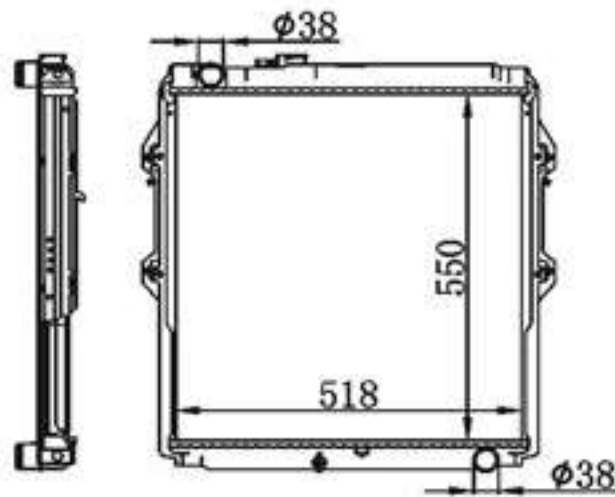

BY-31371

MODELS : HILUX4×4 RUNNER 02- MT
CORE SIZE : 550×518
TANK SIZE : 55/55×544
CARTON: 685*120*745

P A : 16/22/26/32/36/40
DPI :
OEM : 16400-67190
NISSENS: