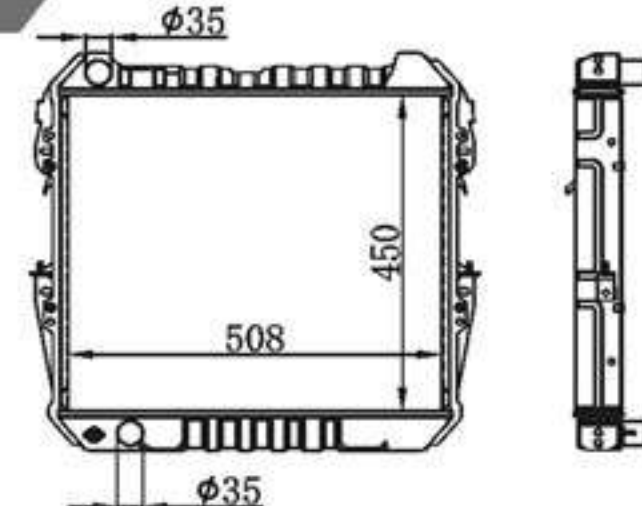

BY-31268

MODELS : HILUX MT
CORE SIZE : 450×508
TANK SIZE : 66.6/66.6×537.6
CARTON: 660*140*660
B C : 32/38/48
DPI :
OEM :
NISSENS: