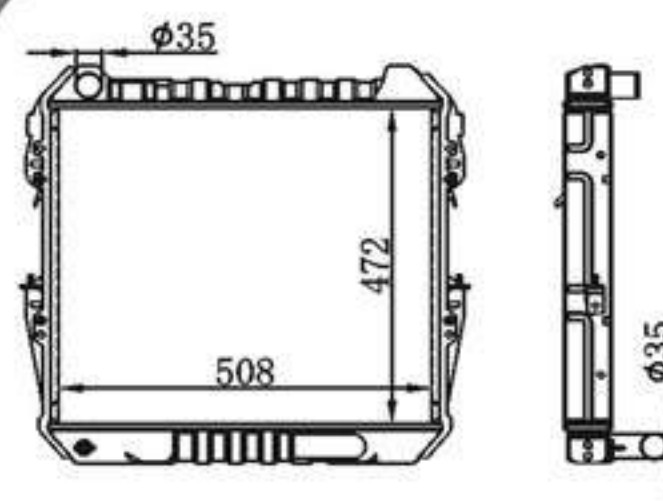

BY-31250

MODELS : HILUX 2.4' 88-93 MT
CORE SIZE : 472×508
TANK SIZE : 66.6/66.6×537.6
CARTON:
B C : 32/38/48
DPI :
OEM : 16400-
NISSENS: