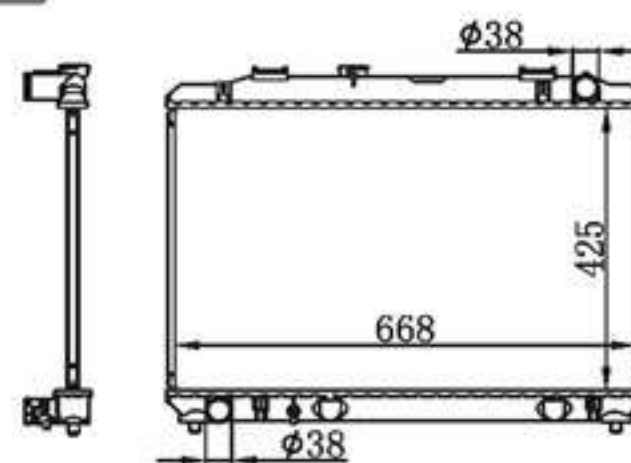

BY-31174

MODELS : TOWNACE NOAH CR4151 2C 96- MT P A : 16/26
CORE SIZE : 425×668 DPI :
TANK SIZE : 40/50×691 OEM : 16400-6A140
CARTON: NISSENS: