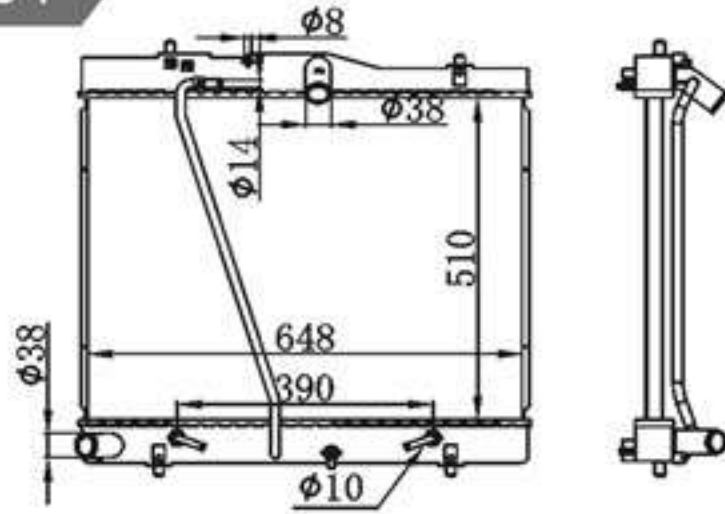

BY-31481

MODELS : LEXUS HIACE CBA-TRH214W AT
CORE SIZE : 510×648
TANK SIZE : 57/57×677
CARTON:
P A : 26/32/36
DPI :
OEM : 16400-75480
NISSENS: