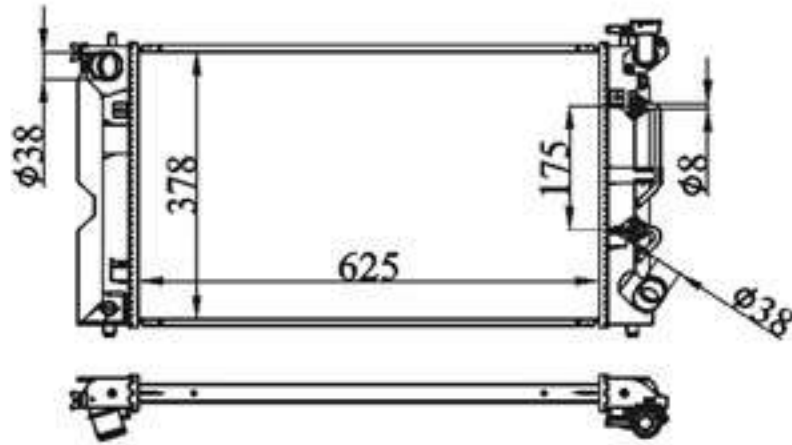

BY-31187

MODELS : COROLLA'00- CE122 AT   P A : 16/26/32
CORE SIZE : 625×378   DPI :
TANK SIZE : 48/48×400   OEM : 16400-6A300
CARTON: 865*120*505   NISSENS: