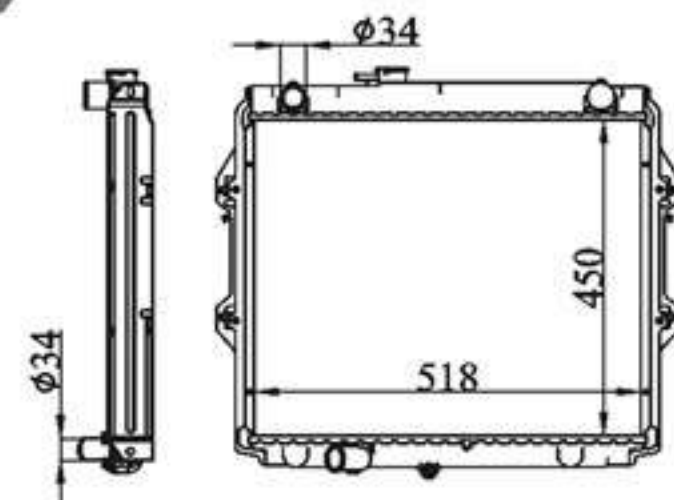

BY-31192

MODELS : TOYOTA HI-LUX 97- MT   P A : 16/22/26/32/36/40
CORE SIZE : 450×518   DPI :
TANK SIZE : 55/55×544   OEM : 16400-5B600
CARTON: 685*130*645   NISSENS: 64683A