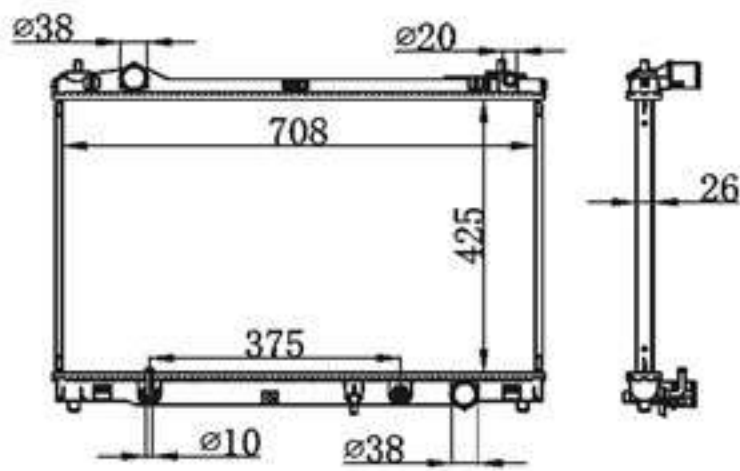

BY-31817

MODELS : GS450H 3.5L V6 13-15 AT P A : 26
CORE SIZE : 425×708 DPI : 13340
TANK SIZE : 48/48×732.5 OEM :
CARTON: 735*120*555 NISSENS: