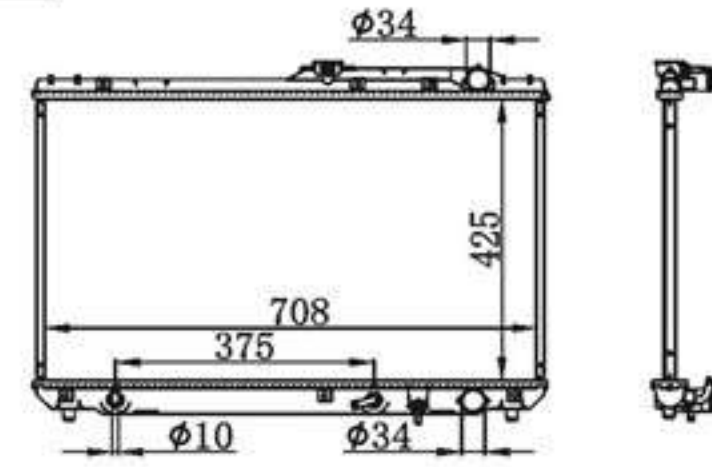

BY-31034

MODELS : LEXUS VCV10 92-94 AT
CORE SIZE : 425×708
TANK SIZE : 33/48×735
CARTON:
P A : 16
DPI :
OEM : 16400-62100/6210
NISSENS: