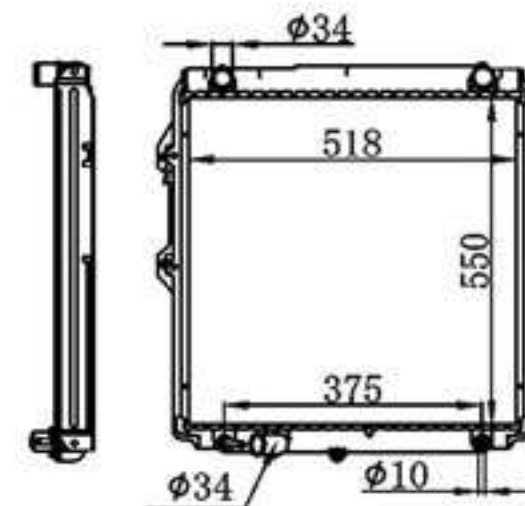

BY-31734

MODELS : HILUX/4 RUNNER LN165H 97-99 AT P A : 16/22/26/32/36
CORE SIZE : 550×518 DPI :
TANK SIZE : 55/55×544 OEM : 16400-5B630
CARTON: 680*120*730 NISSENS: