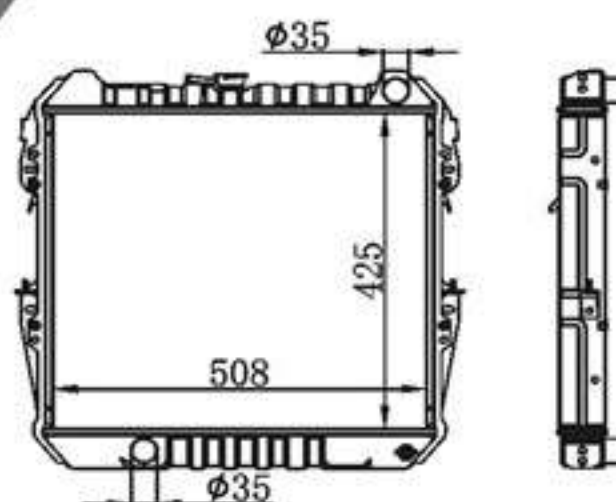

BY-31252

MODELS : HILUX 2.0 LN55 MT
CORE SIZE : 425×508
TANK SIZE : 66.6/66.6×537.6
CARTON:
B C : 32/38/48
DPI :
OEM :
NISSENS: