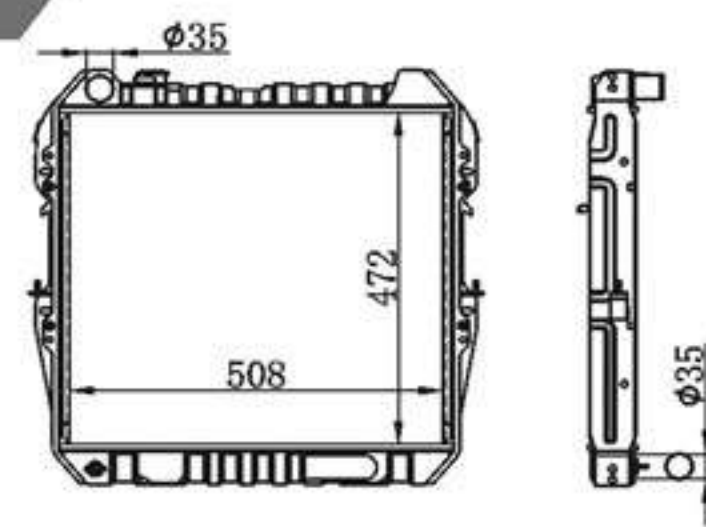

BY-31272

MODELS : HILUX 2.4(D) 88-97 MT
CORE SIZE : 472×508
TANK SIZE : 66.6/66.6×537.6
CARTON:
B C : 32/38/48
DPI :
OEM : 16400-5B500
NISSENS: