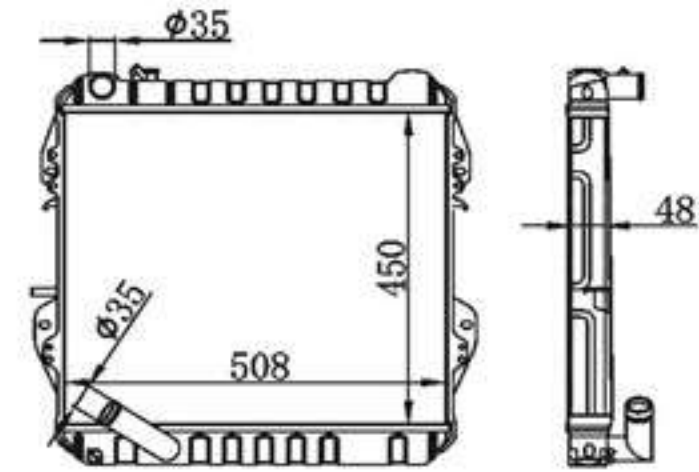

BY-31626

MODELS : MTX MT
CORE SIZE : 450×508
TANK SIZE : 66.6/66.6×537.6
CARTON:

B C : 48
DPI :
OEM :
NISSENS: