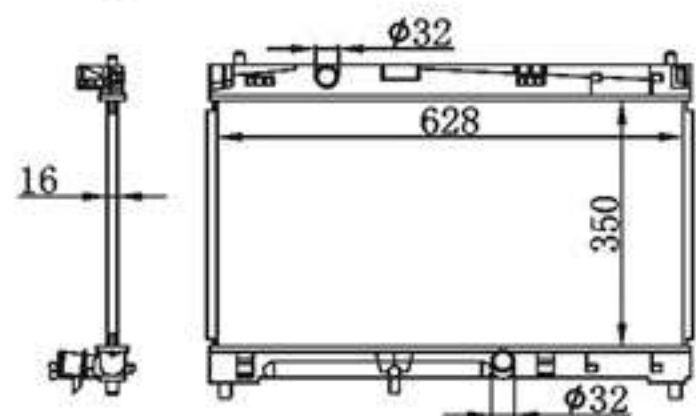

BY-31383

MODELS : YARIS 07- MT P A : 16
CORE SIZE : 350×628 DPI :
TANK SIZE : 33/40×660 OEM : 16400-21310
CARTON: 720*145*550 NISSENS: