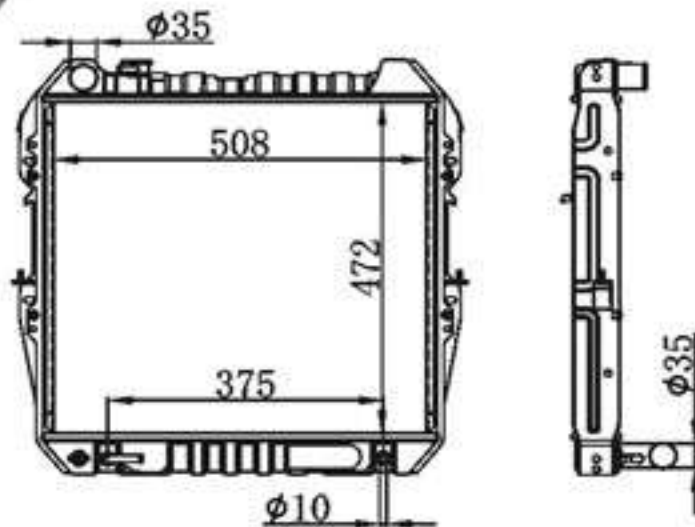

BY-31271

MODELS : HILUX 2.4(D) AT
CORE SIZE : 472×508
TANK SIZE : 66.6/66.6×537.6
CARTON:
B C : 32/38/48
DPI :
OEM :
NISSENS: