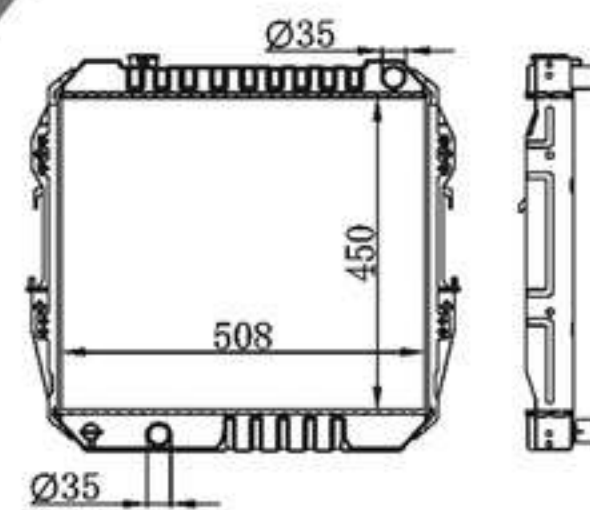

BY-31492

MODELS : 4RUNNER/PICKUP MT
CORE SIZE : 450×508
TANK SIZE : 65/65×528
CARTON: 630*130*640

P A : 26/32/36/40/48
DPI :
OEM :
NISSENS: