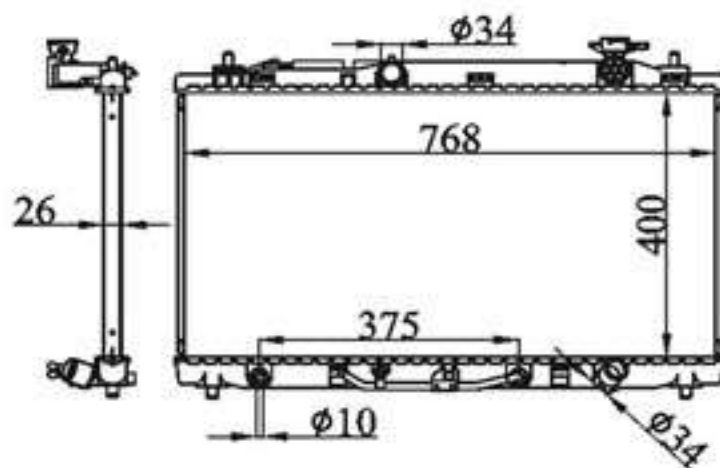

BY-31291

MODELS : AVALON/CAMRY 05-13 AT
CORE SIZE : 400×768
TANK SIZE : 48/48×793
CARTON: 855*155*610
P A : 26
DPI : 2919
OEM : 1640031520
NISSENS: 646812