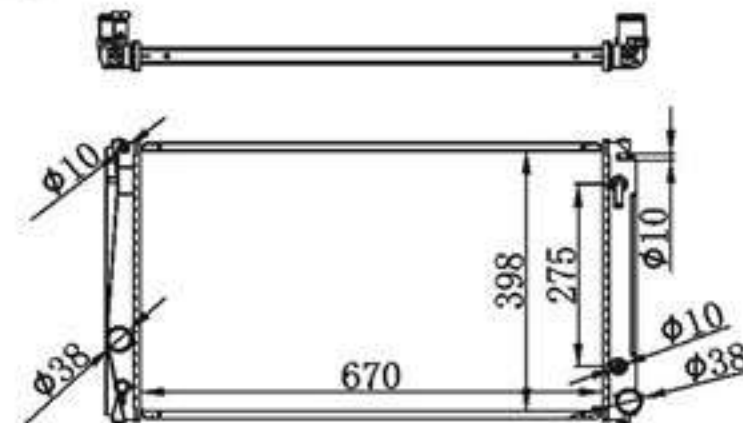

BY-31372

MODELS : PREVIA ACR 50 07- AT
CORE SIZE : 670×398
TANK SIZE: 40/40×424
CARTON: 855*120*500

P A : 16-波5/16/22-波8
DPI :
OEM : 16400-28590
NISSENS: