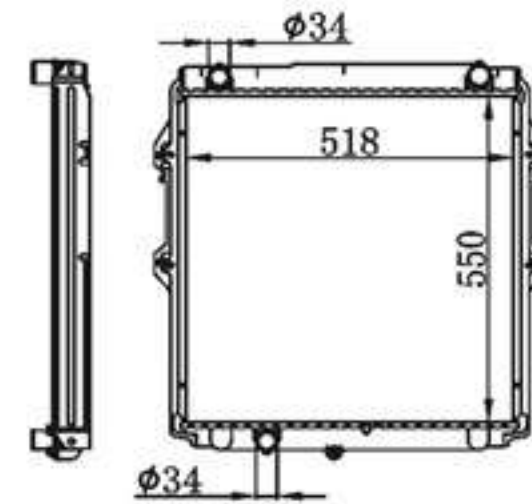

BY-31322

MODELS : HILUX/4 RUNNER 97-99 MT P A : 16/22/26/32/36/40
CORE SIZE : 550×518 DPI :
TANK SIZE : 55/55×544 OEM : 16400-5B630
CARTON: 680*120*730 NISSENS: