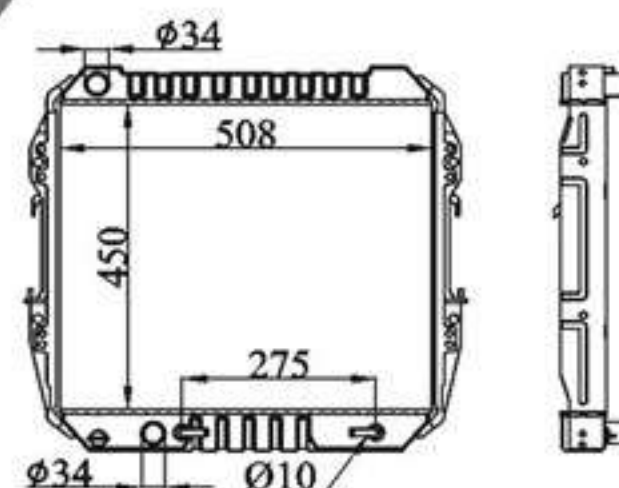

BY-31444

MODELS : HILUX AT
CORE SIZE : 450×508
TANK SIZE : 65/65×528
CARTON:

P A : 26/32/36/40/48
DPI :
OEM :
NISSENS: