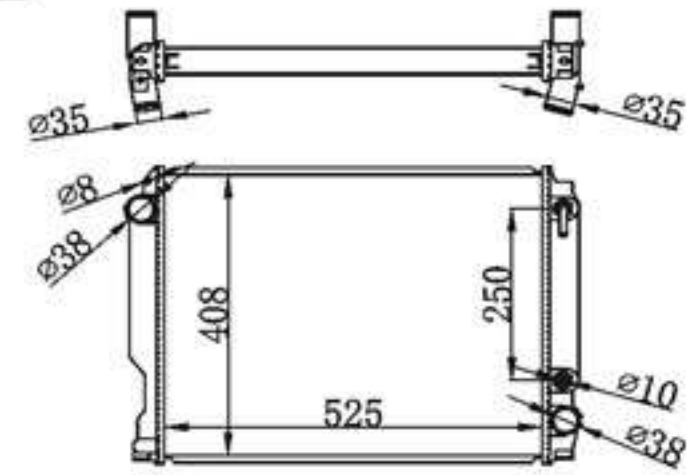

BY-31842

MODELS : HIACE SUPER CUSTOM DIESEL P A : 40
KZH100G 96-04 AT DPI :
CORE SIZE : 525×408 OEM :
TANK SIZE : 55/55×429 NISSENS:
CARTON: 633*150*435