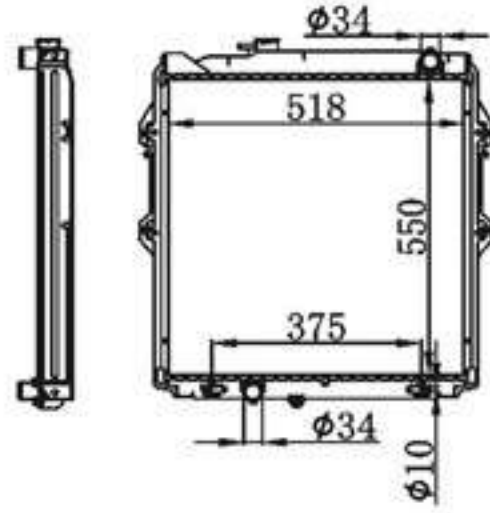

BY-31209

MODELS : HILUX RZN169' 02 AT
CORE SIZE : 550×518
TANK SIZE : 55/55×544
CARTON: 685*120*645

P A : 16/22/26/32/36/40
DPI :
OEM :
NISSENS: