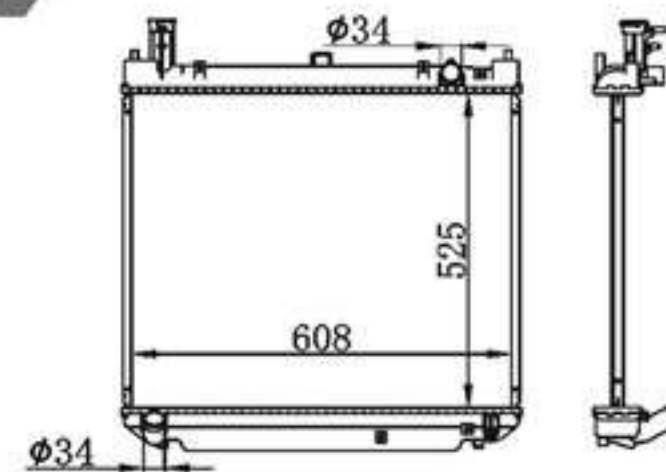

BY-31356

MODELS : HIACE REDIUS LXH43V 98-02 MT
CORE SIZE : 525×608
TANK SIZE : 75/75×642
CARTON: 700*165*780

P A : 26/32/36/40/48
DPI :
OEM : 16400-5B330
NISSENS: