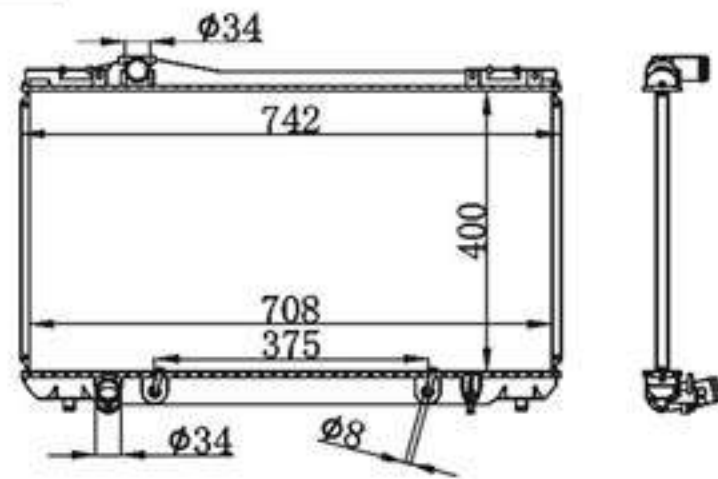

BY-31393

MODELS : CHASER LX90 92-95 AT P A : 16/26
CORE SIZE : 400×708 DPI :
TANK SIZE : 48/48×735 OEM : 16400-5B100/5B440
CARTON : 800*130*575 NISSENS :