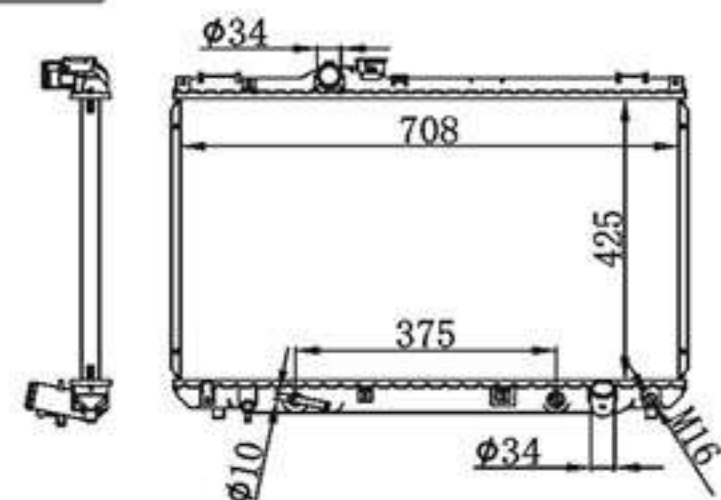

BY-31408

MODELS : CROW JZS171/JZS171W 99-00 AT P A : 16/26/32
CORE SIZE : 425×708 DPI :
TANK SIZE : 48/48×735 OEM : 16400-46650
CARTON: 800*130*610 NISSENS: