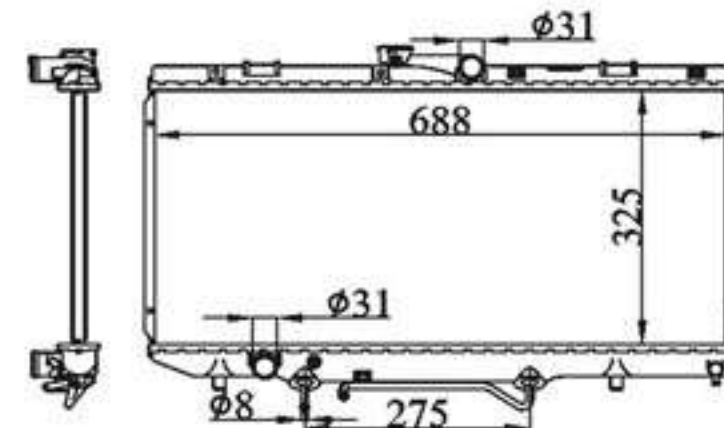

**BY-31414**

MODELS : CELICA AT P A : 16/26/32  
 CORE SIZE : 325×688 DPI :  
 TANK SIZE : 49/49×717 OEM : 16400-16311  
 CARTON: 780\*120\*500 NISSENS:

**BY-31415**

MODELS : CELICA MT P A : 16/26/32  
 CORE SIZE : 325×688 DPI :  
 TANK SIZE : 49/49×717 OEM :  
 CARTON: 780\*120\*500 NISSENS: