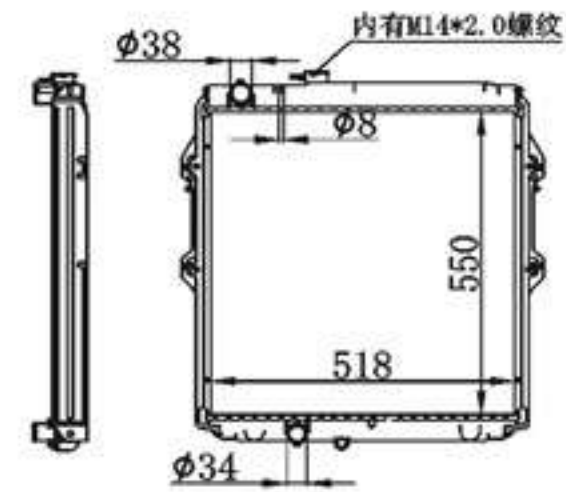

BY-31578

MODELS : 3L DIESEL HL03 4/2 MT
CORE SIZE : 550×518
TANK SIZE : 55/55×544
CARTON: 685*120*645
P A : 16/22/26/32/36/40
DPI :
OEM :
NISSENS :