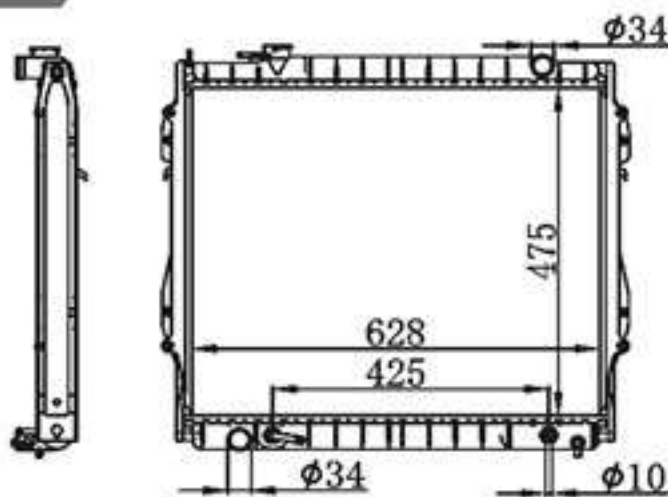

BY-31307

MODELS : TOYOTA TACOMA 95- AT
CORE SIZE : 475×628
TANK SIZE : 53/53×655
CARTON: 785*125*675

P A : 16/26/32
DPI : 1778-PA16
OEM : 16410-0C022/12
NISSENS: