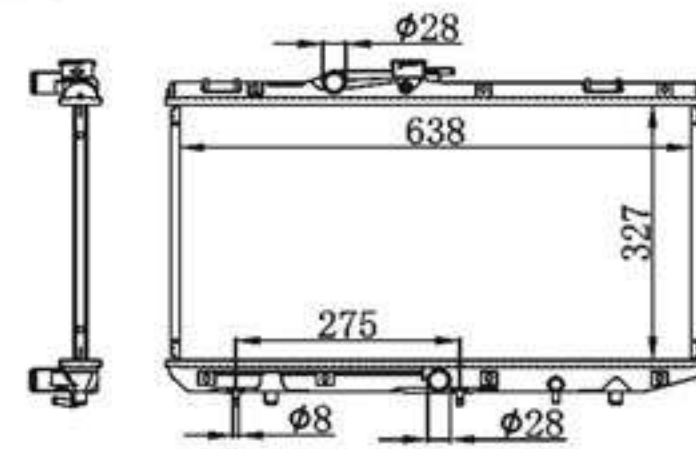

BY-31642

MODELS : STARLET EP91 1.3 96- AT P A : 16/26/32
CORE SIZE : 327×638 DPI :
TANK SIZE : 47.7/47.7×659.6 OEM : 16400-11681/55080
CARTON: 710*120*490 NISSENS: