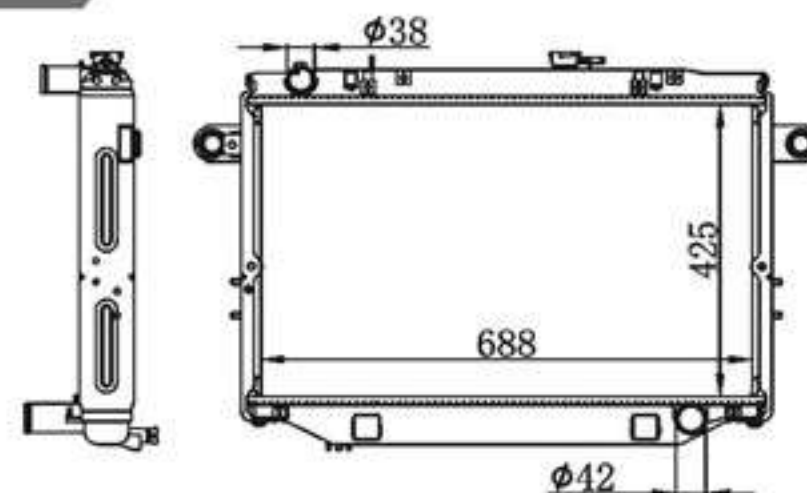

BY-31480

MODELS : LANDCRUISER MT P A : 26/32/36/40/48
CORE SIZE : 425×688 DPI :
TANK SIZE : 70/70×720 OEM :
CARTON: 935*215*645 NISSENS: