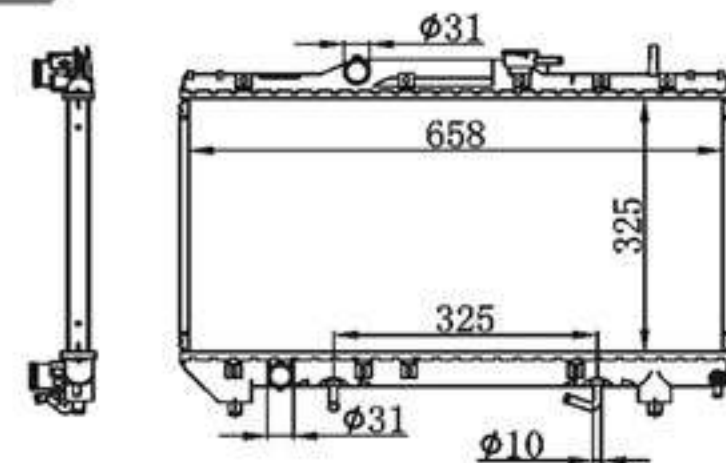

BY-31054

MODELS : CORONA AT190/1 92-94 AT
CORE SIZE : 325×658
TANK SIZE : 48/48×678
CARTON:
P A : 26/32
DPI :
OEM : 16400-16460/11581
NISSENS: