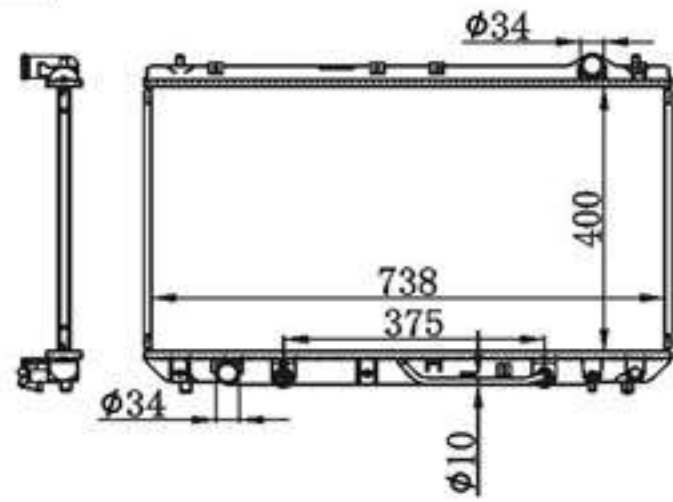

BY-31033

MODELS : LEXUS MCV20 97-00 AT
CORE SIZE : 400×738
TANK SIZE : 48/48×756
CARTON:
P A : 16/26
DPI : 2299-PA16
OEM : 16400-20161
NISSENS: