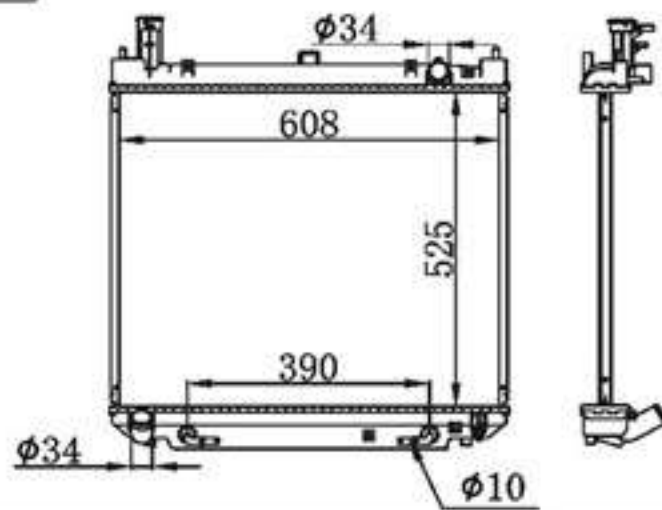

BY-31355

MODELS : HIACE REDIUS LXH43V 98-02 AT
CORE SIZE : 525×608
TANK SIZE : 75/75×642
CARTON: 700*165*780

P A : 26/32/36/40/48
DPI :
OEM : 16400-5B351
NISSENS: