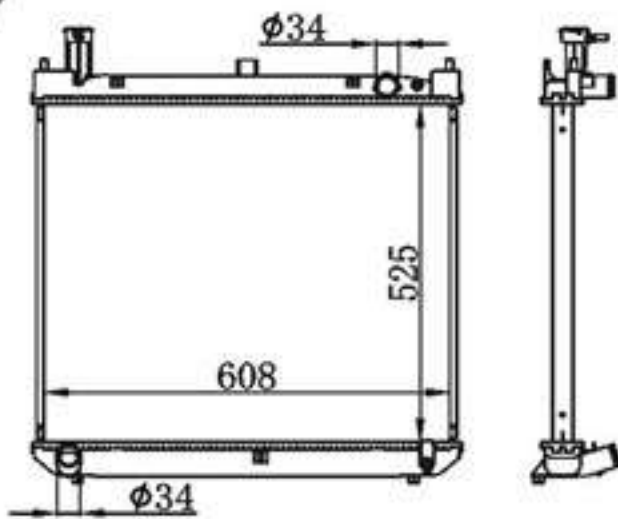

BY-31275

MODELS : HI-ACE 95- MT
CORE SIZE : 525×608
TANK SIZE : 59/59×640
CARTON: 710*170*780

P A : 22/26/36
DPI :
OEM : 16400-5B320
NISSENS: 64858A