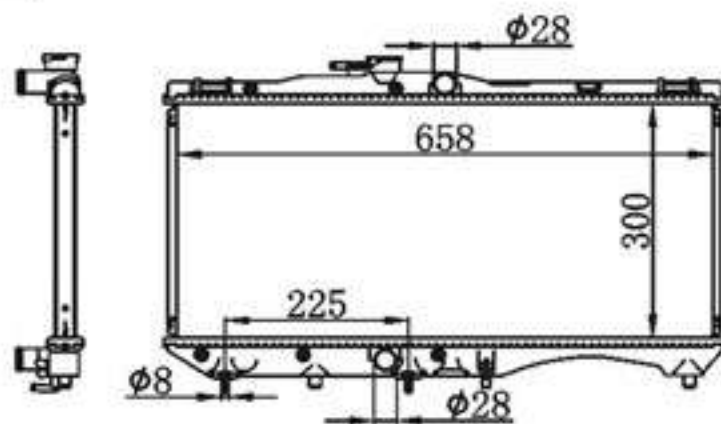

BY-31333

MODELS : TERCEL CORSA 88-90 AT
CORE SIZE : 300×658
TANK SIZE : 50/50×688
CARTON: 730*120*480
P A : 16/26/32
DPI : 1240
OEM : 16400-11270
NISSENS: