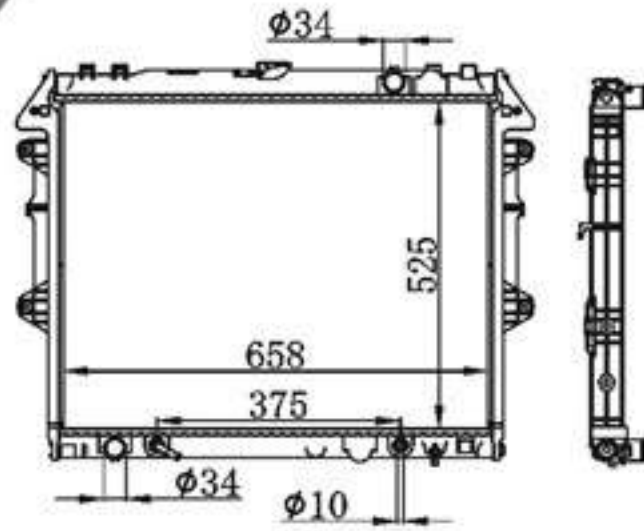

BY-31369

MODELS : HILUX/4 RUNNER 04- AT
CORE SIZE : 525×658
TANK SIZE : 48/48×678
CARTON: 865*120*715

P A : 16/26/32
DPI :
OEM : 16400-0P060
NISSENS: