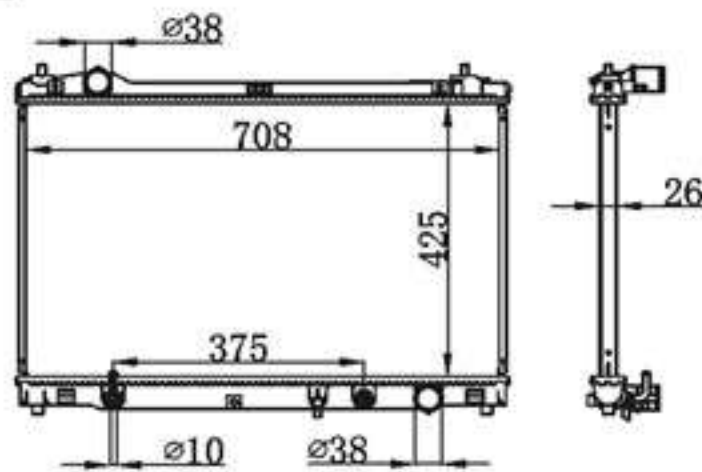

BY-31819

MODELS : LEXUS GS IV 250 11- AT P A : 26
CORE SIZE : 425×708 DPI :
TANK SIZE : 48/48×732.5 OEM :
CARTON: 735*120*555 NISSENS: