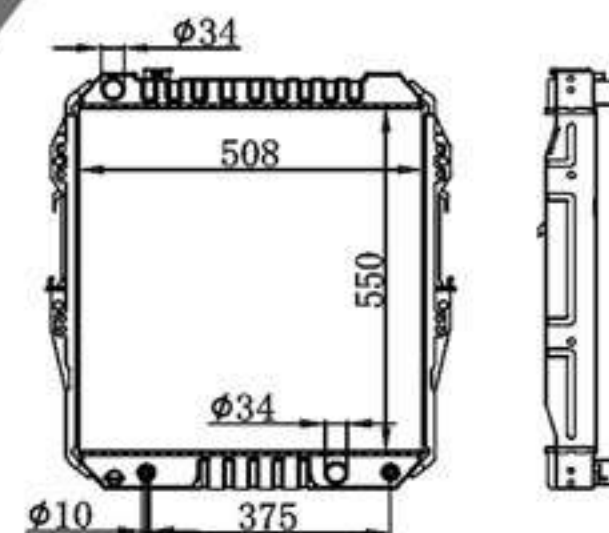

BY-31432

MODELS : HILUX4×4 98- AT
CORE SIZE : 550×508
TANK SIZE : 65/65×528
CARTON: 650*140*750

P A : 26/32/36/40/48
DPI :
OEM :
NISSENS: