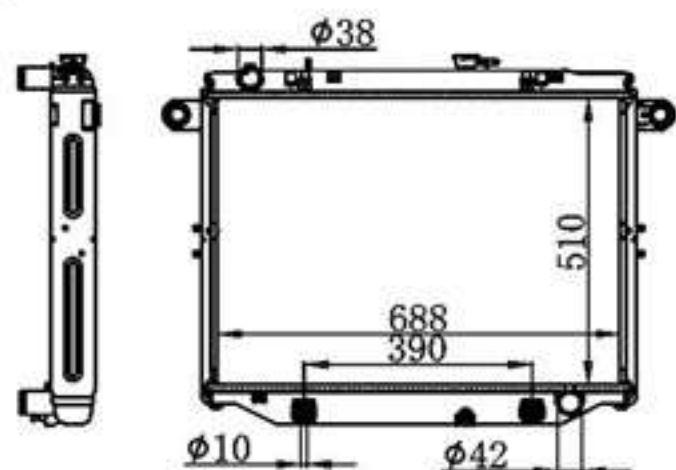

BY-31223

MODELS : LAND CRUISER 89-02 AT P A : 26/32/36/40/48
CORE SIZE : 510×688 DPI :
TANK SIZE : 70/70×720 OEM : 16400-50210/1
CARTON: 935*180*725 NISSENS: 64882