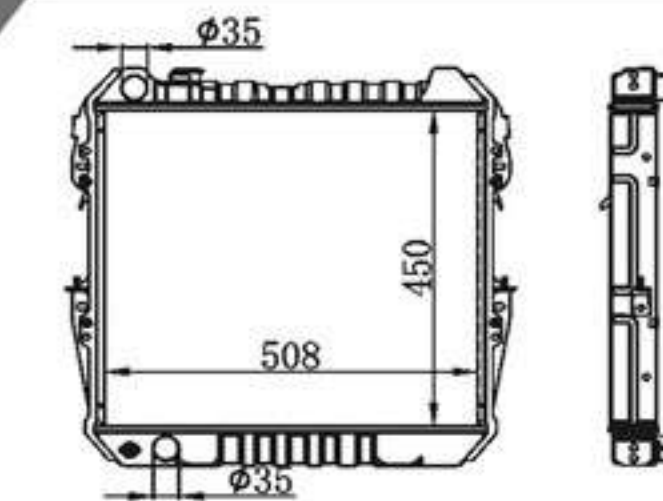

BY-31256

MODELS : HILUX II PICKUP 82-05 MT
CORE SIZE : 450×508
TANK SIZE : 66.6/66.6×537.6
CARTON:
B C : 32/38/48
DPI :
OEM : 16400-04010
NISSENS: 64845