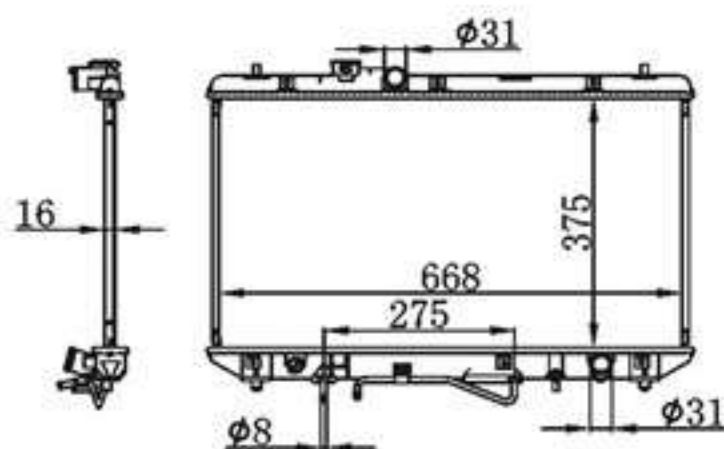

BY-31023

MODELS : CAMRY SV40 92-94 AT
CORE SIZE : 375×668
TANK SIZE : 33/48×699
CARTON:
P A : 16
DPI :
OEM : 16400-7A140
NISSENS: