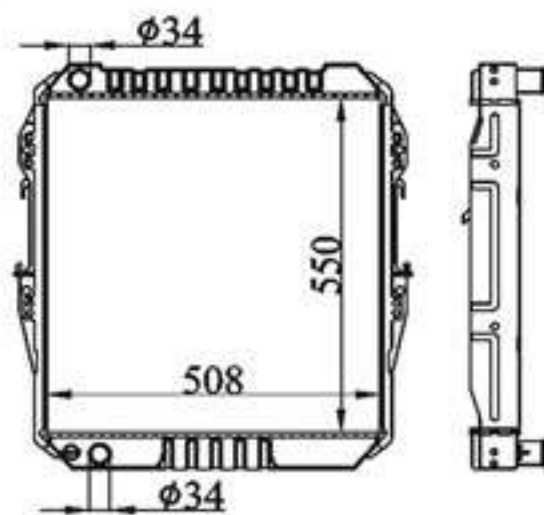

BY-31467

MODELS : HILUX4×4 98- MT
CORE SIZE : 550×508
TANK SIZE : 65/65×528
CARTON:

P A : 26/32/36/40/48
DPI :
OEM :
NISSENS: