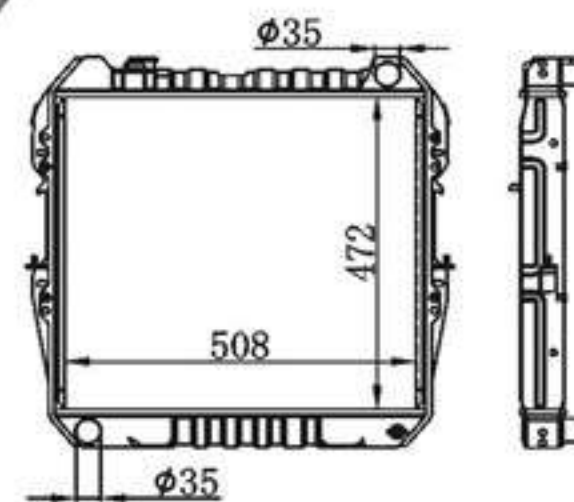

BY-31254

MODELS : HILUX 3.0' 89-93 V6 MT
CORE SIZE : 472×508
TANK SIZE : 66.6/66.6×537.6
CARTON:
B C : 32/38/48
DPI :
OEM : 16400-65040/1/65100
NISSENS: