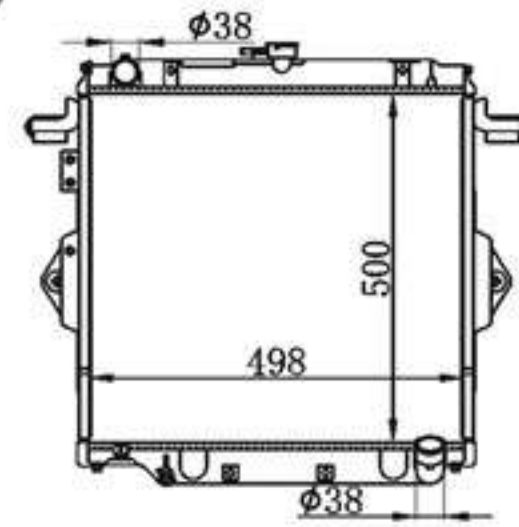

BY-31274

MODELS : LANDCRUISER 96-98 MT
CORE SIZE : 500×498
TANK SIZE : 74/74×528
CARTON: 710*180*700

P A : 36/48
DPI :
OEM : 16400-17071
NISSENS: