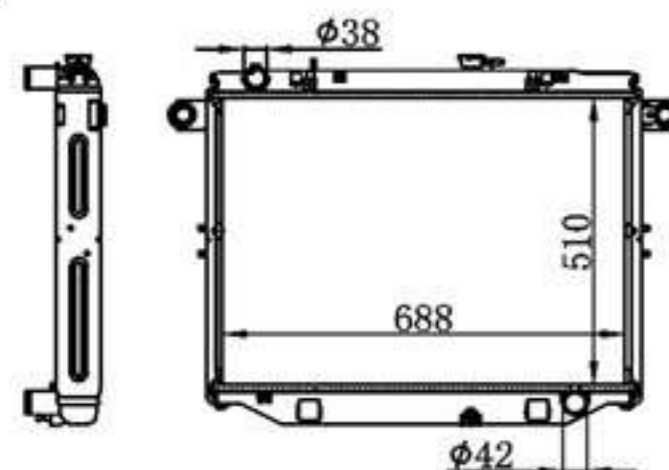

BY-31224

MODELS : LAND CRUISER 89-02 MT P A : 26/32/36/40/48
CORE SIZE : 510×688 DPI :
TANK SIZE : 70/70×720 OEM : 16400-50200
CARTON: 935*180*725 NISSENS: