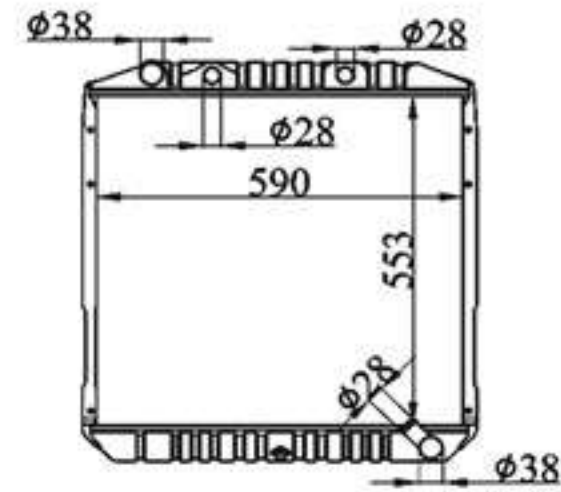

BY-31186

MODELS : COASTER'00- HZB50(柴油) MT      B C : 32/48  
 CORE SIZE : 553×590                      DPI :  
 TANK SIZE :                                  OEM :  
 CARTON:                                        NISSENS: