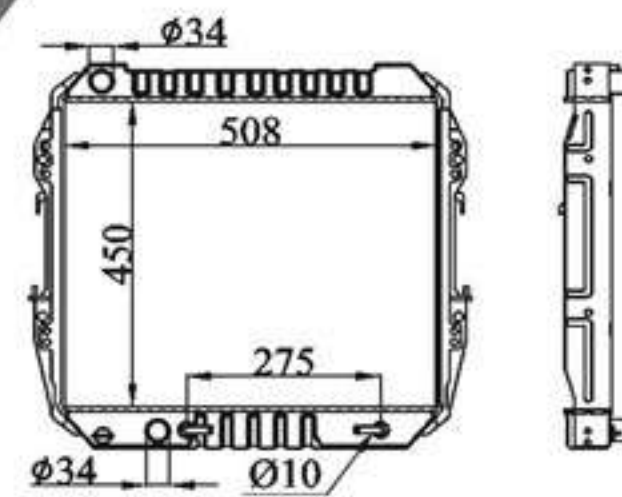

BY-31468

MODELS : HILUX AT
CORE SIZE : 450×508
TANK SIZE : 65/65×528
CARTON:

P A : 26/32/36/40/48
DPI :
OEM :
NISSENS: