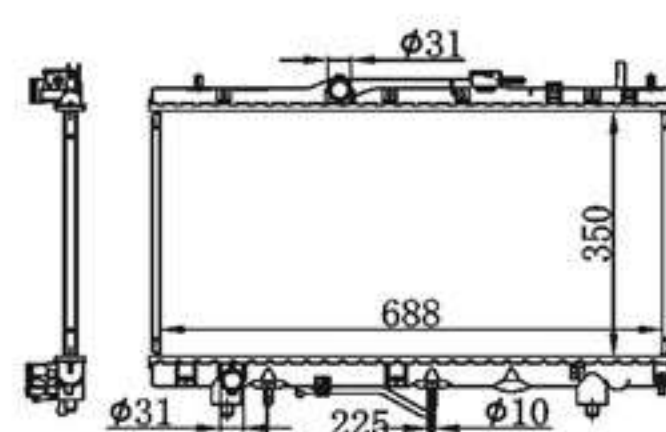

BY-31064

MODELS : CORONA AT210 97- AT P A : 26/32
CORE SIZE : 350×688 DPI :
TANK SIZE : 48/48×717 OEM : 16400-16580/16800
CARTON: NISSENS: