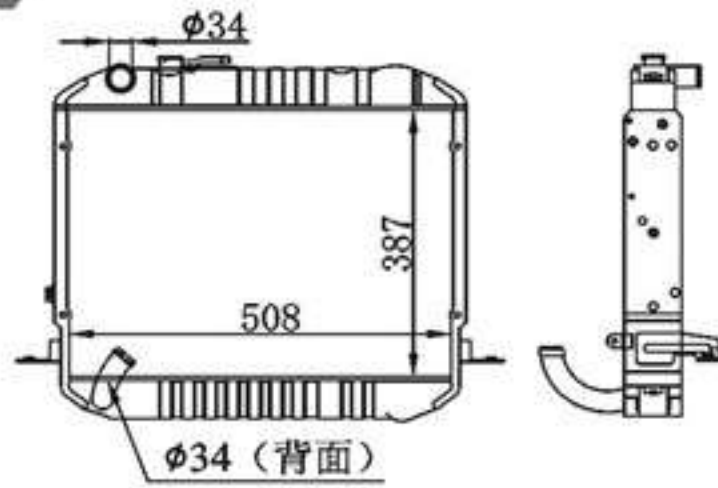

BY-31593

MODELS : TRUCK HIACE LH8 3L MT
CORE SIZE : 387×508
TANK SIZE : 66.6/66.6×537.6
CARTON:

B C : 48
DPI :
OEM :
NISSENS: