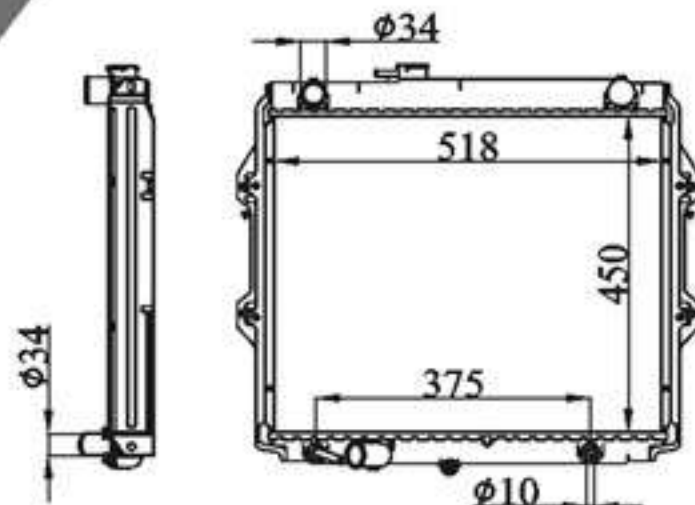

BY-31191

MODELS : TOYOTA HI-LUX 97- AT   P A : 16/22/26/32/36/40
CORE SIZE : 450×518   DPI :
TANK SIZE : 55/55×544   OEM : 16400-
CARTON: 685*130*645   NISSENS: