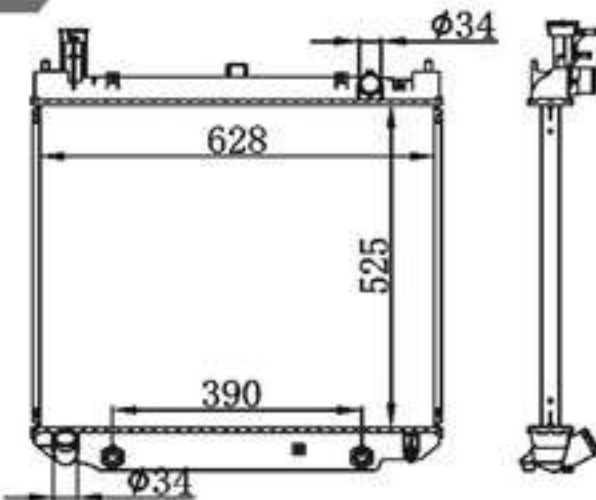

BY-31463

MODELS : GRANVIA RCHLLW 95- AT
CORE SIZE : 525×628
TANK SIZE : 59/59×640
CARTON:
P A : 22/26/36
DPI :
OEM : 16400-75150
NISSENS: