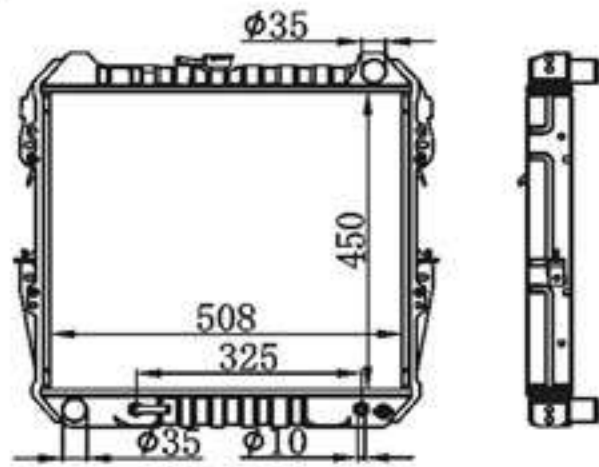

BY-31259

MODELS : HILUX 2.4' 89- AT
CORE SIZE : 450×508
TANK SIZE : 66.6/66.6×537.6
CARTON: 660*140*660

B C : 32/38/48
DPI :
OEM : 16400-35380/35520
NISSENS: