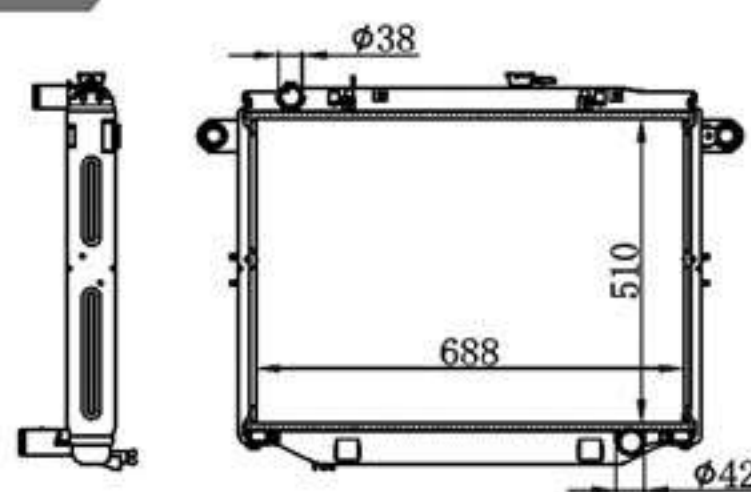

BY-31220

MODELS : LAND CRUISER'2001 AT P A : 26/32/36/40/48
CORE SIZE : 510×688 DPI :
TANK SIZE : 70/70×720 OEM :
CARTON: 935*215*730 NISSENS: