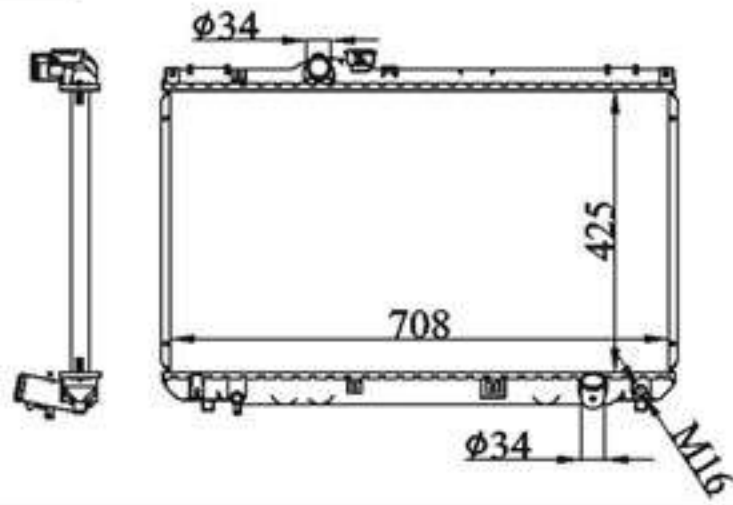

BY-31409

MODELS : CROW JZS171/JZS171W 99-00 MT P A : 16/26/32
CORE SIZE : 425×708 DPI :
TANK SIZE : 48/48×735 OEM :
CARTON: 800*130*610 NISSENS: