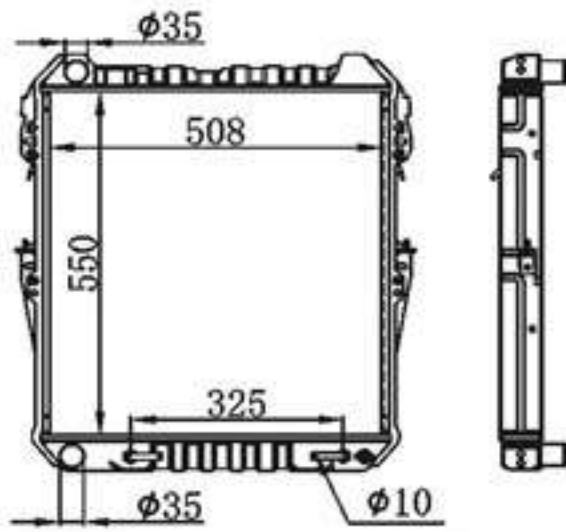

BY-31265

MODELS : HILUX4×4' 98 AT
CORE SIZE : 550×508
TANK SIZE : 66.6/66.6×537.6
CARTON: 660*140*760
B C : 32/38/48
DPI :
OEM :
NISSENS: