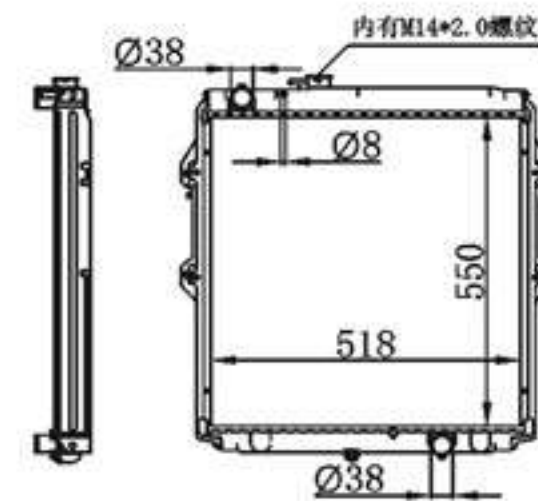

BY-31486

MODELS : HI-LUX 2.5 TD 01- MT
CORE SIZE : 550×518
TANK SIZE : 55/55×544
CARTON: 685*120*645
P A : 16/22/26/32/36/40
DPI :
OEM :
NISSENS: