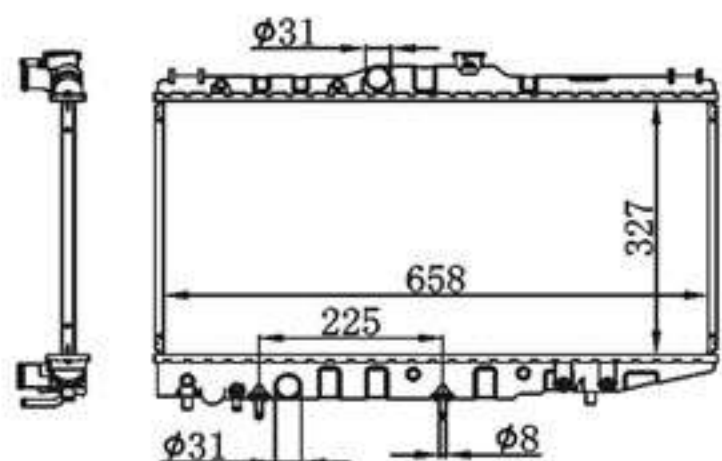

BY-31075

MODELS : COROLLA AT170 88-91 AT
CORE SIZE : 327×658
TANK SIZE : 40/50×686
CARTON:

P A : 16
DPI : 537
OEM : 16400-15380/15410
NISSENS: