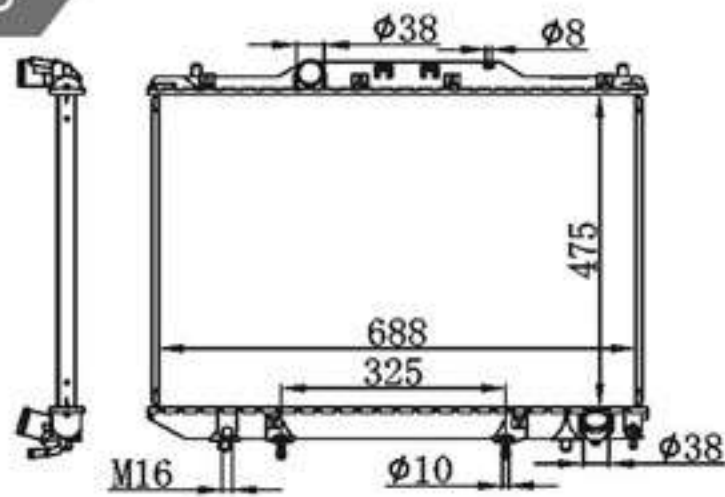

BY-31323

MODELS : IPSUM/PICNIC 97-01 AT P A : 16/26/32
CORE SIZE : 475×688 DPI :
TANK SIZE : 49/49×717 OEM : 16400-6A170
CARTON: 780*125*675 NISSENS: