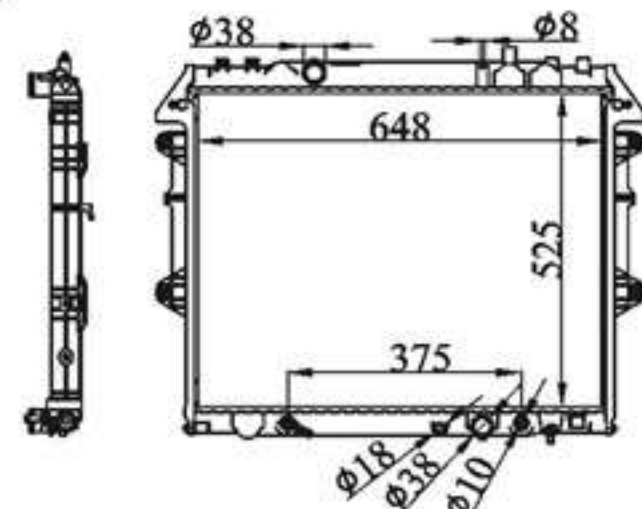

BY-31190

MODELS : HILUX'2004 AT   P A : 16/26/32
CORE SIZE : 525×648   DPI :
TANK SIZE : 48/48×678   OEM : 16400-0L150
CARTON: 865*120*630   NISSENS: