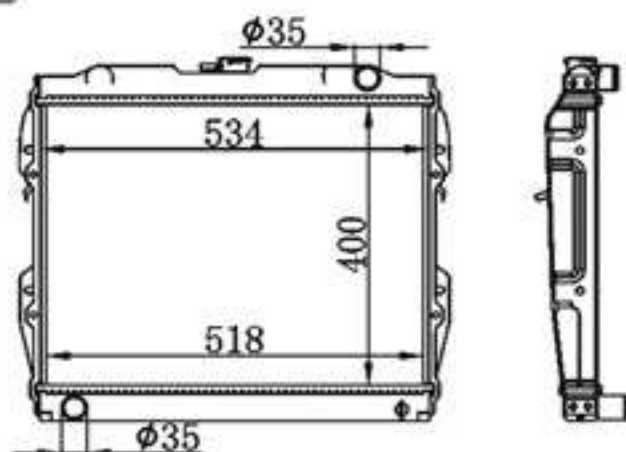

BY-31391

MODELS : HILUX RN60/65/106/YN106/110 MT P A : 16/22/26/32/36
CORE SIZE : 400×518 DPI :
TANK SIZE : 55/55×544 OEM : 16400-04020
CARTON: 655*140*580 NISSENS:64728