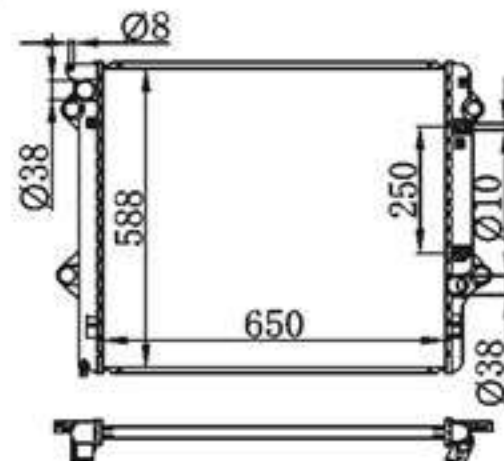

BY-31495

MODELS : 4RUNNER 03- AT
CORE SIZE : 650×588
TANK SIZE : 53.5/53.5×614.5
CARTON: 890*140*680

P A : 26/32
DPI :
OEM :
NISSENS: