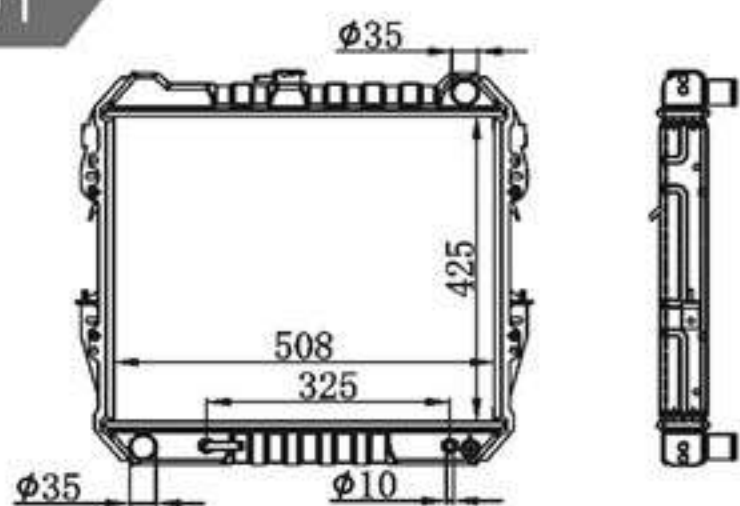

BY-31701

MODELS : HILUX 2.4 G62 RN130 84-90 AT
CORE SIZE : 425×508
TANK SIZE : 63/63×528
CARTON:

A L : 26/32/36/40/48
DPI :
OEM :
NISSENS: