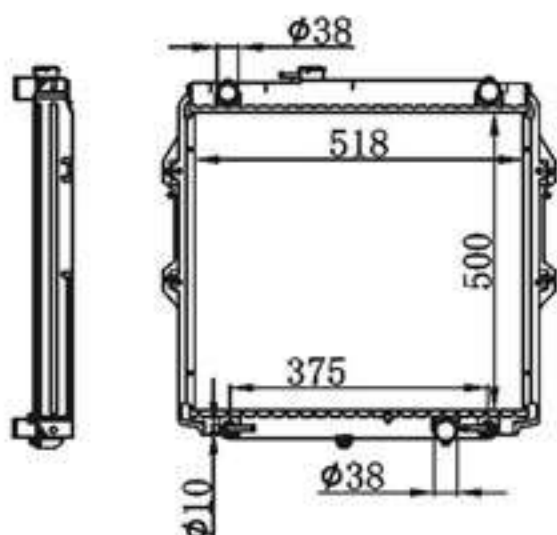

BY-31205

MODELS : HILUX4' 02- AT P A :16/22/26/32/36/40
CORE SIZE : 500×518 DPI :
TANK SIZE : 55/55×544 OEM : 16400-30090
CARTON: 685*120*695 NISSENS: 64597A