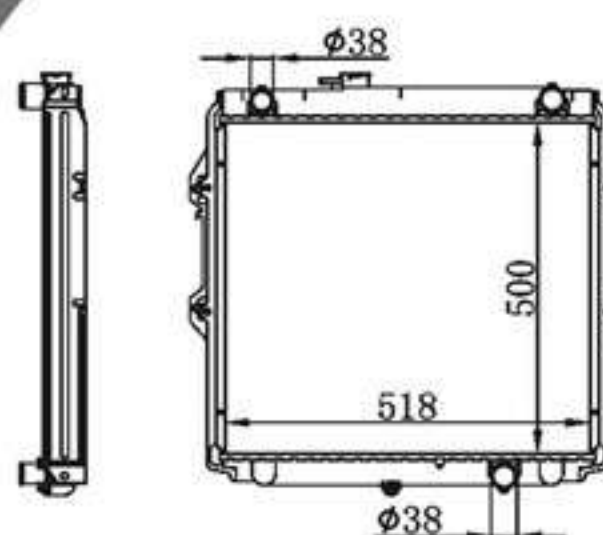

BY-31206

MODELS : HILUX4' 02- MT P A :16/22/26/32/36/40
CORE SIZE : 500×518 DPI :
TANK SIZE : 55/55×544 OEM : 16400-30100
CARTON: 685*120*695 NISSENS: 64598A