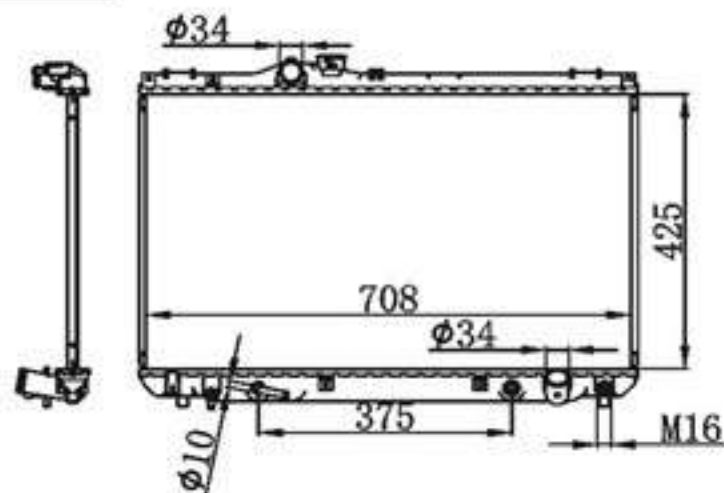

BY-31115

MODELS : CRESSIDA JZX171 99-00 AT
CORE SIZE : 425×708
TANK SIZE : 48/48×735
CARTON:
P A : 16/26/32
DPI :
OEM : 16400-46650
NISSENS: