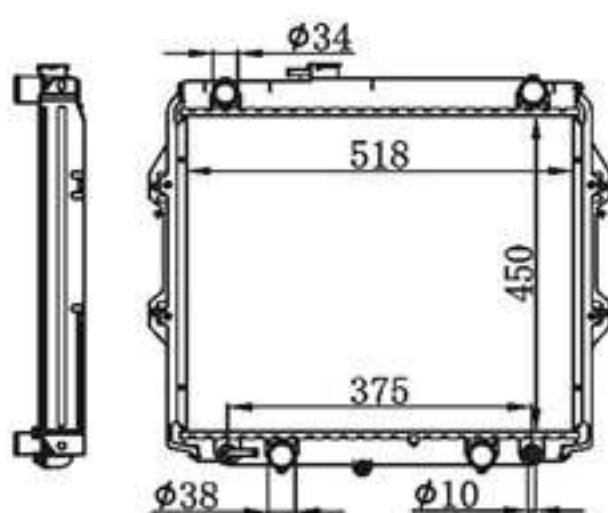

BY-31203

MODELS : HILUX AT P A :16/22/26/32/36/40  
 CORE SIZE : 450×518 DPI :  
 TANK SIZE : 55/55×544 OEM :  
 CARTON: 685\*120\*645 NISSENS:

BY-31204

MODELS : HILUX MT P A :16/22/26/32/36/40  
 CORE SIZE : 450×518 DPI :  
 TANK SIZE : 55/55×544 OEM :  
 CARTON: 685\*120\*645 NISSENS: