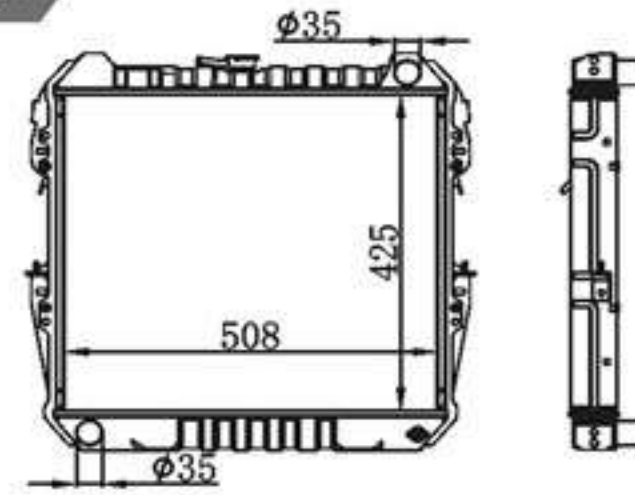

BY-31258

MODELS : HILUX 2.4' 84-90 MT
CORE SIZE : 425×508
TANK SIZE : 66.6/66.6×537.6
CARTON: 660*140*640

B C : 32/38/48
DPI :
OEM : 16400-35370
NISSENS: