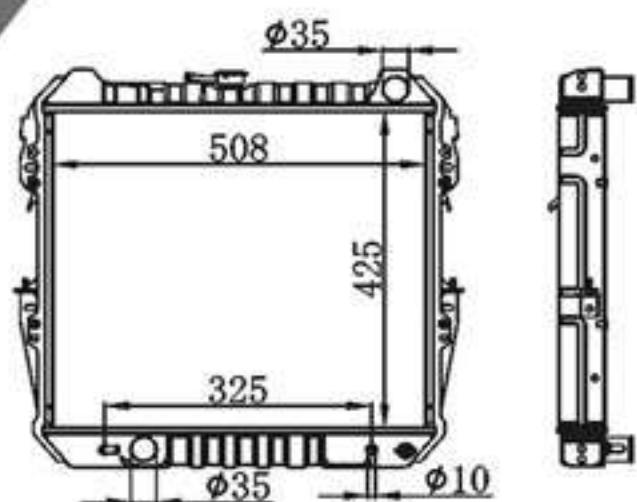

BY-31251

MODELS : HILUX 2.0 LN55 AT
CORE SIZE : 425×508
TANK SIZE : 66.6/66.6×537.6
CARTON:
B C : 32/38/48
DPI :
OEM :
NISSENS: