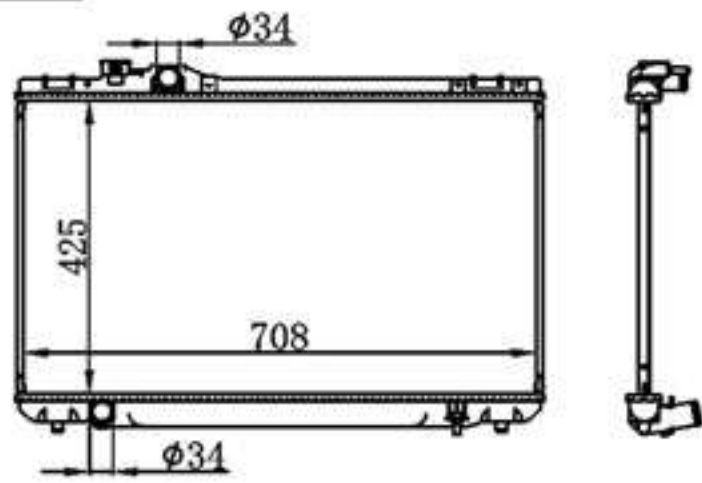

BY-31129

MODELS : CROWN LXS11 MT (金丰)
CORE SIZE : 425×708
TANK SIZE : 48/48×735
CARTON:
P A : 16/26/32
DPI :
OEM : 16400-5B410
NISSENS: