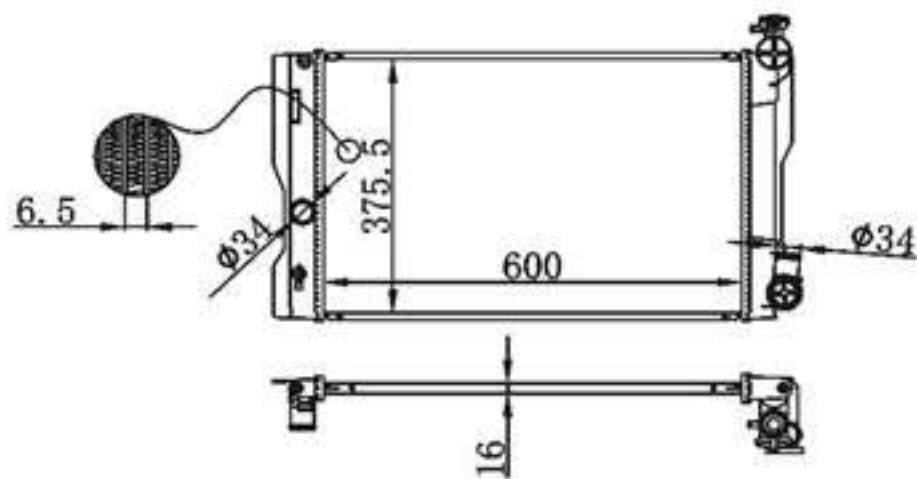

BY-31475

MODELS : COROLLA 1.8L 14 09-10 MT P A : 16
CORE SIZE : 600×375.5 DPI :
TANK SIZE : 33/40×400 OEM :
CARTON: 810*150*505 NISSENS: