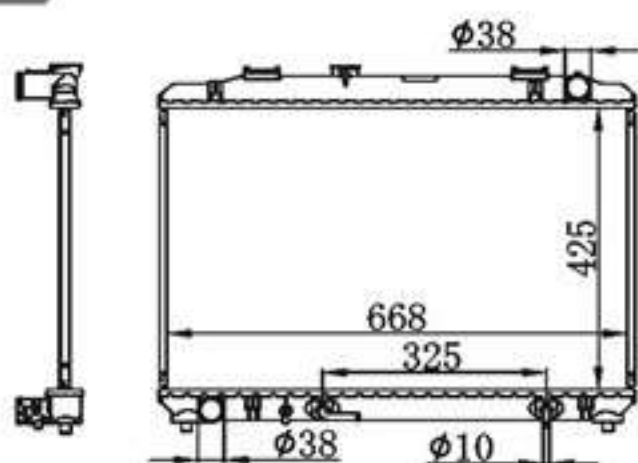

BY-31173

MODELS : TOWNACE NOAH CR4151 2C 96- AT P A : 16/26
CORE SIZE : 425×668 DPI :
TANK SIZE : 40/50×691 OEM : 16400-6A150/6A190
CARTON: NISSENS: