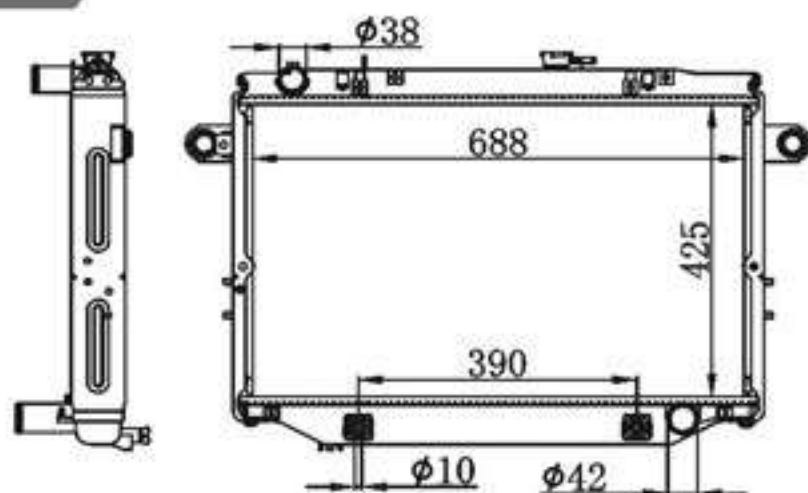

BY-31479

MODELS : LANDCRUISER AT P A : 26/32/36/40/48
CORE SIZE : 425×688 DPI :
TANK SIZE : 70/70×720 OEM :
CARTON: 935*215*645 NISSENS: