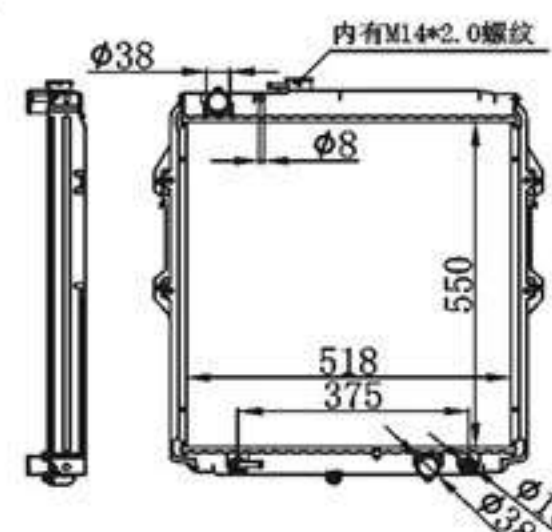

BY-31208

MODELS : HI-LUX (01-) 2.5 TD AT P A :16/22/26/32/36/40
CORE SIZE : 550×518 DPI :
TANK SIZE : 55/55×544 OEM :
CARTON: 685*120*645 NISSENS: