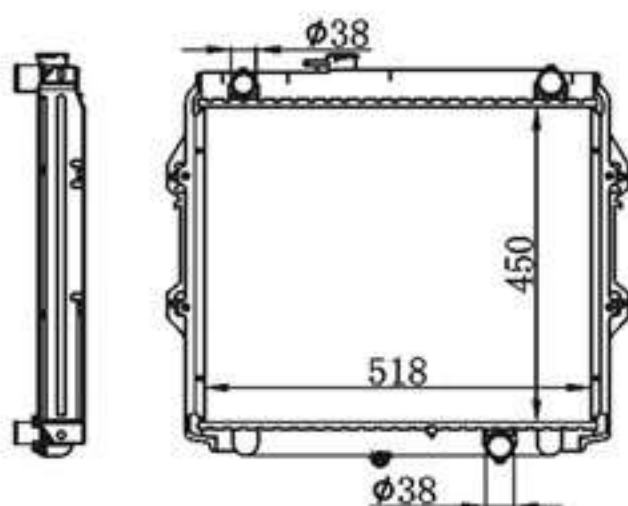

BY-31207

MODELS : HI-LUX (01-) 2.5 TD MT P A :16/22/26/32/36/40
CORE SIZE : 450×518 DPI :
TANK SIZE : 55/55×544 OEM : 16400-30080
CARTON: 685*120*645 NISSENS: 64599A