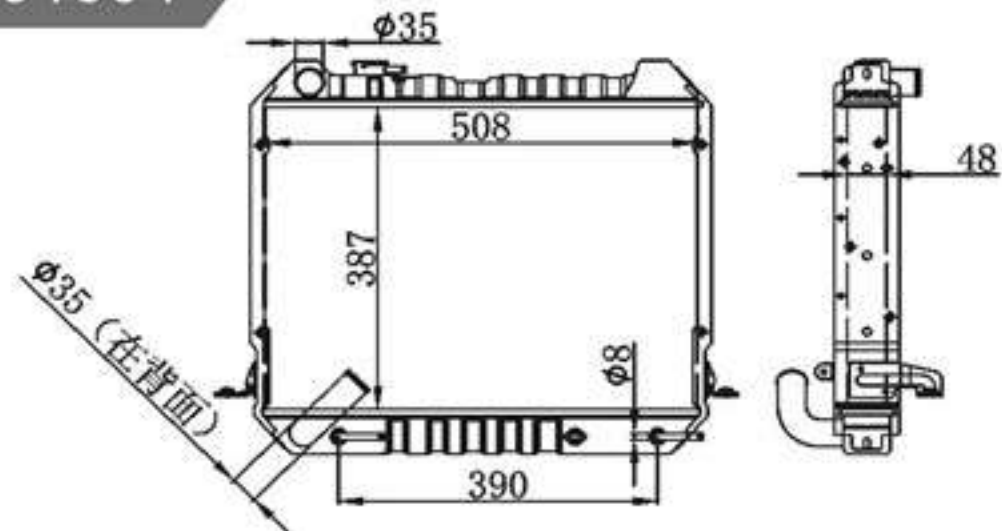

BY-31604

MODELS : TRUCK HIACE LH8 3L AT B C : 48
CORE SIZE : 387×508 DPI :
TANK SIZE : 66.6/66.6×537.6 OEM :
CARTON: 680*230*570 NISSENS: