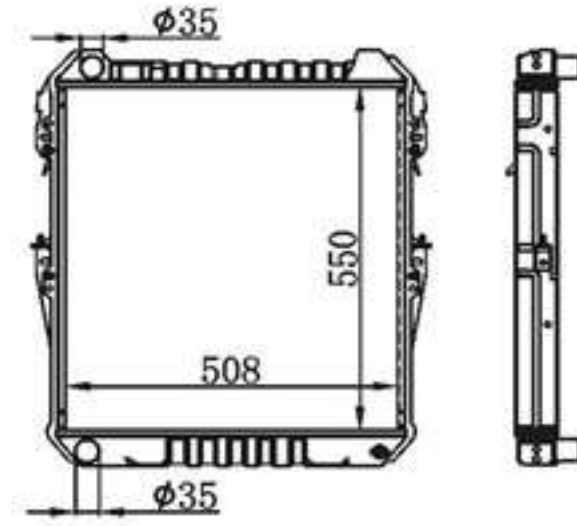

BY-31266

MODELS : HILUX4×4' 98 MT
CORE SIZE : 550×508
TANK SIZE : 66.6/66.6×537.6
CARTON: 660*140*760
B C : 32/38/48
DPI :
OEM :
NISSENS: