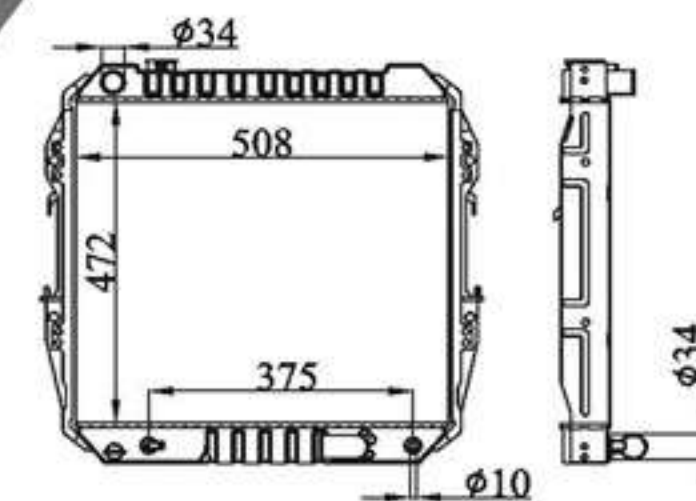

BY-31470

MODELS : HILUX 2.4(D) AT
CORE SIZE : 472×508
TANK SIZE : 65/65×528
CARTON:

P A : 26/32/36/40/48
DPI :
OEM :
NISSENS: