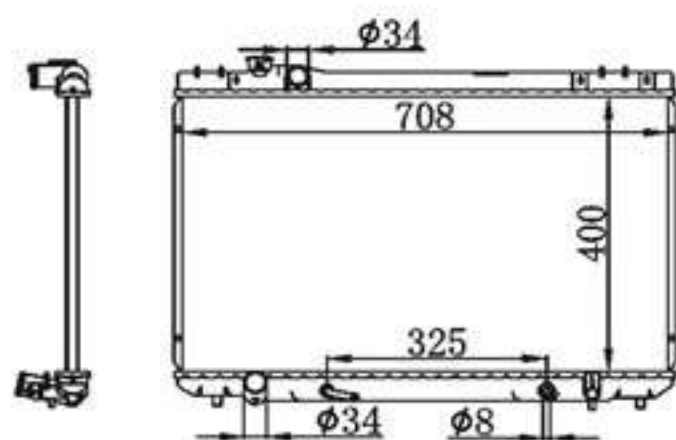

BY-31589

MODELS : MARK DIES AT P A : 16/26/32
CORE SIZE : 400×708 DPI :
TANK SIZE : 48/48×735 OEM :
CARTON: NISSENS: