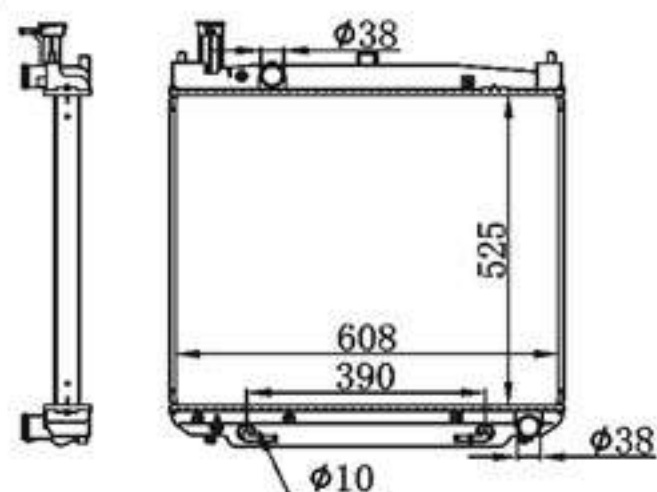

BY-31317

MODELS : GRAND HIACE 99-02 AT
CORE SIZE : 525×608
TANK SIZE : 75/75×642
CARTON: 705*145*780

P A : 26/32/36/40/48
DPI :
OEM : 16400-67092
NISSENS: