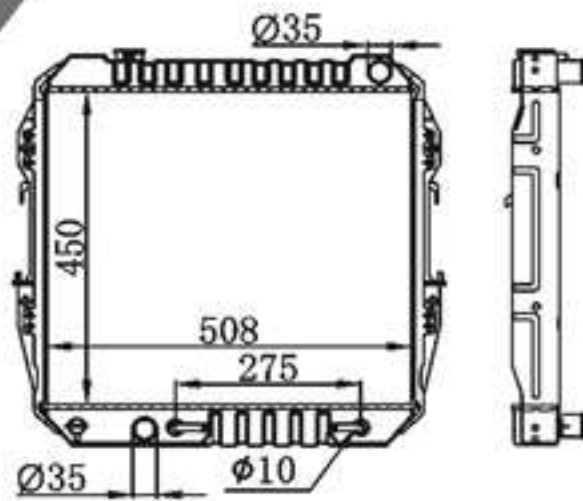

BY-31491

MODELS : 4RUNNER/PICKUP AT
CORE SIZE : 450×508
TANK SIZE : 65/65×528
CARTON: 630*130*640

P A : 26/32/36/40/48
DPI :
OEM : 16400-65030
NISSENS: