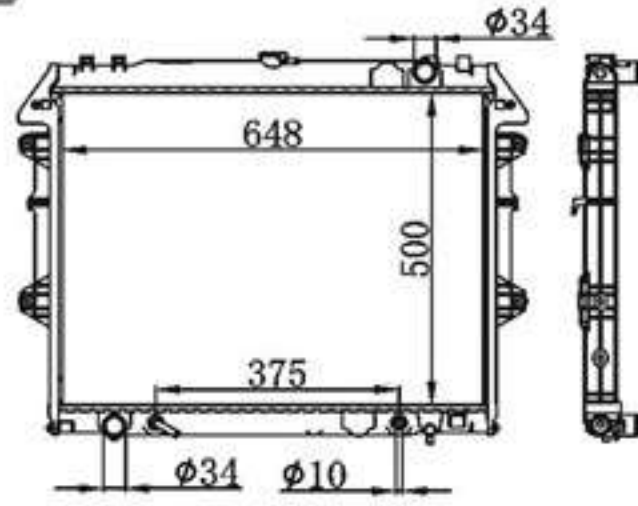

BY-31353

MODELS : HILUX 06- AT
CORE SIZE : 500×648
TANK SIZE : 48/48×678
CARTON: 865*120*690

P A : 16/26/32
DPI :
OEM : 16400-0C210
NISSENS: