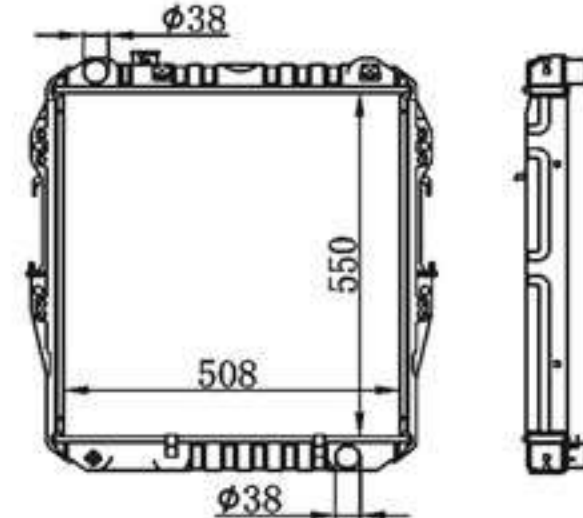

BY-31264

MODELS : HILUX4×4' 98 MT
CORE SIZE : 550×508
TANK SIZE : 66.6/66.6×537.6
CARTON: 660*140*760

B C : 32/38/48
DPI :
OEM :
NISSENS: