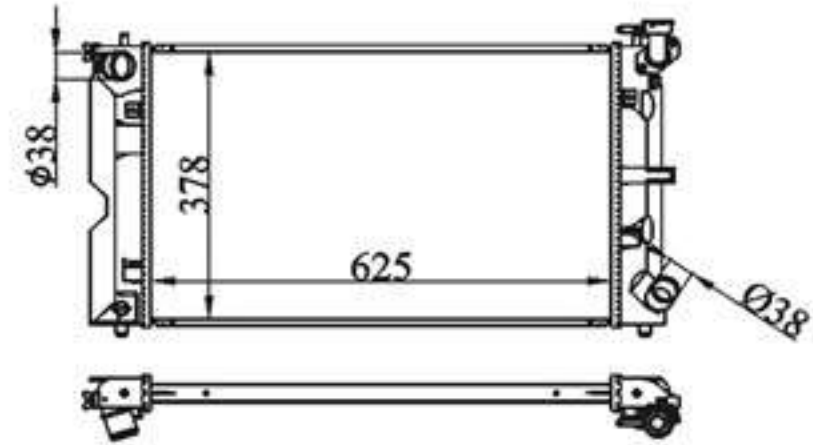

BY-31188

MODELS : COROLLA'00- CE122 MT   P A : 16/26/32
CORE SIZE : 625×378   DPI :
TANK SIZE : 48/48×400   OEM : 16400-6A290
CARTON: 865*120*505   NISSENS: