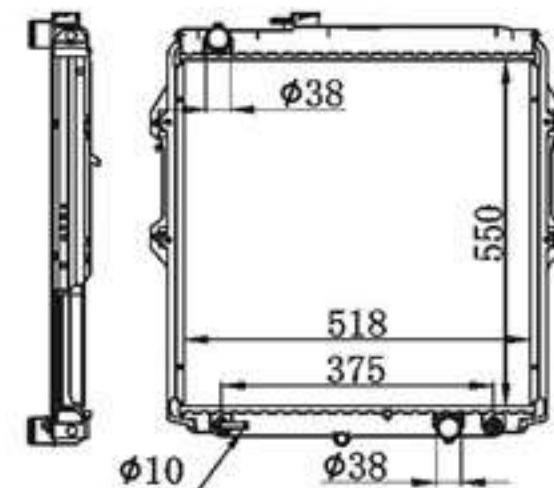

BY-31366

MODELS : HILUX4×4 02- AT
CORE SIZE : 550×518
TANK SIZE : 55/55×544
CARTON: 685*120*745
P A : 16/22/26/32/36/40
DPI :
OEM :
NISSENS: