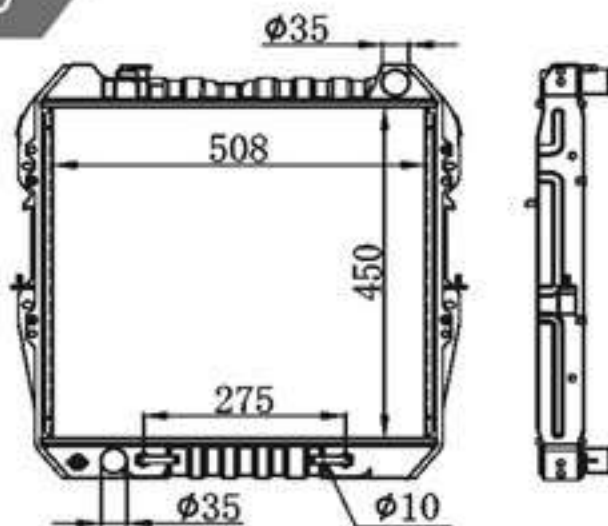

BY-31269

MODELS : 4RUNNER/PICKUP 88-95 AT
CORE SIZE : 450×508
TANK SIZE : 66.6/66.6×537.6
CARTON: 660*140*640
B C : 32/38/48
DPI : 1190-PA32
OEM : 16400-65050
NISSENS: