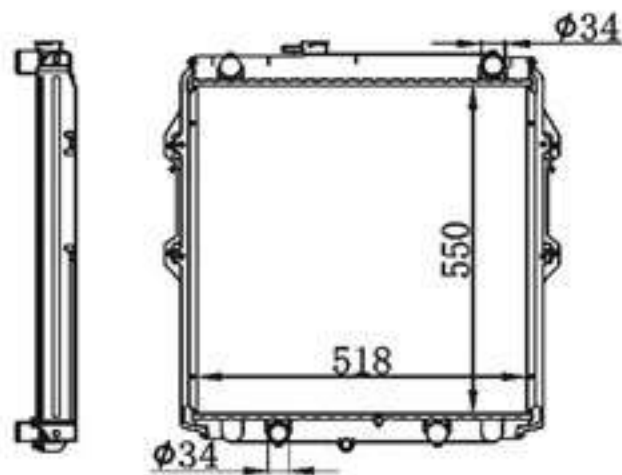

BY-31637

MODELS : HILUX/4 RUNNER KF-LN167 97- MT P A : 16/22/26/32/36/40
CORE SIZE : 550×518 DPI :
TANK SIZE : 55/55×544 OEM :
CARTON: 685*120*745 NISSENS: