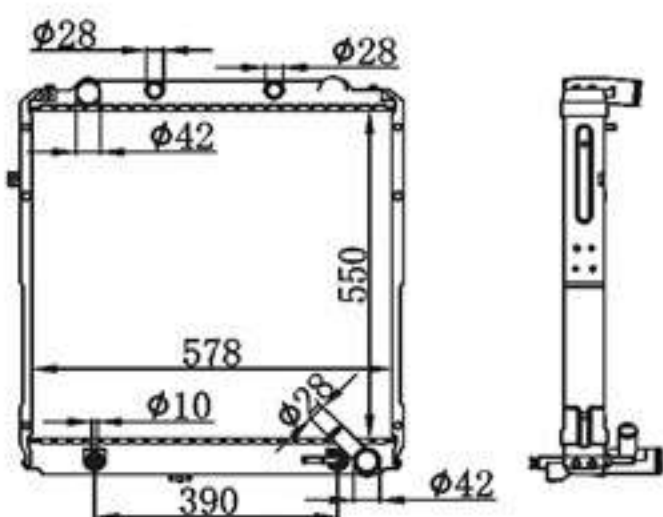

BY-31313

MODELS : COASTER 99- AT
CORE SIZE : 550×578
TANK SIZE : 69/69×597
CARTON: 710*190*740

P A : 32/36/48
DPI :
OEM : 16400-17251/50
NISSENS: