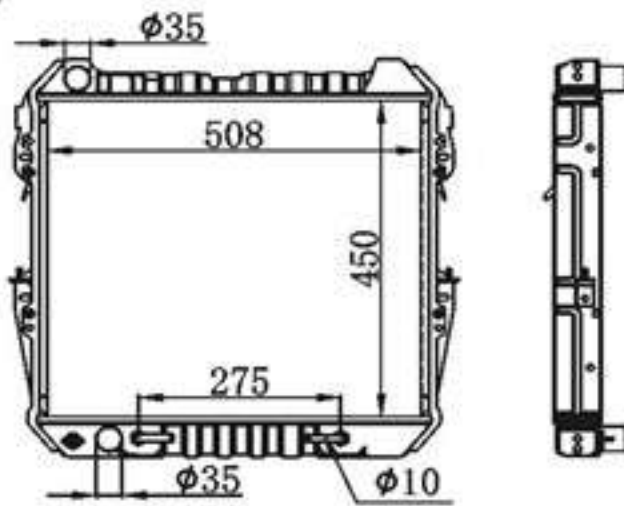

BY-31267

MODELS : HILUX AT
CORE SIZE : 450×508
TANK SIZE : 66.6/66.6×537.6
CARTON: 660*140*660
B C : 32/38/48
DPI :
OEM :
NISSENS: