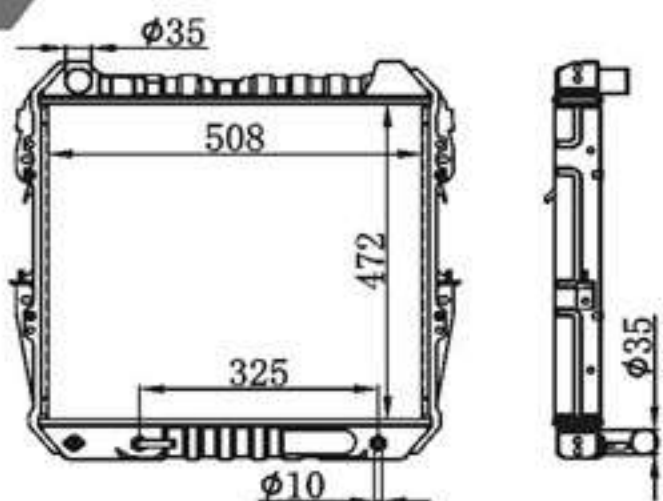

BY-31249

MODELS : HILUX 2.4' 88-93 AT
CORE SIZE : 472×508
TANK SIZE : 66.6/66.6×537.6
CARTON:
B C : 32/38/48
DPI :
OEM : 16400-
NISSENS: