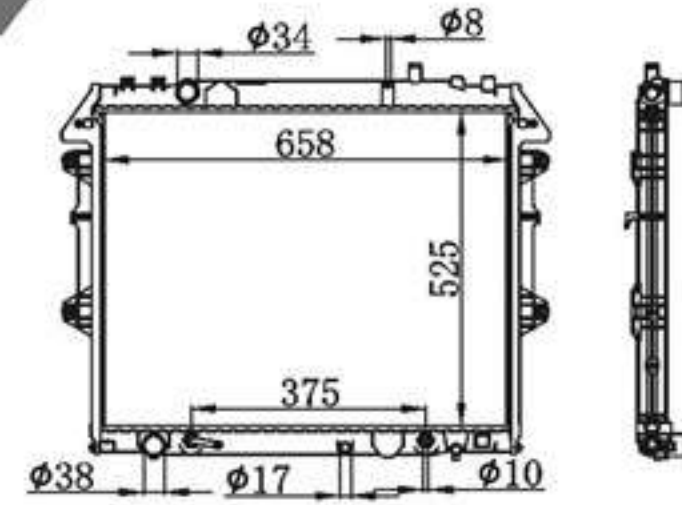

BY-31690

MODELS : HILUX/4 RUNNER 04- AT P A : 16/26/32
CORE SIZE : 525×658 DPI :
TANK SIZE : 48/48×678 OEM : 16400-05150
CARTON: 865*120*730 NISSENS: