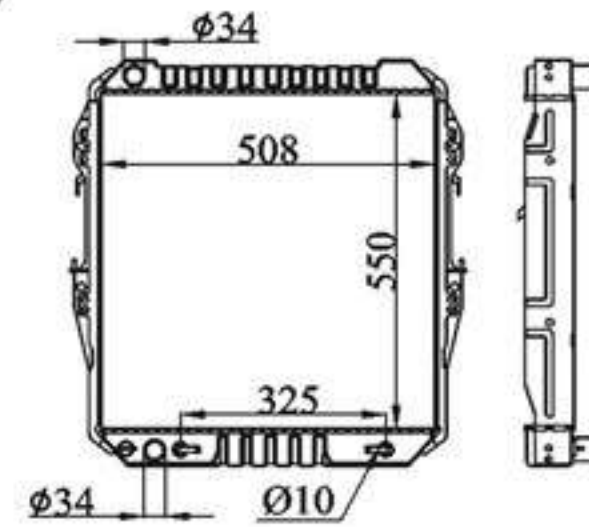

BY-31466

MODELS : HILUX4×4 98- AT
CORE SIZE : 550×508
TANK SIZE : 65/65×528
CARTON:

P A : 26/32/36/40/48
DPI :
OEM :
NISSENS: