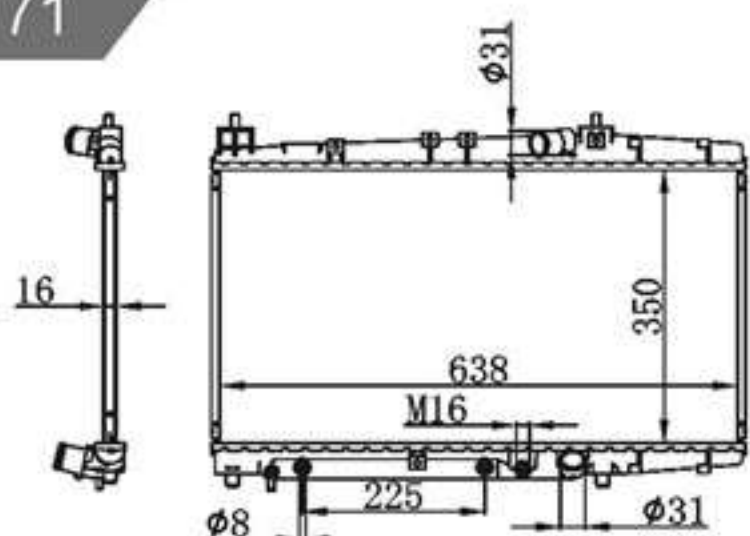

BY-31171

MODELS : SUCCEED ECHO NLP514 AT P A : 16
CORE SIZE : 350×638 DPI :
TANK SIZE : 33/40×658 OEM : 16400-21210
CARTON: NISSENS: