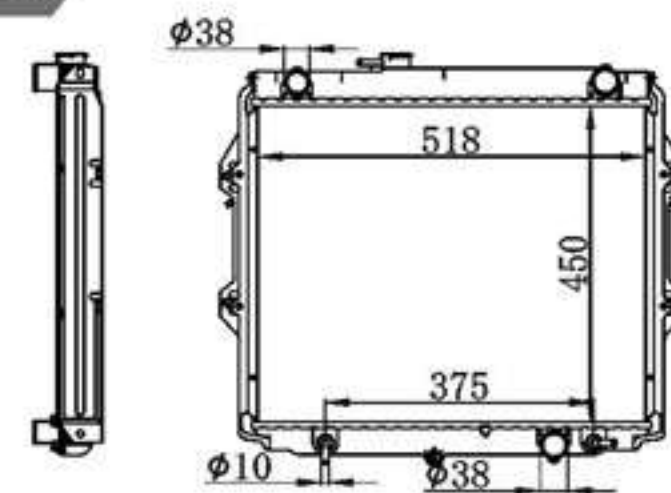

BY-31726

MODELS : HILUX 2.5 TD 01- AT
CORE SIZE : 450×518
TANK SIZE : 55/55×544
CARTON: 685*120*645

P A : 16/22/26/32/36
DPI :
OEM :
NISSENS: