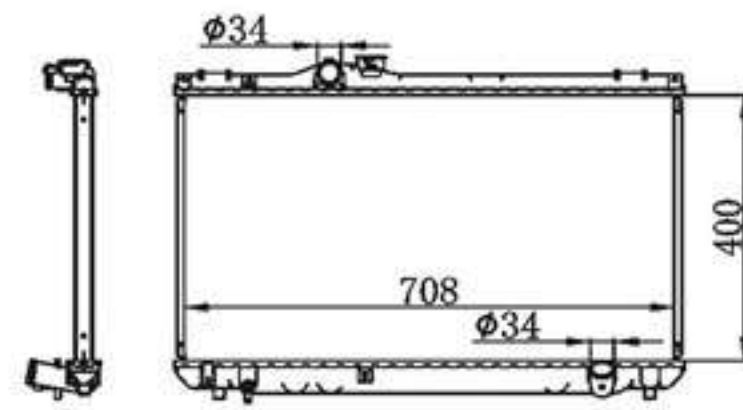

BY-31114

MODELS : CRESSIDA GX100 96-98 MT
CORE SIZE : 400×708
TANK SIZE : 48/48×735
CARTON:
P A : 26/32
DPI :
OEM : 16400-70580
NISSENS: