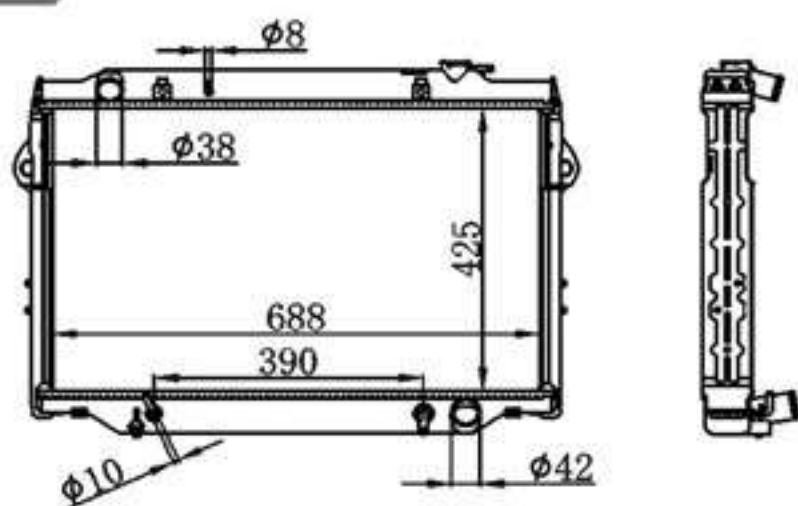

BY-31217

MODELS : LAND CRUISER'95-98 AT P A : 26/32/36/40/48
CORE SIZE : 425×688 DPI : 1918-PA36
TANK SIZE : 70/70×720 OEM : 16400-66100/66101
CARTON: NISSENS: