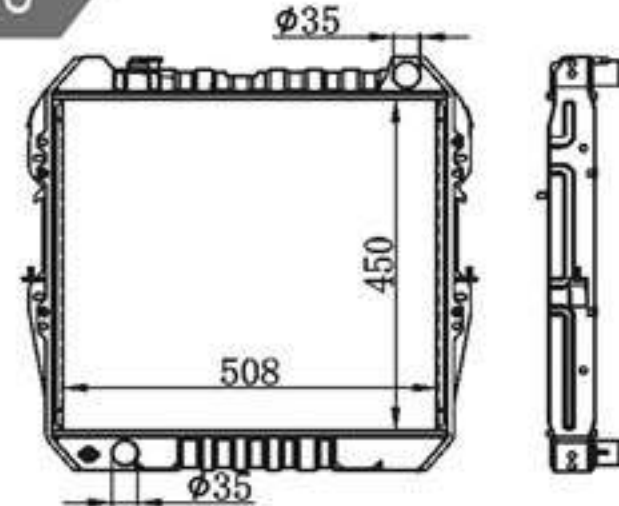

BY-31270

MODELS : 4RUNNER/PICKUP 88-95 MT
CORE SIZE : 450×508
TANK SIZE : 66.6/66.6×537.6
CARTON: 660*140*640
B C : 32/38/48
DPI :
OEM : 16400-65040
NISSENS: