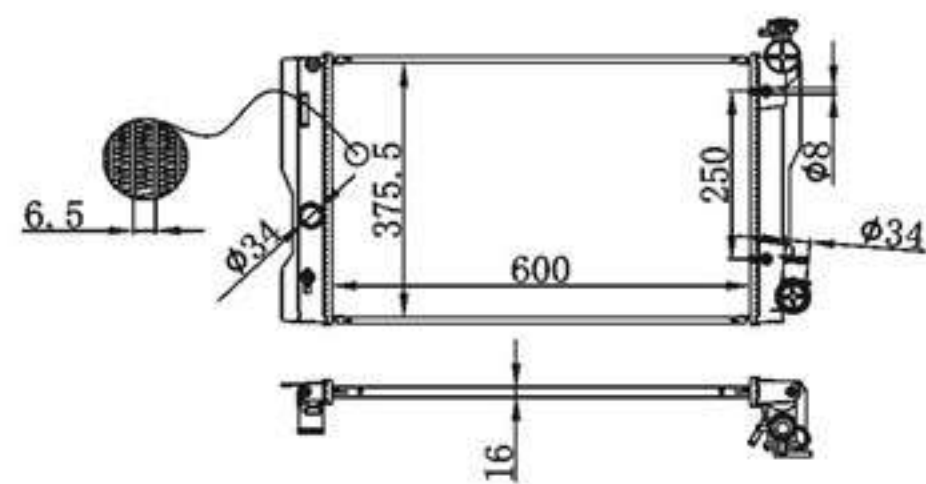

BY-31474

MODELS : COROLLA 1.8L 14 09-10 AT P A : 16
CORE SIZE : 600×375.5 DPI : 13152 (KOYO)
TANK SIZE : 33/40×400 OEM :
CARTON: 810*150*505 NISSENS: