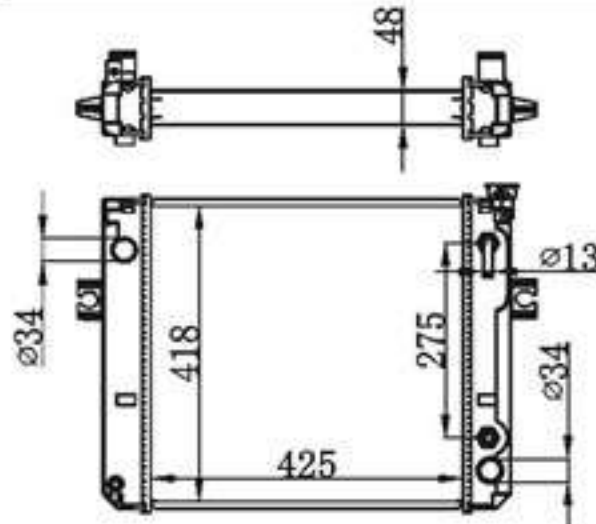

BY-31789

MODELS : LIFT AT
CORE SIZE : 425×418
TANK SIZE : 84.3/84.3×446
CARTON: 625*135*465

P A : 48
DPI :
OEM :
NISSENS: