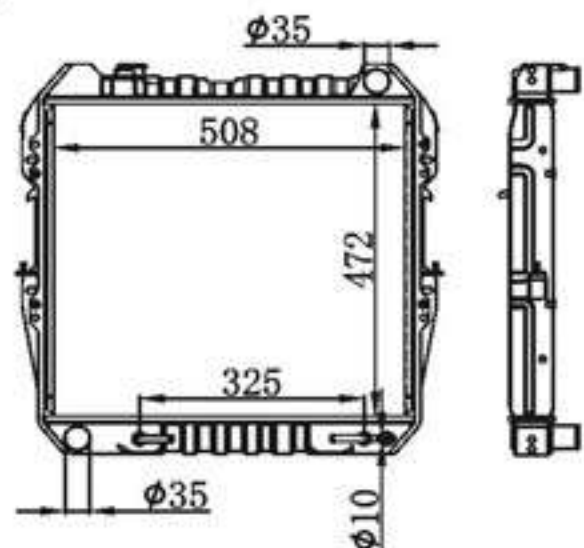

BY-31253

MODELS : HILUX 3.0' 89-93 AT
CORE SIZE : 472×508
TANK SIZE : 66.6/66.6×537.6
CARTON:
B C : 32/38/48
DPI :
OEM : 16400-65041
NISSENS: