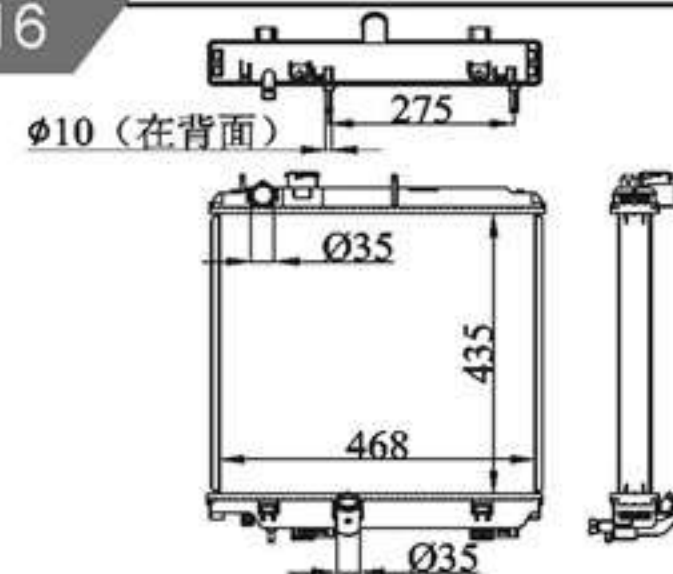

BY-31416

MODELS : TOYOACE DYNA 01- AT P A : 36/48
CORE SIZE : 435×468 DPI :
TANK SIZE : 69/69×494 OEM : 16400-5B870
CARTON: NISSENS: