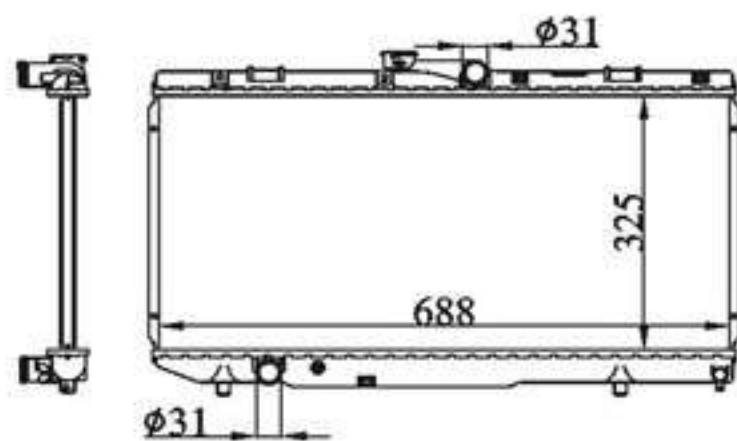

**BY-31414**

MODELS : CELICA AT P A : 16/26/32  
 CORE SIZE : 325×688 DPI :  
 TANK SIZE : 49/49×717 OEM : 16400-16311  
 CARTON: 780\*120\*500 NISSENS:

**BY-31415**

MODELS : CELICA MT P A : 16/26/32  
 CORE SIZE : 325×688 DPI :  
 TANK SIZE : 49/49×717 OEM :  
 CARTON: 780\*120\*500 NISSENS: