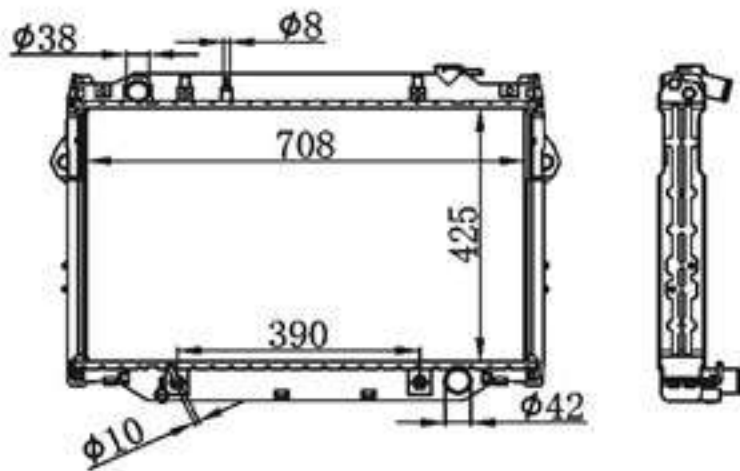

BY-31211

MODELS : LAND CRUISER' 93-98 AT
CORE SIZE : 425×708
TANK SIZE : 70/70×744
CARTON:

P A : 32/36/48
DPI : 1917-PA48
OEM : 16400-66040
NISSENS: