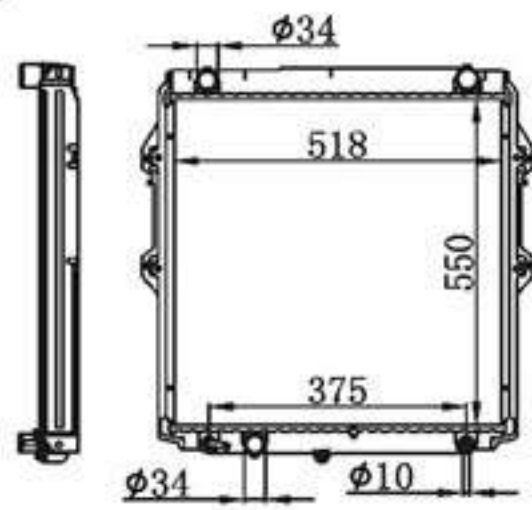

BY-31321

MODELS : HILUX/4 RUNNER 97-99 AT P A : 16/22/26/32/36/40
CORE SIZE : 550×518 DPI :
TANK SIZE : 55/55×544 OEM : 16400-5B630
CARTON: 680*120*730 NISSENS: