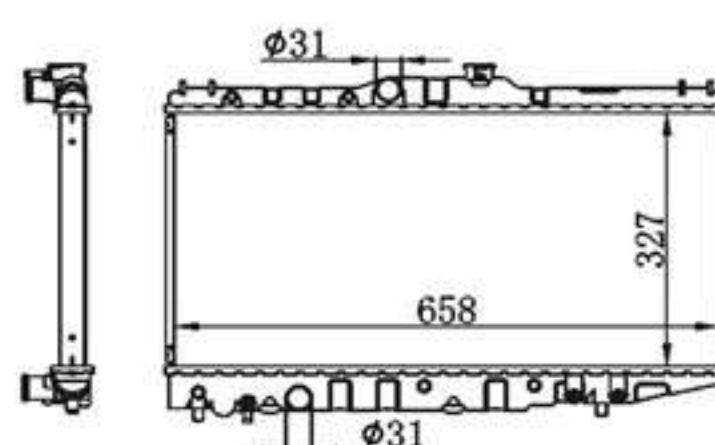

BY-31078

MODELS : COROLLA AT170 88-91 MT
CORE SIZE : 327×658
TANK SIZE : 50/50×686
CARTON:

P A : 26/32
DPI :
OEM : 16400-15360/11191
NISSENS: