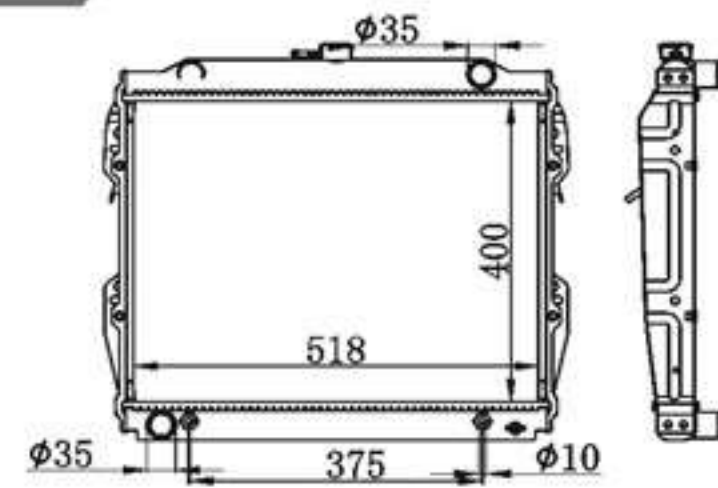

BY-31434

MODELS : 4 RUNNER 2.4 85- AT
CORE SIZE : 400×518
TANK SIZE : 55/55×544
CARTON: 670*130*590

P A : 16/22/26/32/36
DPI :
OEM : 16400-35150
NISSENS: