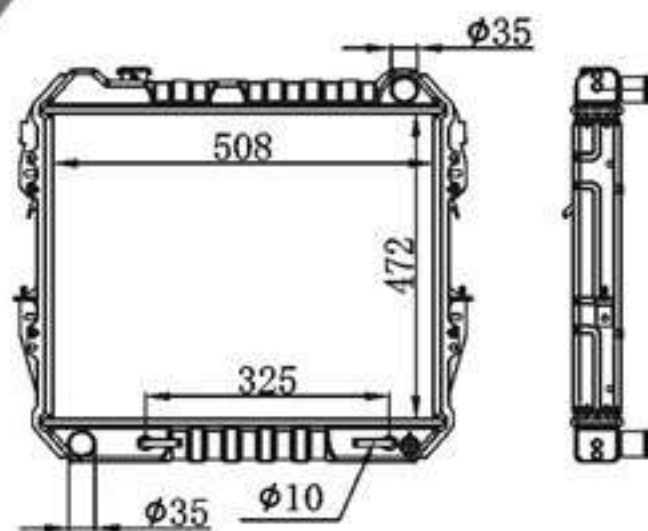

BY-31709

MODELS : HILUX 3.0 VZN130 89-93 AT
CORE SIZE : 472×508
TANK SIZE : 63/63×528
CARTON:

A L : 26/32/36/40/48
DPI :
OEM :
NISSENS: