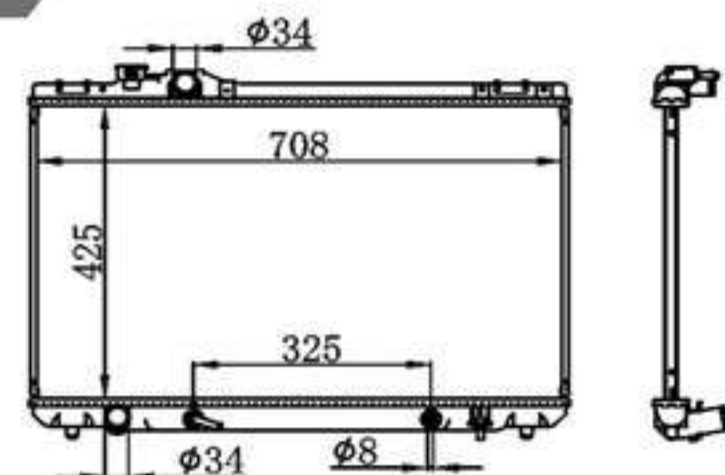

BY-31128

MODELS : CROWN LXS11 AT (金丰)
CORE SIZE : 425×708
TANK SIZE : 48/48×735
CARTON:
P A : 16/26/32
DPI :
OEM : 16400-5B400
NISSENS: