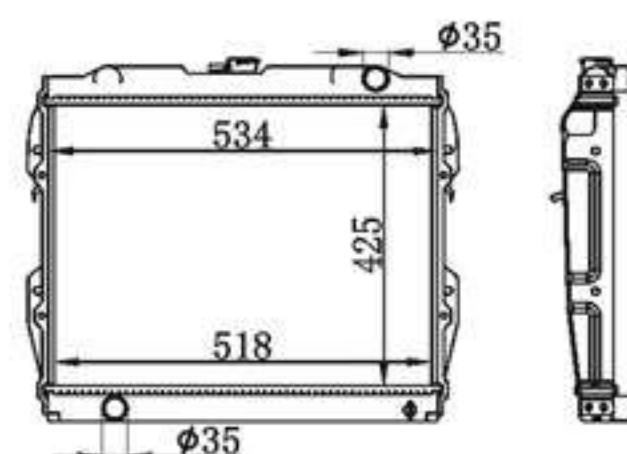

BY-31392

MODELS : HILUX PICKUP PN85 86-93 MT P A : 16/22/26/32/36
CORE SIZE : 425×518 DPI :
TANK SIZE : 55/55×544 OEM : 16400-04020
CARTON: 655*140*605 NISSENS:64728