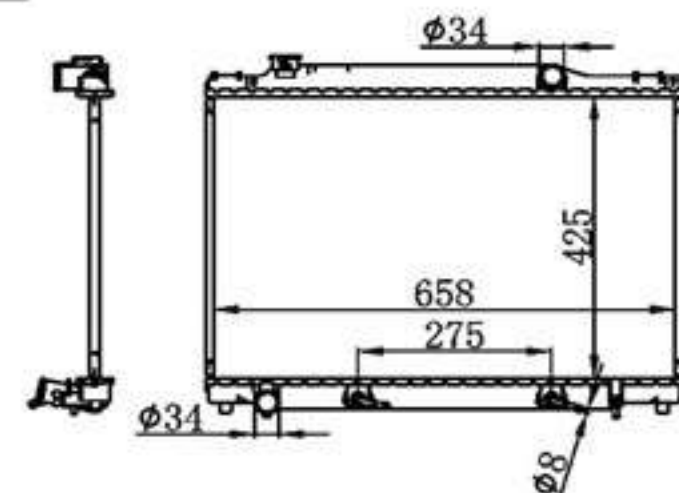

BY-31126

MODELS : CROWN YXS10 AT
CORE SIZE : 425×658
TANK SIZE : 48/48×678
CARTON:
P A : 16/26/32
DPI :
OEM : 16400-73530
NISSENS: