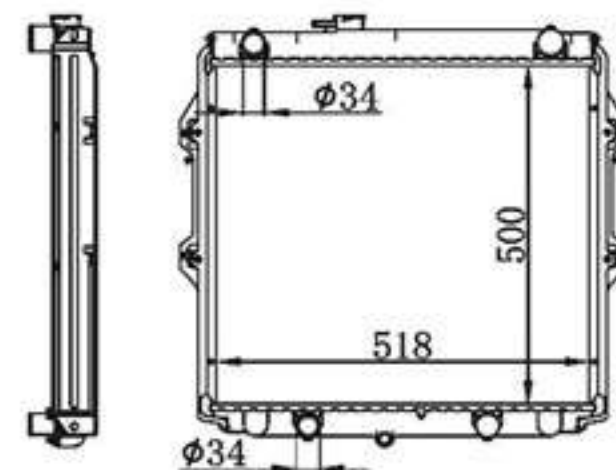

BY-31644

MODELS : HILUX/4 RUNNER KF-LN167 97- MT P A : 16/22/26/32/36
CORE SIZE : 500×518 DPI :
TANK SIZE : 55/55×544 OEM :
CARTON: 685*120*715 NISSENS: