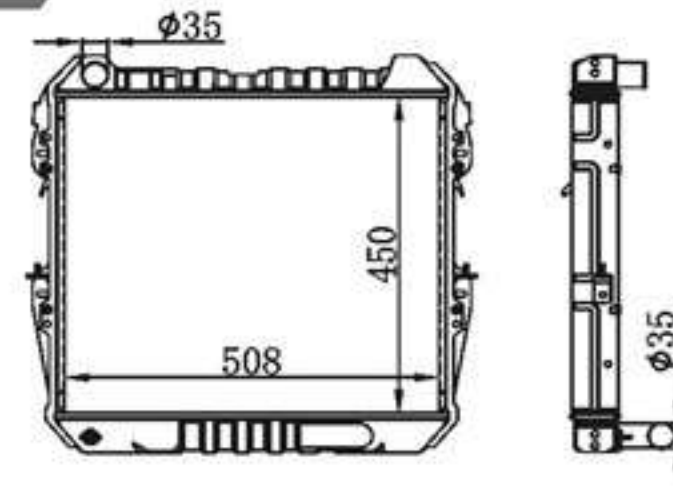

BY-31262

MODELS : HILUX' MT
CORE SIZE : 450×508
TANK SIZE : 66.6/66.6×537.6
CARTON: 660*140*660

B C : 32/38/48
DPI :
OEM :
NISSENS: