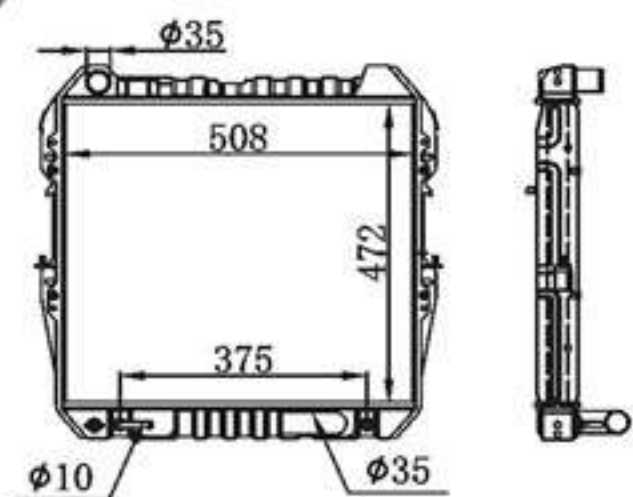

BY-31697

MODELS : HILUX 2.4 88-93 AT
CORE SIZE : 472×508
TANK SIZE : 66.6/66.6×537.6
CARTON: 650*180*700

B C : 32/38/48
DPI :
OEM :
NISSENS: