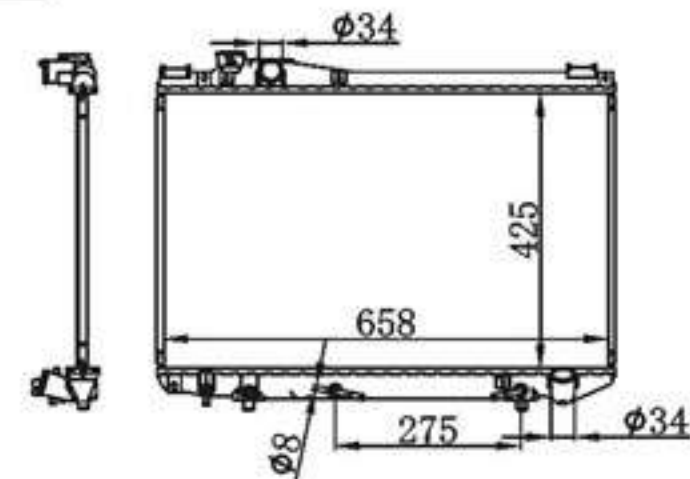

BY-31116

MODELS : CROWN GS136V 91-99 AT
CORE SIZE : 425×658
TANK SIZE : 33/48×678
CARTON:
P A : 16
DPI :
OEM : 16400-70470
NISSENS: