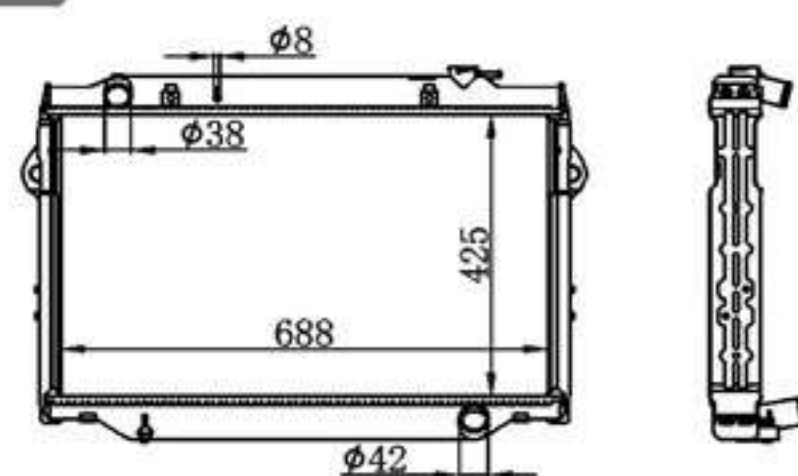

BY-31218

MODELS : LAND CRUISER'95-98 MT P A : 26/32/36/40/48
CORE SIZE : 425×688 DPI :
TANK SIZE : 70/70×720 OEM : 16400-66090/91
CARTON: NISSENS: