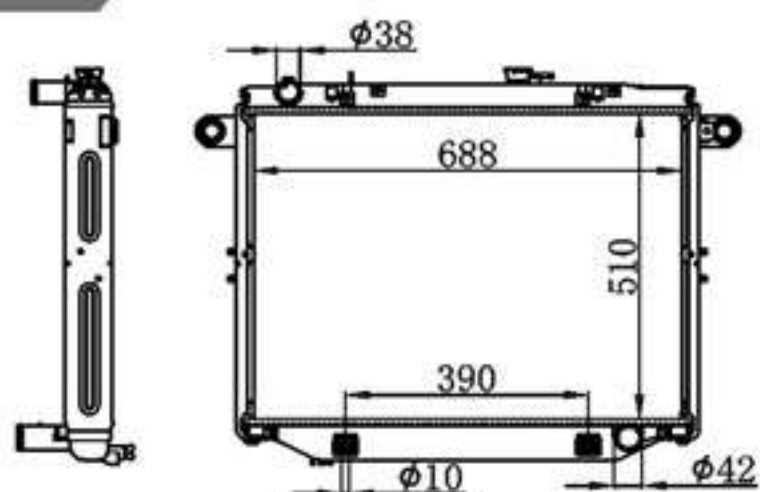

BY-31219

MODELS : LAND CRUISER'2001 AT P A : 26/32/36/40/48
CORE SIZE : 510×688 DPI :
TANK SIZE : 70/70×720 OEM : 16400-
CARTON: 935*215*730 NISSENS: