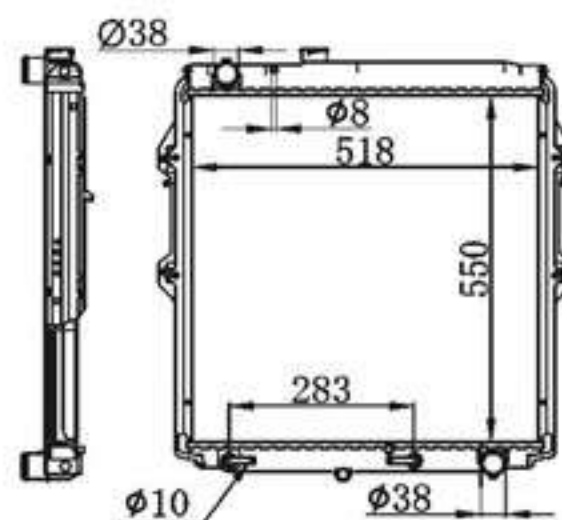

BY-31384

MODELS : HILUX4×4 IKZ 02- AT P A : 16/22/26/32/36/40  
 CORE SIZE : 550×518 DPI :  
 TANK SIZE : 55/55×544 OEM :  
 CARTON: 680\*120\*730 NISSENS: