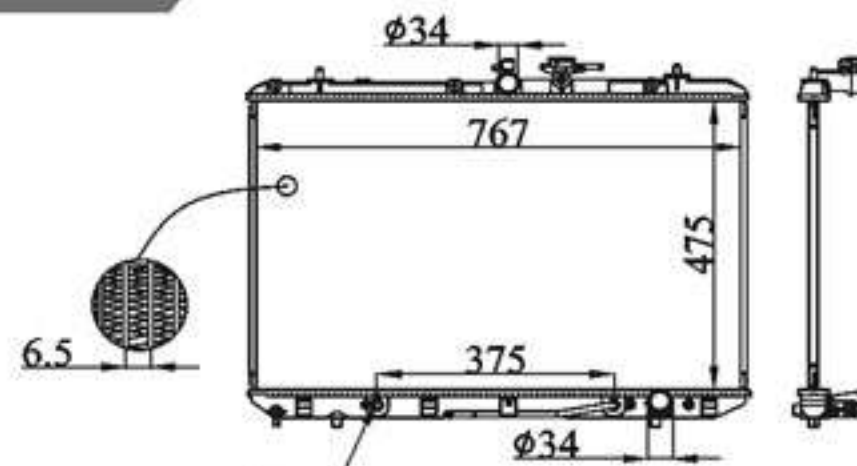

BY-31528

MODELS : HIGHLANDER'3.5 08-12 AT
CORE SIZE : 475×767
TANK SIZE : 48/48×793
CARTON:

PA : 16-波5
DPI :
OEM :
NISSENS: