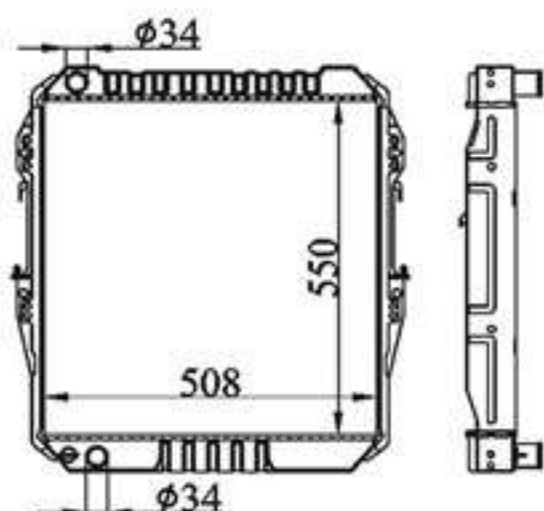

P A : 26/32/36/40/48  
 DPI :  
 OEM :  
 NISSENS:

BY-31442

MODELS : HILUX4×4 98- AT  
 CORE SIZE : 550×508  
 TANK SIZE : 65/65×528  
 CARTON:

P A : 26/32/36/40/48  
 DPI :  
 OEM :  
 NISSENS:

BY-31443

MODELS : HILUX4×4 98- MT  
 CORE SIZE : 550×508  
 TANK SIZE : 65/65×528  
 CARTON: