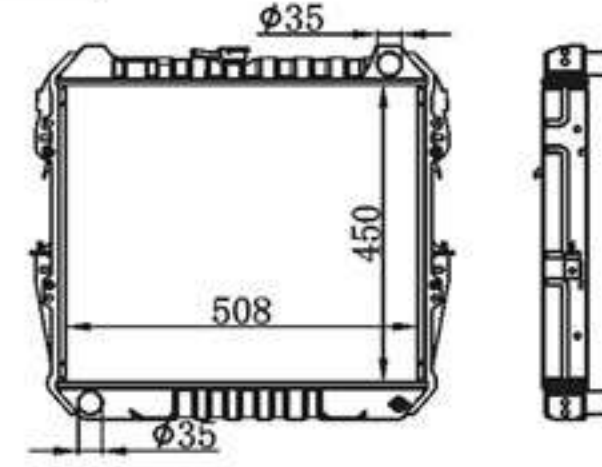

BY-31260

MODELS : HILUX 2.4' 89- MT
CORE SIZE : 450×508
TANK SIZE : 66.6/66.6×537.6
CARTON: 660*140*660

B C : 32/38/48
DPI :
OEM : 16400-35520
NISSENS: 64846