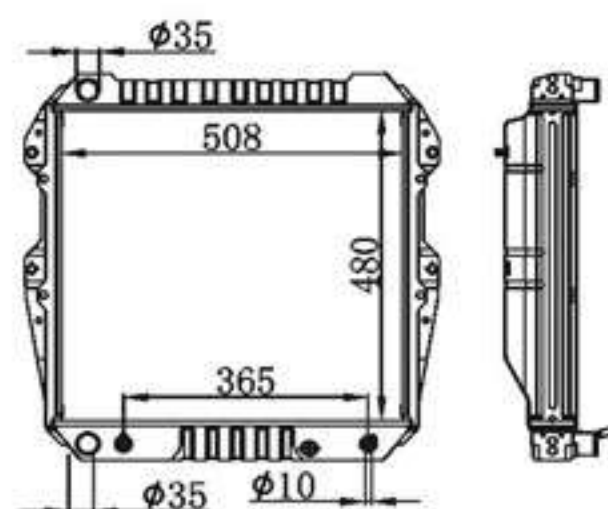

BY-31620

MODELS : PROBOX FRAME LJ78 90- AT
CORE SIZE : 480×508
TANK SIZE : 66.6/66.6×537.6
CARTON: 685*225*660
B C : 32/38/48
DPI :
OEM :
NISSENS: