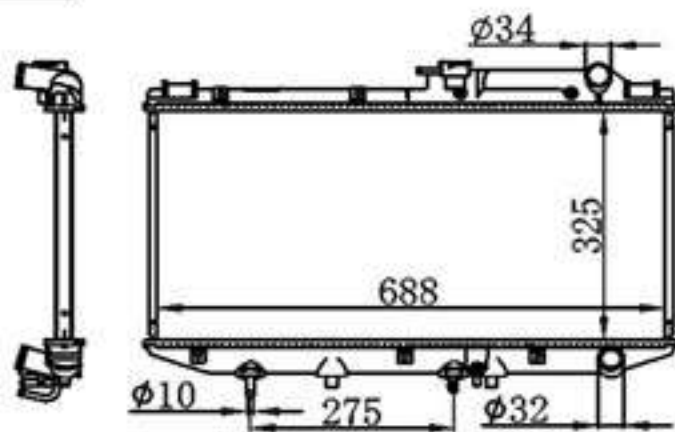

BY-31027

MODELS : CAMRY ES250 2.5L 88-91 AT P A : 16/26/32
CORE SIZE : 325×688 DPI :
TANK SIZE : 48/48×717 OEM :
CARTON: NISSENS: