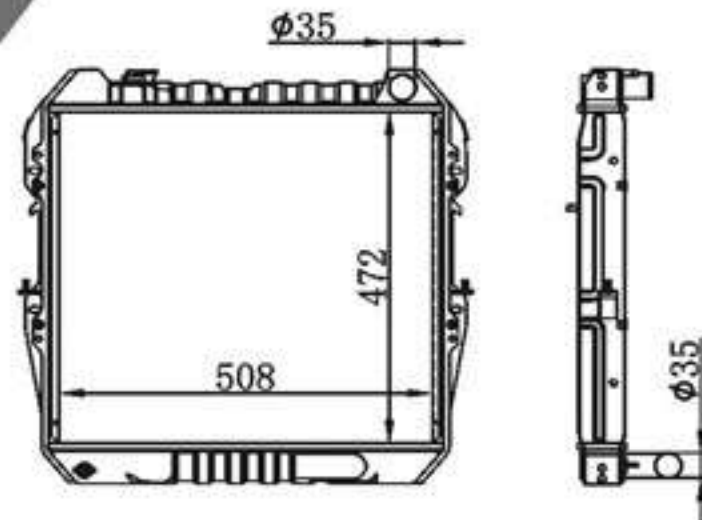

BY-31261

MODELS : HILUX' 89-95 (D) MT
CORE SIZE : 472×508
TANK SIZE : 66.6/66.6×537.6
CARTON: 660*140*660

B C : 32/38/48
DPI :
OEM :
NISSENS: