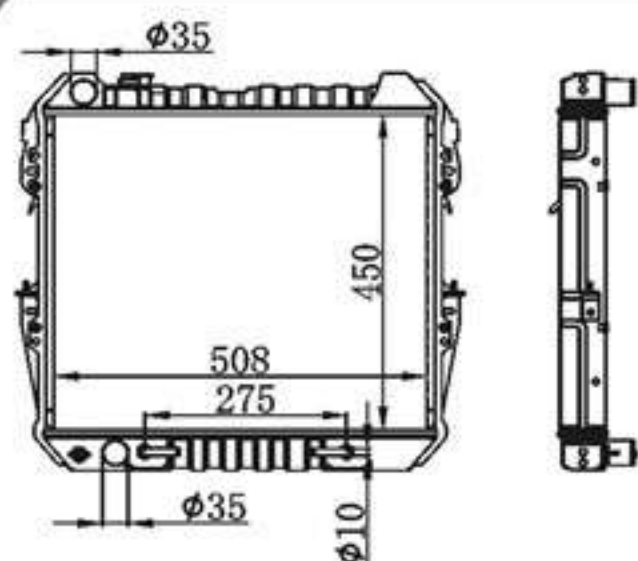

BY-31255

MODELS : HILUX II PICKUP 82-05 AT
CORE SIZE : 450×508
TANK SIZE : 66.6/66.6×537.6
CARTON:
B C : 32/38/48
DPI :
OEM : 16400-54630
NISSENS: