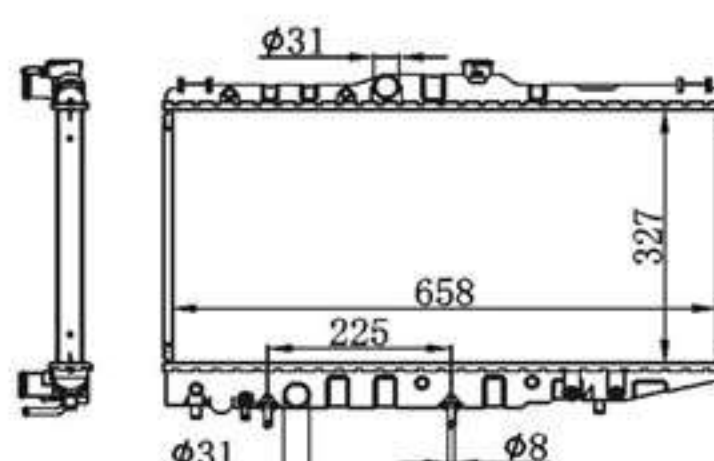

BY-31076

MODELS : COROLLA AT170 88-91 AT
CORE SIZE : 327×658
TANK SIZE : 50/50×686
CARTON:

P A : 26/32
DPI :
OEM : 16400-15380/15410
NISSENS: