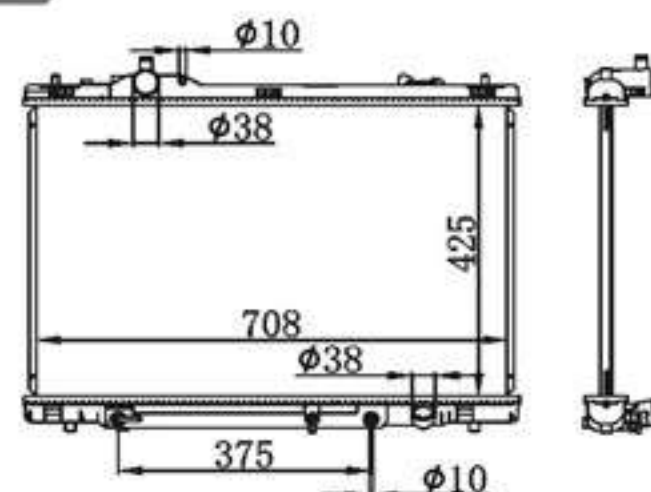

BY-31686

MODELS : LEXUS LS460 4.6L V8 07-09 AT
CORE SIZE : 425×708
TANK SIZE : 48/48×735
CARTON:

P A : 16/26/32
DPI :
OEM :
NISSENS: