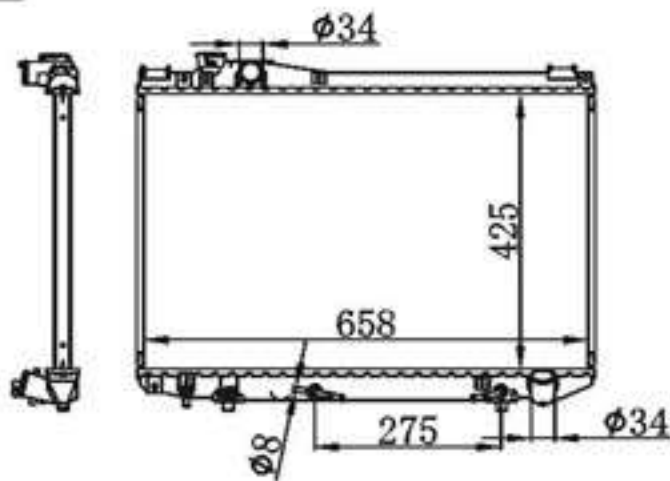

BY-31117

MODELS : CROWN GS136V 91-99 AT
CORE SIZE : 425×658
TANK SIZE : 48/48×678
CARTON:
P A : 26/32
DPI :
OEM : 16400-70470
NISSENS: