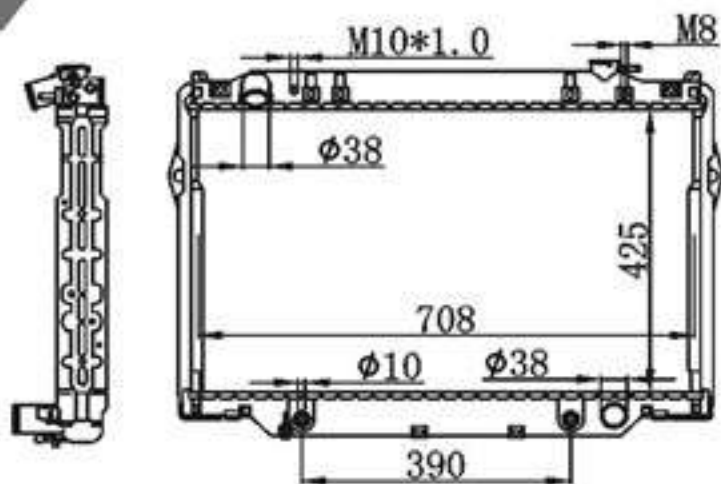

BY-31215

MODELS : LAND CRUISER' 96-98 AT
CORE SIZE : 425×708
TANK SIZE : 70/70×744
CARTON:

P A : 32/36/48
DPI :
OEM : 16400-
NISSENS: