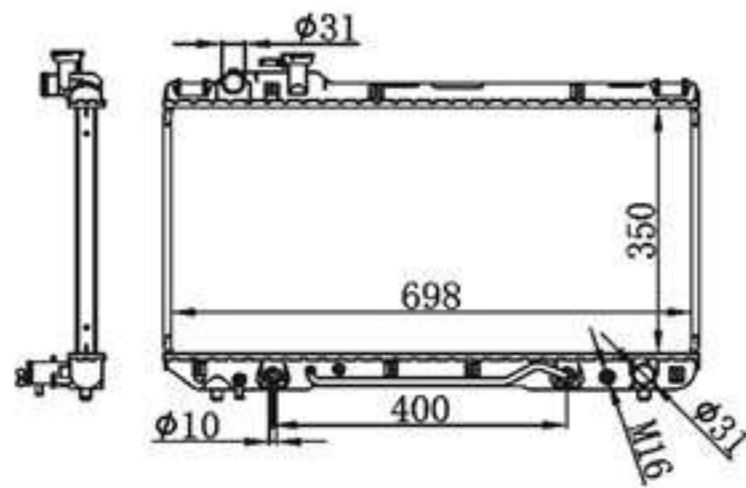

BY-31153

MODELS : RAV4 SXA11 96-97 AT P A : 16/26
CORE SIZE : 350×698 DPI : 1859-PA26
TANK SIZE : 49/49×720 OEM : 16400-7A121/7A120
CARTON: NISSENS: