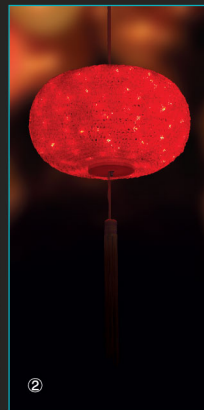

CRYSTAL SCULPTURE MOITF