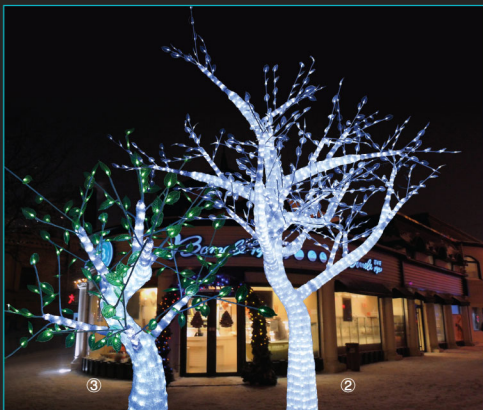

CRYSTAL SCULPTURE MOITF

① ACL-058

◀ 70cm ▶ 70cm ▣ 224pcs ⚡ 15W

② ACL-060

◀ 300cm ▶ 300cm ▣ 3136pcs ⚡ 190W

③ ACL-100

◀ 140x70x75cm ▶ 800pcs ⚡ 50W