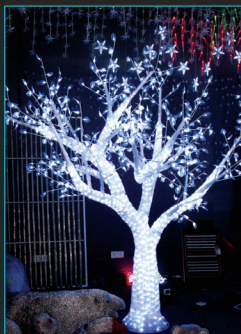

CRYSTAL SCULPTURE MOITF

① ACL-058

◀ 70cm ▶ 70cm ▣ 224pcs ⚡ 15W

② ACL-060

◀ 300cm ▶ 300cm ▣ 3136pcs ⚡ 190W

③ ACL-100

◀ 140x70x75cm ▶ 800pcs ⚡ 50W