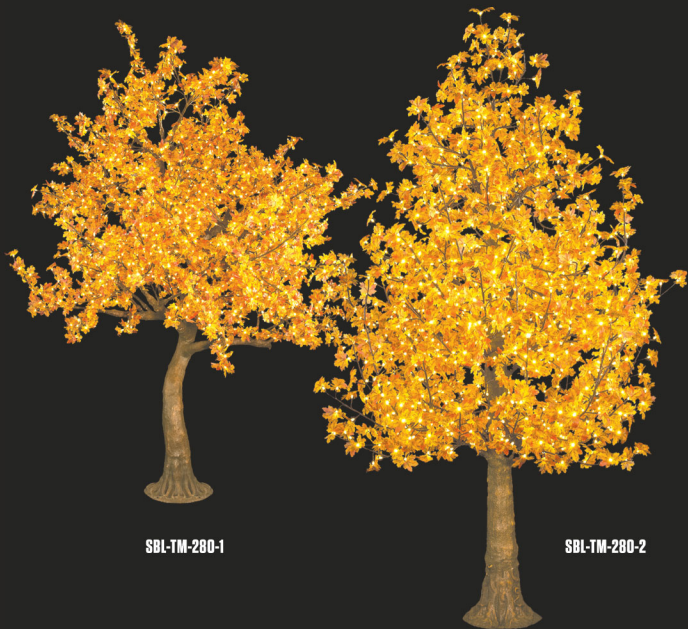

LED Color: acallavible:red, yellow, blue, green, white, warm white, pink, violet.

LED ARTIFICIAL MAPLE TREE LIGHT

SBL-TM-280-1

2.20m 2.80m 2120pcs 53pcs 127W

LED Color acaia/av/ble/yellow

SBL-TM-280-1

SBL-TM-280-2

SBL-TM-280-2

1.70m 2.80m 1376pcs 17pcs 82.56W

LED Color acaia/av/ble/yellow

11

LENGTH HEIGHT LED LED POWER NO. OF LED CAPACITY

LED ARTIFICIAL CLOTH PEACH BOLSSOM TREE LIGHT

SBL-270

2.30m 2.70m 1900pcs 19pcs 82.2W/114W