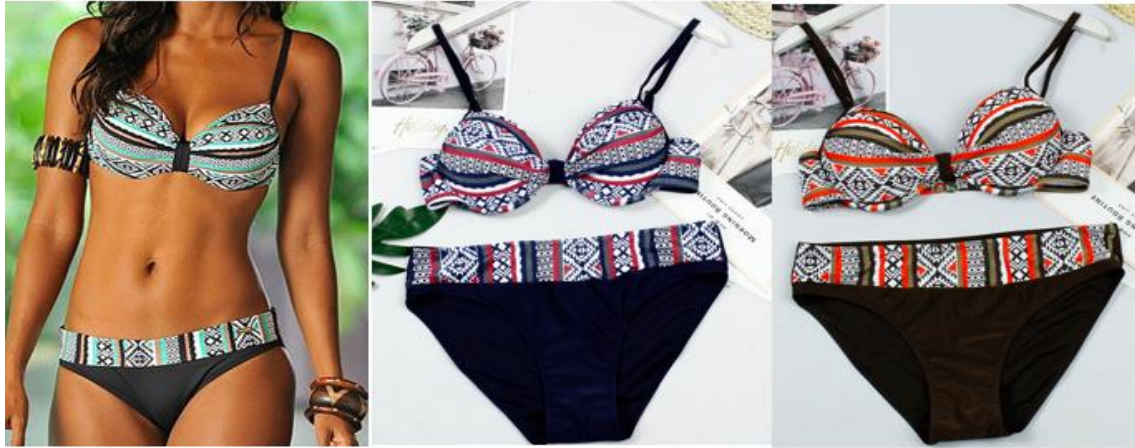

RU312

S M L XL
left to right
1,2,3

$6.80