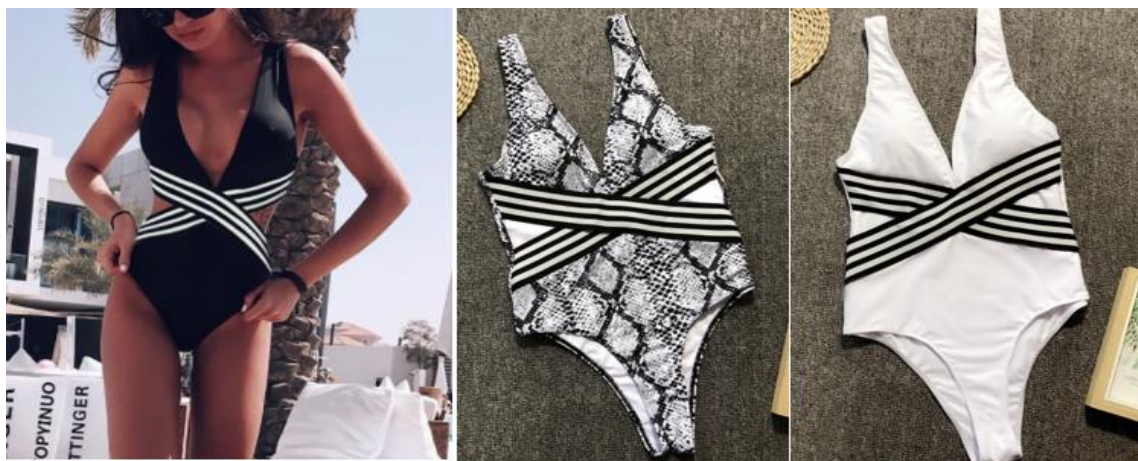

\$6.80

RU306

S M L
left to right
1,2,3

\$6.80

RU307

S M L
left to right
1,2,3

\$6.80

S M L
 left to right
 1,2,3,4
 zebra ones
 with straps