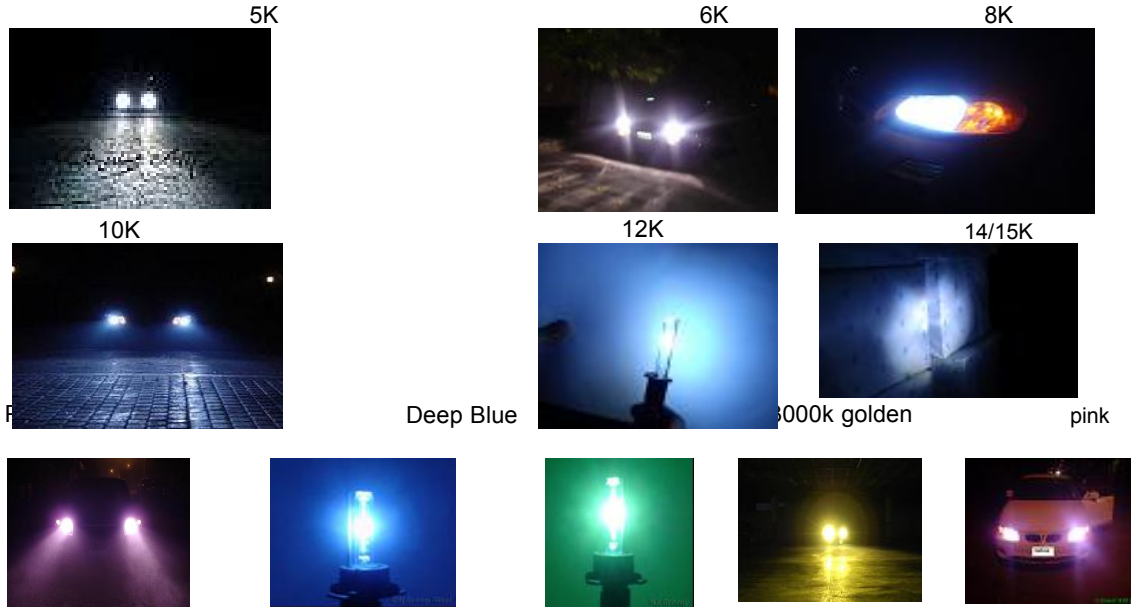

Shock-resistant/water-resistant/ dust-resistant protection	
AC 9-32v-Slim-HID -12months warranty time , price: $8/pc	Defective rate less than 0.3%	norm. 9-32V T case : -40℃±105℃ Over voltage protection Low voltage protection SIZE:68mmX58mmX13mm weight:0.25KG Shock-resistant/water-resistant/ dust-resistant protection	
AC 9~16V slim ballast, 12months warranty, price: $5.5/pc	Defective rate about 0.3%	9-16V ,T case : -40℃ ±105℃.SIZE:68mmX58mmX13mm, weight:0.25KG	

HID Color-TURE EFFECT (Different Camera,different angle has different effect) :