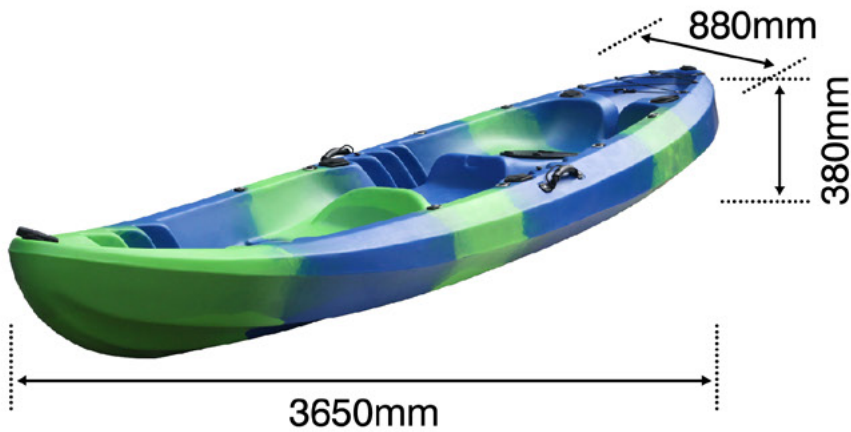

FAMILY KAYAK

OF2003

Material	Capacity(kg)	Packing Size(cm)	NW/GW(kg)	Loading Capacity
LLDPE	2 adult+1 child	365×88×38	32/33	30pcs/20'