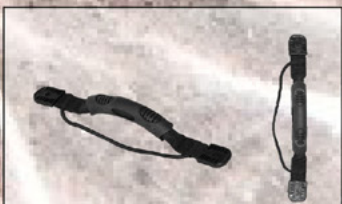

MODEL:DF2904

PLASTIC HANDLE

MODEL:DF2908