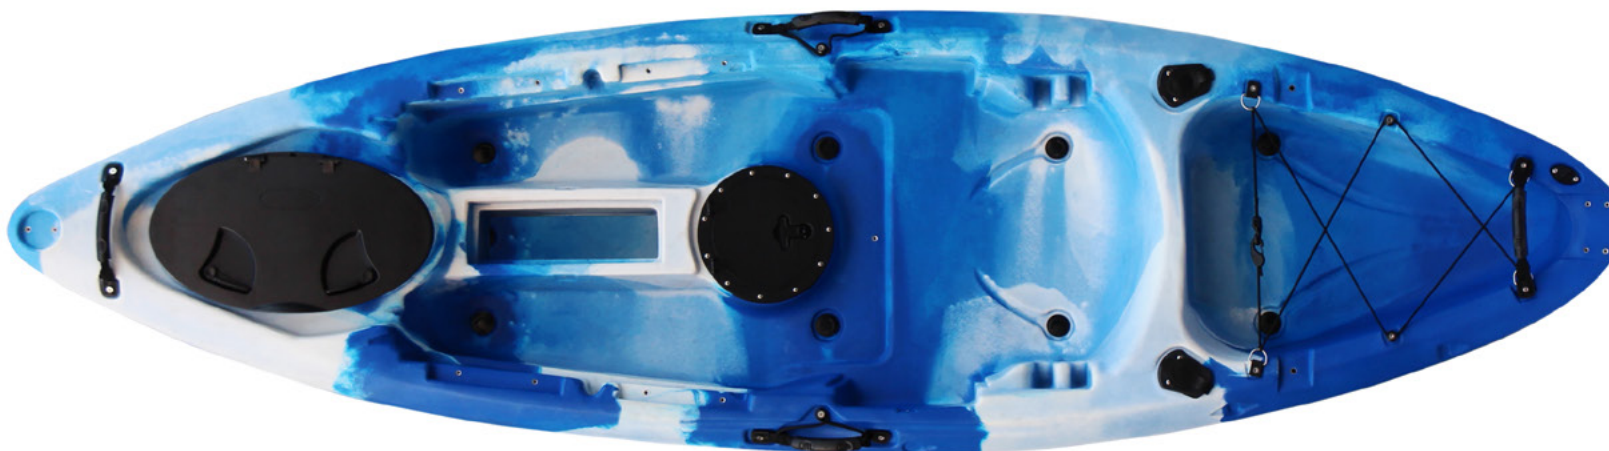

At Onefeng, we are Changing The Way You Get Closer To Nature.

ABOUT
ONEFENG
SPORTS

CONTENTS

<u>Kayak</u>	<u>07</u>	<u>Tie-down Strap</u>	<u>23</u>
<u>Kayak Roof Rack</u>	<u>12</u>	<u>Kayak Accessories</u>	<u>24</u>
<u>Kayak/canoe Cart</u>	<u>15</u>	<u>Waterproof Dry Bag</u>	<u>25</u>
<u>Kayak Storage Rack</u>	<u>17</u>	<u>Water Bottle Holder</u>	<u>25</u>
<u>Kayak/bike Ceiling Lift</u>	<u>18</u>	<u>Kayak Anchor</u>	<u>25</u>
<u>Kayak Ground Storage Rack</u>	<u>18</u>	<u>Quick Hood Loops Strap</u>	<u>25</u>
<u>Coiled Paddle Leash</u>	<u>20</u>	<u>Paddle Splash Guards</u>	<u>26</u>
<u>Kayak Paddle</u>	<u>21</u>	<u>Paddle Rack</u>	<u>26</u>
<u>Kayak Seat Back</u>	<u>21</u>	<u>Garage Storage Utility Hooks</u>	<u>26</u>
<u>Kayak Bilge Pump</u>	<u>21</u>	<u>Kayak Paddle Grips</u>	<u>26</u>
<u>Rotating Rod Holder</u>	<u>22</u>	<u>Hand Winch</u>	<u>27</u>
<u>Life Jacket</u>	<u>22</u>	<u>Suction Cup Tie Downs</u>	<u>27</u>

PAAD
LET'S GO
D
LE

KAYAK ROOF RACK

MODEL:OF2101/OF2101B

FEATURES

- Material: aluminum
- Colour: silver and black
- Usage: Carry one kayak or canoe
- 180°FOLDING MOTION KAYAK RACK: To adjust the kayak simply just push the red button and moves with ease.
- Total load capacity:75kgs (165 lbs)

KAYAK ROOF RACK

MODEL:OF2102/OF2102B

FEATURES

- Material: aluminum
- Colour: silver and black
- Usage: Carry one kayak or canoe
- Arms can be folded
- To adjust the kayak simply just push the quick release device ensure fast installation and removal.

ROOF RACK/CROSS BAR

MODEL:OF2103/OF2103B/OF2103C

FEATURES

- Arms could be adjustable, so as to fit a wide range of boats
- Load capacity - 1 kayak(165 lbs)
- With soft rubber pads prevents from scratches and damage
- Kayak carriers fit cross bars with a diameter less than 3.5"(9cm)