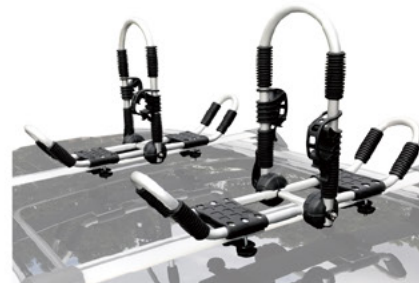

FEATURES

- Colour: silver and black
- Usage: Carry one kayak or canoe
- The OF2104B is detachable, easy to install and remove.

KAYAK ROOF RACK

MODEL:OF2106B

FEATURES

- Aluminum frame
- Carries 2 kayakers or canoes
- Arms can be folded
- Comes with four 13 ft. tie-down straps
- Comes with integrated paddle holder
- Tube size: 22.2x2.0mm
- Quick release device ensure fast installation and removal