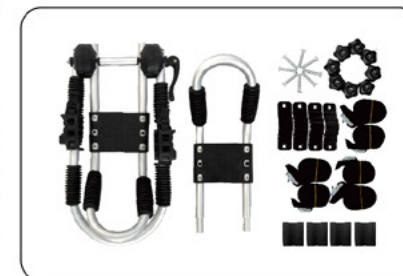

FEATURES

- Colour: silver and black
- Usage: Carry one kayak or canoe
- The OF2104B is detachable, easy to install and remove.

KAYAK ROOF RACK

MODEL:OF2106B

FEATURES

- Aluminum frame
- Carries 2 kayakers or canoes
- Arms can be folded
- Comes with four 13 ft. tie-down straps
- Comes with integrated paddle holder
- Tube size: 22.2x2.0mm
- Quick release device ensure fast installation and removal

KAYAK ROOF RACK

MODEL:DF2108

FEATURES

- Material: aluminum (steel is available)
- Colour: silver and black
- Usage: Carry one kayak or canoe
- Aluminum frame V rack

KAYAK ROOF RACK

MODEL:DF2109

FEATURES

- Material: steel + terylene
- Colour: silver and black
- Usage: Carry one kayak or canoe
- steel frame
- Total load capacity:75kgs (165 lbs)