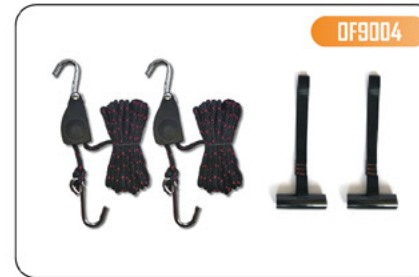

FEATURES

- Compact 13 x 3 inches (folded)
- 3.3 lbs Galvanized anchor
- Padded storage bag
- EVA buoy
- 32 feet of marine grade rope
- Stainless steel snap hook

KAYAK HELMET

MODEL:DF8703

FEATURES

- Simply straps on to the roof of your car.
- No tools or roof rails required to fit.
- Quick & easy to fit & remove.
- Nylon fabric+EVA Foam,Strap included.
- 65kgs max loading weight.

QUICK HOOD LOOPS STRAP

MODEL:DF9004/DF9004B/DF9004C

FEATURES

- Detachable $\Phi 20$ cm inflatable wheels will never go flat.
- Heavy duty, collapsible aluminum frame is marine grade anodized after fabrication.
- Soft foam bumpers to protect your boat hull.
- Comes with 2x3m tie-down straps.
- With lock and key.
- With accessories parts, easy to install on the car roof.