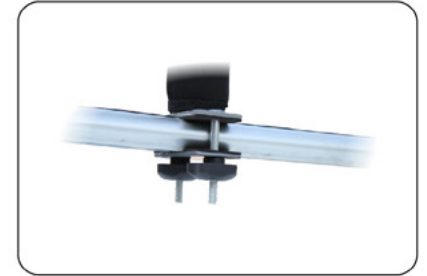

KAYAK ROOF RACK

MODEL:DF2108

FEATURES

- Material: aluminum (steel is available)
- Colour: silver and black
- Usage: Carry one kayak or canoe
- Aluminum frame V rack

KAYAK ROOF RACK

MODEL:DF2109

FEATURES

- Material: steel + terylene
- Colour: silver and black
- Usage: Carry one kayak or canoe
- steel frame
- Total load capacity:75kgs (165 lbs)