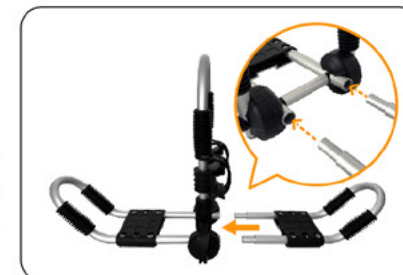

FEATURES

- Colour: silver and black
- Usage: Carry one kayak or canoe
- The OF2104B is detachable, easy to install and remove.

KAYAK ROOF RACK

MODEL:OF2106B

FEATURES

- Aluminum frame
- Carries 2 kayakers or canoes
- Arms can be folded
- Comes with four 13 ft. tie-down straps
- Comes with integrated paddle holder
- Tube size: 22.2x2.0mm
- Quick release device ensure fast installation and removal