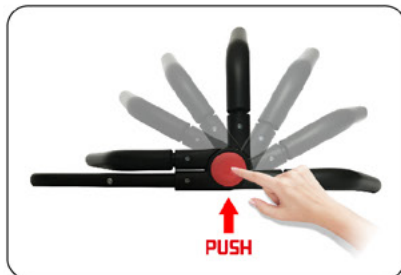

FEATURES

- Material:Durable non-corrosive plastic
- Design:Ensure quick drainage and drying
- Foldable:Hanger is easy to be fold into small size

DRY RACK

MODEL:OF2615

FEATURES

【2 in 1 HANGER KIT】 - Wetsuit hanger is designed to let your wetsuit dry much faster than hanging it on a railing or using a normal clothes hanger. Hanger kit comes with 1 wetsuit DryRack + 1 wetsuit hanger. Two can be used in combination. Forget hanging items on your chairs to dry them off, use the DryRack, and sit in your chairs!

ROTATING ROD HOLDER

MODEL:OF2622

FEATURES

- Material: Nylon
- Nylon 360° swivel fishing rod holder for boat
- Detachable base with round and square shape, easy to install
- Rubber band with lock can fasten fishing rod
- Rotatable design, you can adjust the fishing rod angle with the nature, location
- Color: Black