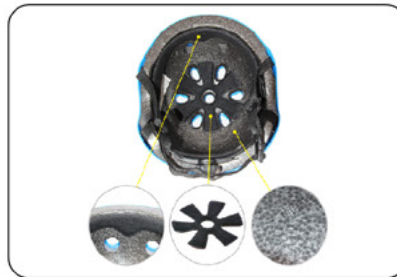

FEATURES

- Compact 13 x 3 inches (folded)
- 3.3 lbs Galvanized anchor
- Padded storage bag
- EVA buoy
- 32 feet of marine grade rope
- Stainless steel snap hook

KAYAK HELMET

MODEL:DF8703

FEATURES

- Simply straps on to the roof of your car.
- No tools or roof rails required to fit.
- Quick & easy to fit & remove.
- Nylon fabric+EVA Foam,Strap included.
- 65kgs max loading weight.

QUICK HOOD LOOPS STRAP

MODEL:DF9004/DF9004B/DF9004C

FEATURES

- Detachable $\Phi 20$ cm inflatable wheels will never go flat.
- Heavy duty, collapsible aluminum frame is marine grade anodized after fabrication.
- Soft foam bumpers to protect your boat hull.
- Comes with 2x3m tie-down straps.
- With lock and key.
- With accessories parts, easy to install on the car roof.