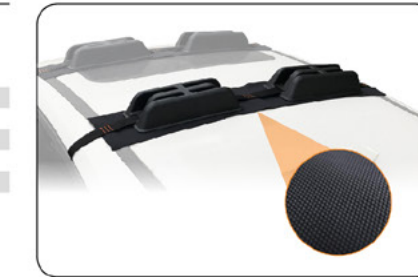

FEATURES

- Material: TPE
- Package Include:
  - 2x3m tie down straps
  - 2 soft roof racks
- Quick, easy to fit and remove