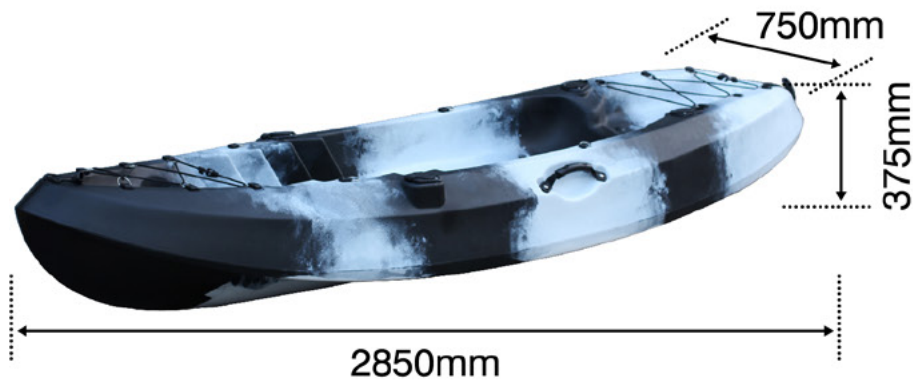

FISHING KAYAK

OF2001

Material	Capacity(kg)	Packing Size(cm)	NW/GW(kg)	Loading Capacity
LLDPE	1 adult	290×85×37	25/26	40pcs/20'

SINGLE KAYAK

OF2002

Material	Capacity(kg)	Packing Size(cm)	NW/GW(kg)	Loading Capacity
LLDPE	1 adult	285×75×37.5	23/24	40pcs/20'