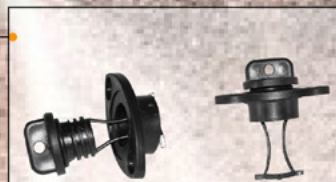

D RING

MODEL:DF2903

OVAL HATCH

MODEL:DF2904

PLASTIC HANDLE

MODEL:DF2908

ELASTIC ROPE BUNGEE CORD

MODEL:DF2910