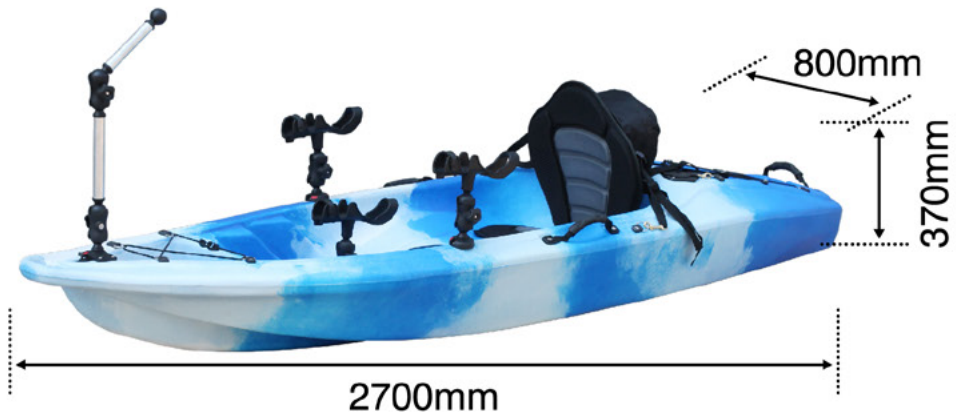

PAAD
LET'S GO
D
LE

KAYAK ROOF RACK

MODEL:OF2101/OF2101B

FEATURES

- Material: aluminum
- Colour: silver and black
- Usage: Carry one kayak or canoe
- 180°FOLDING MOTION KAYAK RACK: To adjust the kayak simply just push the red button and moves with ease.
- Total load capacity:75kgs (165 lbs)

ROOF RACK/CROSS BAR

MODEL:OF2103/OF2103B/OF2103C

FEATURES

- Arms could be adjustable, so as to fit a wide range of boats
- Load capacity - 1 kayak(165 lbs)
- With soft rubber pads prevents from scratches and damage
- Kayak carriers fit cross bars with a diameter less than 3.5"(9cm)