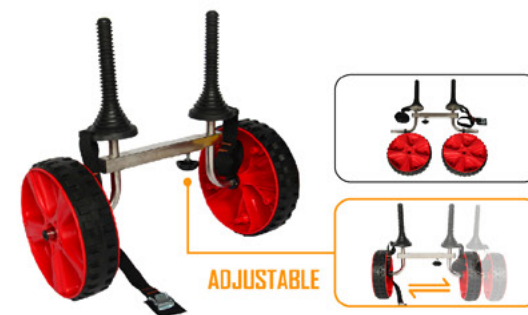

MODEL

0F2205