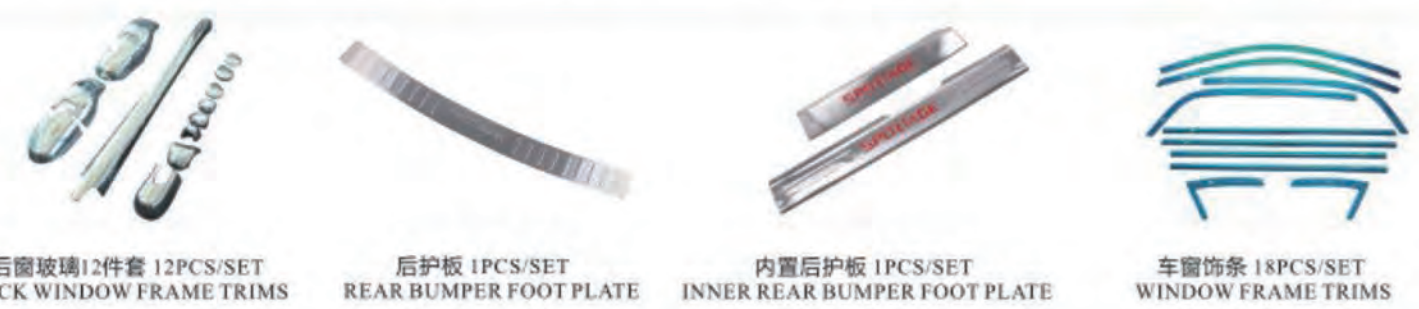

拉手 8PCS/SET HANDLE COVER
门碗 4PCS/SET HANDLE BOWL
大灯罩 2PCS/SET FRONT LAMP FRAME
尾灯罩 4PCS/SET TAIL LAMP FRAME