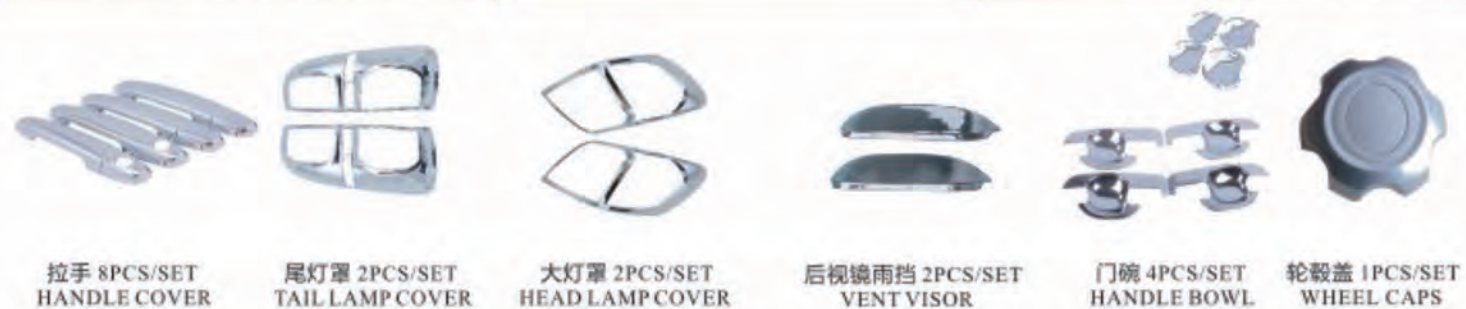

丰田 VIGO/海拉克斯09'-12'
TOYOTA VIGO/HILUX 09'-12'