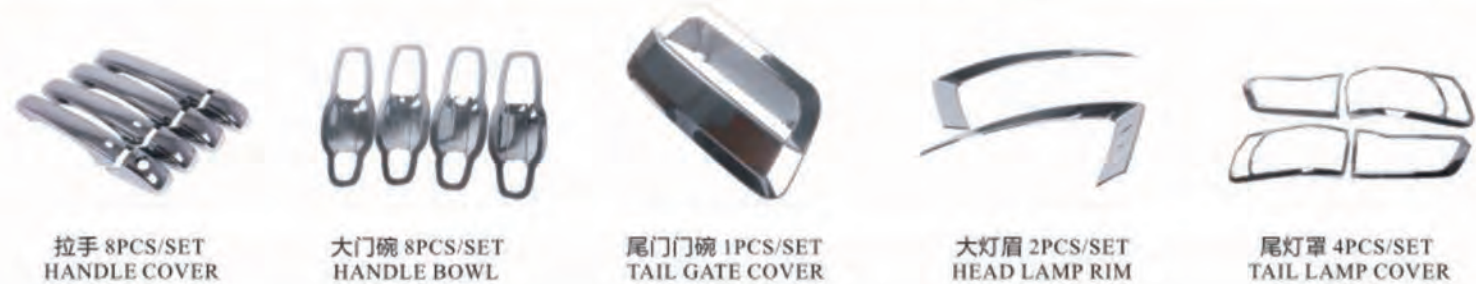

奔驰大卡轮毂盖
BENZ TRUCK WHEEL CAPS

奔驰字标 4PCS/SET
WORD MARK

吉普 大切诺基 2014
JEEP GRAND CHEROKEE 2014

后视镜盖 2PCS/SET MIRROR COVER 喇叭饰圈 4PCS/SET DOOR SPEAKER COVER 车顶阅读灯+天窗拉手 2PCS/SET ROOF READING LAMP COVER 空调开关饰框 1PCS/SET AIR CONDITION SWITCH COVER 空调出风口饰框 4PCS/SET AIR CONDITION VENT COVER