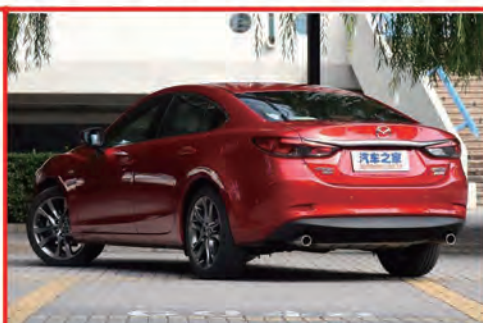

门碗 8PCS/SET HANDLE BOWL
后雾灯 2PCS/SET REAR FOG LAMP COVER
后视镜盖 2PCS/SET MIRROR COVER
拉手 8PCS/SET HANDLE COVER
前大灯罩 2PCS/SET HEAD LAMP RIM
门边条 4 PCS/SET SIDE MOULDING COVER
中网饰条 12PCS/SET GRILL COVER
尾灯罩 4PCS/SET TAIL LAMP COVER
前雾灯罩 4PCS/SET FRONT FOG LAMP COVER
油箱盖 1PCS/SET FUEL TANK COVER

17 马自达 阿特兹
17 MAZDA 6