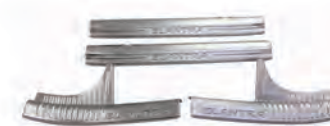

门碗 8PCS/SET
HANDLE BOWL

后雾灯罩 2PCS/SET
WINDOW FRAME TRIMS

门槛条 4PCS/SET
INNER DOOR SILL PLATE