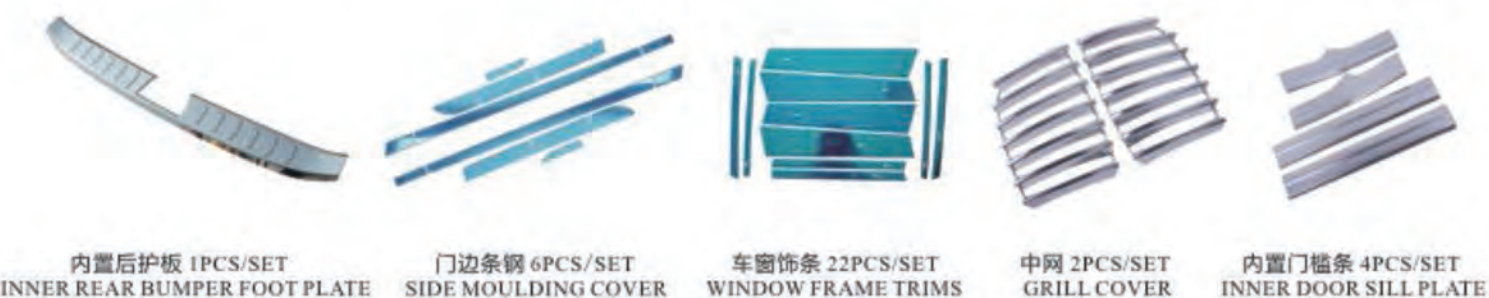

后雾灯罩11' 2PCS/SET
REAR FOG LAMP COVER-11'

前雾灯罩13' 2PCS/SET
FRONT FOG LAMP COVER-13'

后雾灯罩13' 2PCS/SET
REAR FOG LAMP COVER-13'

油箱盖盖 1PCS/SET
FUEL TANK COVER

后护板 1PCS/SET
REAR BUMPER FOOT PLATE

中网 2PCS/SET
GRILL COVER

内置门框条 4PCS/SET
INNER DOOR SILL PLATE