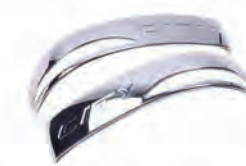

前雾灯罩 2PCS/SET
FRONT FOG LAMP COVER