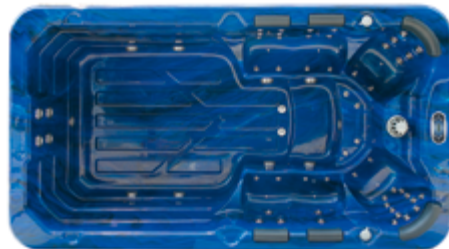

- USA Acrylic Sheet: 1pc
- USA Balboa Control System: 1pc
- USA Ozone Sterilization: 1pc
- USA Balboa Heater(3KW): 1pc
- Water pump(3HP): 2pcs
- Water pump(2HP): 2pcs
- Filter pump(1HP): 1pc
- Paper element filter: 1pc
- Plastic Hem: 1set
- Pillow: 6pcs
- Total jets: 37pcs
- 5 inch jets: 4pcs
- 3 inch jets: 15pcs
- 2.5 inch jets: 18pcs
- Bottom light(3W): 2pcs
- Water pipe & valve: 1batch
- 2 inch diversion: 2pcs
- Diversion valve: 2pcs

M-3511 Size: 2150x2150x900mm