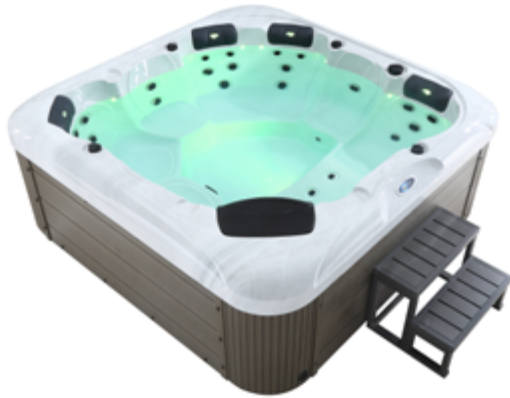

M-3376 Size: 2300x2300x900mm

1. USA Acrylic Sheet: 1pc
   - USA Balboa Control System: 1pc
   - USA Ozone Sterilization: 1pc
   - USA Balboa Heater(3KW): 1pc
   - Two-speed water pump(3HP): 1pc
   - Paper element filter: 1pc
   - Plastic Hem: 1set
   - Pillow: 4pcs
   - Total jets: 30pcs
2. 4 inch jets: 3pcs
   - 3 inch jets: 15pcs
   - 2.5 inch jets: 8pcs
   - 2 inch jets: 4pcs
   - Bottom light(3W): 1pc
   - Water pipe & valve: 1batch
   - Air control valve: 2pcs
   - Diversion valve: 1pc