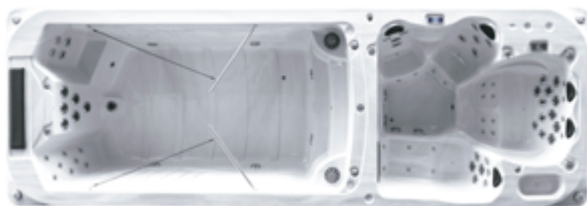

- USA Acrylic Sheet: 1pc
- USA Balboa Control System: 2pcs
- USA Ozone Sterilization: 2pcs
- USA Balboa Heater(3KW): 2pcs
- Water pump(3HP): 4pcs
- Water pump(2HP): 1pc
- Filter pump(1HP): 2pcs
- Paper element filter: 3pcs
- Plastic Hem: 1set
- Pillow: 5pcs
- Total jets: 69pcs
- 5 inch surfing jets: 7pcs
- 5 inch jets: 11pcs
- 4 inch jets: 16pcs
- 3 inch jets: 5pcs
- 2.5 inch jets: 12pcs
- 2 inch jets: 18pcs
- Bottom light(3W): 2pcs
- Water pipe & valve: 1batch
- Air control valve: 4pcs
- Diversion valve: 2pcs

M-3350 Size: 5500x2200x1470mm