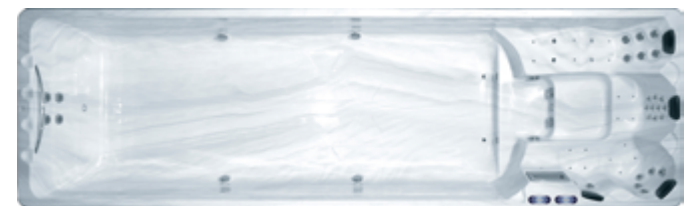

- USA Acrylic Sheet: 1pc
- USA Balboa Control System: 2pcs
- USA Ozone Sterilization: 1pc
- USA Balboa Heater(3KW): 2pcs
- Water pump(3HP): 2pcs
- Water pump(2HP): 2pcs
- Filter pump(1HP): 2pcs
- Air pump(700W): 1pc
- Paper element filter: 1pc
- Plastic Hem: 1set
- Pillow: 4pcs
- Total jets: 49pcs
- 5 inch jets: 4pcs
- 4 inch jets: 13pcs
- 2.5 inch jets: 10pcs
- 2 inch jets: 4pcs
- Air jets: 18pcs
- Bottom light(3W): 3pcs
- Water pipe & valve: 1batch