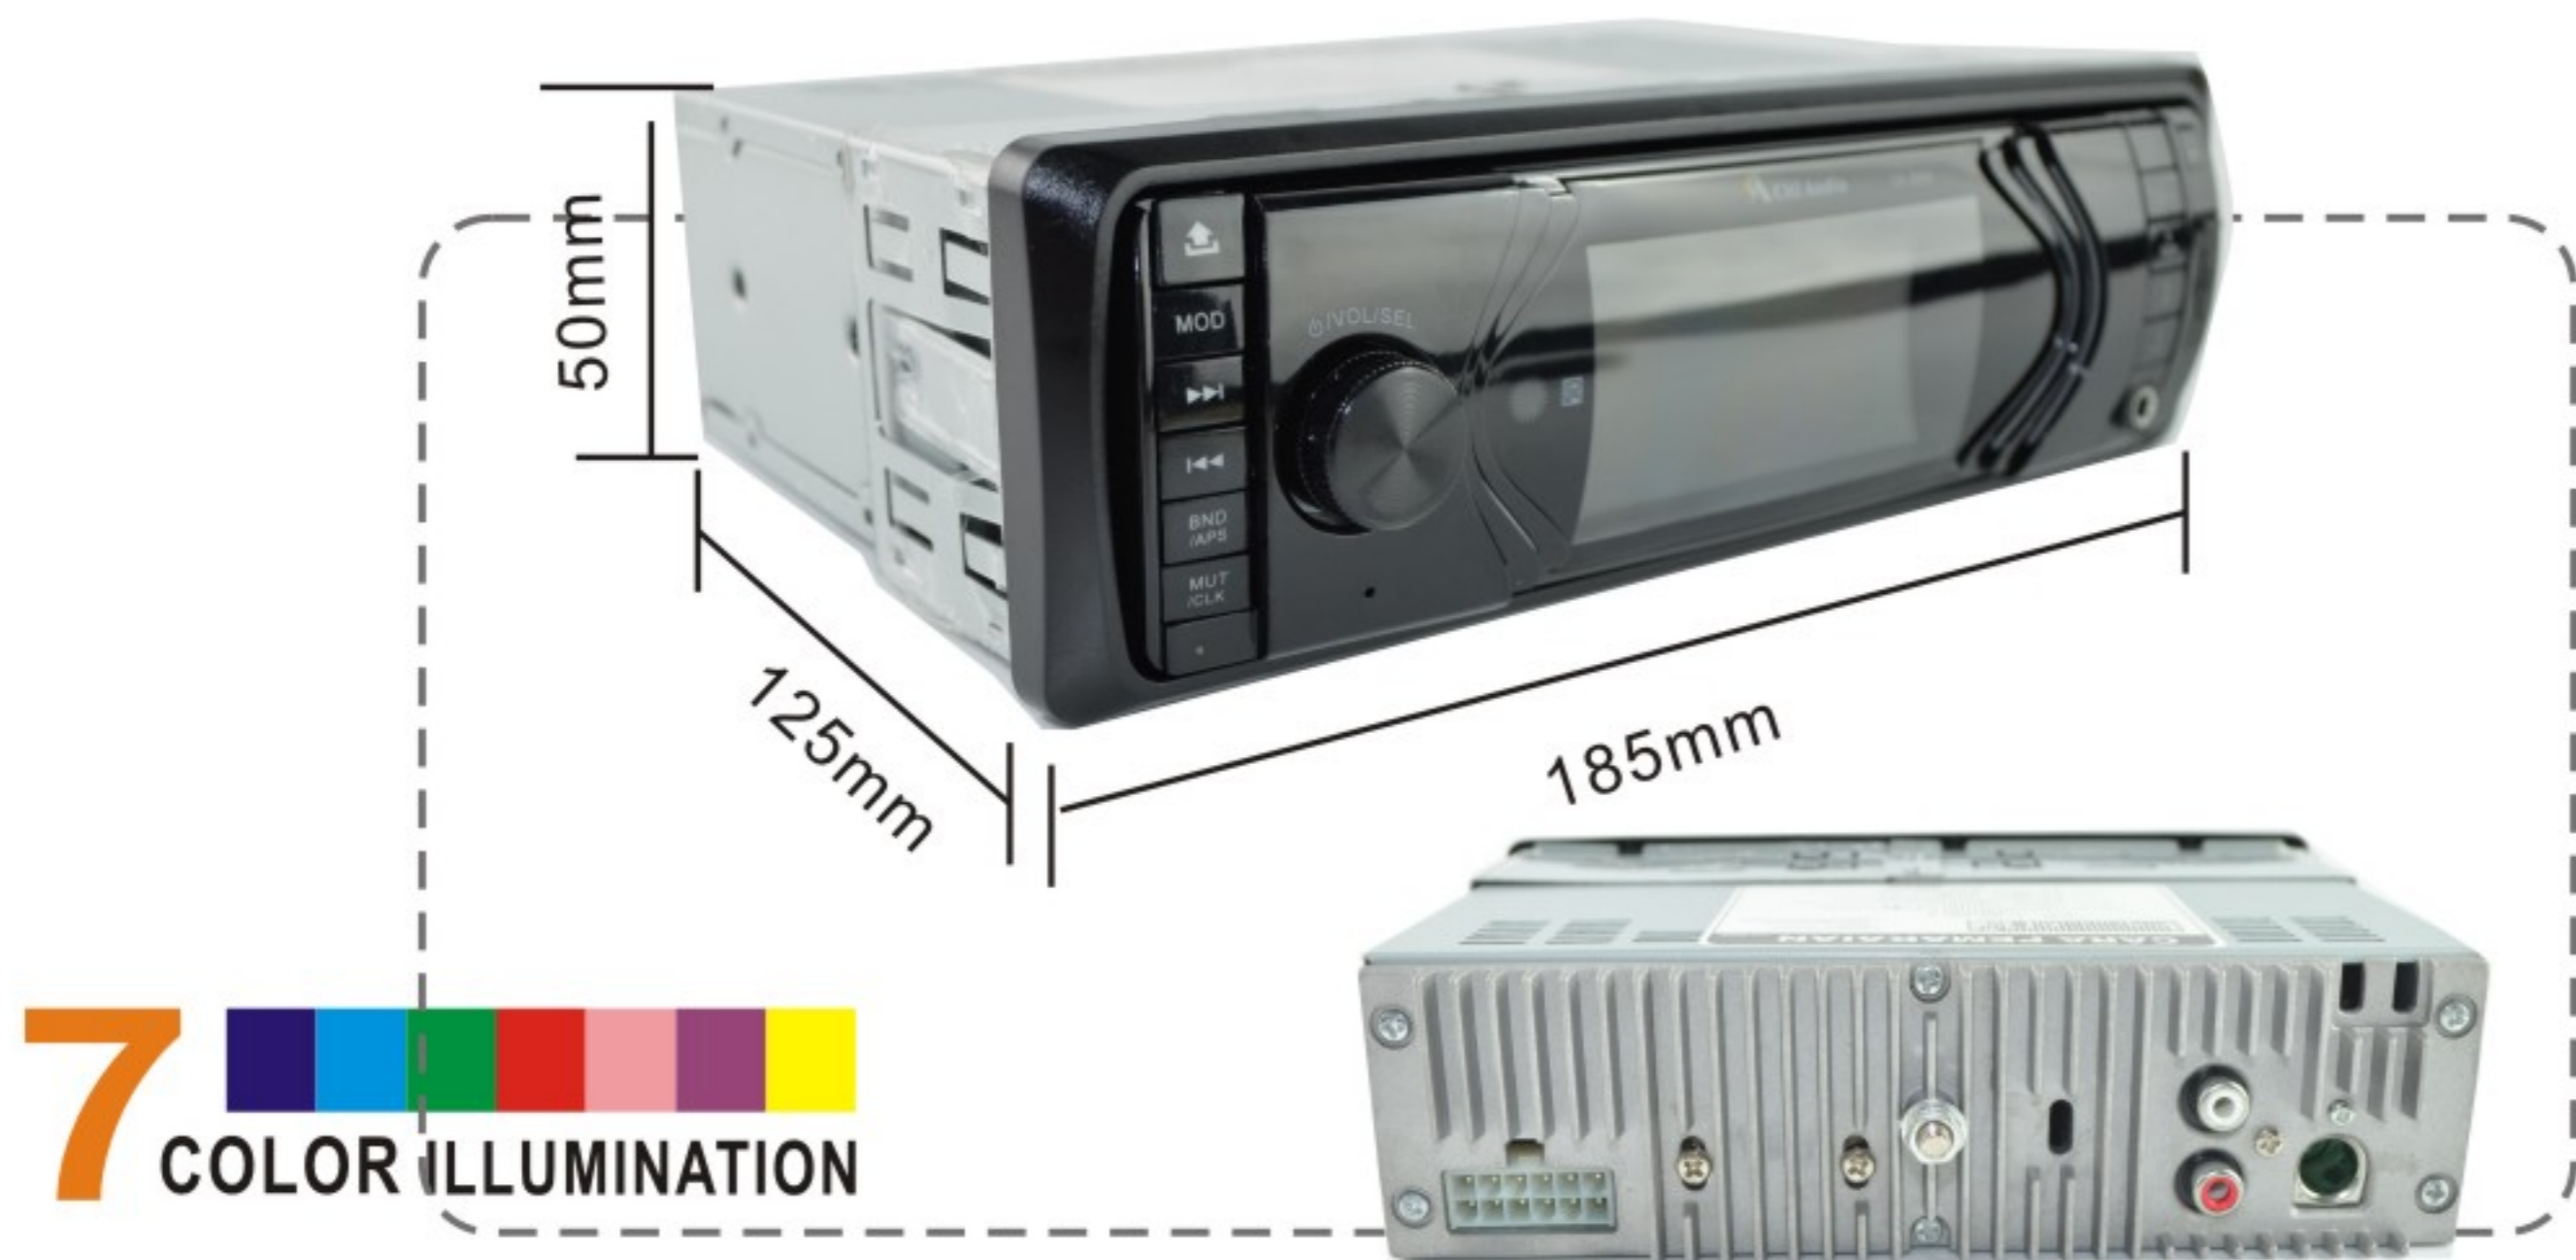

AOVEISE®

CAR MEDIA SYSTEM

Detachable Panel+ BT

Product Introduction.

- ❖ 3 FM BAND WITH 18 PRESET STATIONS
- ❖ SUPPORT USB/SD INTERFACE
- ❖ SUPPORT MP3/WMA FORMAT
- ❖ LCD DISPLAY/REAL TIME CLOCK
- ❖ AUX INPUT/RCA LINE OUT
- ❖ PRESET EQ/MUTE/LOUD FUNCTION
- ❖ PAUSE/REPLAY/SCAN/RANDOM PLAY
- ❖ ROTARY VOLUME CONTROL
- ❖ DETACHABLE PANEL