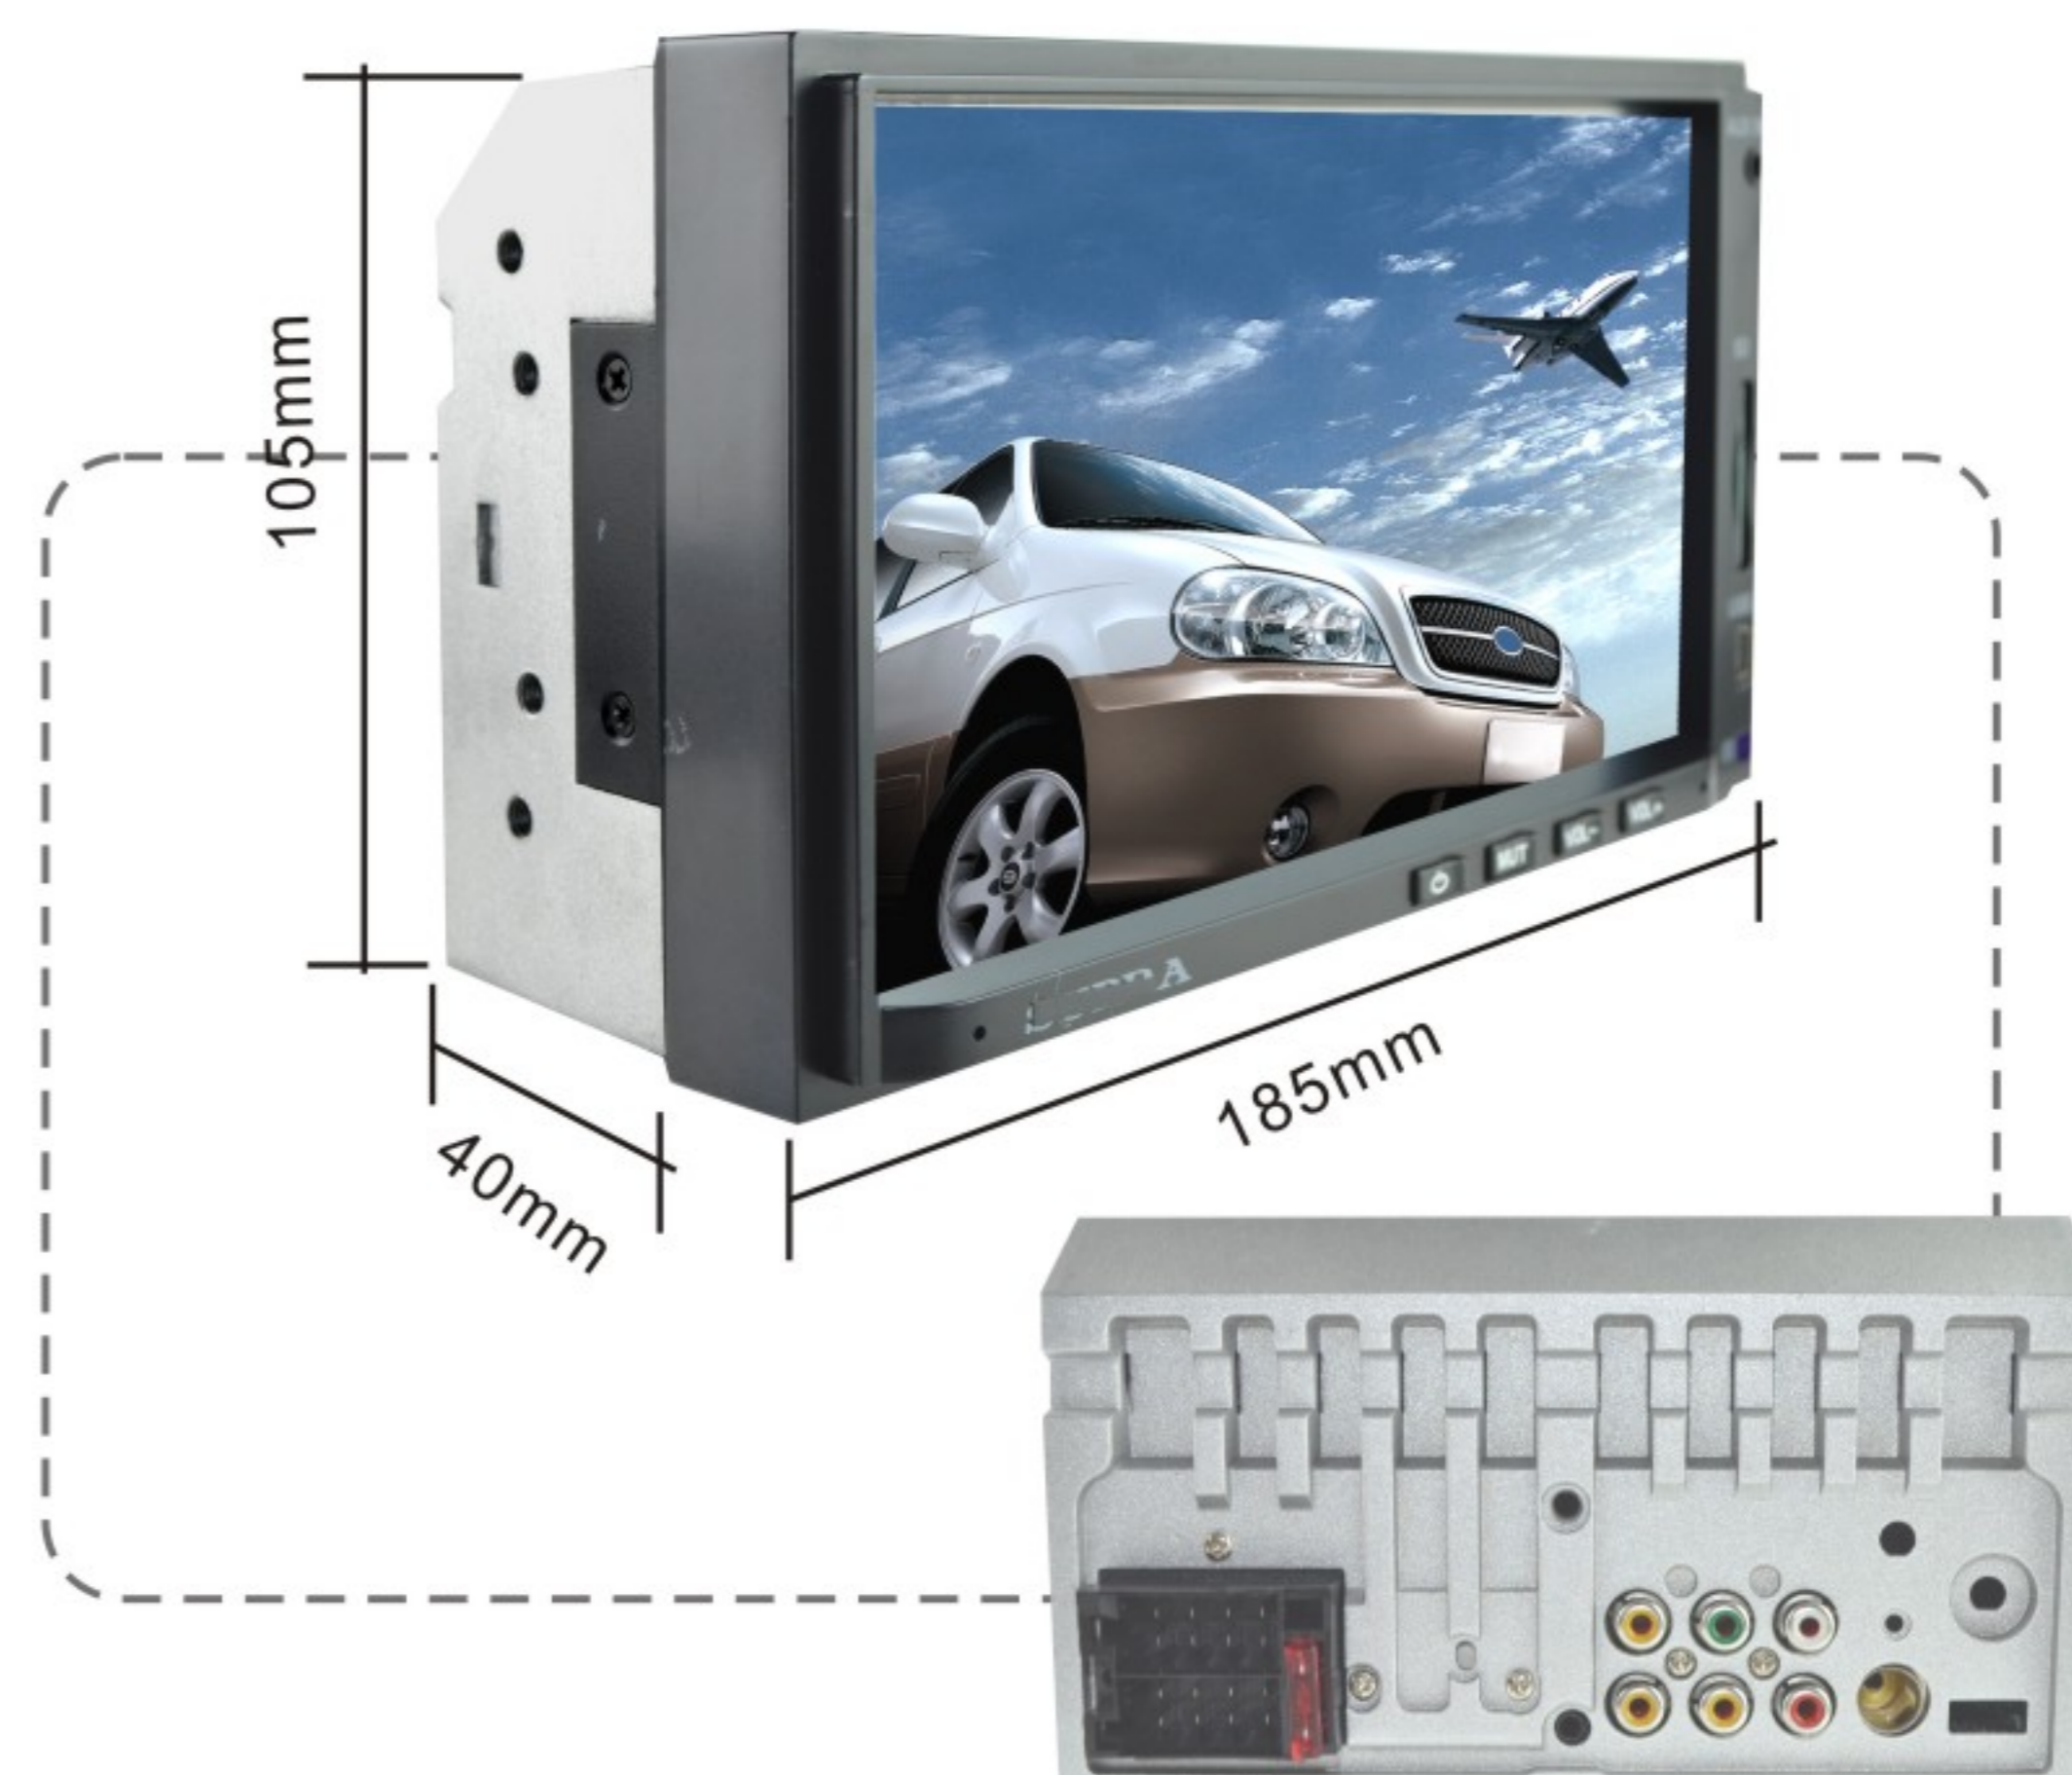

- ◆ CD/MP4/VCD/MP3 PLAYBACK
 - ◆ SUPPORT USB/TF INTERFACE
 - ◆ POWERFULLY ELECTRONIC SHOCK PROOF
 - ◆ FM PLL TUNING RADIO /18 PRESET STATIONS
 - ◆ AUTOMATIC PRSET STATION SCAN
 - ◆ ELECTRONIC AUDIO PROCESSOR
 - ◆ 4 BAND PRESET EQUALIZER
 - ◆ LOUDNESS CONTROL/MUTE CONTROL
 - ◆ LCD DISPLAY/LEVEL METER/REAL TIME CLOCK
 - ◆ AUDIO/VIDEO SIGNAL OUTPUT
 - ◆ 2 DIN MOUNTING CHASSIS
 - ◆ 6.2"/6.95" TFT SCREEN
 - ◆ RCA/VIDEO INPUT/OUTPUT
 - ◆ AUX INPUT JACK/ISO
- OPTIONAL:AM/RC/BT/GPS/TV

Product Introduction.

- ◆ SUPPORT MULTI-MEDIA FORMAT
- ◆ SUPPORT USB/TF INTERFACE
- ◆ SHORT METALS
- ◆ FM PLL TUNING RADIO /18 PRESET STATIONS
- ◆ AUTOMATIC PRSET STATION SCAN
- ◆ ELECTRONIC AUDIO PROCESSOR
- ◆ 4 BAND PRESET EQUALIZER
- ◆ LOUDNESS CONTROL/MUTE CONTROL
- ◆ LCD DISPLAY/LEVEL METER/REAL TIME CLOCK
- ◆ AUDIO/VIDEO SIGNAL OUTPUT
- ◆ 2 DIN MOUNTING CHASSIS
- ◆ 6.2"/6.95" TFT SCREEN
- ◆ RCA/VIDEO INPUT/OUTPUT
- ◆ AUX INPUT JACK/ISO

OPTIONAL:AM/RC/BT/GPS/TV

sales2@aoverse.com.cn/+8607503293958

Purevo X[®]

MP5/Mirror Link

Product Introduction.

- ◆ SUPPORT MULTI-MEDIA FORMAT
 - ◆ SUPPORT USB/TF INTERFACE
 - ◆ SHORT METALS
 - ◆ FM PLL TUNING RADIO /18 PRESET STATIONS
 - ◆ AUTOMATIC PRSET STATION SCAN
 - ◆ ELECTRONIC AUDIO PROCESSOR
 - ◆ 4 BAND PRESET EQUALIZER
 - ◆ LOUDNESS CONTROL/MUTE CONTROL
 - ◆ LCD DISPLAY/LEVEL METER/REAL TIME CLOCK
 - ◆ AUDIO/VIDEO SIGNAL OUTPUT
 - ◆ 2 DIN MOUNTING CHASSIS
 - ◆ 6.2"/6.95" TFT SCREEN
 - ◆ RCA/VIDEO INPUT/OUTPUT
 - ◆ AUX INPUT JACK/ISO
- OPTIONAL:AM/RC/BT/GPS/TV

Product Introduction.

- ◆ CD/MP4/VCD/MP3 PLAYBACK
- ◆ SUPPORT USB/TF INTERFACE
- ◆ POWERFULLY ELECTRONIC SHOCK PROOF
- ◆ FM PLL TUNING RADIO /18 PRESET STATIONS
- ◆ AUTOMATIC PRSET STATION SCAN
- ◆ ELECTRONIC AUDIO PROCESSOR
- ◆ 4 BAND PRESET EQUALIZER
- ◆ LOUDNESS CONTROL/MUTE CONTROL
- ◆ LCD DISPLAY/LEVEL METER/REAL TIME CLOCK
- ◆ AUDIO/VIDEO SIGNAL OUTPUT
- ◆ ISO-DIN MOUNTING CHASSIS
- ◆ In-dash 7" TFT SCREEN
- ◆ RCA/VIDEO INPUT/OUTPUT
- ◆ AUX INPUT JACK/ISO