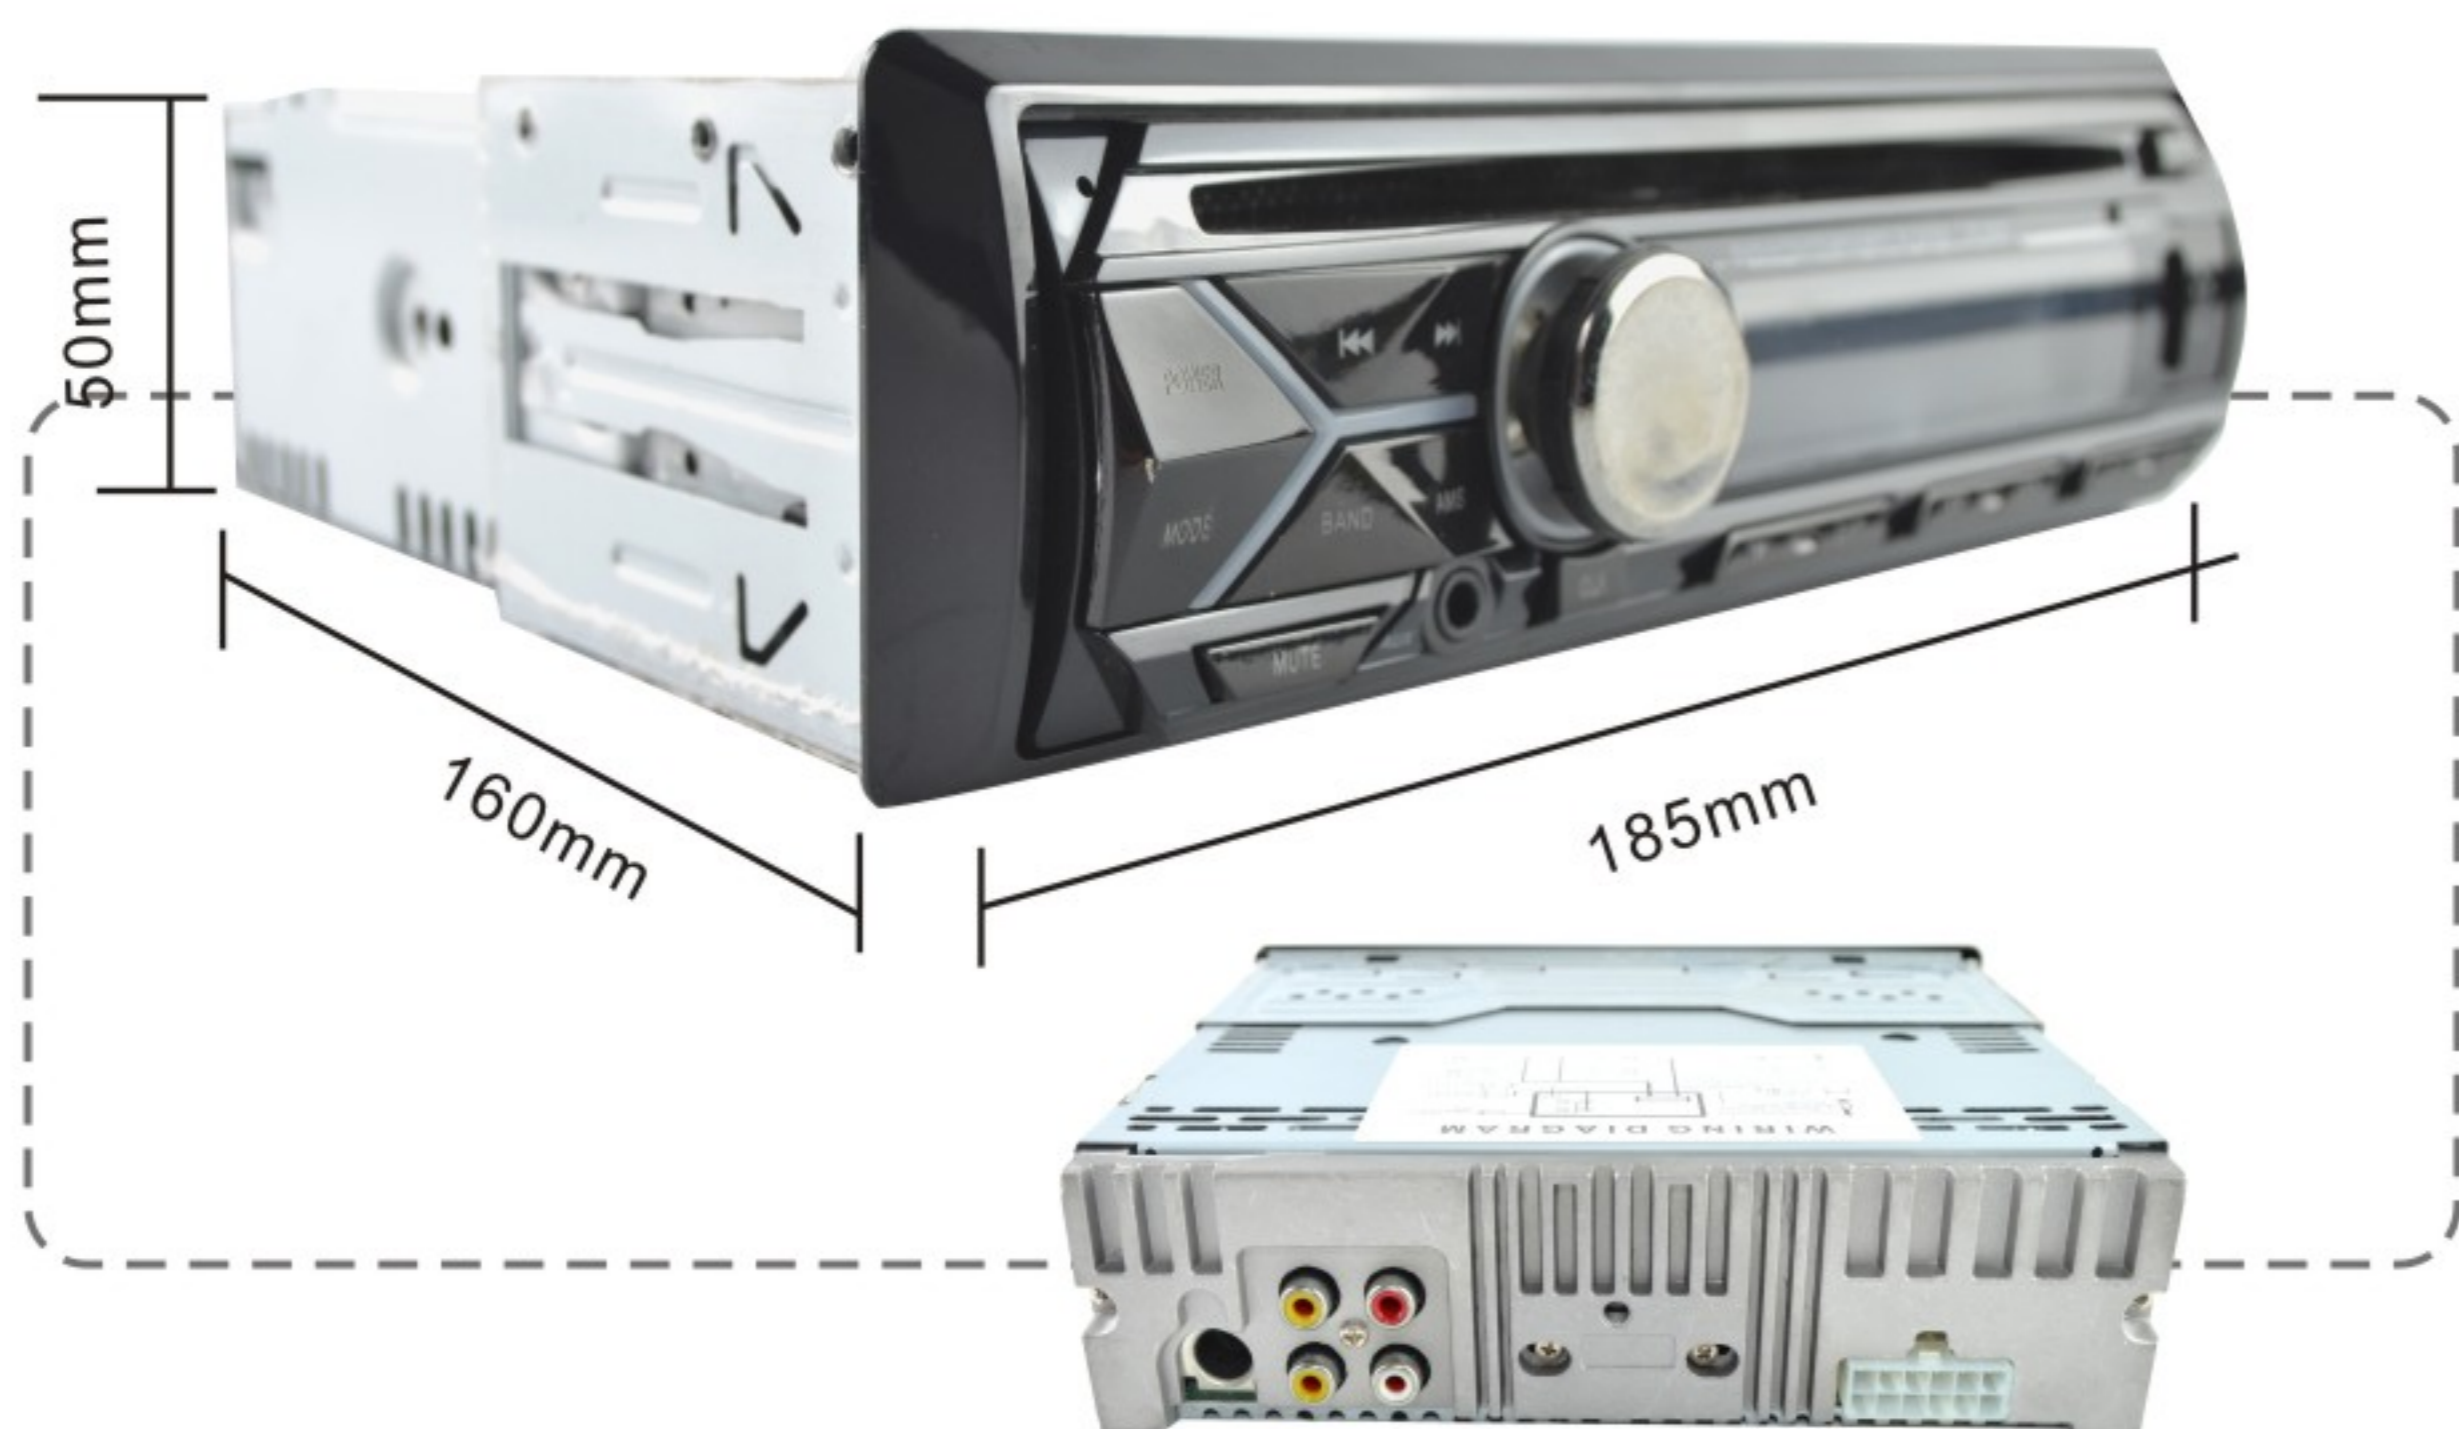

Product Introduction.

- ◆ CD/MP4/VCD/MP3 PLAYBACK
- ◆ SUPPORT USB/TF INTERFACE
- ◆ POWERFULLY ELECTRONIC SHOCK PROOF
- ◆ FM PLL TUNING RADIO /18 PRESET STATIONS
- ◆ AUTOMATIC PRSET STATION SCAN
- ◆ ELECTRONIC AUDIO PROCESSOR
- ◆ 4 BAND PRESET EQUALIZER
- ◆ LOUDNESS CONTROL/MUTE CONTROL
- ◆ LCD DISPLAY/LEVEL METER/REAL TIME CLOCK
- ◆ AUDIO/VIDEO SIGNAL OUTPUT
- ◆ ISO-DIN MOUNTING CHASSIS
- ◆ In-dash 7" TFT SCREEN
- ◆ RCA/VIDEO INPUT/OUTPUT
- ◆ AUX INPUT JACK/ISO

PV 3330

MP5

PV C500

PV C510

Product Introduction.

- ◆ CD PLAYBACK
 - ◆ SUPPORT USB/SD SOCKET
 - ◆ POWERFULLY ELECTRONIC SHOCK PROOF
 - ◆ FM PLL TUNNING RADIO /18 PRESET STATIONS
 - ◆ AUTOMATIC PRSET STATION SCAN
 - ◆ ELECTRONIC AUDIO PROCESSOR
 - ◆ 4 BAND PRESET EQUALIZER
 - ◆ LOUDNESS CONTROL、MUTE CONTROL
 - ◆ MULTI-COLOR LCD DISPLAY/LEVEL METER/REAL TIME CLOCK
 - ◆ AUDIO/VIDEO SIGNAL OUTPUT
 - ◆ ISO-DIN MOUNTING CHASSIS
- OPTIONAL:RDS/AM/RC/DETACHABLE PANEL