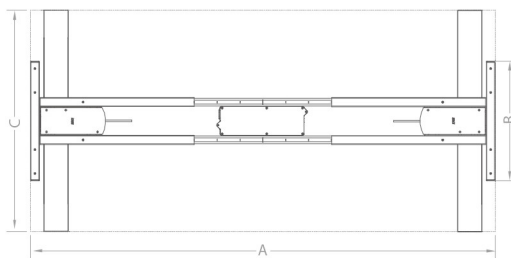

TECHNICAL DATA

SQ 650

Type	KDTJ002
Spec	Dual motor two legs
Speed	36mm/s
Max.Load	80kg/system
Leg Size	69x69mm
A	min 1091 mm/43 inch
	max 1550 mm/61 inch
B	B1 400 mm/15.8 inch
	B2 460 mm/18.1 inch
	C1 586 mm/23 inch
	C2 690 mm/27.2 inch
C	C3 738 mm/29 inch
	min 618 mm/24.3 inch
	max 1270 mm/50 inch

Handset Options

KDH064
Digital handset

KDH066
Telescopic controller

KDH006
Fixed controller

KDH126
Fixed controller

Foot Options

KDF004
Mounting Hole Position
Center/off-center
Size:24"、30"

KDF005
Mounting Hole Position
Center/off-center
Size:24"、30"

Control-unit Options

US: KDDY023N AC120V
EU: KDDY041 AC230V
Dual motor control box

US: KDDY068 AC230V
EU: KDDY068A AC120V
Dual motor control box
0.1W Standby power consumption

TECHNICAL DATA

RE 650

Type	KDTJ002
Spec	Dual motor two legs
Speed	36mm/s
Max.Load	80kg/system
Leg Size	60×95mm
A	min 1091 mm/43 inch
	max 1550 mm/61 inch
B	B1 400 mm/15.8 inch
	B2 460 mm/18.1 inch
C	C1 586 mm/23 inch
	C2 690 mm/27.2 inch
	C3 738 mm/29 inch
H	min 618 mm/24.3 inch
	max 1270 mm/50 inch

TECHNICAL DATA

RO 650

Type	KDTJ002
Spec	Dual motor two legs
Speed	36mm/s
Max.Load	80kg/system
Leg Size	ø70mm
A	min 1091 mm/43 inch
	max 1550 mm/61 inch
B	B1 400 mm/15.8 inch
	B2 460 mm/18.1 inch
C	C1 586 mm/23 inch
	C2 690 mm/27.2 inch
	C3 738 mm/29 inch
H	min 618 mm/24.3 inch
	max 1270 mm/50 inch