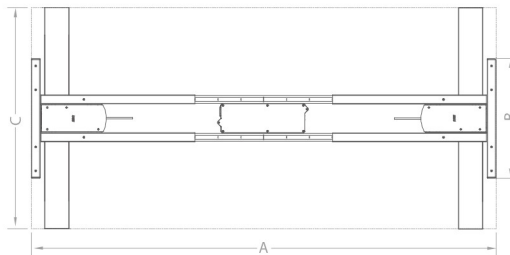

Fixed controller

Foot Options

KDF004

Mounting Hole Position

Center/off-center

Size:24"、30"

KDF005

Mounting Hole Position

Center/off-center

Size:24"、30"

Control-unit Options

US: KDDY023N AC120V
EU: KDDY041 AC230V

Dual motor control box

US: KDDY068 AC230V
EU: KDDY068A AC120V

Dual motor control box
0.1W Standby power consumption

TECHNICAL DATA

RO 650

Type	KDTJ002
Spec	Dual motor two legs
Speed	36mm/s
Max.Load	80kg/system
Leg Size	ø70mm
A	min 1091 mm/43 inch
	max 1550 mm/61 inch
B	B1 400 mm/15.8 inch
	B2 460 mm/18.1 inch
C	C1 586 mm/23 inch
	C2 690 mm/27.2 inch
	C3 738 mm/29 inch
H	min 618 mm/24.3 inch
	max 1270 mm/50 inch