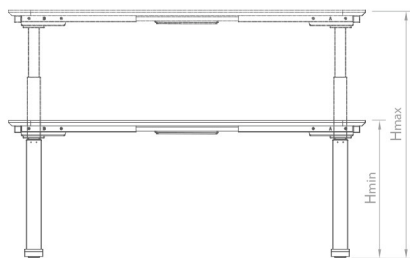

TECHNICAL DATA

SQ 650

Type	KDTJ002
Spec	Dual motor two legs
Speed	36mm/s
Max.Load	80kg/system
Leg Size	69x69mm
A	min 1091 mm/43 inch
	max 1550 mm/61 inch
B	B1 400 mm/15.8 inch
	B2 460 mm/18.1 inch
	C1 586 mm/23 inch
	C2 690 mm/27.2 inch
C	C3 738 mm/29 inch
	min 618 mm/24.3 inch
	max 1270 mm/50 inch

COLOUR

White

Gray

Black

Options

SQ 650

120 DEGREE PICTURE

90 DEGREE PICTURE

TECHNICAL DATA

RO 650

Type	KDTJ002
Spec	Dual motor two legs
Speed	36mm/s
Max.Load	80kg/system
Leg Size	ø70mm
A	min 1091 mm/43 inch
	max 1550 mm/61 inch
B	B1 400 mm/15.8 inch
	B2 460 mm/18.1 inch
C	C1 586 mm/23 inch
	C2 690 mm/27.2 inch
	C3 738 mm/29 inch
H	min 618 mm/24.3 inch
	max 1270 mm/50 inch