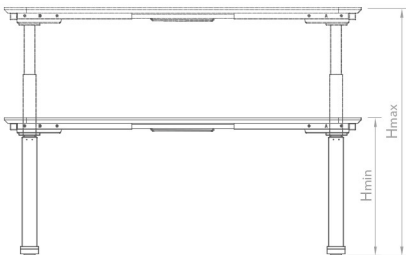

TECHNICAL DATA

RO 650

Type	KDTJ002
Spec	Dual motor two legs
Speed	36mm/s
Max.Load	80kg/system
Leg Size	ø70mm
A	min 1091 mm/43 inch
	max 1550 mm/61 inch
B	B1 400 mm/15.8 inch
	B2 460 mm/18.1 inch
C	C1 586 mm/23 inch
	C2 690 mm/27.2 inch
	C3 738 mm/29 inch
H	min 618 mm/24.3 inch
	max 1270 mm/50 inch