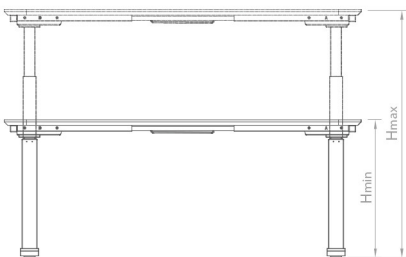

TECHNICAL DATA

RE 650

Type	KDTJ002
Spec	Dual motor two legs
Speed	36mm/s
Max.Load	80kg/system
Leg Size	60×95mm
A	min 1091 mm/43 inch
	max 1550 mm/61 inch
B	B1 400 mm/15.8 inch
	B2 460 mm/18.1 inch
C	C1 586 mm/23 inch
	C2 690 mm/27.2 inch
	C3 738 mm/29 inch
H	min 618 mm/24.3 inch
	max 1270 mm/50 inch

COLOUR

White

Gray

Black