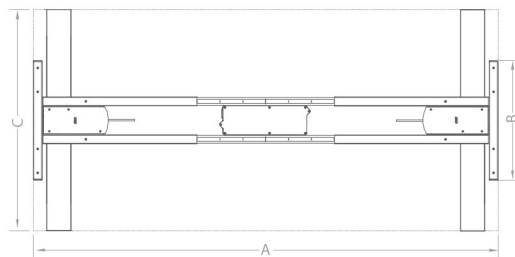

TECHNICAL DATA

SQ 650

Type	KDTJ002
Spec	Dual motor two legs
Speed	36mm/s
Max.Load	80kg/system
Leg Size	69x69mm
A	min 1091 mm/43 inch
	max 1550 mm/61 inch
B	B1 400 mm/15.8 inch
	B2 460 mm/18.1 inch
	C1 586 mm/23 inch
	C2 690 mm/27.2 inch
C	C3 738 mm/29 inch
	min 618 mm/24.3 inch
	max 1270 mm/50 inch

Handset Options

KDH064
Digital handset

KDH066
Telescopic controller

KDH006
Fixed controller

KDH126
Fixed controller

Foot Options

KDF004
Mounting Hole Position
Center/off-center
Size:24"、30"

KDF005
Mounting Hole Position
Center/off-center
Size:24"、30"

Control-unit Options

US: KDDY023N AC120V
EU: KDDY041 AC230V
Dual motor control box

US: KDDY068 AC230V
EU: KDDY068A AC120V
Dual motor control box
0.1W Standby power consumption

TECHNICAL DATA

RE 650

Type	KDTJ002
Spec	Dual motor two legs
Speed	36mm/s
Max.Load	80kg/system
Leg Size	60×95mm
A	min 1091 mm/43 inch
	max 1550 mm/61 inch
B	B1 400 mm/15.8 inch
	B2 460 mm/18.1 inch
C	C1 586 mm/23 inch
	C2 690 mm/27.2 inch
	C3 738 mm/29 inch
H	min 618 mm/24.3 inch
	max 1270 mm/50 inch

TECHNICAL DATA

RO 650

Type	KDTJ002
Spec	Dual motor two legs
Speed	36mm/s
Max.Load	80kg/system
Leg Size	ø70mm
A	min 1091 mm/43 inch
	max 1550 mm/61 inch
B	B1 400 mm/15.8 inch
	B2 460 mm/18.1 inch
C	C1 586 mm/23 inch
	C2 690 mm/27.2 inch
	C3 738 mm/29 inch
H	min 618 mm/24.3 inch
	max 1270 mm/50 inch