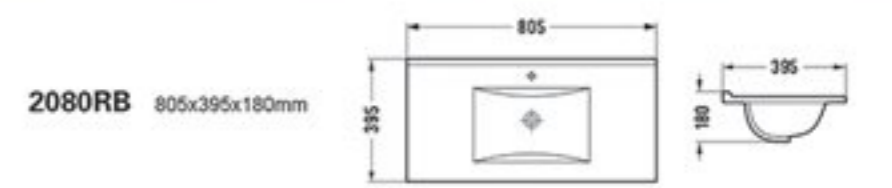

New

New

TIMELESS DESIGN

TIMELESS DESIGN

9393(50) 510x395x185mm

TRUSTING OUR INSTINCTS

Basins, closets, intelligent sanitary wares, wellness and accessories: PATE has everything you need to make life in the bathroom a little more beautiful.