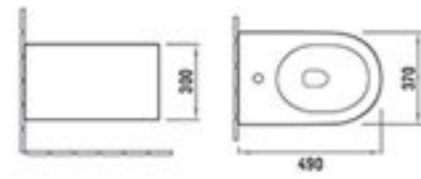

Wall-hung toilet
Size: 490x370x340mm
P-trap: 180mm Rouging-in

Rimless

C636-B2348

Wall-hung toilet
Size: 495x365x360mm
P-trap: 180mm Rouging-in

Rimless

C639-B2370TFMB

Wall-hung toilet
Size: 570x350x330mm
P-trap: 180mm Rouging-in

Rimless

C641-B2370TFMW

Wall-hung toilet
Size: 570x350x330mm
P-trap: 180mm Rouging-in

C637-B2343BD

Wall-hung bidet
Size: 490x370x300mm

C638-B2348BD

Wall-hung bidet
Size: 495x365x295mm

C640-B2344BD

Wall-hung bidet
Size: 510x345x305mm

C643-B2350
Wall-hung toilet
Size: 515x345x360mm
P-trap: 180mm Rouging-in

C644-B2347
Wall-hung toilet
Size: 540x360x360mm
P-trap: 180mm Rouging-in

C645-B2345
Wall-hung toilet
Size: 570x390x355mm
P-trap: 180mm Rouging-in