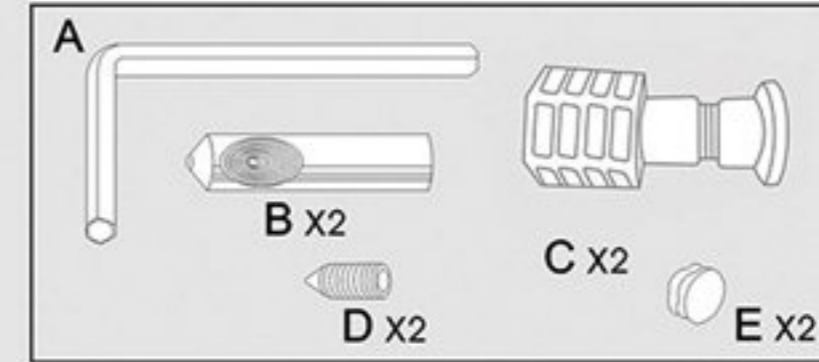

Installation instructions for wall-hung toilet and bidet

1. Five accessories: Part A, B, C, D, E;