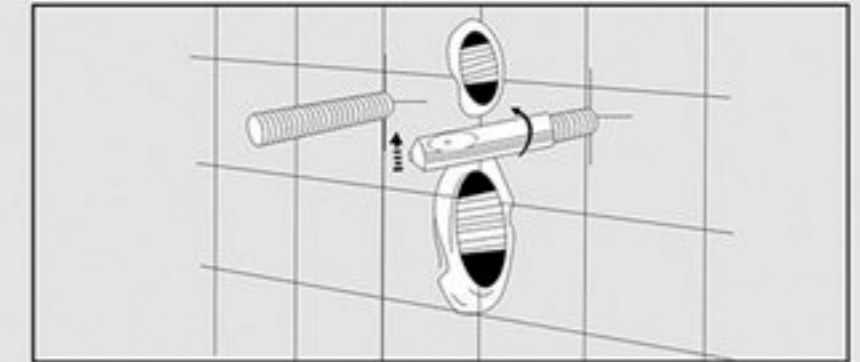

Installation instructions for wall-hung toilet and bidet

1. Five accessories: Part A, B, C, D, E;

2. Fix the Part B into the screw as the above picture;

3. Put Part C into the installing hole on the pan;

4. Insert the Part C into Part B;

5. Fix Part D into the hole on Part C by tool Part A;

6. Finished