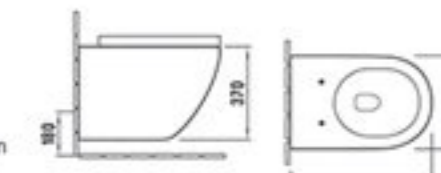

Wall-hung toilet
Size: 490x370x370mm
P-trap: 180mm Rousing-in

C633-B2341BD