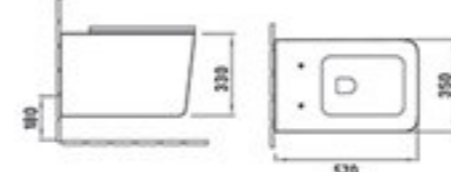

Wall-hung toilet
Size: 490x370x340mm
P-trap: 180mm Rouging-in

Rimless

C636-B2348

Wall-hung toilet
Size: 495x365x360mm
P-trap: 180mm Rouging-in

Rimless

C639-B2370TFMB

Wall-hung toilet
Size: 570x350x330mm
P-trap: 180mm Rouging-in