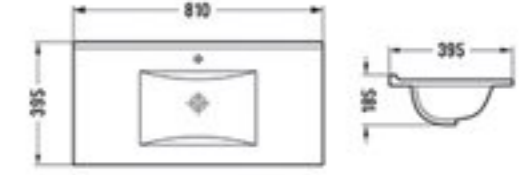

New

New

TIMELESS DESIGN

TIMELESS DESIGN

9393(50) 510x395x185mm

TRUSTING OUR INSTINCTS

Basins, closets, intelligent sanitary wares, wellness and accessories: PATE has everything you need to make life in the bathroom a little more beautiful.

9393(60) 610x395x185mm

TIMELESS DESIGN

9393(80) 810x395x185mm

FOLLOWING YOUR HEART

Cabinet basin series

Cabinet basin

C614-9797(120)D
1208x358x140mm

C618-88034-60 605X500X255mm
88034-70 705X500X255mm
88034-80 805X500X255mm
88034-90 905X500X255mm
88034-100 1005X500X255mm