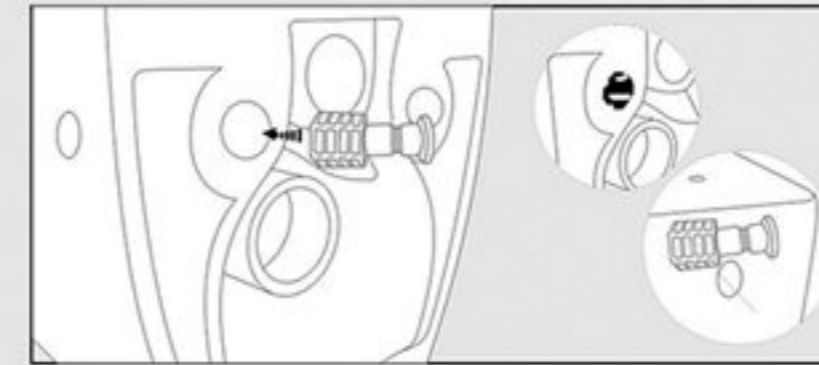

Wall-hung bidet
Size: 510x345x305mm

C643-B2350
Wall-hung toilet
Size: 515x345x360mm
P-trap: 180mm Rouging-in

C644-B2347
Wall-hung toilet
Size: 540x360x360mm
P-trap: 180mm Rouging-in

C645-B2345
Wall-hung toilet
Size: 570x390x355mm
P-trap: 180mm Rouging-in

Installation instructions for wall-hung toilet and bidet

1. Five accessories: Part A, B, C, D, E;

2. Fix the Part B into the screw as the above picture;

3. Put Part C into the installing hole on the pan;