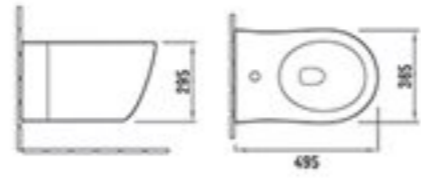

Wall-hung toilet
Size: 490x370x340mm
P-trap: 180mm Rouging-in

Rimless

C636-B2348

Wall-hung toilet
Size: 495x365x360mm
P-trap: 180mm Rouging-in

Rimless

C639-B2370TFMB

Wall-hung toilet
Size: 570x350x330mm
P-trap: 180mm Rouging-in

Rimless

C641-B2370TFMW

Wall-hung toilet
Size: 570x350x330mm
P-trap: 180mm Rouging-in

C637-B2343BD

Wall-hung bidet
Size: 490x370x300mm

C638-B2348BD

Wall-hung bidet
Size: 495x365x295mm

C640-B2344BD

Wall-hung bidet
Size: 510x345x305mm

C643-B2350
Wall-hung toilet
Size: 515x345x360mm
P-trap: 180mm Rouging-in

C644-B2347
Wall-hung toilet
Size: 540x360x360mm
P-trap: 180mm Rouging-in

C645-B2345
Wall-hung toilet
Size: 570x390x355mm
P-trap: 180mm Rouging-in