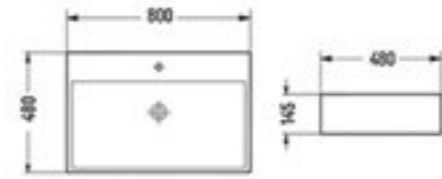

ART

BASIN SERIES

Basins, closets

intelligent sanitary wares, wellness and accessories:
PATE has everything you need to make life in the bathroom a little more beautiful.

S78562
600x500x150mm

S78567
800x480x145mm