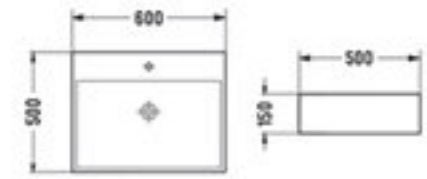

ART

BASIN SERIES

Basins, closets

intelligent sanitary wares, wellness and accessories:
PATE has everything you need to make life in the bathroom a little more beautiful.

S78562
600x500x150mm

S78567
800x480x145mm