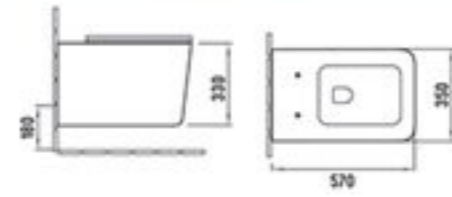

C632-B2342

Wall-hung toilet
Size: 490x370x370mm
P-trap: 180mm Rousing-in

C633-B2341BD

Wall-hung bidet
Size: 510x350x320mm

C634-B2342BD

Wall-hung bidet
Size: 480x370x325mm

Rimless

C635-B2343

Wall-hung toilet
Size: 490x370x340mm
P-trap: 180mm Rouging-in

Rimless

C636-B2348

Wall-hung toilet
Size: 495x365x360mm
P-trap: 180mm Rouging-in

Rimless

C639-B2370TFMB

Wall-hung toilet
Size: 570x350x330mm
P-trap: 180mm Rouging-in

Rimless

C641-B2370TFMW

Wall-hung toilet
Size: 570x350x330mm
P-trap: 180mm Rouging-in

C637-B2343BD

Wall-hung bidet
Size: 490x370x300mm

C638-B2348BD

Wall-hung bidet
Size: 495x365x295mm

C640-B2344BD