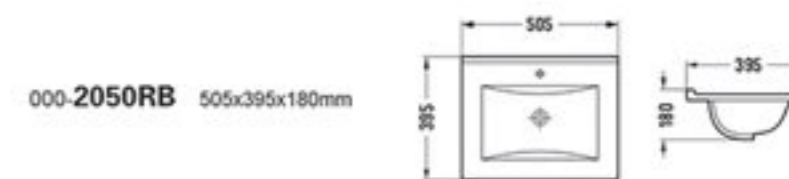

New

New

TIMELESS DESIGN

TIMELESS DESIGN

9393(50) 510x395x185mm

TRUSTING OUR INSTINCTS

Basins, closets, intelligent sanitary wares, wellness and accessories: PATE has everything you need to make life in the bathroom a little more beautiful.