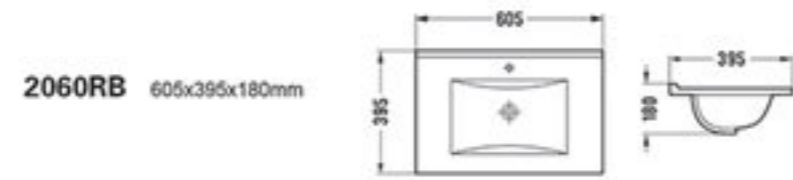

New

New

TIMELESS DESIGN

TIMELESS DESIGN

9393(50) 510x395x185mm

TRUSTING OUR INSTINCTS

Basins, closets, intelligent sanitary wares, wellness and accessories: PATE has everything you need to make life in the bathroom a little more beautiful.