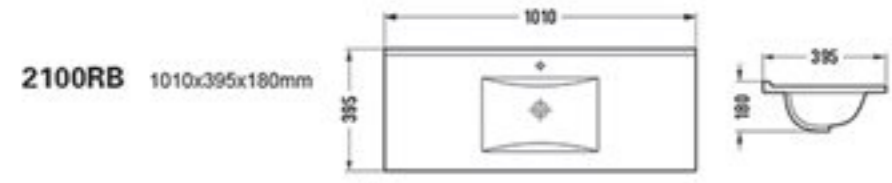

New

New

TIMELESS DESIGN

TIMELESS DESIGN

9393(50) 510x395x185mm

TRUSTING OUR INSTINCTS

Basins, closets, intelligent sanitary wares, wellness and accessories: PATE has everything you need to make life in the bathroom a little more beautiful.