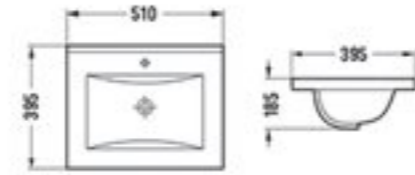

New

New

TIMELESS DESIGN

TIMELESS DESIGN

9393(50) 510x395x185mm

TRUSTING OUR INSTINCTS

Basins, closets, intelligent sanitary wares, wellness and accessories: PATE has everything you need to make life in the bathroom a little more beautiful.