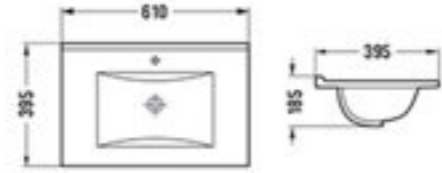

New

New

TIMELESS DESIGN

TIMELESS DESIGN

9393(50) 510x395x185mm

TRUSTING OUR INSTINCTS

Basins, closets, intelligent sanitary wares, wellness and accessories: PATE has everything you need to make life in the bathroom a little more beautiful.

9393(60) 610x395x185mm

TIMELESS DESIGN

9393(80) 810x395x185mm

FOLLOWING YOUR HEART

Cabinet basin series

Cabinet basin

C614-9797(120)D
1208x358x140mm

C618-88034-60 605X500X255mm
88034-70 705X500X255mm
88034-80 805X500X255mm
88034-90 905X500X255mm
88034-100 1005X500X255mm