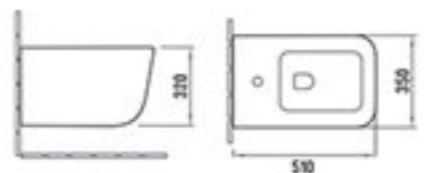

Wall-hung bidet
Size: 510x350x320mm

C634-B2342BD