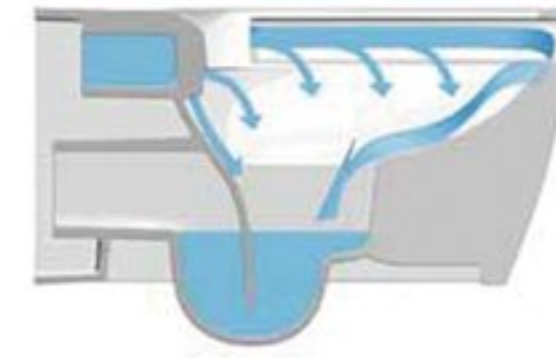

Pate
Innovative

C624-88040
810X480X250mm

Wall-hung

TOILET SERIES

TIMELESS DESIGN

Try every means to perform evolution and display definiteness, feel happy life while you are enjoying what you have.

Pure efficiency for toilets and urinals.

Innovative flushing technology

Pate Wall-hung toilet Rimless features impressive performance, efficiency and hygiene -now. The open design of the toiletrim enables a new type of flushing action: resulting in a dynamic and powerful flow of water that rinses the entire inner surface of the bowl. This ensures perfect and hygienic flushing results, even with small volumes of water.