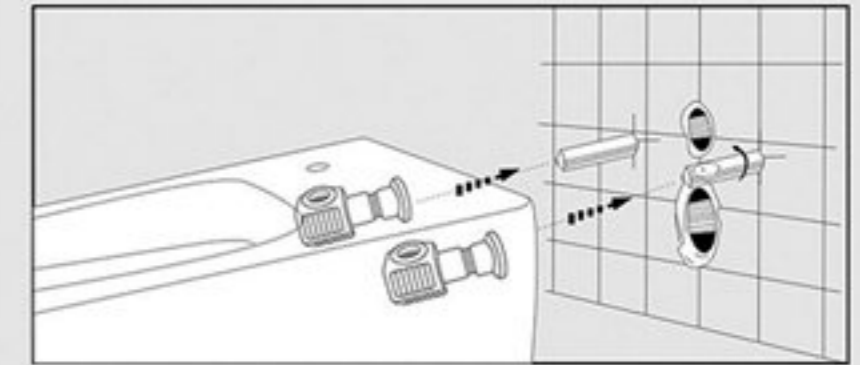

Innovative flushing technology

Pate Wall-hung toilet Rimless features impressive performance, efficiency and hygiene -now. The open design of the toiletrim enables a new type of flushing action: resulting in a dynamic and powerful flow of water that rinses the entire inner surface of the bowl. This ensures perfect and hygienic flushing results, even with small volumes of water.

Installation instructions for wall-hung toilet and bidet

1. Five accessories: Part A, B, C, D, E;

2. Fix the Part B into the screw as the above picture;

3. Put Part C into the installing hole on the pan;