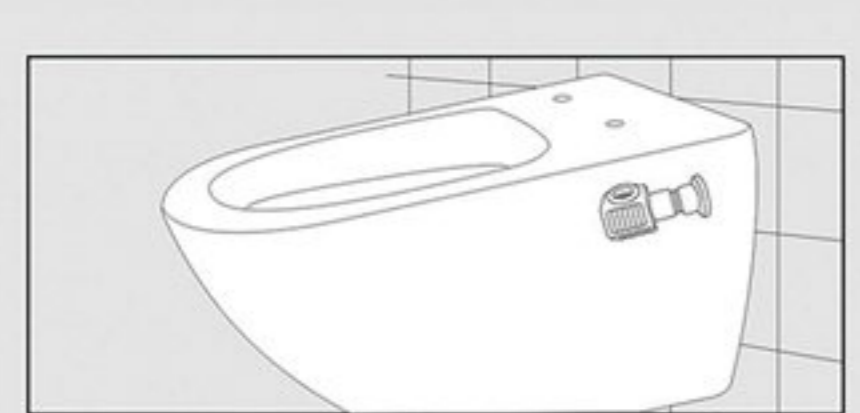

5. Fix Part D into the hole on Part C by tool Part A;