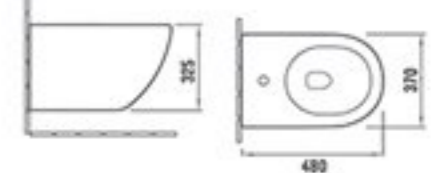

C632-B2342

Wall-hung toilet
Size: 490x370x370mm
P-trap: 180mm Rousing-in

C633-B2341BD

Wall-hung bidet
Size: 510x350x320mm

C634-B2342BD

Wall-hung bidet
Size: 480x370x325mm

Rimless

C635-B2343

Wall-hung toilet
Size: 490x370x340mm
P-trap: 180mm Rouging-in

Rimless

C636-B2348

Wall-hung toilet
Size: 495x365x360mm
P-trap: 180mm Rouging-in

Rimless

C639-B2370TFMB

Wall-hung toilet
Size: 570x350x330mm
P-trap: 180mm Rouging-in