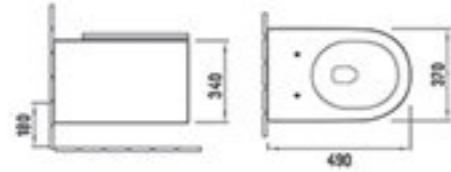

C632-B2342

Wall-hung toilet
Size: 490x370x370mm
P-trap: 180mm Rousing-in

C633-B2341BD

Wall-hung bidet
Size: 510x350x320mm

C634-B2342BD

Wall-hung bidet
Size: 480x370x325mm

Rimless

C635-B2343

Wall-hung toilet
Size: 490x370x340mm
P-trap: 180mm Rouging-in

Rimless

C636-B2348

Wall-hung toilet
Size: 495x365x360mm
P-trap: 180mm Rouging-in

Rimless

C639-B2370TFMB

Wall-hung toilet
Size: 570x350x330mm
P-trap: 180mm Rouging-in