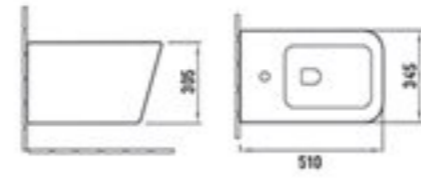

C640-B2344BD

Wall-hung bidet
Size: 510x345x305mm