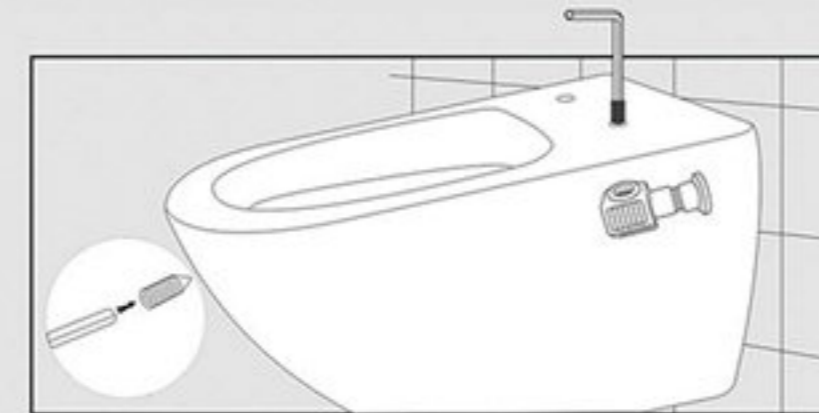

Installation instructions for wall-hung toilet and bidet

1. Five accessories: Part A, B, C, D, E;

2. Fix the Part B into the screw as the above picture;

3. Put Part C into the installing hole on the pan;

4. Insert the Part C into Part B;

5. Fix Part D into the hole on Part C by tool Part A;

6. Finished