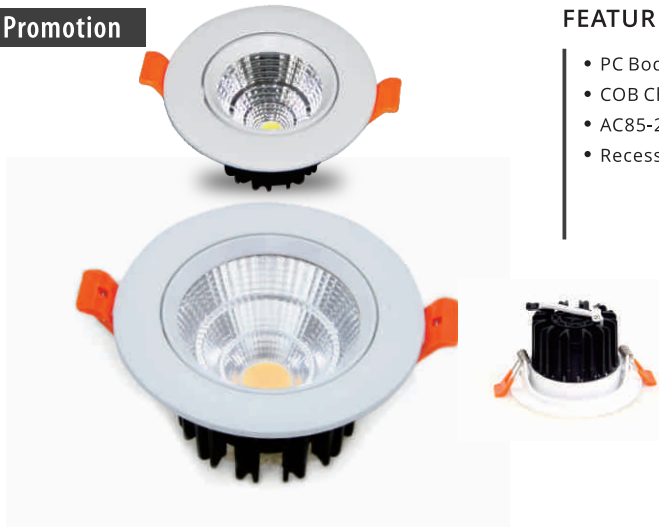

LED SPOTLIGHT

Promotion

FEATURE:

- PC Body paint with white
- COB Chip
- AC85-265V
- Recessed

MODEL	LD0580	LD1080	LD15801
Power:	5W	10W	15W
Luminous:	400lm	800lm	1200lm
Input Voltage:	85-265V	85-265V	85-265V
PF:	0.5	0.5	0.5
Material:	Al+PC	Al+PC	Al+PC
Lamp size:	ø88mm	ø110mm	ø138mm
Cut size:	ø75mm	ø90mm	ø120mm
Light source:	COB	COB	COB
CRI:	70	70	70