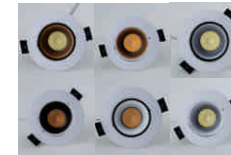

MODEL LDH-A2
Power: 7W
Luminous: 560lm
Input Voltage: 85-265V
PF: 0.5
Material: Aluminum
Lamp size: ø85xH61mm
Cut size: ø75mm
Light source: COB
CRI: 70