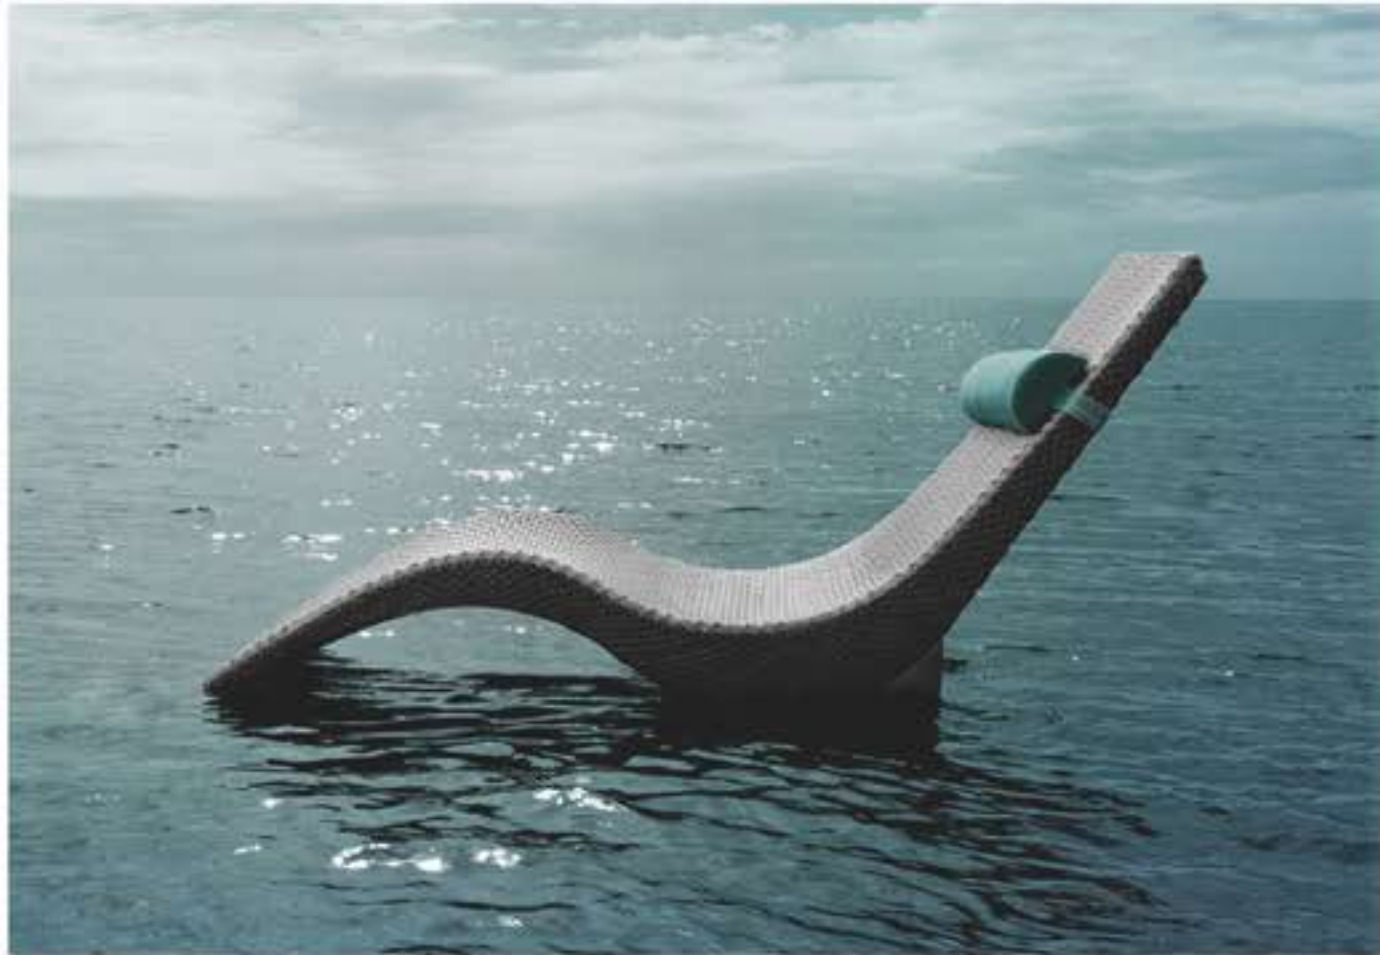

LG-S-404
510*740*830mm