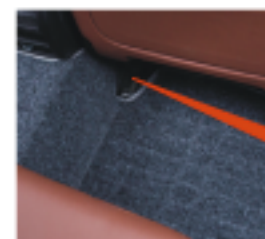

Display in car

Never affect brake and pedal

Durable

Protect the
Bridge position

Non obstructed to
moving the seat

5D

5D-2B

Material: Crocodile PVC

Size: 5D design full cover the car floor

Color: Beige, Black, Brown

Display in car

Never effect brake and pedal

Durable

High edge cover

Protect the
bridg position

5D-2