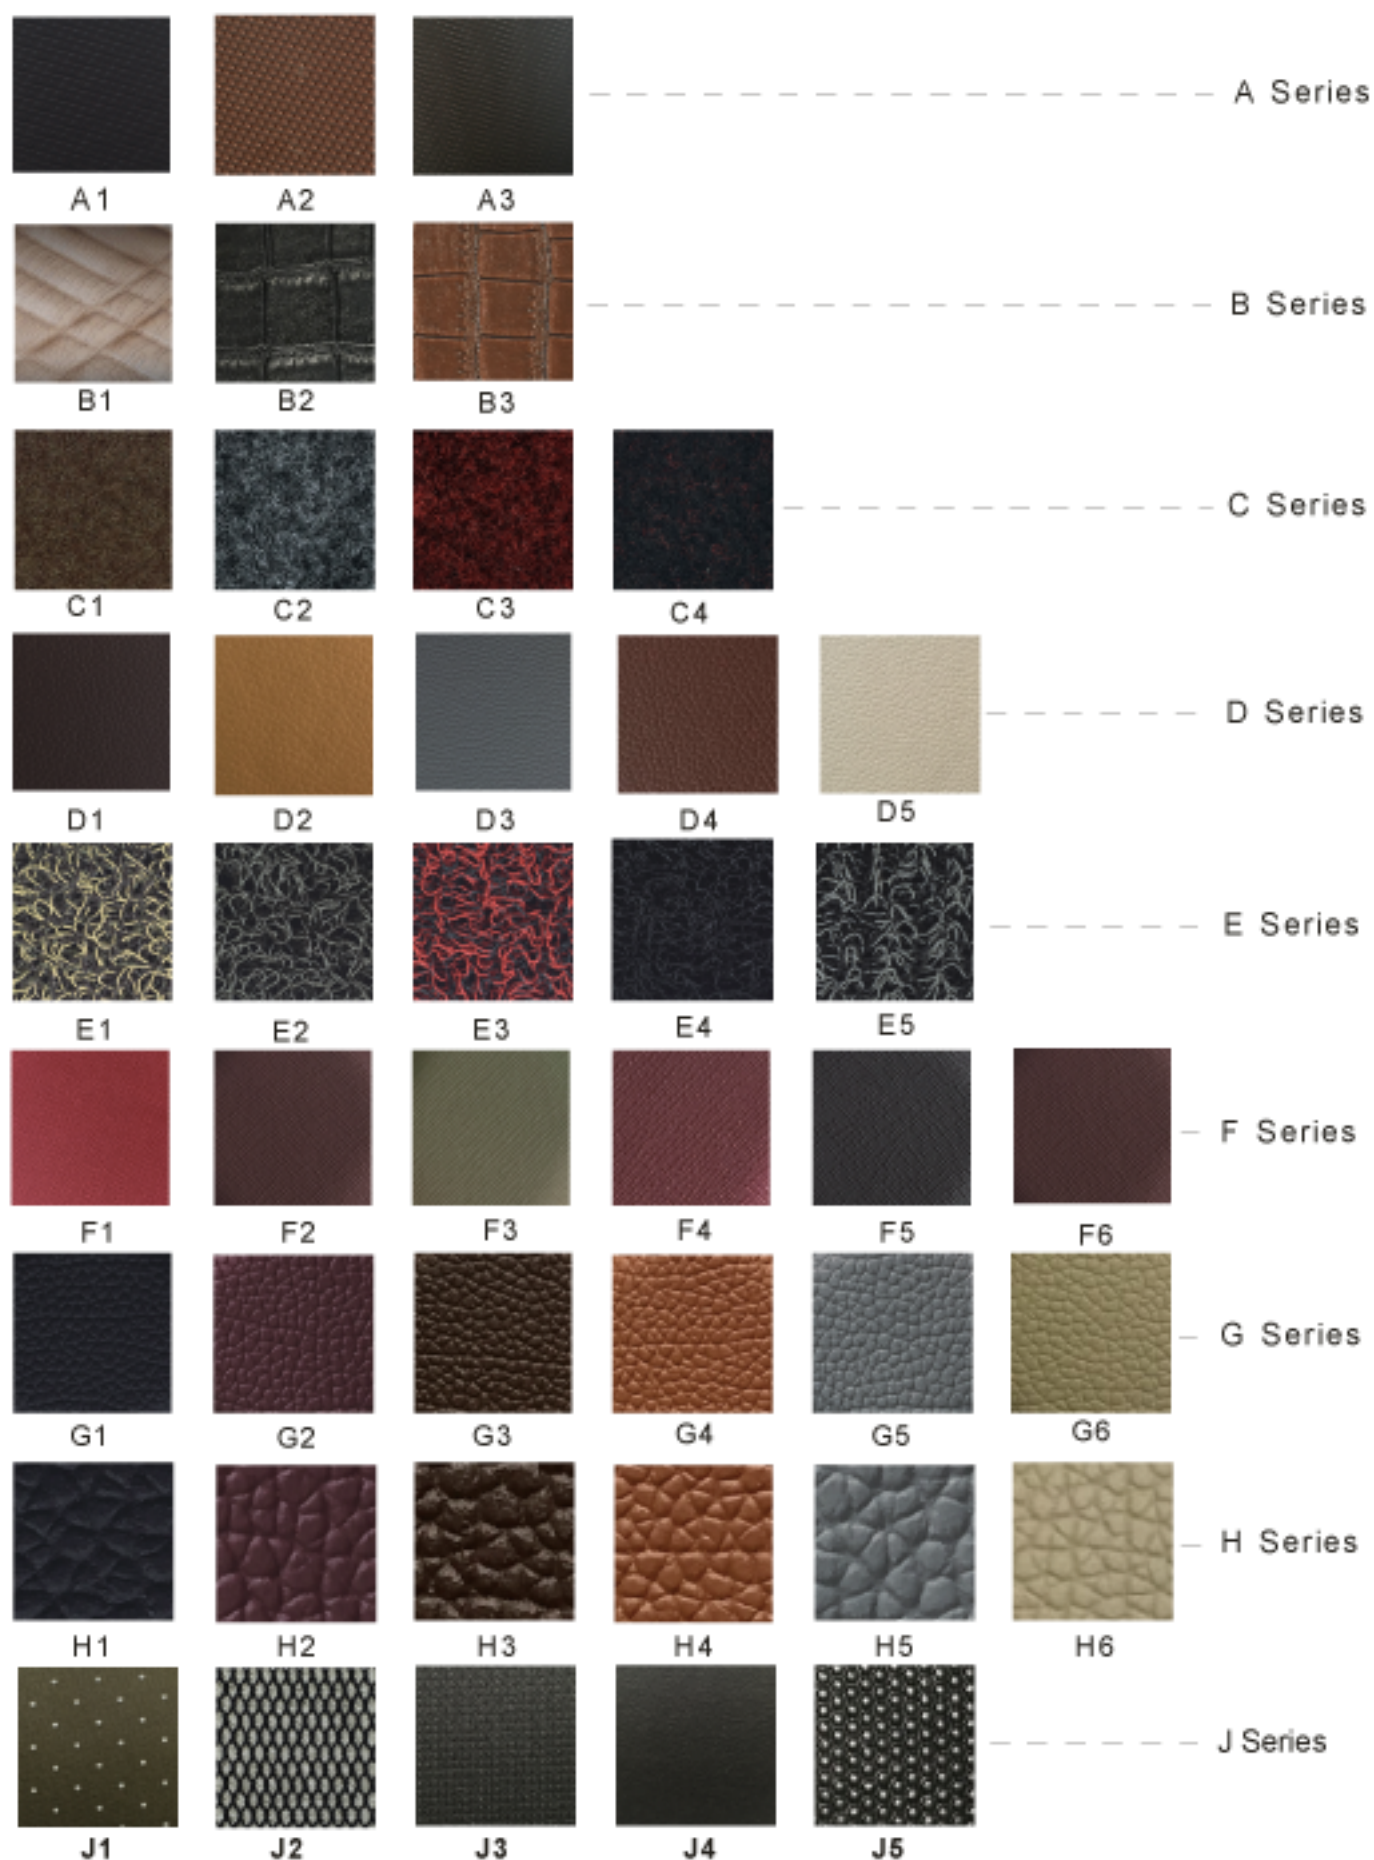

★ **Doulbe layer style**
3 way use

Display in car

5D-2C

Anti-Sediment

Material: Environmental Carpet Silk

Size: 5D design Full cover the car floor

Color: Marron, Black, Beige, Grey, Brown

5D

Material: PVC , can choose from A, B, C,D, F, G, H series

Size: 5D degin full cover the car floor

Color: Black, Marron, Coffe, Brown, Beige, Grey, Red, Cayenne yellow

Display in car

Never effect brake and pedal

Color: Black, Marron, Coffe, Brown, Beige, Grey, Red, Cayenne yellow

Display in car

Never effect brake and pedal

Durable

High edge cover

5D

5D-1+

5D-4+

Color: Black, Marron, Coffe, Brown, Beige, Grey, Red Cayenne yellow

3D-2C

3D-2D

PD 01

PD 02

PD 03

PD 04

PD 05