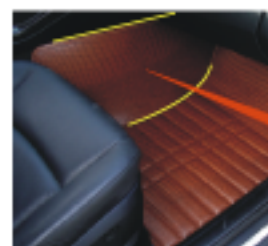

Size: 5D design full cover the car floor

Color: Beige, Black, Brown

Display in car

Never effect brake and pedal

Durable

High edge cover

Protect the
bridg position

5D-2

Material: PVC , can choose from A, B, C,D, F, G, H series

Size: 5D degin full cover the car floor

Color: Black, Marron, Coffe, Brown, Beige, Grey, Red, Cayenne yellow

Display in car

Never effect brake and pedal

Durable

Never effect moving front seat

Protect the bridge position

5D

5D-4

Material: PVC , can choose from A, B, D, F, G series

Size: 5D design full cover the car floor

Color: Black, Marron, Coffe, Brown, Beige, Grey, Red Cayenne yellow