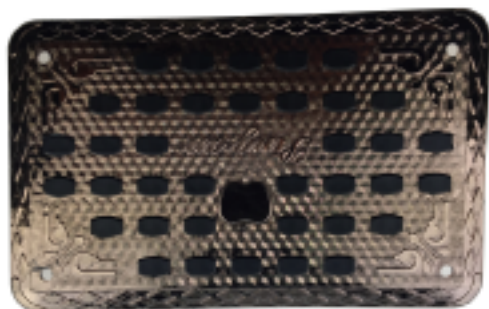

Color: Black, Marron, Coffe, Brown, Beige, Grey, Red, Cayenne yellow

Display in car

Never effect brake and pedal

Durable

High edge cover

5D

5D-1+

5D-4+

Color: Black, Marron, Coffe, Brown, Beige, Grey, Red Cayenne yellow

3D-2C

3D-2D

PD 01

PD 02

PD 03

PD 04

PD 05