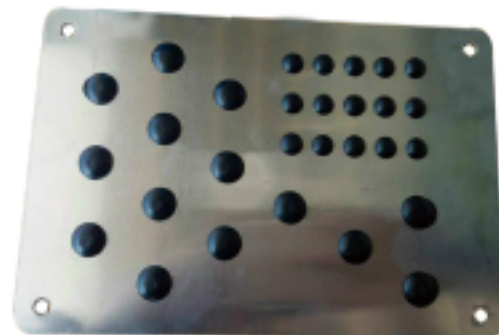

★ **Double layer style**
Anti-Sediment
3 way use

Display in car

Material: Down layer can choose CM-1, CM-2 or CM-3
 Upper layer can choose from E series

Upper layer removable

3D-2A

3D-2B

Material: PVC

Size: 3D universal.

Color: Black, Marron, Coffe, Brown, Beige, Grey, Red Cayenne yellow

3D-2C

3D-2D

PD 01

PD 02

PD 03

PD 04

PD 05