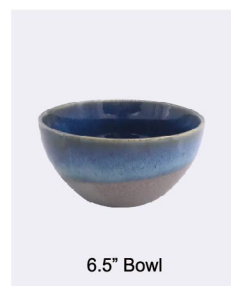

5.5" Bowl

12OZ Mug

Pattern: Stoeware

10.5" Dinner Plate

10.5" Dinner Plate

8" Dessert Plate

8" Dessert Plate

6.5" Bowl

12OZ Mug

Pattern: Stoeware

10.5" Dinner Plate

9" Soup Plate

8" Dessert Plate

220CC Cup & Saucer

6.5" Bowl

12OZ Mug