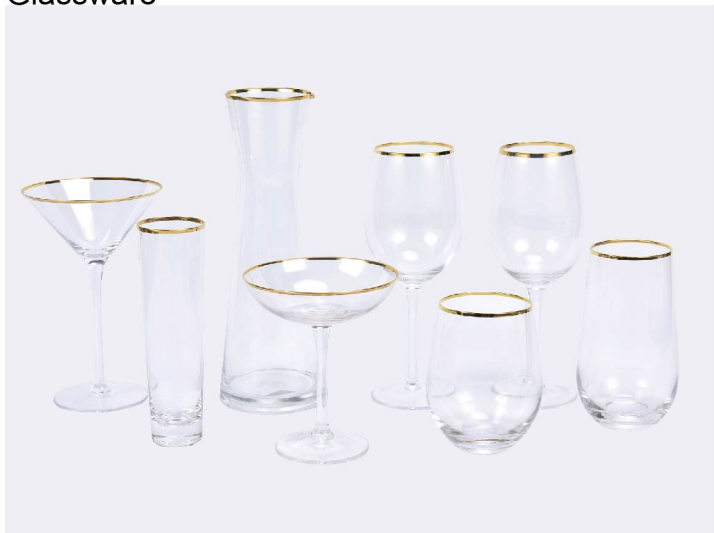

200CC Cup & Saucer

12OZ Mug

Pattern: ZHR18-075

Pattern: ZT18-068

FOSUNY

CONTACT US

ADD : No.9 The Second Road of XinLi Bai Ni Keng Pinghu Long Gang district ShenZhen China.

Tel : +86 755 82336488