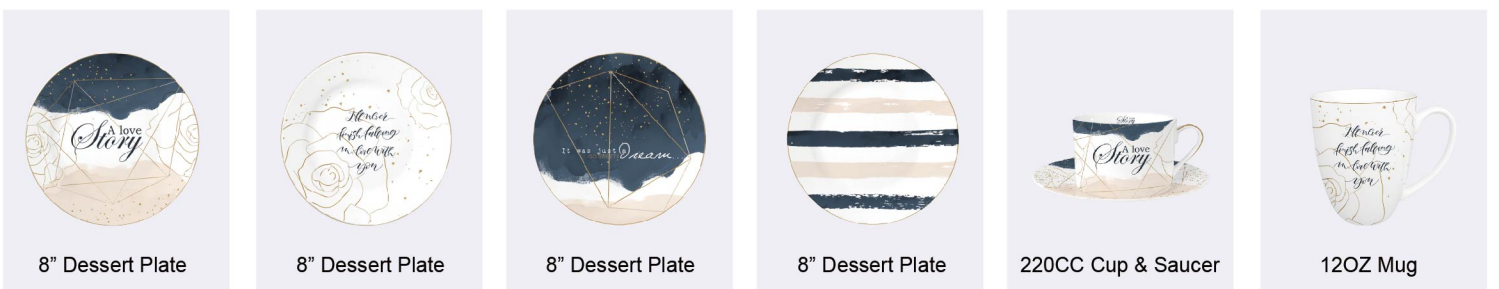

9" Soup Plate

8" Dessert Plate

220CC Cup & Saucer

5.5" Bowl

12OZ Mug

Pattern: ZHR18-170

8" Dessert Plate

8" Dessert Plate