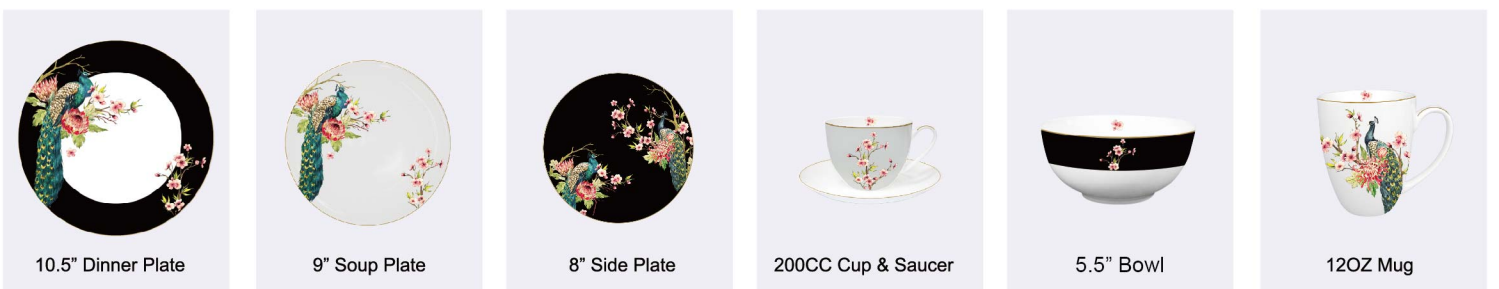

9" Soup Plate

8" Side Plate

200CC Cup & Saucer

12OZ Mug

Pattern: ZT18-188

10.5" Dinner Plate

9" Soup Plate

8" Side Plate