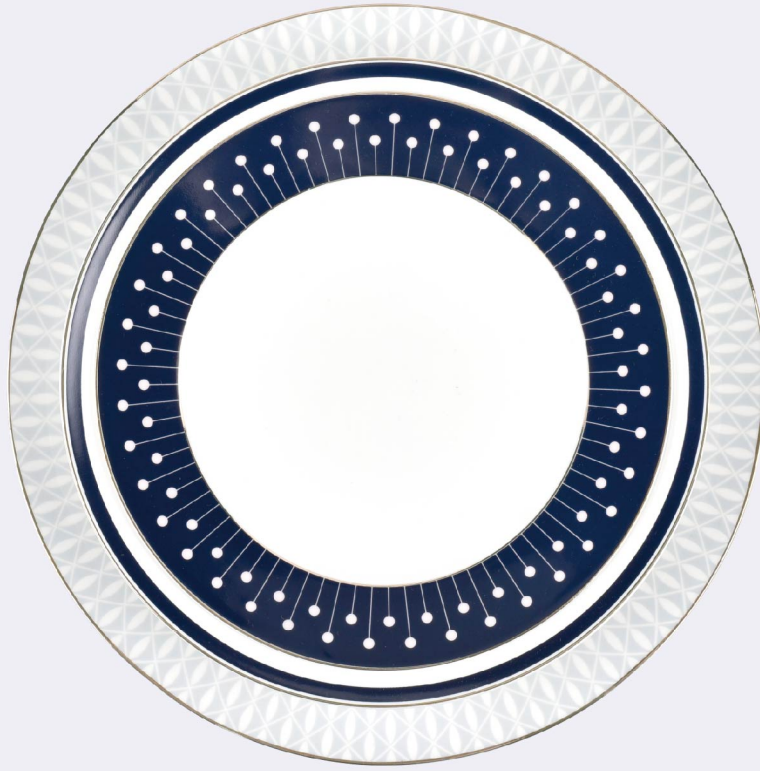

8" Dessert Plate

220CC Cup & Saucer

5.5" Bowl

12OZ Mug

Pattern: ZT18-110

10.5" Dinner Plate

9" Soup Plate

8" Dessert Plate