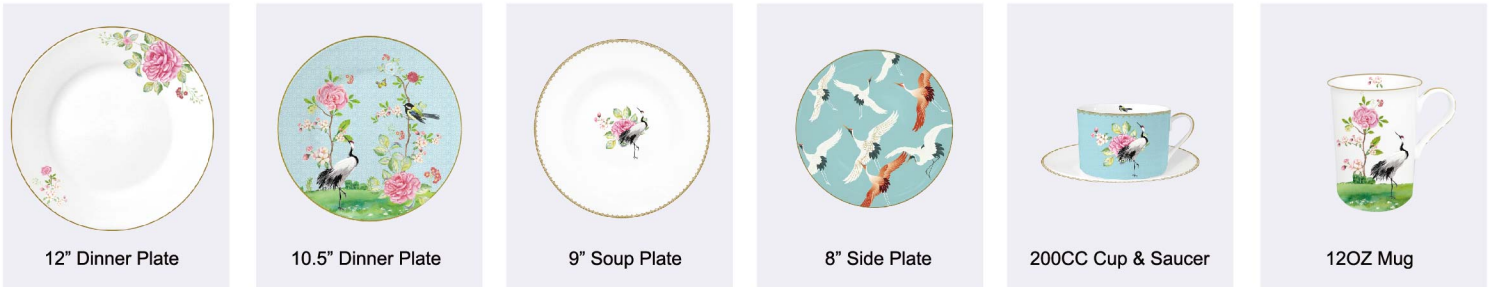

9" Soup Plate

8" Side Plate

200CC Cup & Saucer

5.5" Bowl

12OZ Mug

Pattern: ZT18-185

12" Dinner Plate

10.5" Dinner Plate