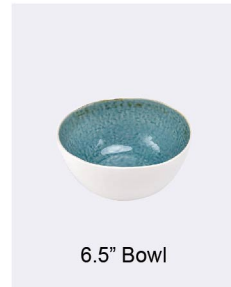

5.5" Bowl

12OZ Mug

Pattern: Stoeware

10.5" Dinner Plate

10.5" Dinner Plate

8" Dessert Plate

8" Dessert Plate

6.5" Bowl